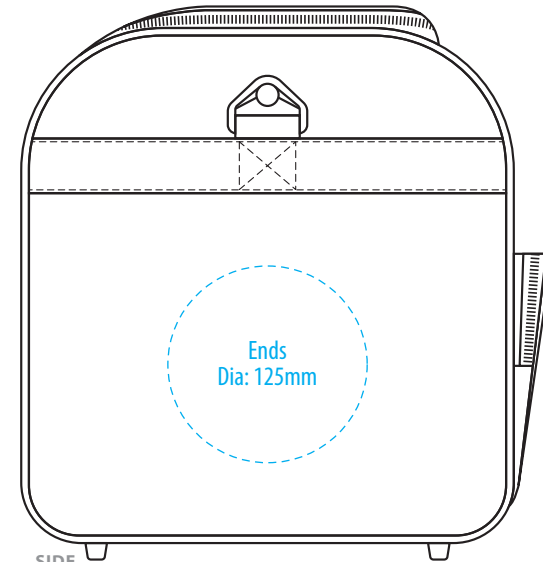

1212

TOP

SIDE

FRONT

BACK

COLOUR

1212

TOP

SIDE

NOTE:

The maximum decoration area is a guide only and is greatly dependant on the logo shape.

FRONT

BACK

EMBROIDERY / SUPASUB / SUPAETCH / SUPAFLEX

1212

TOP

SIDE

NOTE:

The maximum decoration area is a guide only and is greatly dependant on the logo shape.

FRONT

BACK

SUPACOLOUR / SCREENPRINT