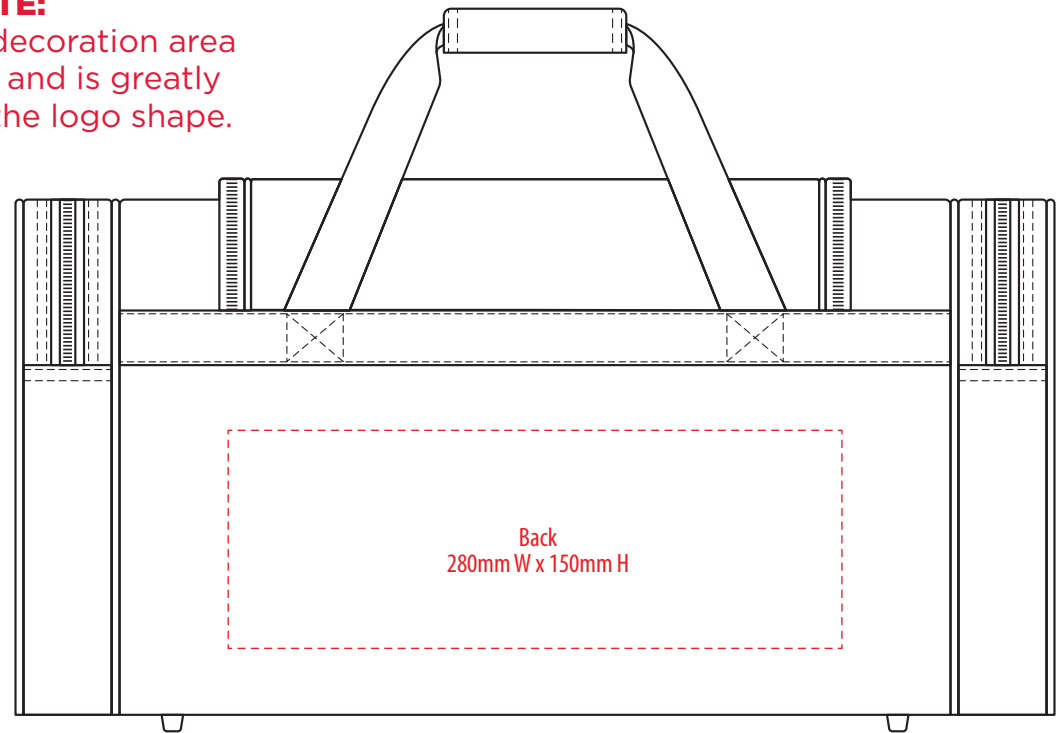

SIDE

NOTE:

The maximum decoration area is a guide only and is greatly dependant on the logo shape.

FRONT

BACK

EMBROIDERY / SUPASUB / SUPAETCH / SUPAFLEX

1212

TOP

SIDE

NOTE:

The maximum decoration area is a guide only and is greatly dependant on the logo shape.

FRONT

BACK

SUPACOLOUR / SCREENPRINT