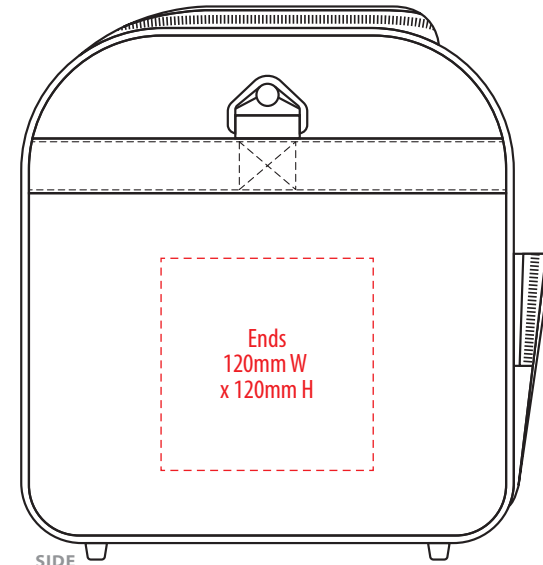

SIDE

NOTE:

The maximum decoration area is a guide only and is greatly dependant on the logo shape.

FRONT

BACK

EMBROIDERY / SUPASUB / SUPAETCH / SUPAFLEX

1212

TOP

SIDE

NOTE:

The maximum decoration area is a guide only and is greatly dependant on the logo shape.

FRONT

BACK

SUPACOLOUR / SCREENPRINT