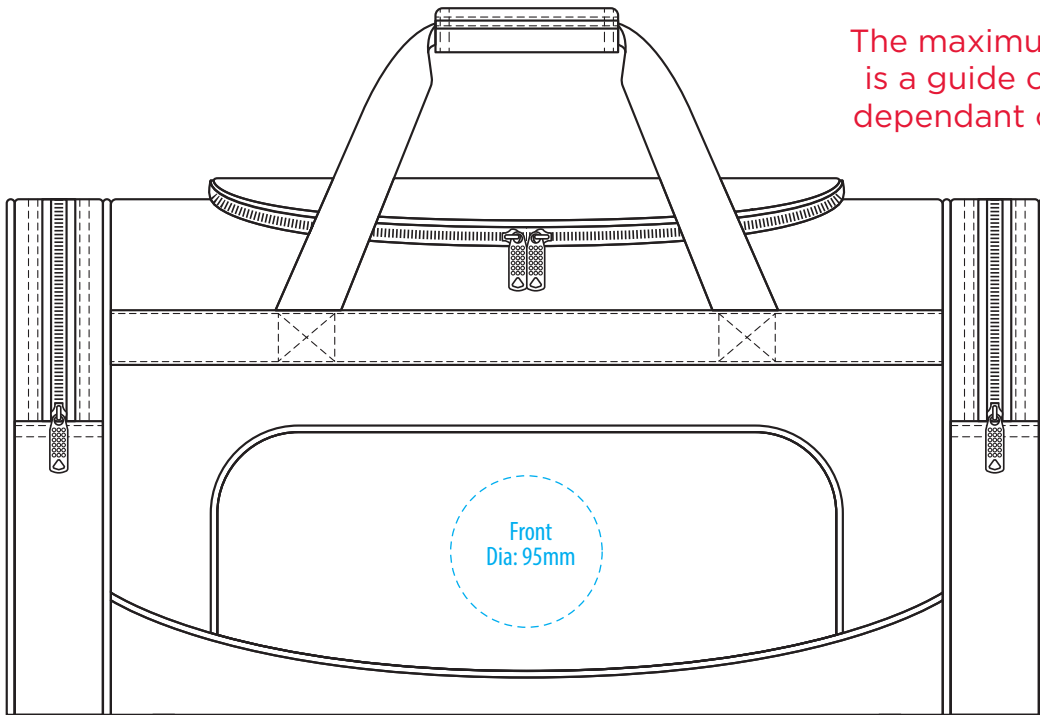

1212

TOP

SIDE

FRONT

BACK

COLOUR

1212

TOP

SIDE

NOTE:

The maximum decoration area is a guide only and is greatly dependant on the logo shape.

FRONT

BACK

EMBROIDERY / SUPASUB / SUPAETCH / SUPAFLEX

1212

TOP

SIDE

NOTE:

The maximum decoration area is a guide only and is greatly dependant on the logo shape.

FRONT

BACK

SUPACOLOUR / SCREENPRINT