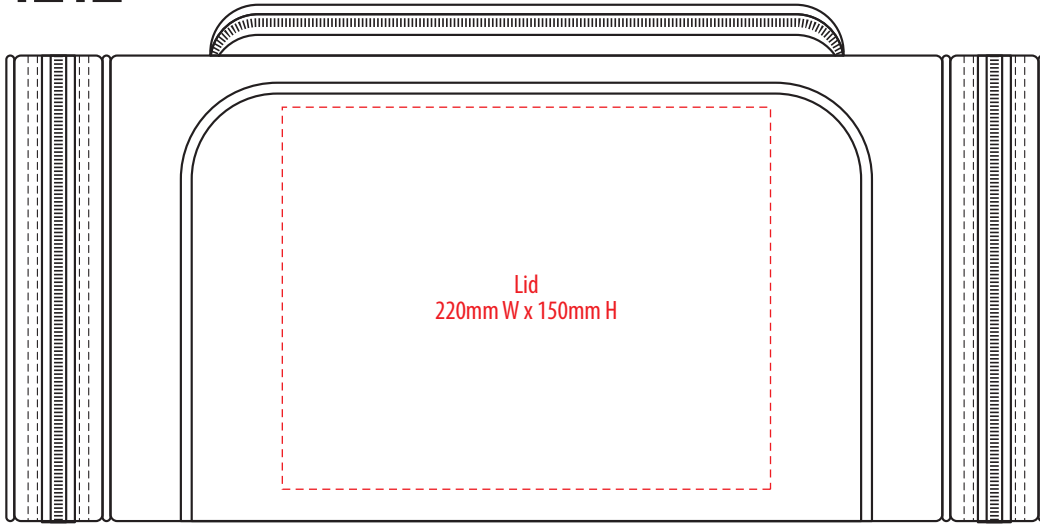

SIDE

NOTE:

The maximum decoration area is a guide only and is greatly dependant on the logo shape.

FRONT

BACK

EMBROIDERY / SUPASUB / SUPAETCH / SUPAFLEX

1212

TOP

SIDE

NOTE:

The maximum decoration area is a guide only and is greatly dependant on the logo shape.

FRONT

BACK

SUPACOLOUR / SCREENPRINT