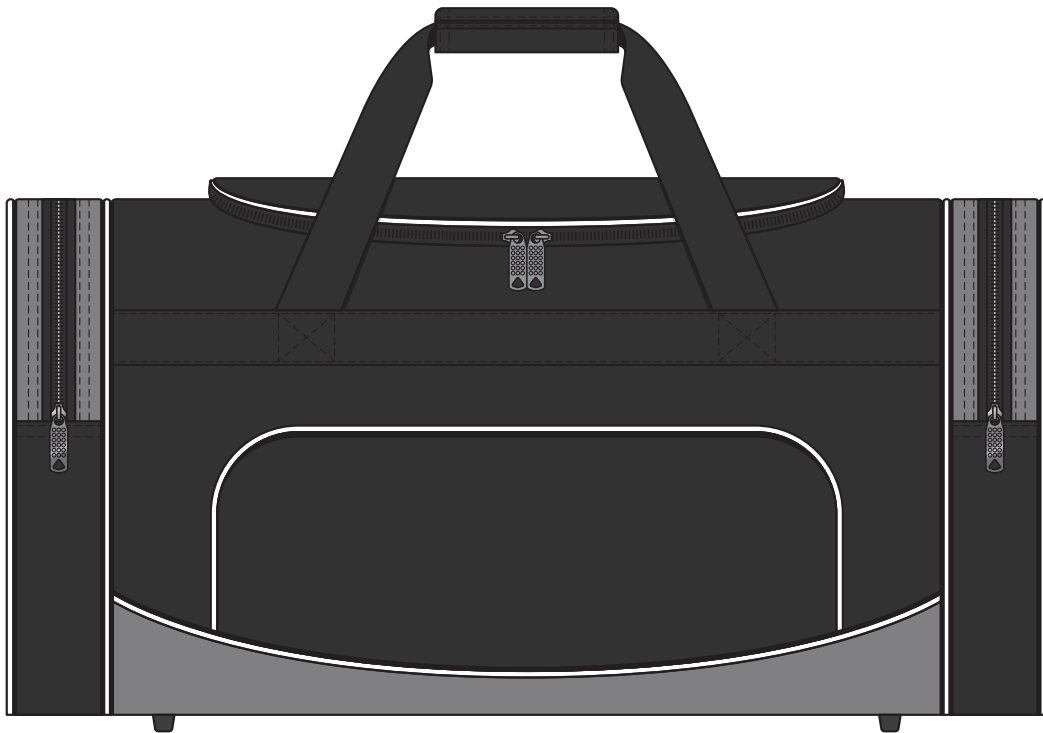

1212

TOP

SIDE

FRONT

BACK

COLOUR

1212

TOP

SIDE

NOTE:

The maximum decoration area is a guide only and is greatly dependant on the logo shape.

FRONT

BACK

EMBROIDERY / SUPASUB / SUPAETCH / SUPAFLEX

1212

TOP

SIDE

NOTE:

The maximum decoration area is a guide only and is greatly dependant on the logo shape.

FRONT

BACK

SUPACOLOUR / SCREENPRINT