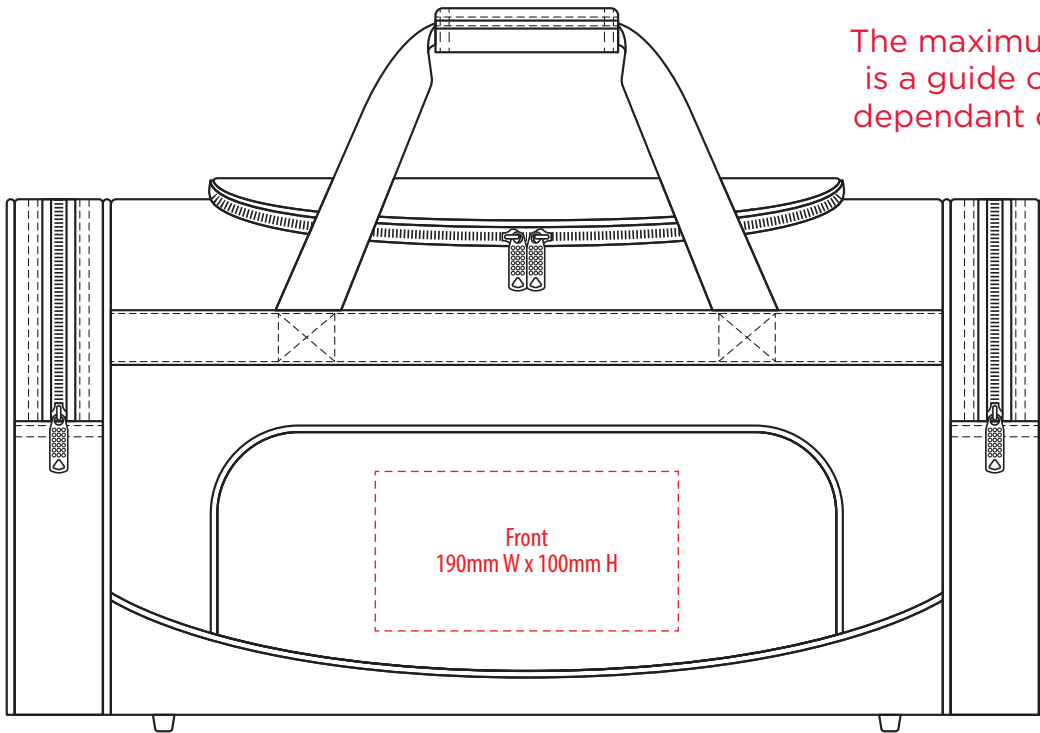

SIDE

NOTE:

The maximum decoration area is a guide only and is greatly dependant on the logo shape.

FRONT

BACK

EMBROIDERY / SUPASUB / SUPAETCH / SUPAFLEX

1212

TOP

SIDE

NOTE:

The maximum decoration area is a guide only and is greatly dependant on the logo shape.

FRONT

BACK

SUPACOLOUR / SCREENPRINT