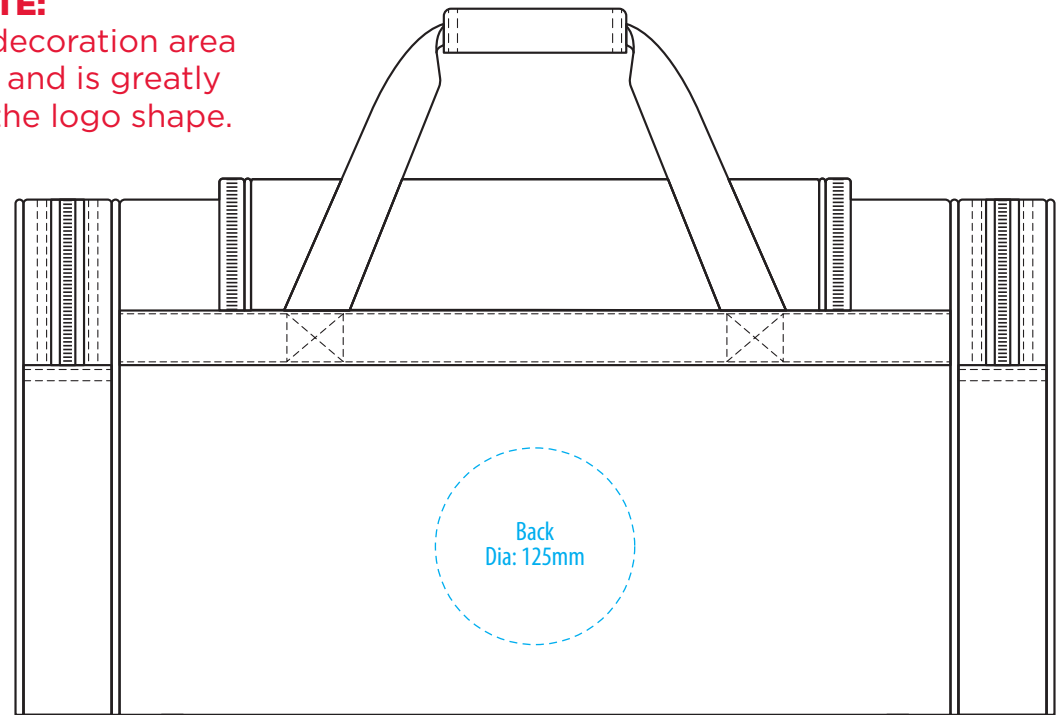

1212

TOP

SIDE

FRONT

BACK

COLOUR

1212

TOP

SIDE

NOTE:

The maximum decoration area is a guide only and is greatly dependant on the logo shape.

FRONT

BACK

EMBROIDERY / SUPASUB / SUPAETCH / SUPAFLEX

1212

TOP

SIDE

NOTE:

The maximum decoration area is a guide only and is greatly dependant on the logo shape.

FRONT

BACK

SUPACOLOUR / SCREENPRINT