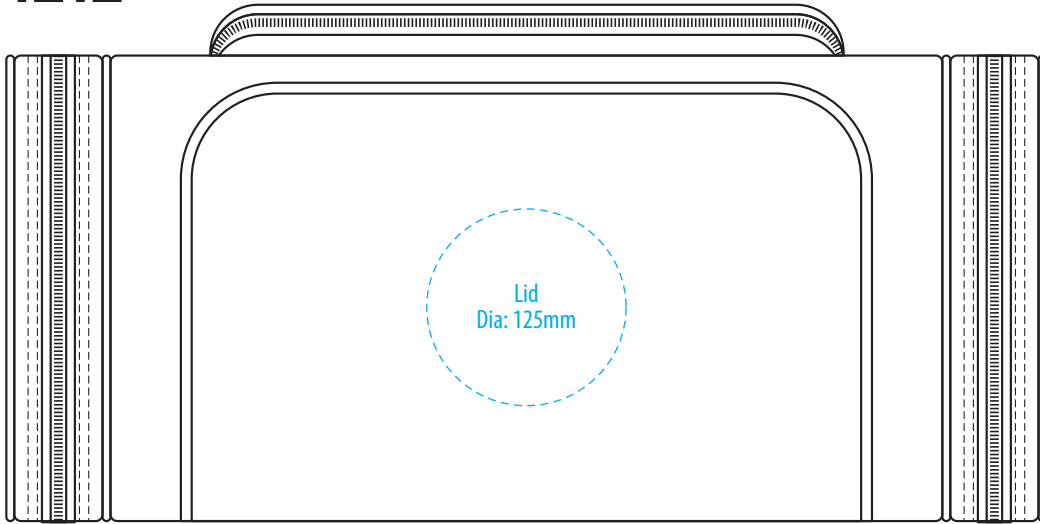

1212

TOP

SIDE

FRONT

BACK

COLOUR

1212

TOP

SIDE

NOTE:

The maximum decoration area is a guide only and is greatly dependant on the logo shape.

FRONT

BACK

EMBROIDERY / SUPASUB / SUPAETCH / SUPAFLEX

1212

TOP

SIDE

NOTE:

The maximum decoration area is a guide only and is greatly dependant on the logo shape.

FRONT

BACK

SUPACOLOUR / SCREENPRINT