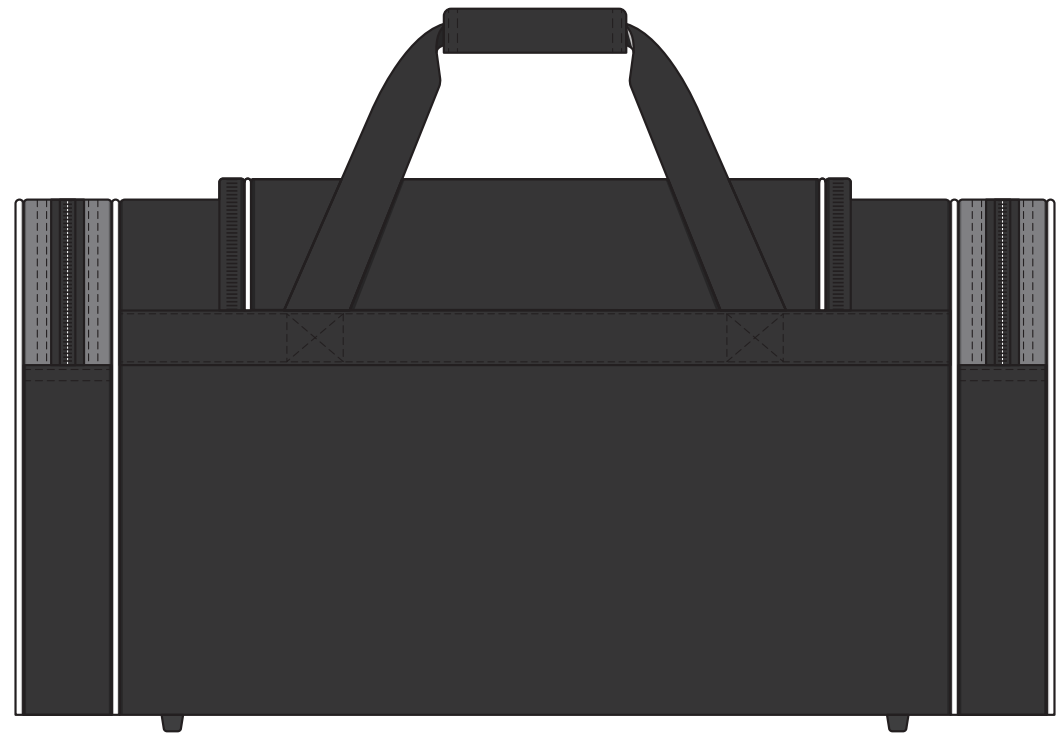

1212

TOP

SIDE

FRONT

BACK

COLOUR

1212

TOP

SIDE

NOTE:

The maximum decoration area is a guide only and is greatly dependant on the logo shape.

FRONT

BACK

EMBROIDERY / SUPASUB / SUPAETCH / SUPAFLEX

1212

TOP

SIDE

NOTE:

The maximum decoration area is a guide only and is greatly dependant on the logo shape.

FRONT

BACK

SUPACOLOUR / SCREENPRINT