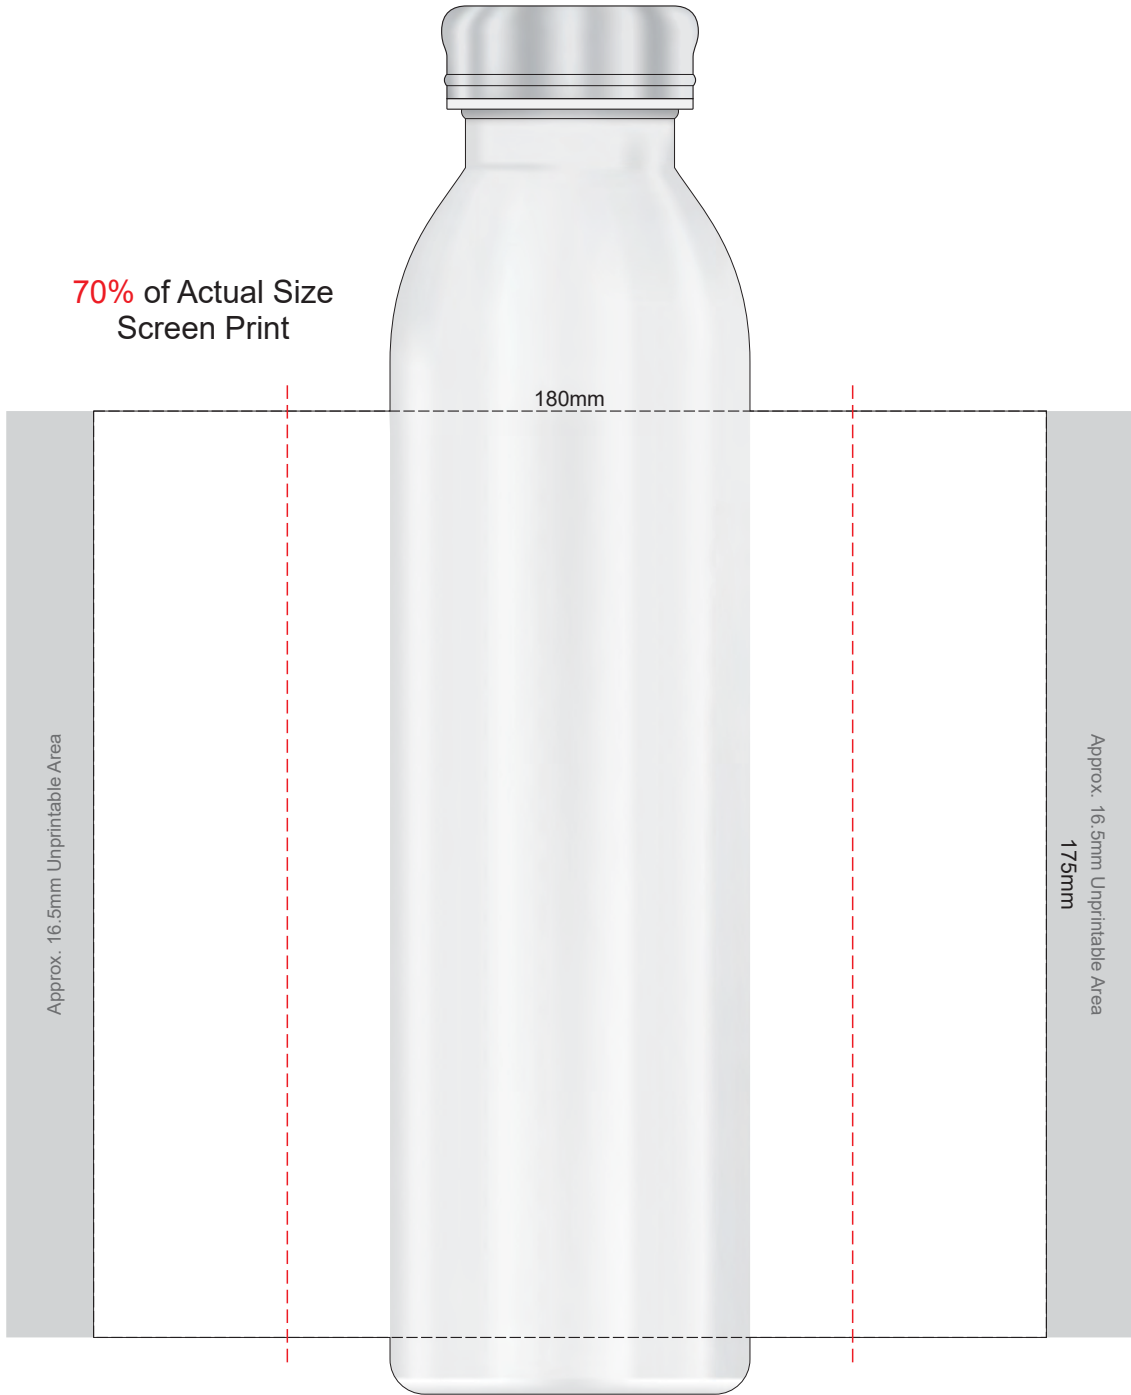

100% of Actual Size
Pad Print

70% of Actual Size
Screen Print

180mm

Approx. 16.5mm Unprintable Area

Approx. 16.5mm Unprintable Area
175mm

Red Line = Exact opposites of the product
(centre artwork to the red line)

100% of Actual Size
Laser Engraving

-  Silver Engraves to a Natural Etch
-  Colours Engraves to a Shiny Steel Finish

70% of Actual Size
Rotary Digital

Red Line = Exact opposites of the product
(centre artwork to the red line)