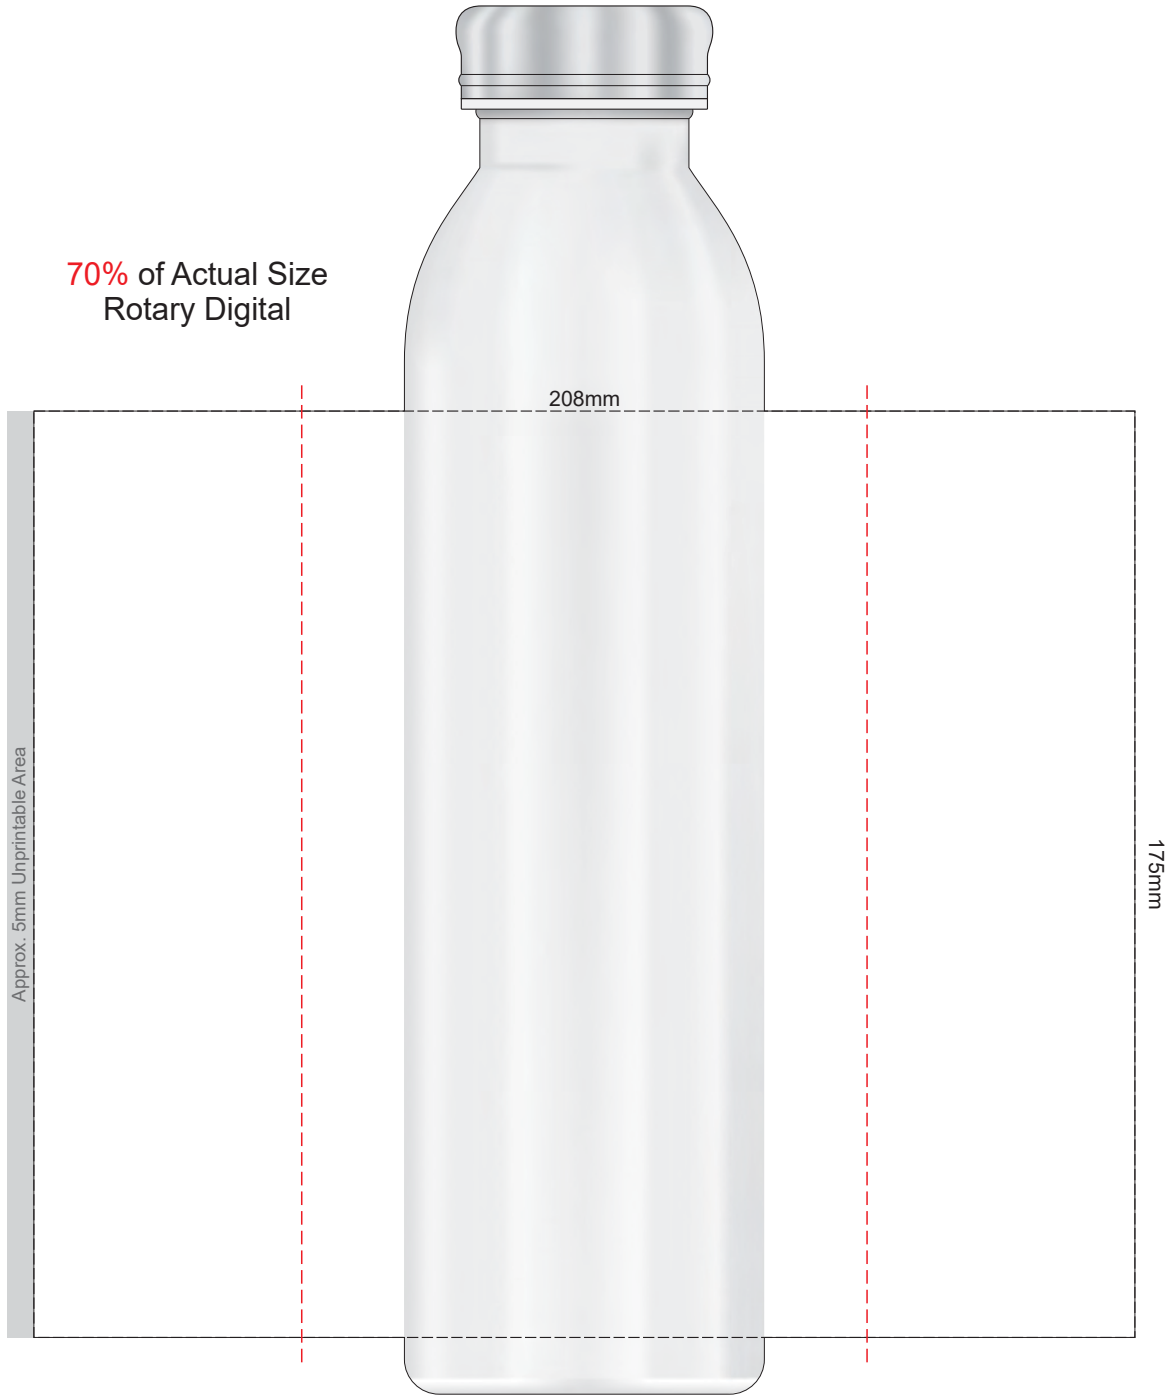

100% of Actual Size
Pad Print

70% of Actual Size
Screen Print

180mm

Approx. 16.5mm Unprintable Area

Approx. 16.5mm Unprintable Area
175mm

Red Line = Exact opposites of the product
(centre artwork to the red line)

100% of Actual Size
Laser Engraving

-  Silver Engraves to a Natural Etch
-  Colours Engraves to a Shiny Steel Finish

70% of Actual Size
Rotary Digital

Red Line = Exact opposites of the product
(centre artwork to the red line)