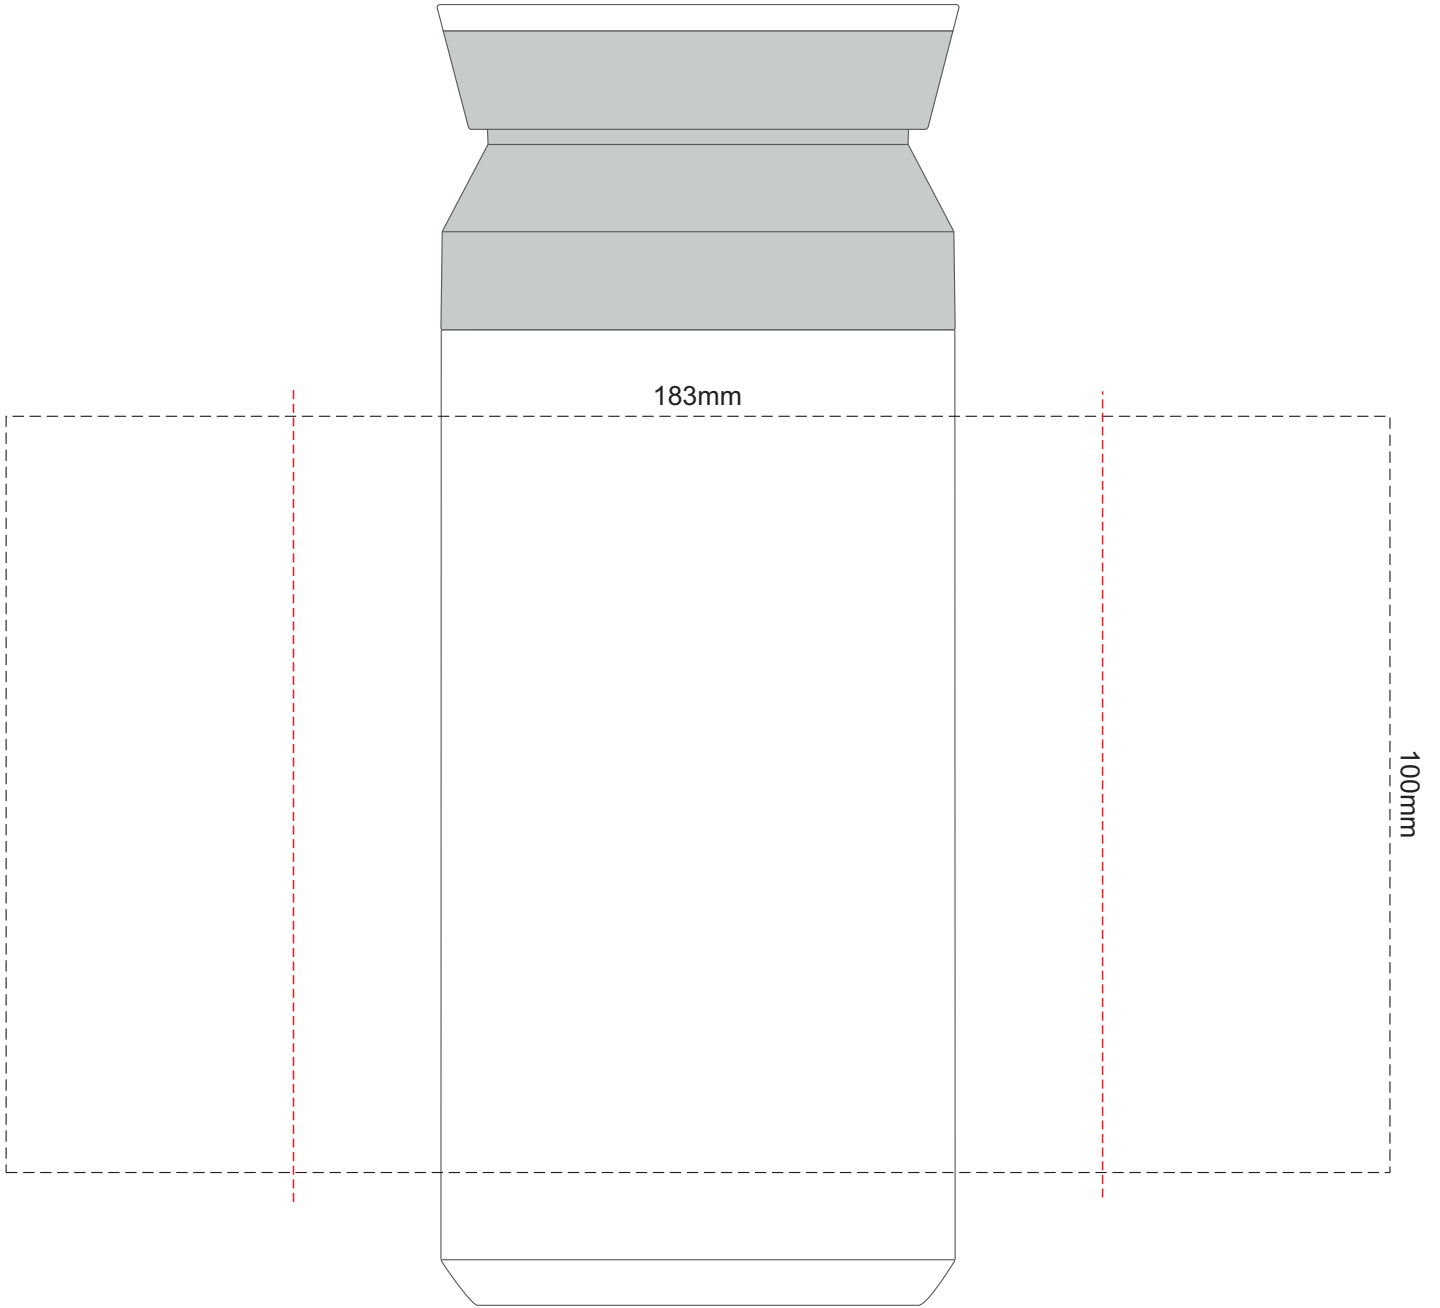

100% of Actual Size  
Pad Print

100% of Actual Size  
Pad Print

100% of Actual Size  
Pad Print

100% of Actual Size  
Screen Print (one colour)

183mm

100mm

Red Line = Exact opposites of the product  
(centre artwork to the red line)

100% of Actual Size  
Screen Print (one colour)

183mm

100mm

Red Line = Exact opposites of the product  
(centre artwork to the red line)

100% of Actual Size  
Screen Print (one colour)

Red Line = Exact opposites of the product  
(centre artwork to the red line)

100% of Actual Size  
Direct Digital - Top of Lid

100% of Actual Size  
Direct Digital - Top of Lid

100% of Actual Size  
Direct Digital - Top of Lid