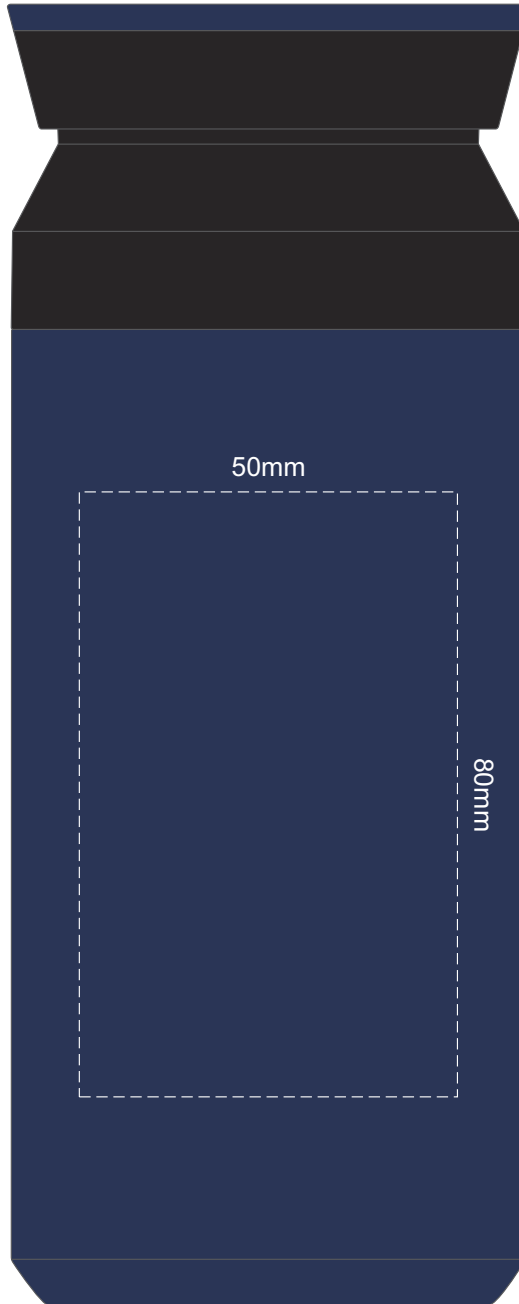

100% of Actual Size  
Pad Print

100% of Actual Size  
Pad Print

100% of Actual Size  
Pad Print

100% of Actual Size  
Screen Print (one colour)

183mm

100mm

Red Line = Exact opposites of the product  
(centre artwork to the red line)

100% of Actual Size  
Screen Print (one colour)

183mm

100mm

Red Line = Exact opposites of the product  
(centre artwork to the red line)

100% of Actual Size  
Screen Print (one colour)

Red Line = Exact opposites of the product  
(centre artwork to the red line)

100% of Actual Size  
Laser Engraving

100% of Actual Size  
Laser Engraving

100% of Actual Size  
Laser Engraving

Engraves to a Shiny Steel Finish

Engraves to a Shiny Steel Finish

Engraves to a Shiny Steel Finish

100% of Actual Size  
Direct Digital - Top of Lid

100% of Actual Size  
Direct Digital - Top of Lid

100% of Actual Size  
Direct Digital - Top of Lid