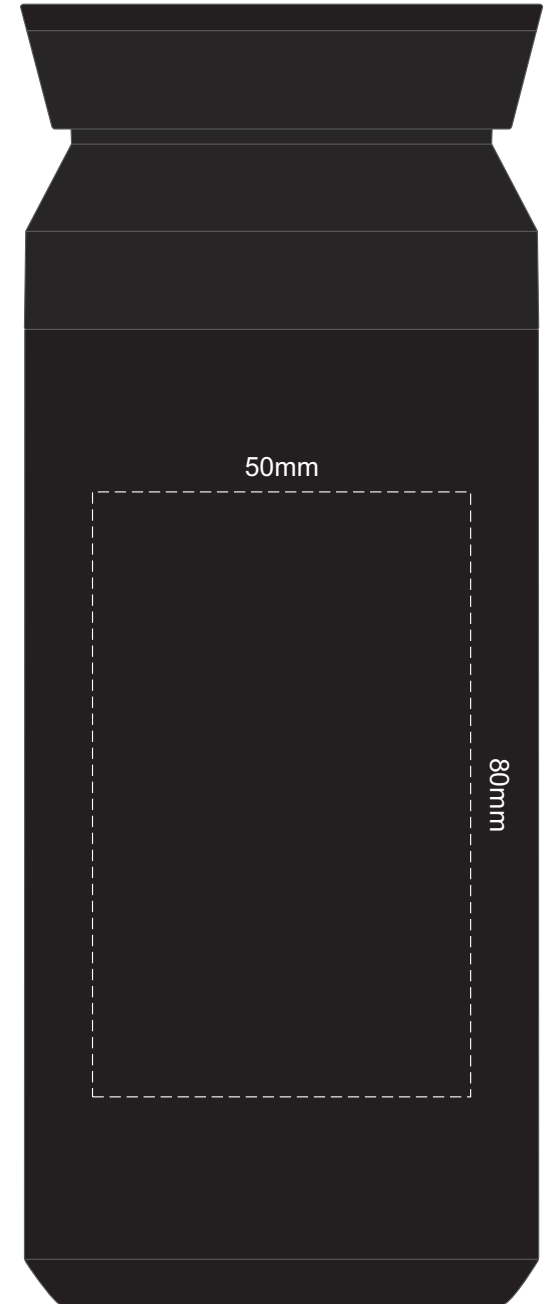

100% of Actual Size  
Pad Print

100% of Actual Size  
Pad Print

100% of Actual Size  
Pad Print

100% of Actual Size  
Screen Print (one colour)

183mm

100mm

Red Line = Exact opposites of the product  
(centre artwork to the red line)

100% of Actual Size  
Screen Print (one colour)

183mm

100mm

Red Line = Exact opposites of the product  
(centre artwork to the red line)

100% of Actual Size  
Screen Print (one colour)

Red Line = Exact opposites of the product  
(centre artwork to the red line)

100% of Actual Size  
Laser Engraving

100% of Actual Size  
Laser Engraving

100% of Actual Size  
Laser Engraving

Engraves to a Shiny Steel Finish

Engraves to a Shiny Steel Finish

Engraves to a Shiny Steel Finish

100% of Actual Size  
Direct Digital - Top of Lid

100% of Actual Size  
Direct Digital - Top of Lid

100% of Actual Size  
Direct Digital - Top of Lid