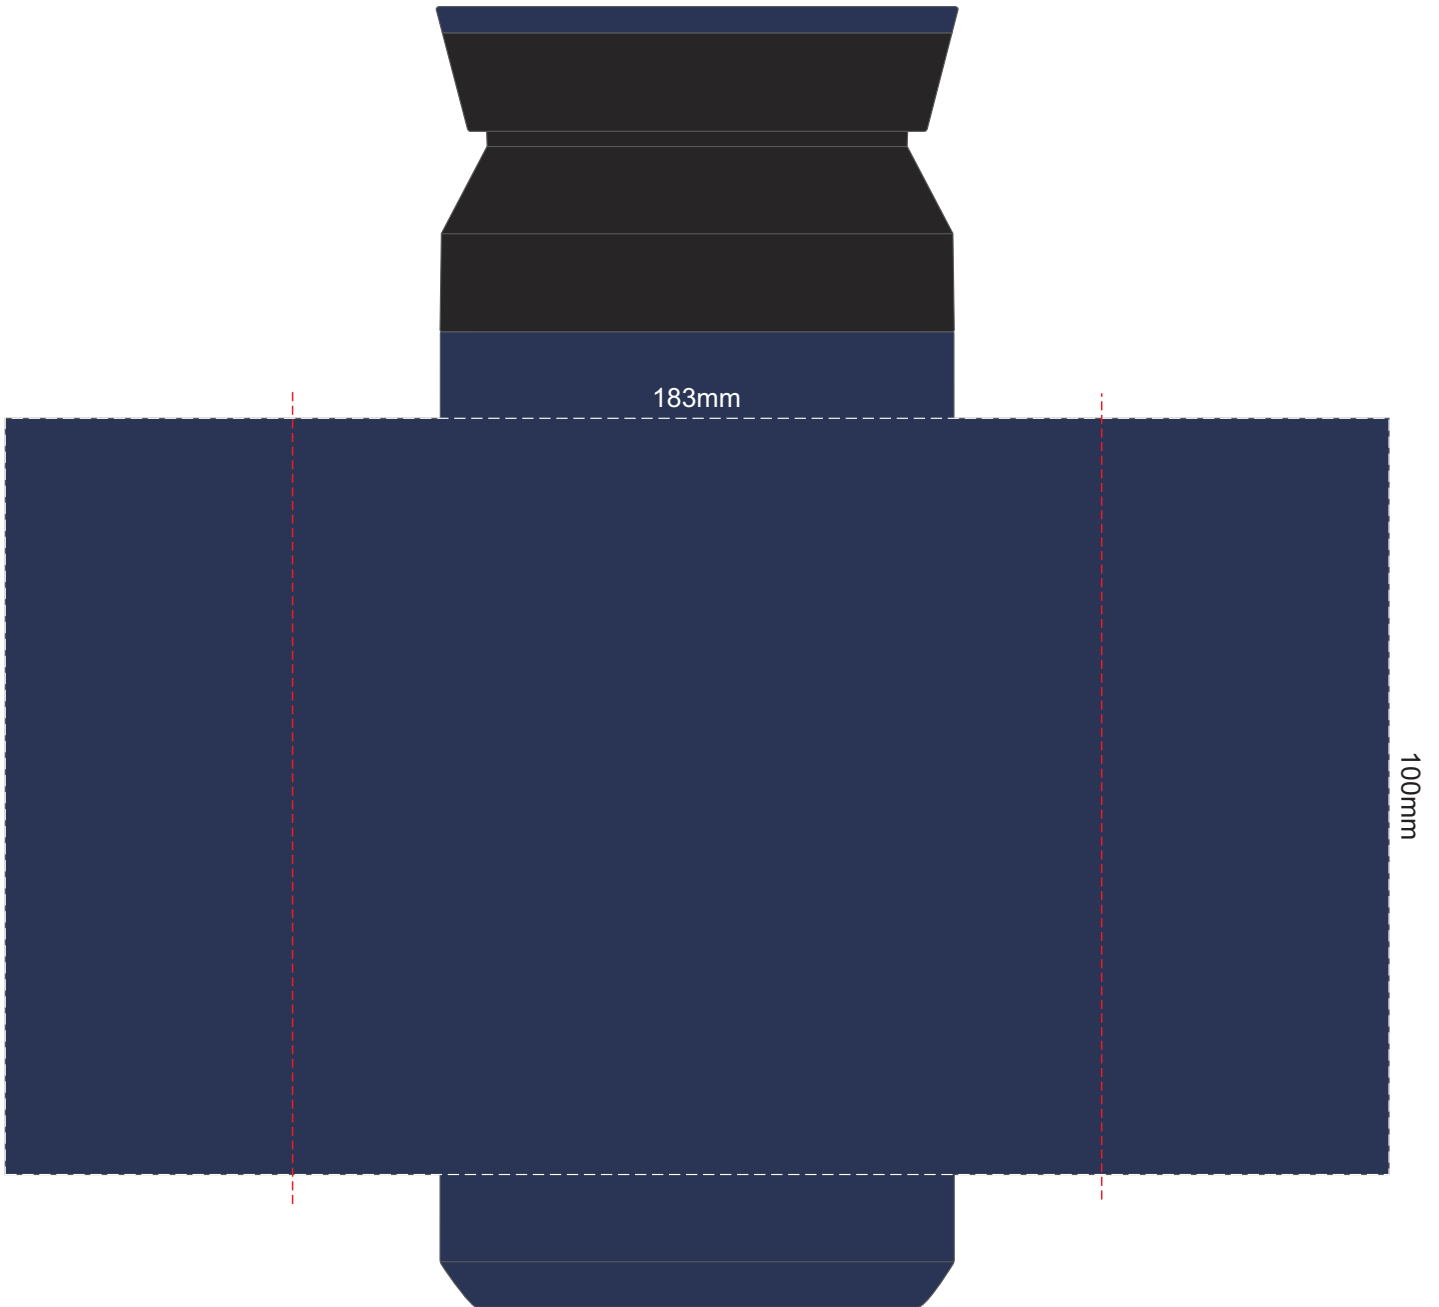

100% of Actual Size  
Pad Print

100% of Actual Size  
Pad Print

100% of Actual Size  
Pad Print

100% of Actual Size  
Screen Print (one colour)

183mm

100mm

Red Line = Exact opposites of the product  
(centre artwork to the red line)

100% of Actual Size  
Screen Print (one colour)

183mm

100mm

Red Line = Exact opposites of the product  
(centre artwork to the red line)

100% of Actual Size  
Screen Print (one colour)

Red Line = Exact opposites of the product  
(centre artwork to the red line)

100% of Actual Size  
Direct Digital - Top of Lid

100% of Actual Size  
Direct Digital - Top of Lid

100% of Actual Size  
Direct Digital - Top of Lid