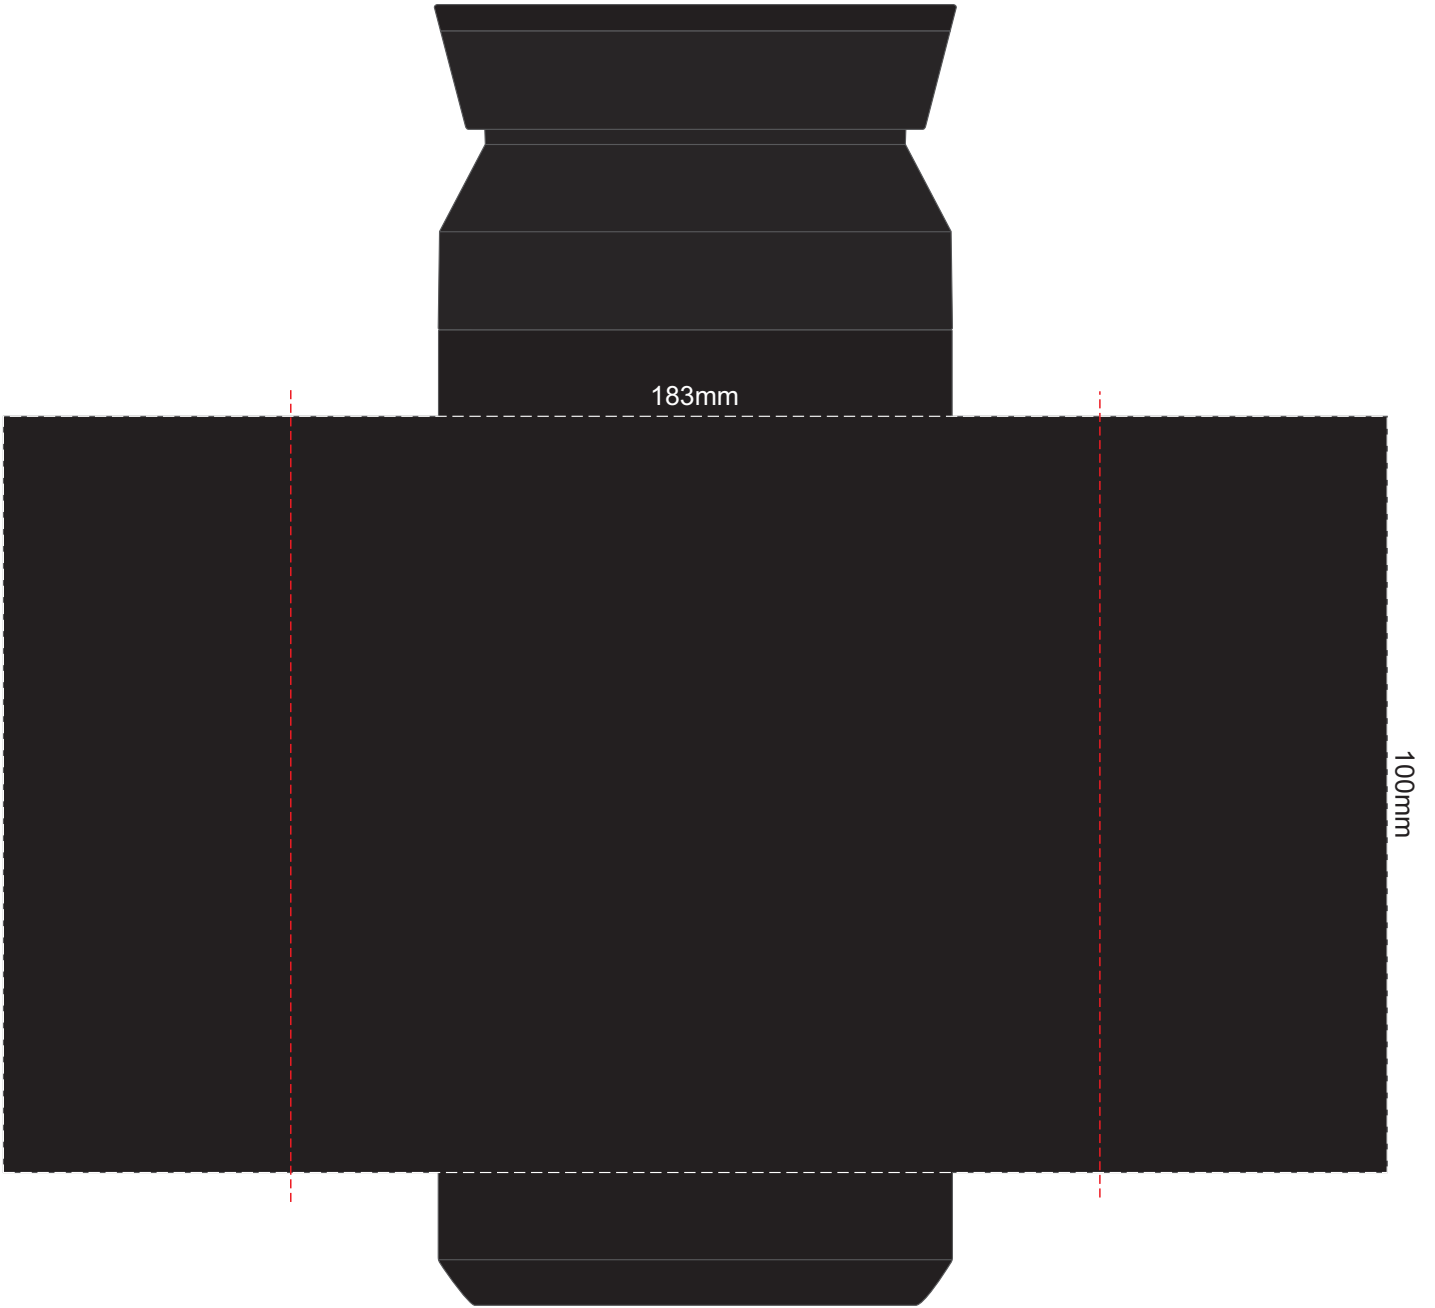

100% of Actual Size  
Pad Print

100% of Actual Size  
Pad Print

100% of Actual Size  
Pad Print

100% of Actual Size  
Screen Print (one colour)

183mm

100mm

Red Line = Exact opposites of the product  
(centre artwork to the red line)

100% of Actual Size  
Screen Print (one colour)

183mm

100mm

Red Line = Exact opposites of the product  
(centre artwork to the red line)

100% of Actual Size  
Screen Print (one colour)

Red Line = Exact opposites of the product  
(centre artwork to the red line)

100% of Actual Size  
Laser Engraving

100% of Actual Size  
Laser Engraving

100% of Actual Size  
Laser Engraving

Engraves to a Shiny Steel Finish

Engraves to a Shiny Steel Finish

Engraves to a Shiny Steel Finish

100% of Actual Size  
Direct Digital - Top of Lid

100% of Actual Size  
Direct Digital - Top of Lid

100% of Actual Size  
Direct Digital - Top of Lid