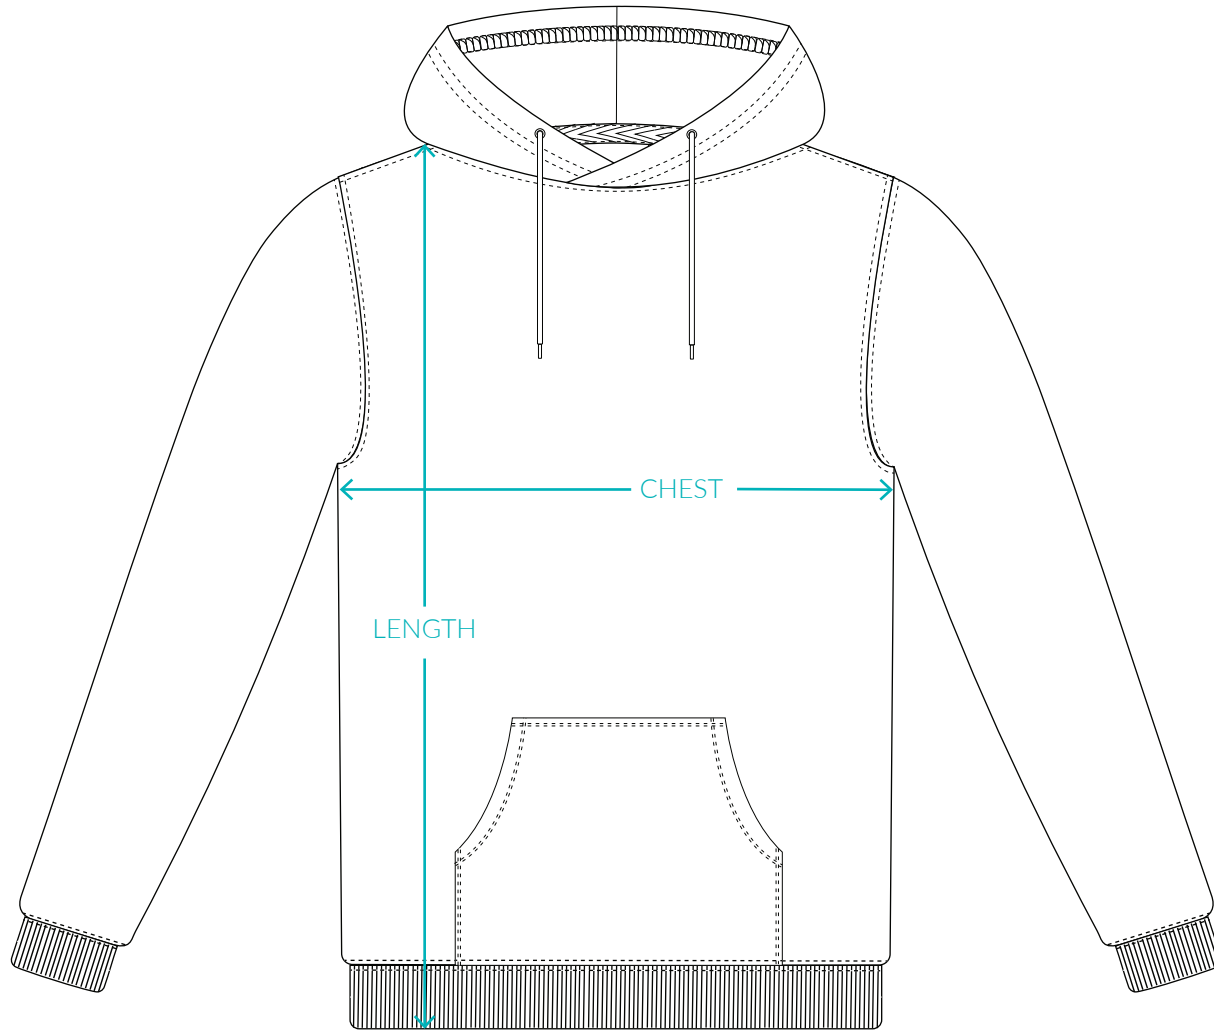

# Studio Unisex Hoodie

121133

Size Chart (Centimetres)

	XS	S	M	L	XL	2XL	3XL	4XL
Length	68	71	74	77	80	81	82	83
Chest	49	52	55	58	61	64	67	70

## Material Information

280 GSM Fleece  
80% Cotton, 20% Polyester