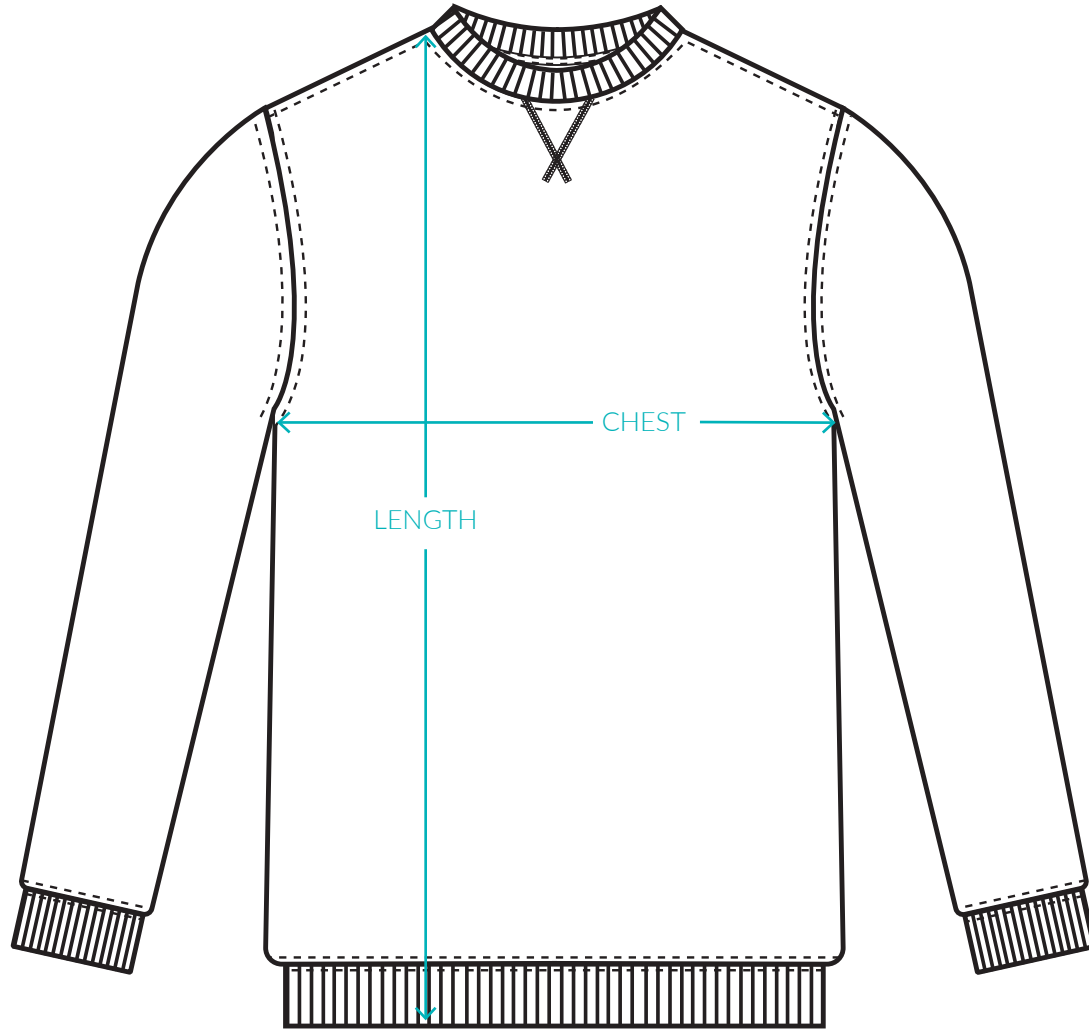

Classic Unisex Sweatshirt

121132

Size Chart (Centimetres)

	XS	S	M	L	XL	2XL	3XL	4XL
Length	68	71	74	77	80	81	82	83
Chest	49	52	55	58	61	64	67	70

Material Information

280 GSM Fleece
80% Cotton, 20% Polyester