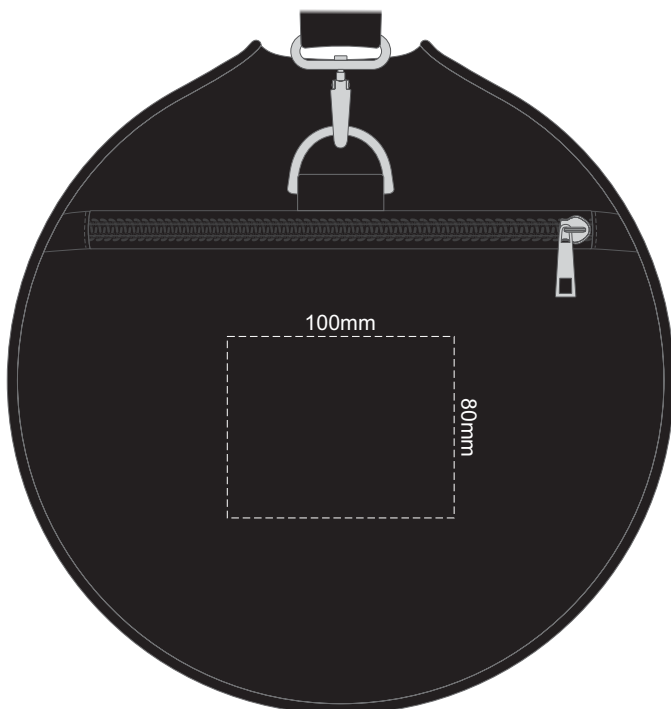

30% of Actual Size
Colourflex Transfer
LEFT POCKET

30% of Actual Size
Colourflex Transfer
RIGHT POCKET

30% of Actual Size
Embroidery
LEFT POCKET

30% of Actual Size
Embroidery
RIGHT POCKET