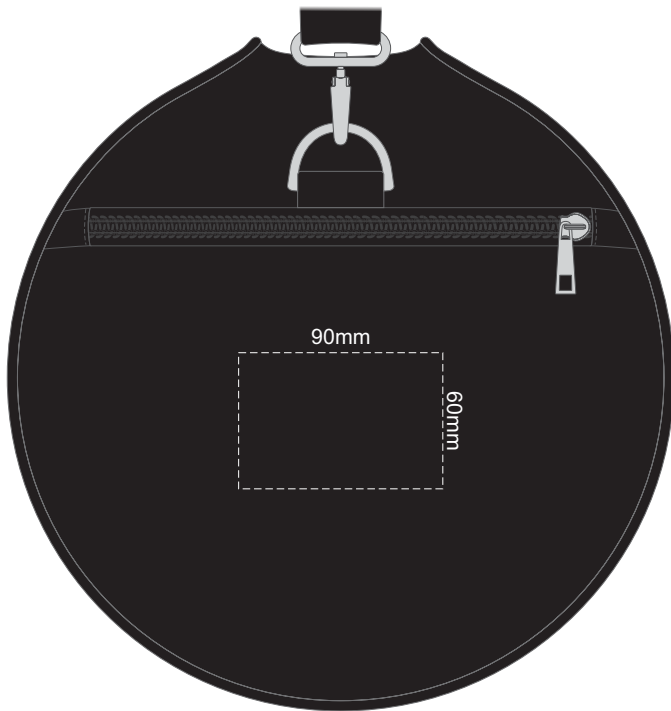

30% of Actual Size
Colourflex Transfer
LEFT POCKET

30% of Actual Size
Colourflex Transfer
RIGHT POCKET

30% of Actual Size
Embroidery
LEFT POCKET

30% of Actual Size
Embroidery
RIGHT POCKET