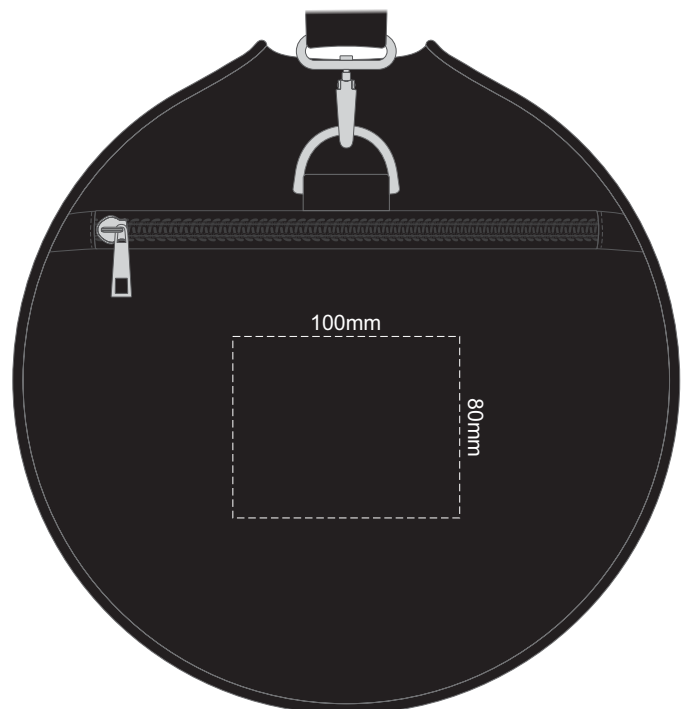

30% of Actual Size
Colourflex Transfer
LEFT POCKET

30% of Actual Size
Colourflex Transfer
RIGHT POCKET

30% of Actual Size
Embroidery
LEFT POCKET

30% of Actual Size
Embroidery
RIGHT POCKET