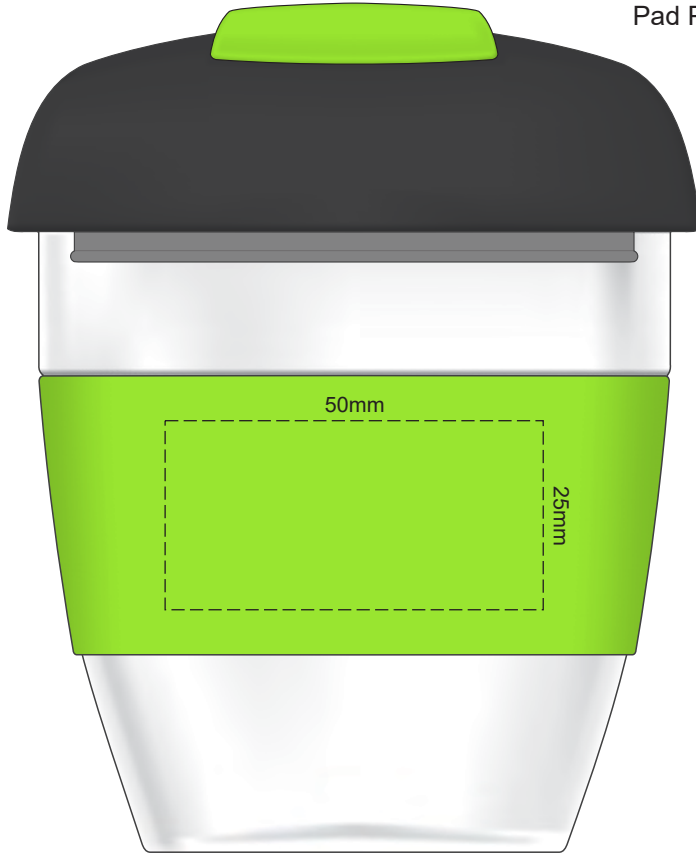

100% of Actual Size
Pad Print

SIDE 1

SIDE 2

100% of Actual Size
Screen Print (one colour)

210mm

15mm
Unprintable
Area

15mm
Unprintable
Area
25mm

Red Line = Exact opposites of the product
(centre artwork to the red line)

100% of Actual Size
Silicone Digital Print
Debossed

SIDE 1

SIDE 2

100% of Actual Size
Pad Print (one colour)

100% of Actual Size
Pad Print (one colour)

100% of Actual Size
Digital Print

FRONT

100% of Actual Size
Digital Print

TOP VIEW OF LID

Artwork will be printed directly onto the product via CMYK printing (no white),
colours will not be vibrant due to white ink not being available for this process.