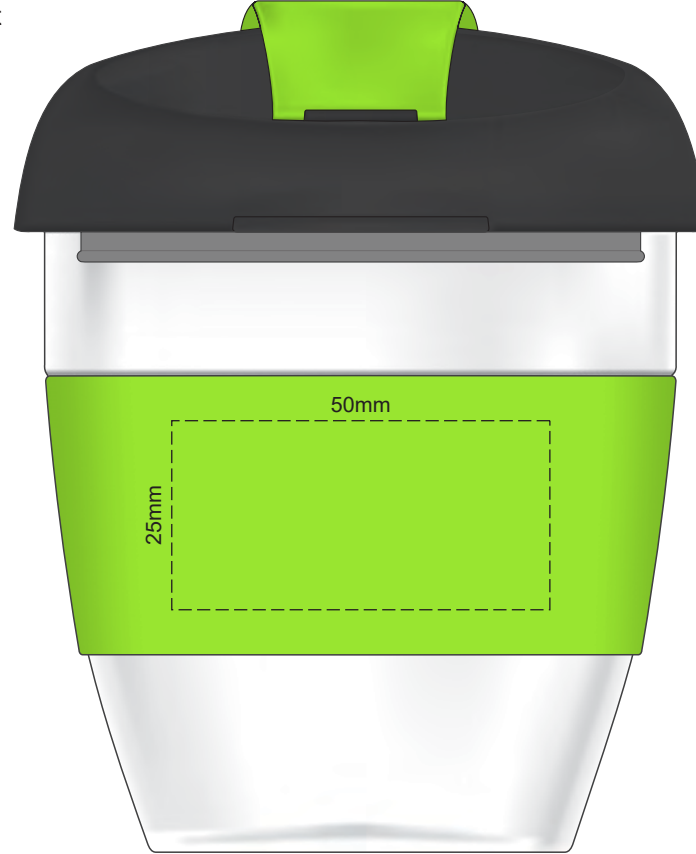

100% of Actual Size
Pad Print

SIDE 1

SIDE 2

100% of Actual Size
Screen Print (one colour)

210mm

15mm
Unprintable
Area

15mm
Unprintable
Area
25mm

Red Line = Exact opposites of the product
(centre artwork to the red line)

100% of Actual Size
Silicone Digital Print
Debossed

SIDE 1

SIDE 2

100% of Actual Size
Pad Print (one colour)

100% of Actual Size
Pad Print (one colour)

100% of Actual Size
Digital Print

FRONT

100% of Actual Size
Digital Print

TOP VIEW OF LID

Artwork will be printed directly onto the product via CMYK printing (no white),
colours will not be vibrant due to white ink not being available for this process.