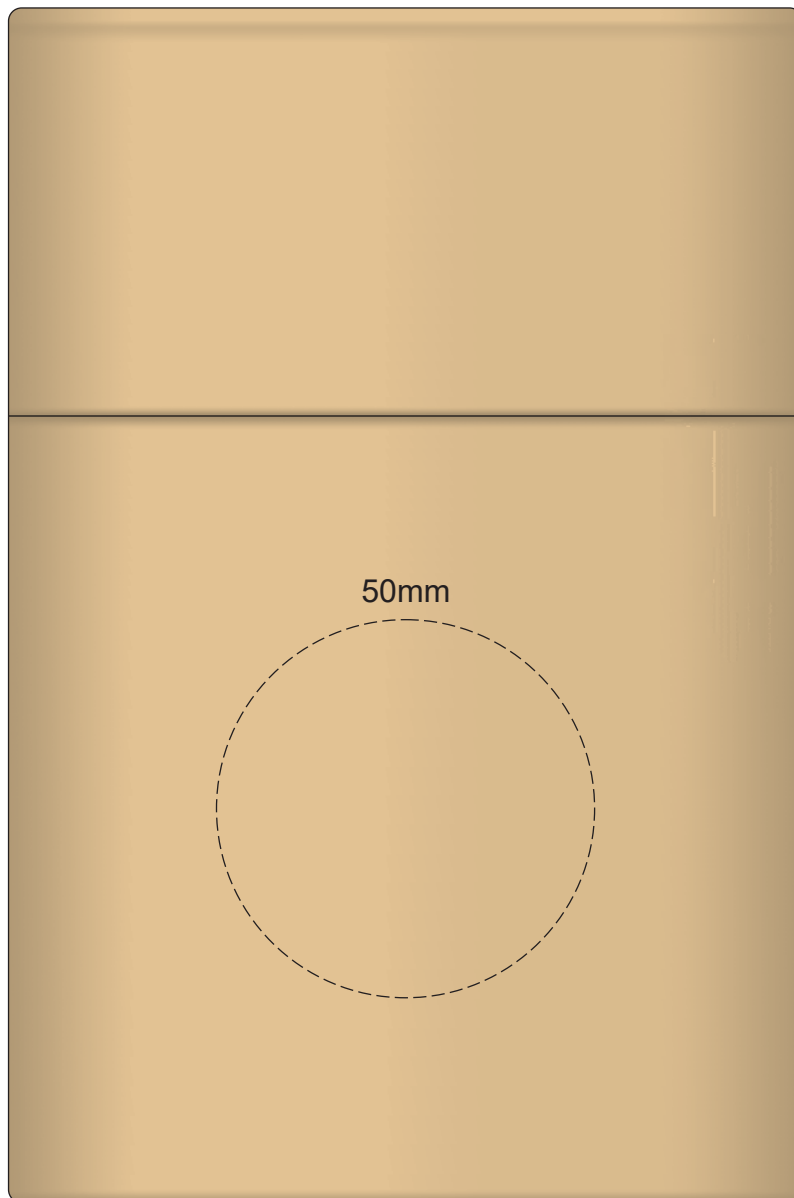

100% of Actual Size
Pad Print

SIDE 1

SIDE 2

100% of Actual Size
Screen Print (one colour)

210mm

15mm
Unprintable
Area

15mm
Unprintable
Area
25mm

Red Line = Exact opposites of the product
(centre artwork to the red line)

100% of Actual Size
Silicone Digital Print
Debossed

SIDE 1

SIDE 2

100% of Actual Size
Pad Print (one colour)

100% of Actual Size
Pad Print (one colour)

100% of Actual Size
Digital Print

FRONT

100% of Actual Size
Digital Print