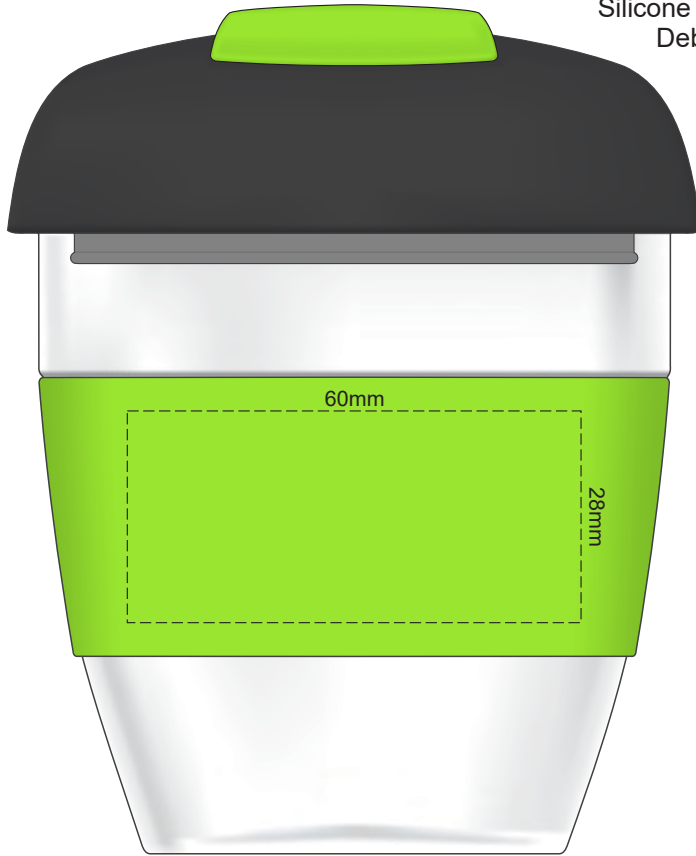

100% of Actual Size
Pad Print

SIDE 1

SIDE 2

100% of Actual Size
Screen Print (one colour)

210mm

15mm
Unprintable
Area

15mm
Unprintable
Area
25mm

Red Line = Exact opposites of the product
(centre artwork to the red line)

100% of Actual Size
Silicone Digital Print
Debossed

SIDE 1

SIDE 2

100% of Actual Size
Pad Print (one colour)

100% of Actual Size
Pad Print (one colour)

100% of Actual Size
Digital Print

FRONT

100% of Actual Size
Digital Print

TOP VIEW OF LID

Artwork will be printed directly onto the product via CMYK printing (no white),
colours will not be vibrant due to white ink not being available for this process.