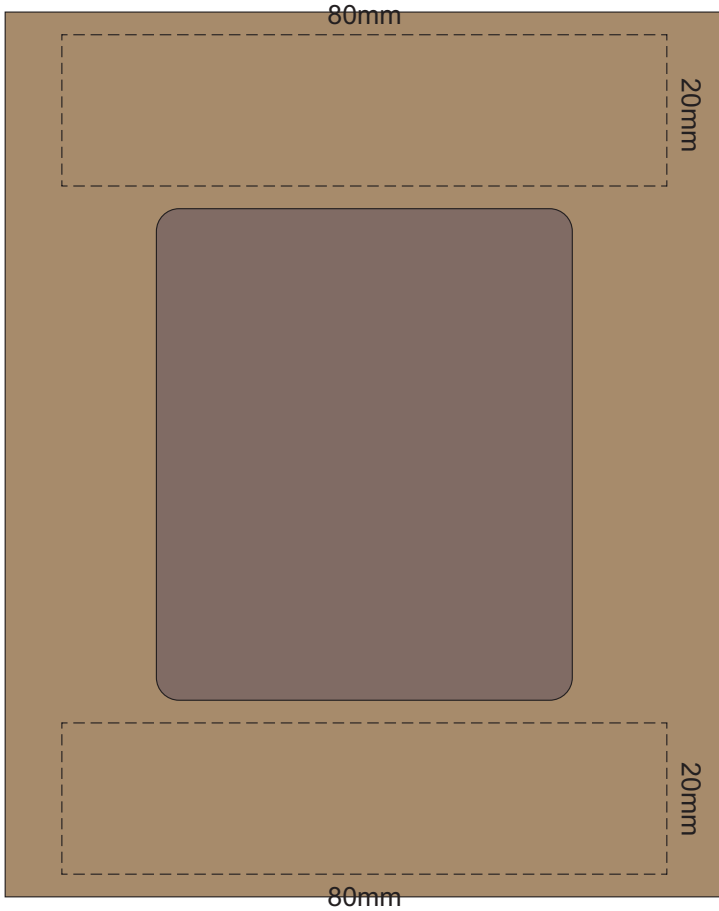

100% of Actual Size
Pad Print

SIDE 1

SIDE 2

100% of Actual Size
Screen Print (one colour)

210mm

15mm
Unprintable
Area

15mm
Unprintable
Area
25mm

Red Line = Exact opposites of the product
(centre artwork to the red line)

100% of Actual Size
Silicone Digital Print
Debossed

SIDE 1

SIDE 2

100% of Actual Size
Pad Print (one colour)

100% of Actual Size
Pad Print (one colour)

100% of Actual Size
Digital Print

FRONT

100% of Actual Size
Digital Print

TOP VIEW OF LID

Artwork will be printed directly onto the product via CMYK printing (no white),
colours will not be vibrant due to white ink not being available for this process.