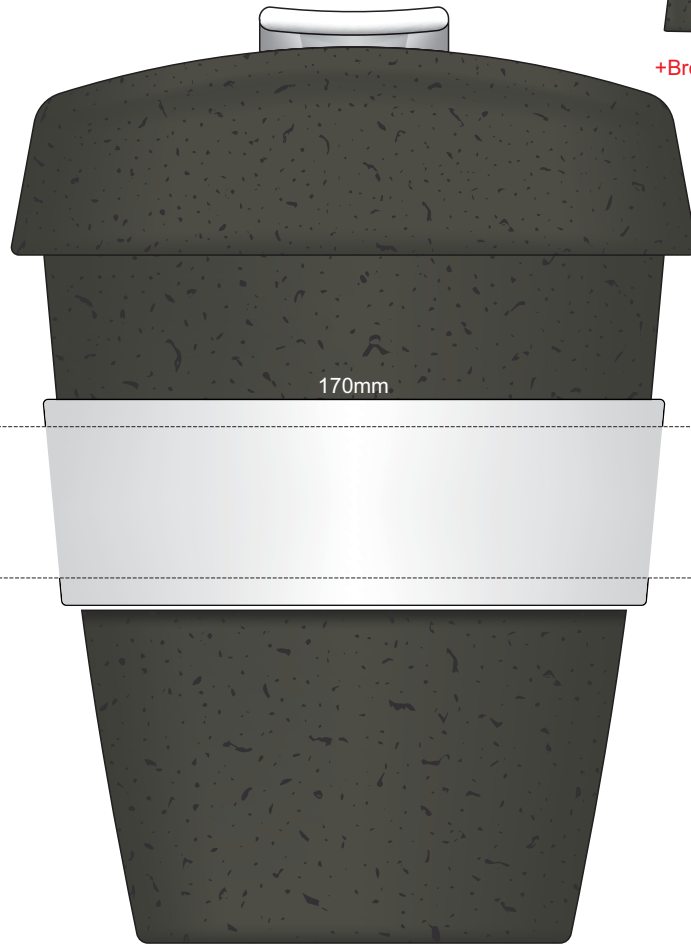

100% of Actual Size  
Pad Print

+Brown has speckles

Flip colour	Band colour
White	White
Yellow	Yellow
Orange	Orange
Pink	Pink
Red	Red
Light Green	Light Green
Green	Green
Cyan	Cyan
Light Blue	Light Blue
Dark Blue	Dark Blue
Purple	Purple
Black	Black

100% of Actual Size  
Pad Print

SIDE 1

SIDE 2

Flip colour	Band colour
White	White
Yellow	Yellow
Orange	Orange
Pink	Pink
Red	Red
Light Green	Light Green
Green	Green
Cyan	Cyan
Blue	Blue
Dark Blue	Dark Blue
Purple	Purple
Black	Black

100% of Actual Size  
Screen Print (one colour)

+Brown has speckles

100% of Actual Size  
Screen Print (one colour)  
Double sided template font & back

170mm

Red Line = Exact opposites of the product  
(centre artwork to the red line)

100% of Actual Size  
Silicone Digital Print  
Debossed

SIDE 1

SIDE 2