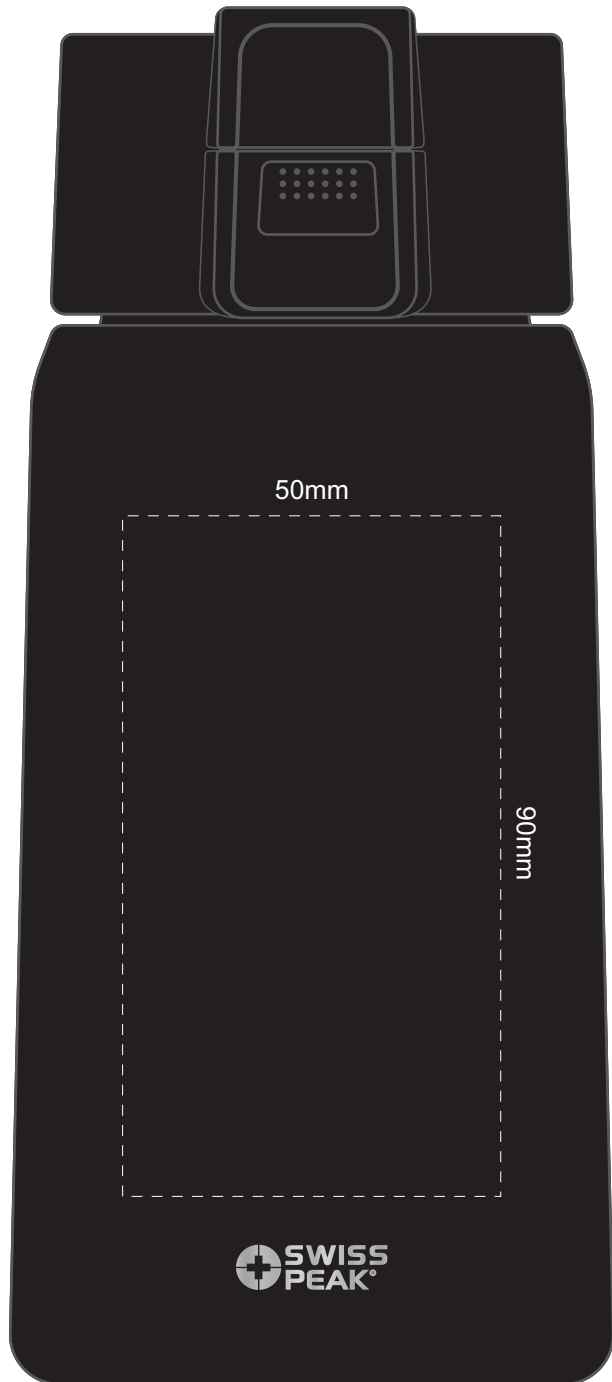

100% of Actual Size
Pad Print

100% of Actual Size
Pad Print
SIDE

100% of Actual Size
Pad Print
BACK

100% of Actual Size
Laser Engraving

100% of Actual Size
Laser Engraving
SIDE

100% of Actual Size
Laser Engraving
BACK

Engraves to a Stainless Steel Finish

100% of Actual Size
Screen Print (one colour)