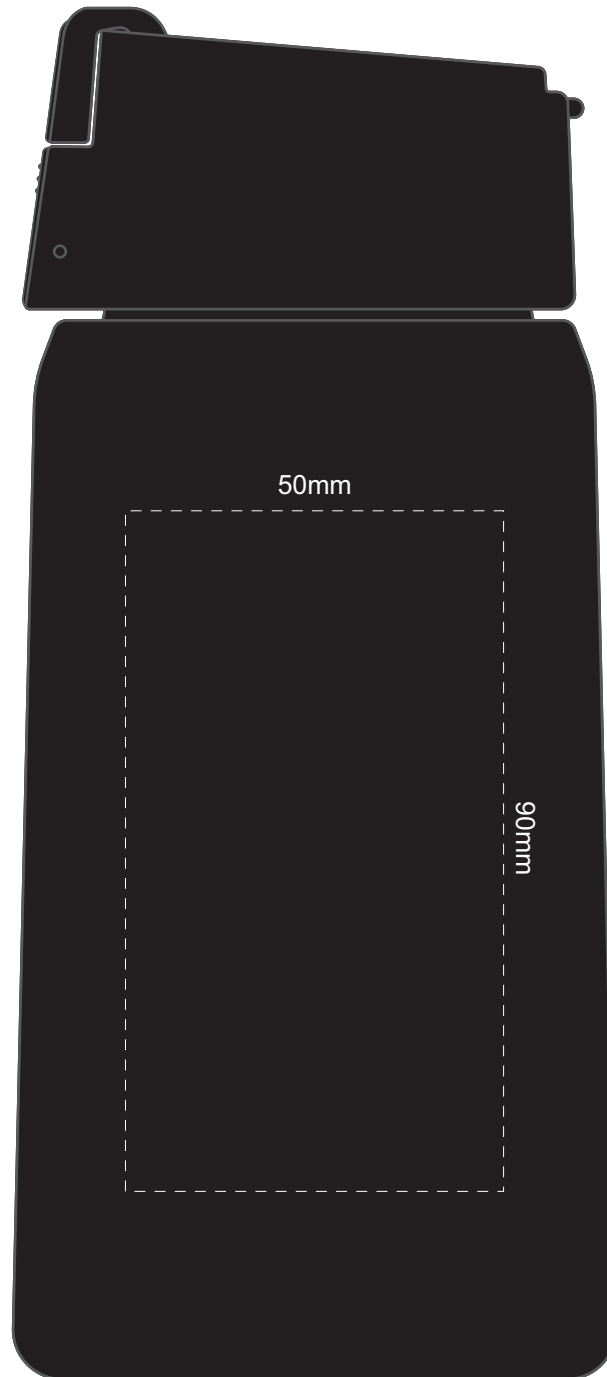

100% of Actual Size
Pad Print

100% of Actual Size
Pad Print
SIDE

100% of Actual Size
Pad Print
BACK

100% of Actual Size
Laser Engraving

100% of Actual Size
Laser Engraving
SIDE

100% of Actual Size
Laser Engraving
BACK

Engraves to a Stainless Steel Finish

100% of Actual Size
Screen Print (one colour)