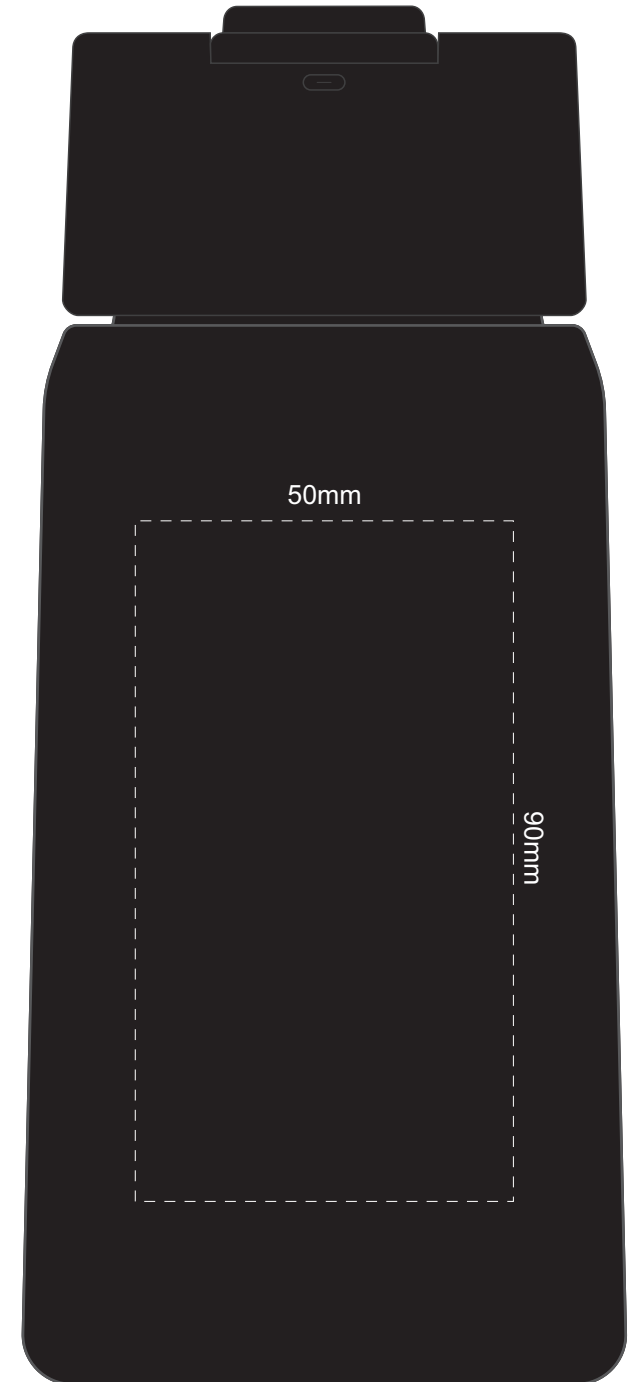

100% of Actual Size
Pad Print

100% of Actual Size
Pad Print
SIDE

100% of Actual Size
Pad Print
BACK

100% of Actual Size
Laser Engraving

100% of Actual Size
Laser Engraving
SIDE

100% of Actual Size
Laser Engraving
BACK

Engraves to a Stainless Steel Finish

100% of Actual Size
Screen Print (one colour)