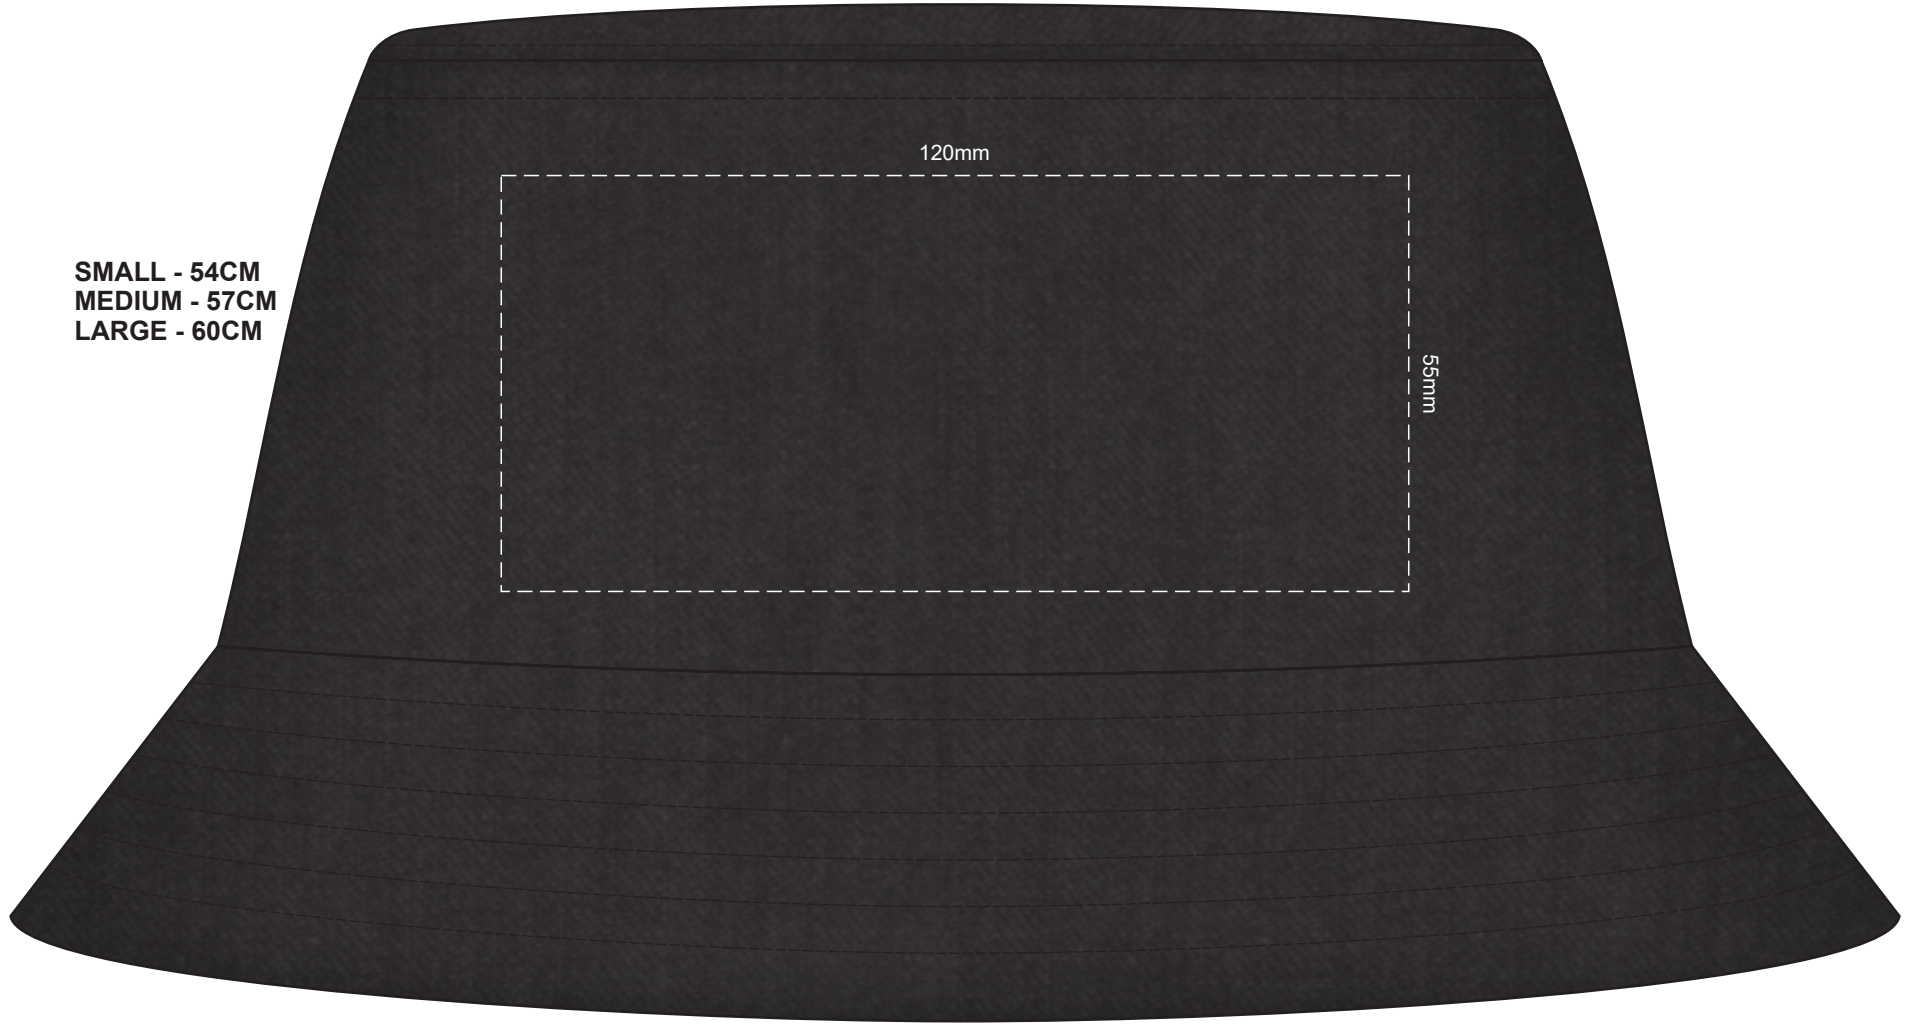

100% of Actual Size
Embroidery
(front & back print available)

SMALL - 54CM
MEDIUM - 57CM
LARGE - 60CM

100% of Actual Size
Screen Print
Colourflex Transfer
(front & back print available)

SMALL - 54CM
MEDIUM - 57CM
LARGE - 60CM