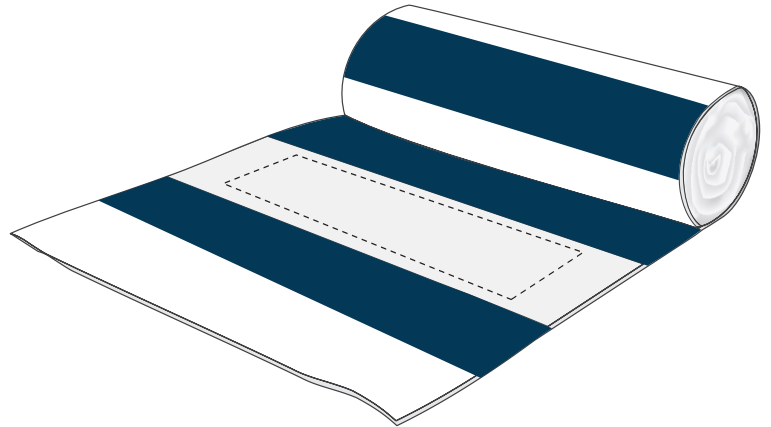

25% of Actual Size  
Screen Print

25% of Actual Size  
Colourflex Transfer

100% of Print Area  
Embroidery

150mm

80mm

10% of Actual Size  
Embroidery

Branding area can be moved anywhere within the red line.