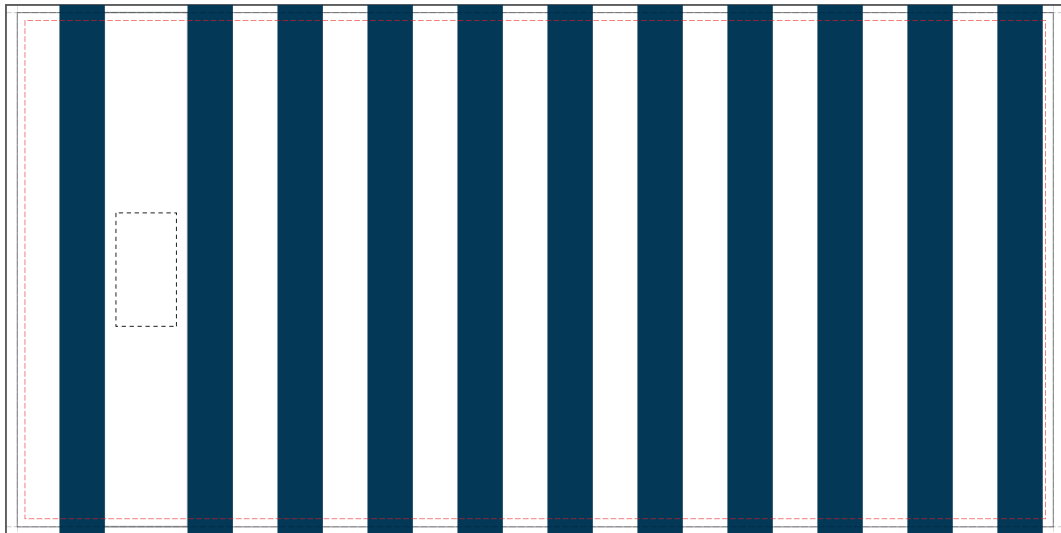

25% of Actual Size  
Screen Print

25% of Actual Size  
Colourflex Transfer

100% of Print Area  
Embroidery

150mm

80mm

10% of Actual Size  
Embroidery

Branding area can be moved anywhere within the red line.