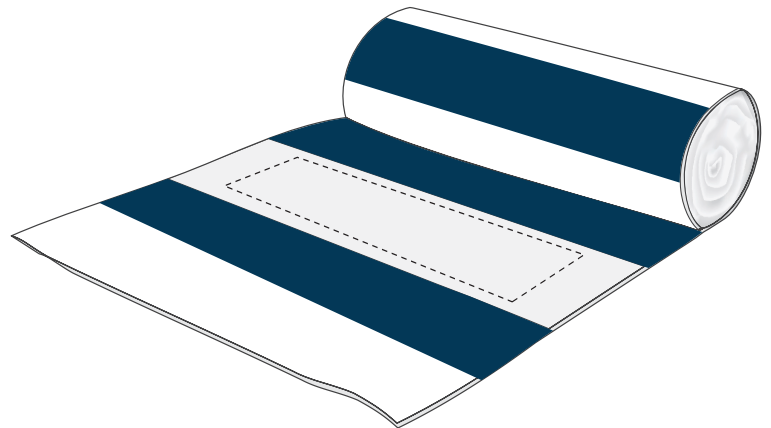

25% of Actual Size  
Screen Print

25% of Actual Size  
Colourflex Transfer

100% of Print Area  
Embroidery

150mm

80mm

10% of Actual Size  
Embroidery

Branding area can be moved anywhere within the red line.