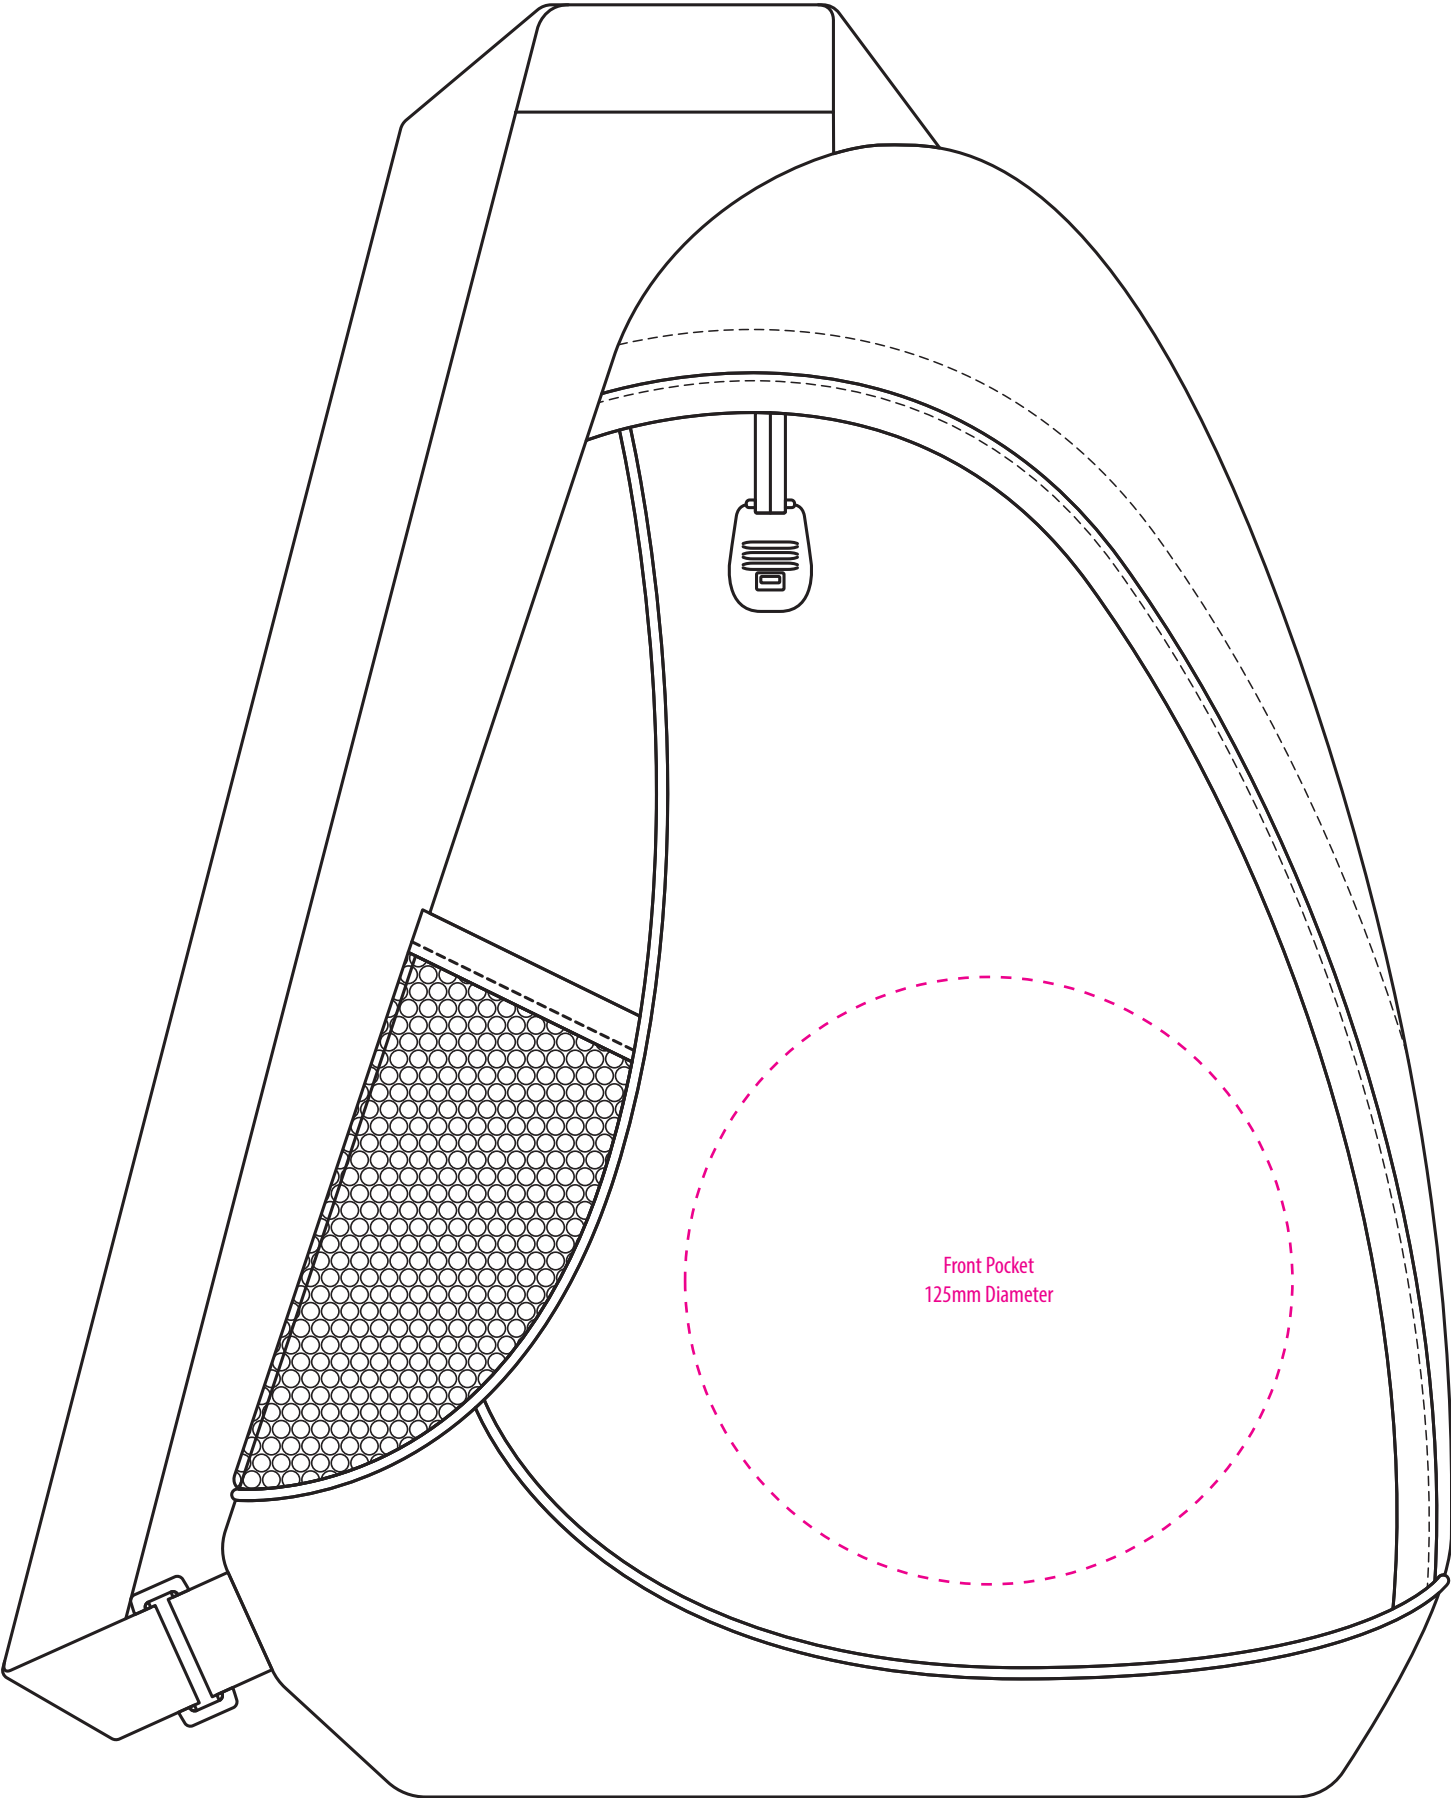

Front Pocket
150mm W x 150mm H

----- Print / Transfer

----- Embroidery

1201