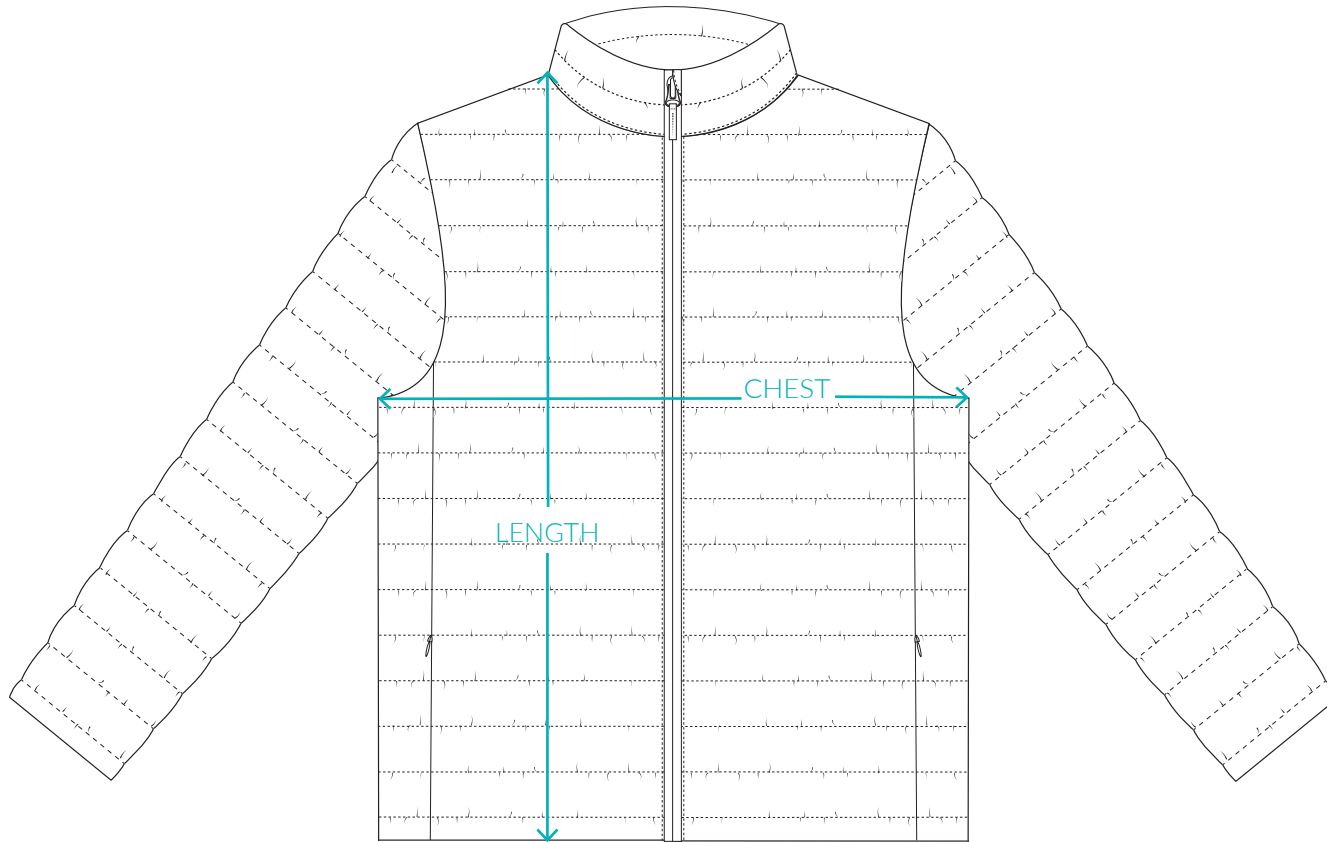

SOL'S Wilson
120016

Size Chart (Centimetres)

	S	M	L	XL	2XL	3XL
LENGTH	70	71	72	73	74	75
CHEST	54	57	60	63	66	69

Material Information

100% Polyamide 380T
100% Down Lining

Washing Instructions

Hand Wash Only

Do Not Bleach