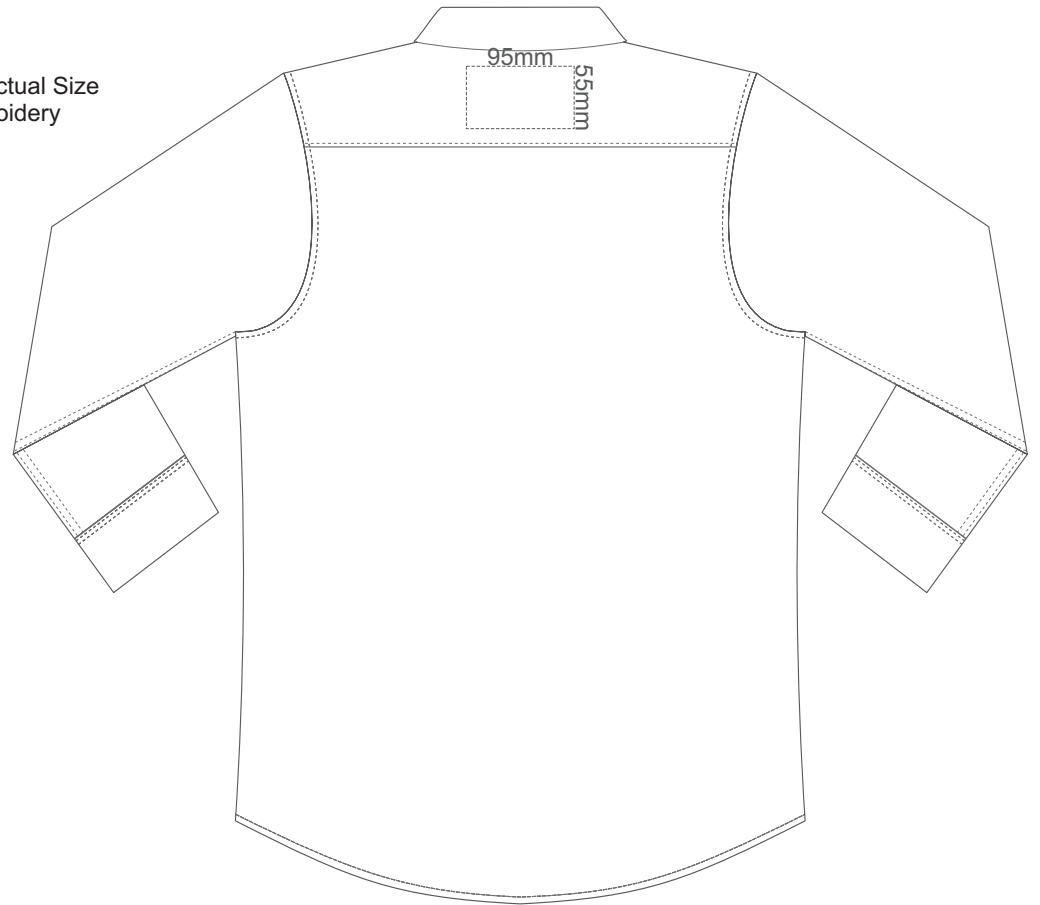

BLAKE MENS SMALL FRONT

15% of Actual Size
Embroidery

BLAKE MENS SMALL BACK

WHITE
PEARL GREY
TITANIUM GREY
BLACK

BLAKE MENS MEDIUM FRONT

15% of Actual Size
Embroidery

BLAKE MENS MEDIUM BACK

- WHITE
- PEARL GREY
- TITANIUM GREY
- BLACK

BLAKE MENS LARGE FRONT

15% of Actual Size
Embroidery

BLAKE MENS LARGE BACK

WHITE
PEARL GREY
TITANIUM GREY
BLACK

BLAKE MENS XL FRONT

15% of Actual Size Embroidery

BLAKE MENS XL BACK

- WHITE
- PEARL GREY
- TITANIUM GREY
- BLACK

BLAKE MENS 2XL FRONT

15% of Actual Size
Embroidery

BLAKE MENS 2XL BACK

WHITE
PEARL GREY
TITANIUM GREY
BLACK

15% of Actual Size
Embroidery

BLAKE MENS 3XL FRONT

WHITE
PEARL GREY
TITANIUM GREY
BLACK

15% of Actual Size
Embroidery

BLAKE MENS 3XL BACK

WHITE
PEARL GREY
TITANIUM GREY
BLACK

15% of Actual Size
Embroidery

BLAKE MENS 4XL FRONT

WHITE
PEARL GREY
TITANIUM GREY
BLACK

15% of Actual Size
Embroidery

BLAKE MENS 4XL BACK

WHITE
PEARL GREY
TITANIUM GREY
BLACK