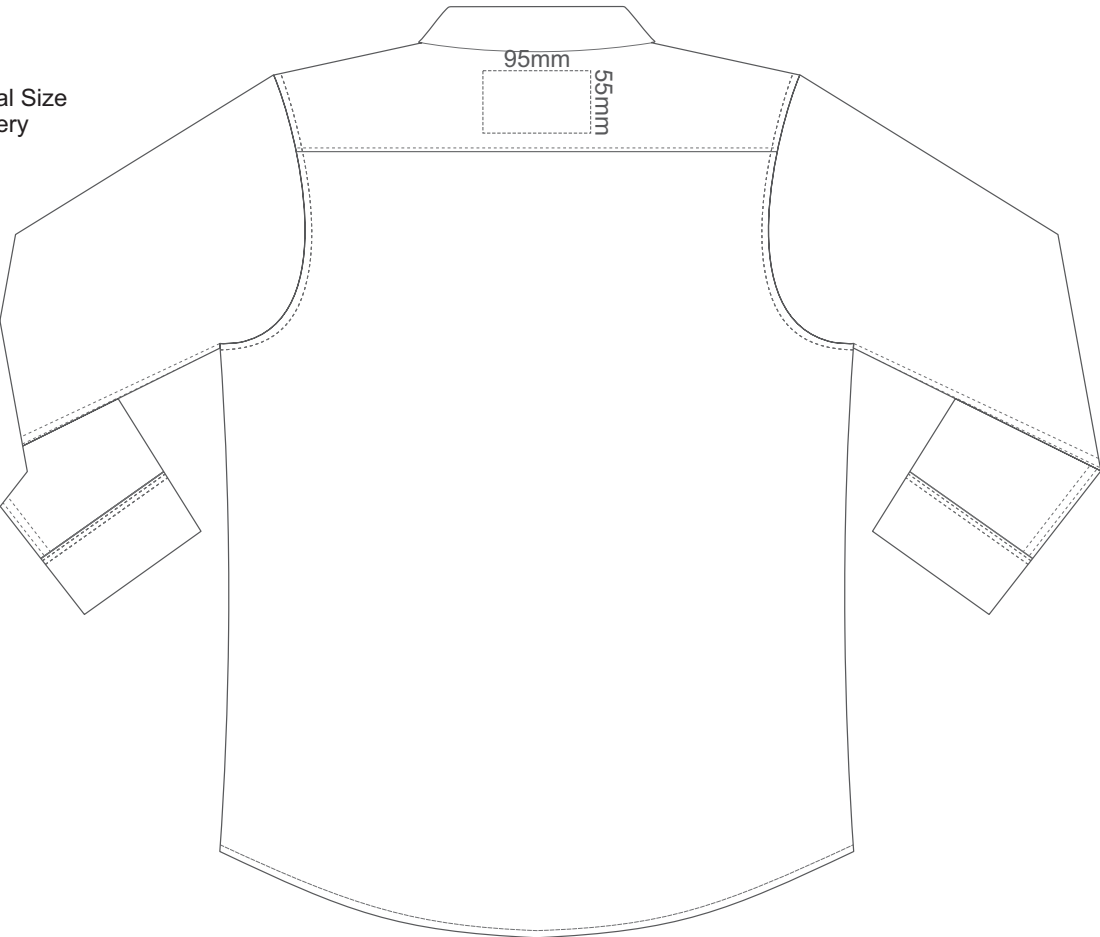

BLAKE MENS SMALL FRONT

15% of Actual Size
Embroidery

BLAKE MENS SMALL BACK

WHITE
PEARL GREY
TITANIUM GREY
BLACK

BLAKE MENS MEDIUM FRONT

15% of Actual Size
Embroidery

BLAKE MENS MEDIUM BACK

- WHITE
- PEARL GREY
- TITANIUM GREY
- BLACK

BLAKE MENS LARGE FRONT

15% of Actual Size
Embroidery

BLAKE MENS LARGE BACK

WHITE
PEARL GREY
TITANIUM GREY
BLACK

BLAKE MENS XL FRONT

15% of Actual Size Embroidery

BLAKE MENS XL BACK

- WHITE
- PEARL GREY
- TITANIUM GREY
- BLACK

BLAKE MENS 2XL FRONT

15% of Actual Size
Embroidery

BLAKE MENS 2XL BACK

WHITE
PEARL GREY
TITANIUM GREY
BLACK

15% of Actual Size
Embroidery

BLAKE MENS 3XL FRONT

WHITE
PEARL GREY
TITANIUM GREY
BLACK

15% of Actual Size
Embroidery