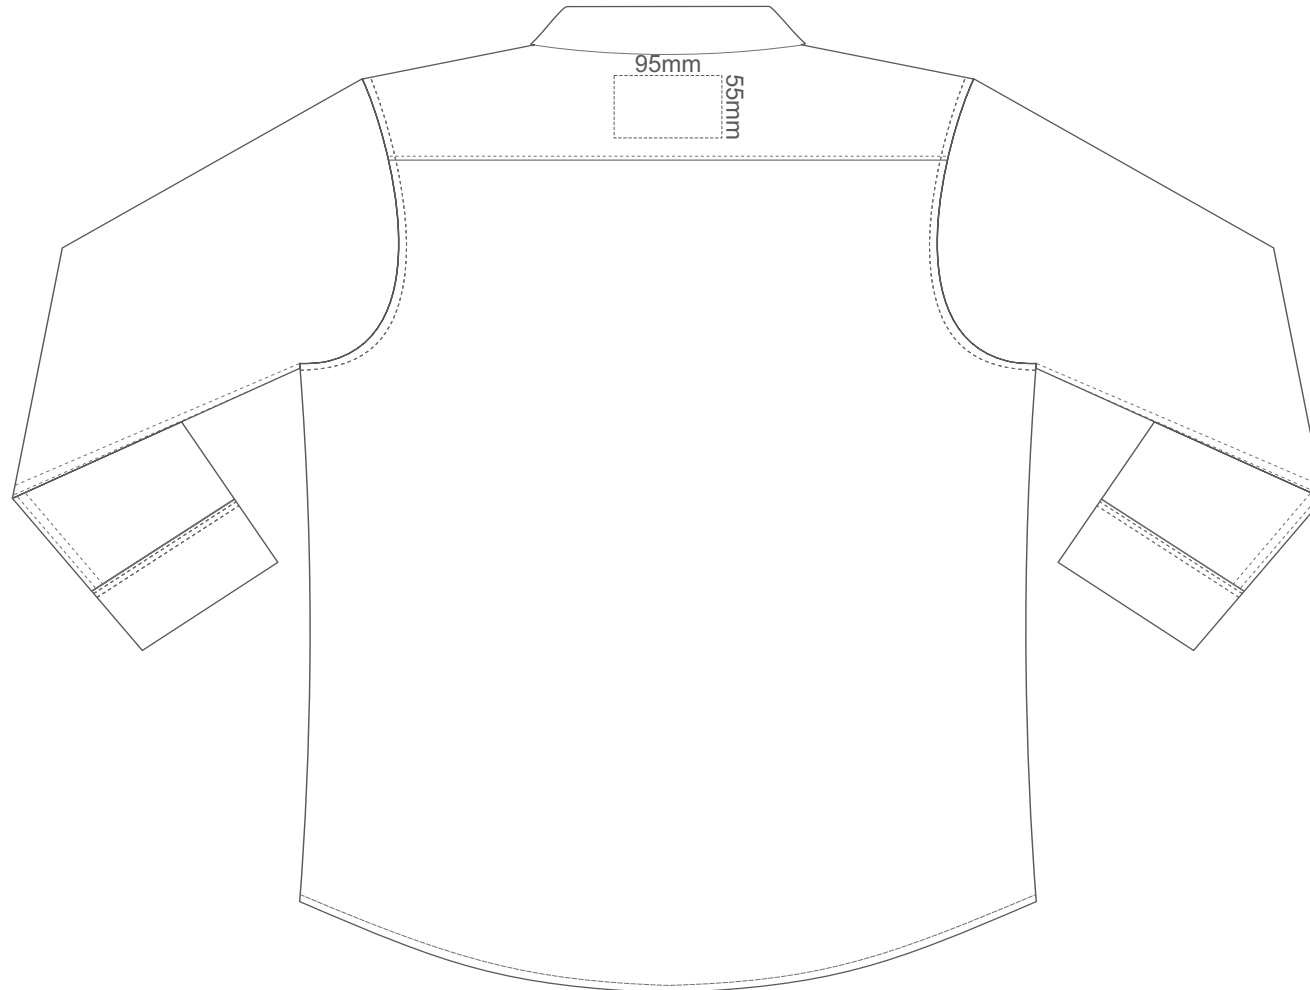

BLAKE MENS 2XL FRONT

15% of Actual Size
Embroidery

BLAKE MENS 2XL BACK

WHITE
PEARL GREY
TITANIUM GREY
BLACK

15% of Actual Size
Embroidery

BLAKE MENS 3XL FRONT

WHITE
PEARL GREY
TITANIUM GREY
BLACK

15% of Actual Size
Embroidery

BLAKE MENS 3XL BACK

WHITE
PEARL GREY
TITANIUM GREY
BLACK

15% of Actual Size
Embroidery

BLAKE MENS 4XL FRONT

WHITE
PEARL GREY
TITANIUM GREY
BLACK

15% of Actual Size
Embroidery

BLAKE MENS 4XL BACK

WHITE
PEARL GREY
TITANIUM GREY
BLACK