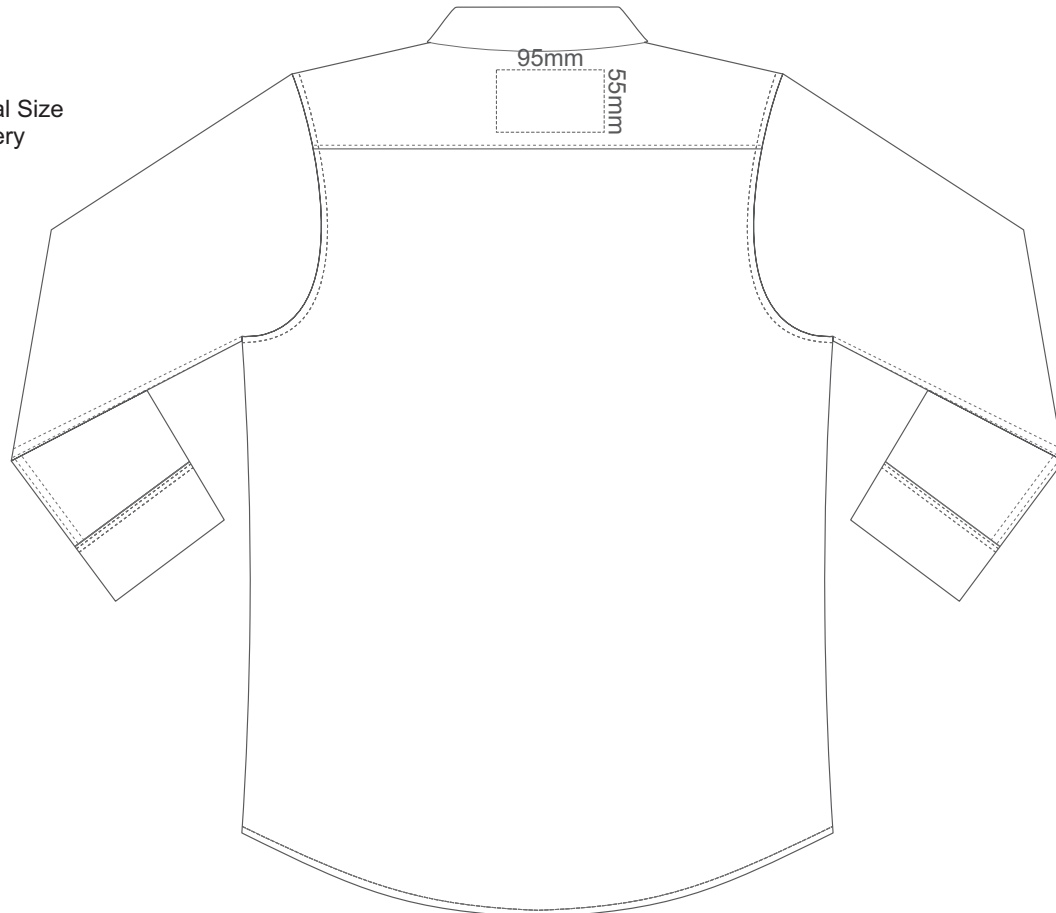

BLAKE MENS SMALL FRONT

15% of Actual Size
Embroidery

BLAKE MENS SMALL BACK

WHITE
PEARL GREY
TITANIUM GREY
BLACK

BLAKE MENS MEDIUM FRONT

15% of Actual Size
Embroidery

BLAKE MENS MEDIUM BACK

- WHITE
- PEARL GREY
- TITANIUM GREY
- BLACK

BLAKE MENS LARGE FRONT

15% of Actual Size
Embroidery

BLAKE MENS LARGE BACK

WHITE
PEARL GREY
TITANIUM GREY
BLACK

BLAKE MENS XL FRONT

15% of Actual Size Embroidery

BLAKE MENS XL BACK

- WHITE
- PEARL GREY
- TITANIUM GREY
- BLACK

BLAKE MENS 2XL FRONT

15% of Actual Size
Embroidery

BLAKE MENS 2XL BACK

WHITE
PEARL GREY
TITANIUM GREY
BLACK

15% of Actual Size
Embroidery

BLAKE MENS 3XL FRONT

WHITE
PEARL GREY
TITANIUM GREY
BLACK

15% of Actual Size
Embroidery

BLAKE MENS 3XL BACK

WHITE
PEARL GREY
TITANIUM GREY
BLACK

15% of Actual Size
Embroidery

BLAKE MENS 4XL FRONT

WHITE
PEARL GREY
TITANIUM GREY
BLACK

15% of Actual Size
Embroidery

BLAKE MENS 4XL BACK

WHITE
PEARL GREY
TITANIUM GREY
BLACK