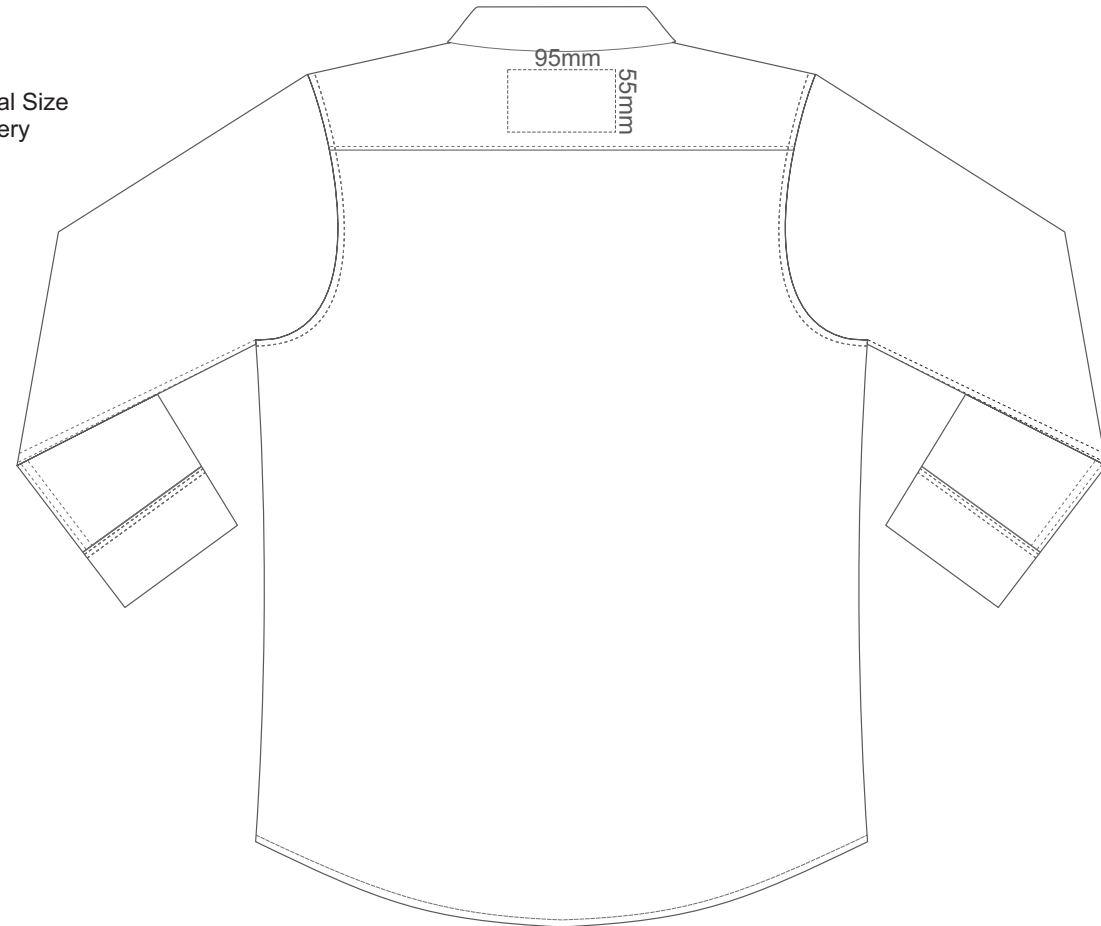

BLAKE MENS SMALL FRONT

15% of Actual Size
Embroidery

BLAKE MENS SMALL BACK

WHITE
PEARL GREY
TITANIUM GREY
BLACK

BLAKE MENS MEDIUM FRONT

15% of Actual Size
Embroidery

BLAKE MENS MEDIUM BACK

- WHITE
- PEARL GREY
- TITANIUM GREY
- BLACK

BLAKE MENS LARGE FRONT

15% of Actual Size
Embroidery

BLAKE MENS LARGE BACK

WHITE
PEARL GREY
TITANIUM GREY
BLACK

BLAKE MENS XL FRONT

15% of Actual Size Embroidery

BLAKE MENS XL BACK

- WHITE
- PEARL GREY
- TITANIUM GREY
- BLACK

BLAKE MENS 2XL FRONT

15% of Actual Size
Embroidery

BLAKE MENS 2XL BACK

WHITE
PEARL GREY
TITANIUM GREY
BLACK

15% of Actual Size
Embroidery

BLAKE MENS 3XL FRONT

WHITE
PEARL GREY
TITANIUM GREY
BLACK

15% of Actual Size
Embroidery

BLAKE MENS 3XL BACK

WHITE
PEARL GREY
TITANIUM GREY
BLACK

15% of Actual Size
Embroidery

BLAKE MENS 4XL FRONT

WHITE
PEARL GREY
TITANIUM GREY
BLACK

15% of Actual Size
Embroidery

BLAKE MENS 4XL BACK

WHITE
PEARL GREY
TITANIUM GREY
BLACK