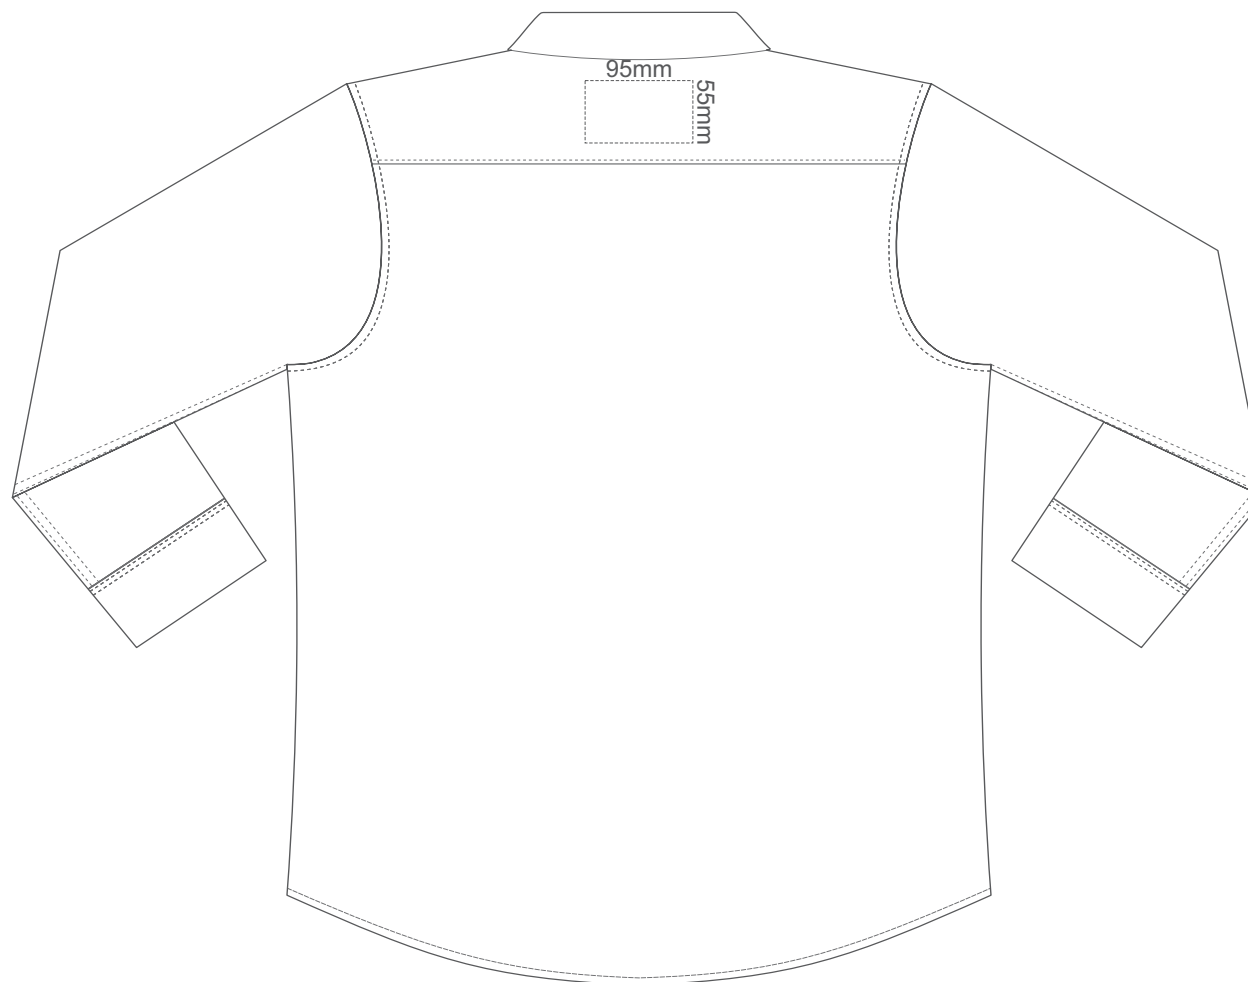

BLAKE MENS 2XL FRONT

15% of Actual Size
Embroidery

BLAKE MENS 2XL BACK

WHITE
PEARL GREY
TITANIUM GREY
BLACK

15% of Actual Size
Embroidery

BLAKE MENS 3XL FRONT

WHITE
PEARL GREY
TITANIUM GREY
BLACK

15% of Actual Size
Embroidery

BLAKE MENS 3XL BACK

WHITE
PEARL GREY
TITANIUM GREY
BLACK

15% of Actual Size
Embroidery

BLAKE MENS 4XL FRONT

WHITE
PEARL GREY
TITANIUM GREY
BLACK

15% of Actual Size
Embroidery

BLAKE MENS 4XL BACK

WHITE
PEARL GREY
TITANIUM GREY
BLACK