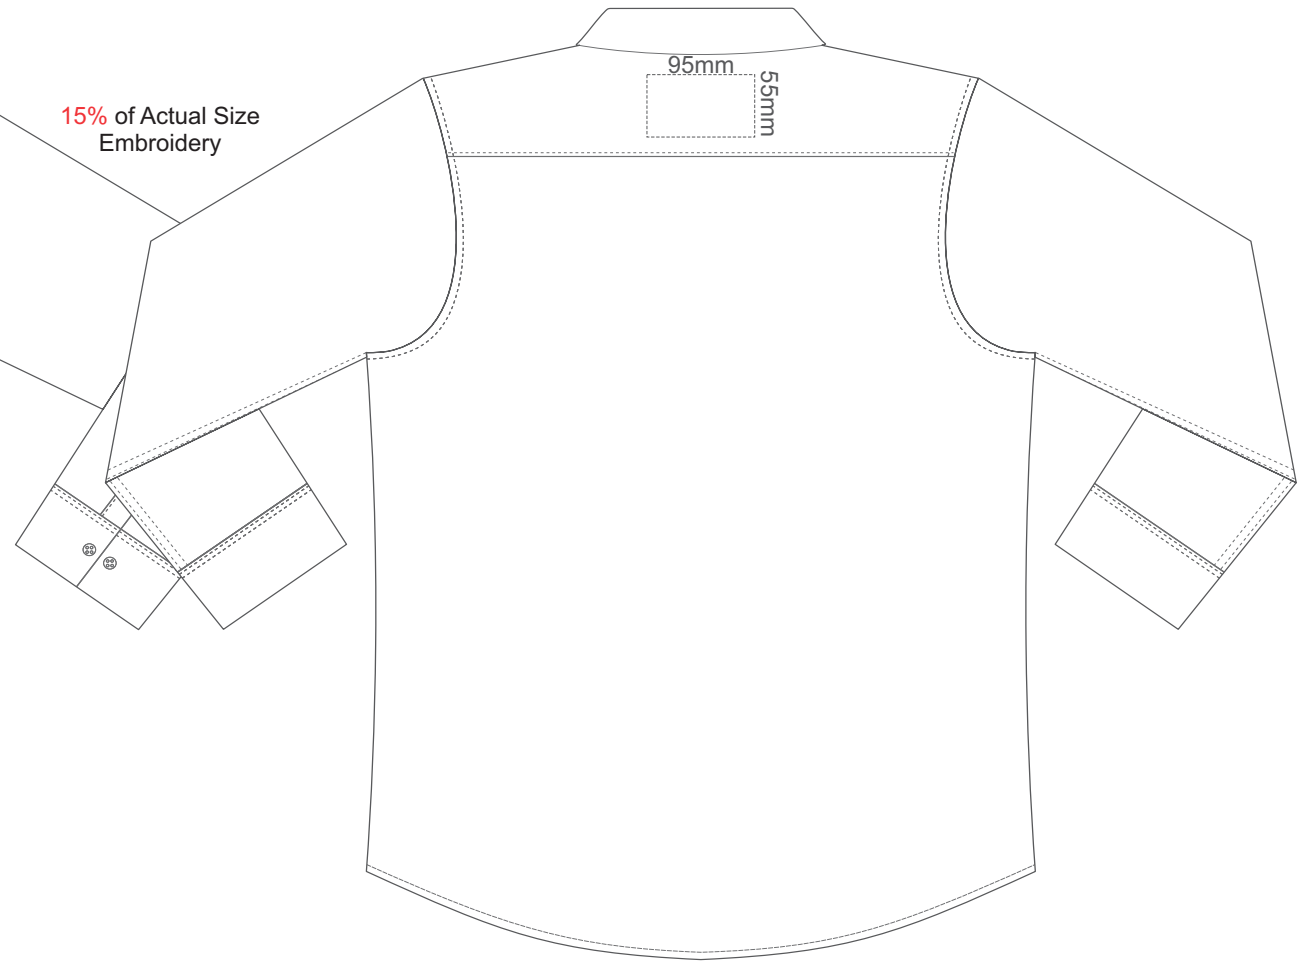

BLAKE MENS LARGE FRONT

15% of Actual Size
Embroidery

BLAKE MENS LARGE BACK

WHITE
PEARL GREY
TITANIUM GREY
BLACK

BLAKE MENS XL FRONT

15% of Actual Size Embroidery

BLAKE MENS XL BACK

- WHITE
- PEARL GREY
- TITANIUM GREY
- BLACK

BLAKE MENS 2XL FRONT

15% of Actual Size
Embroidery

BLAKE MENS 2XL BACK

WHITE
PEARL GREY
TITANIUM GREY
BLACK

15% of Actual Size
Embroidery

BLAKE MENS 3XL FRONT

WHITE
PEARL GREY
TITANIUM GREY
BLACK

15% of Actual Size
Embroidery