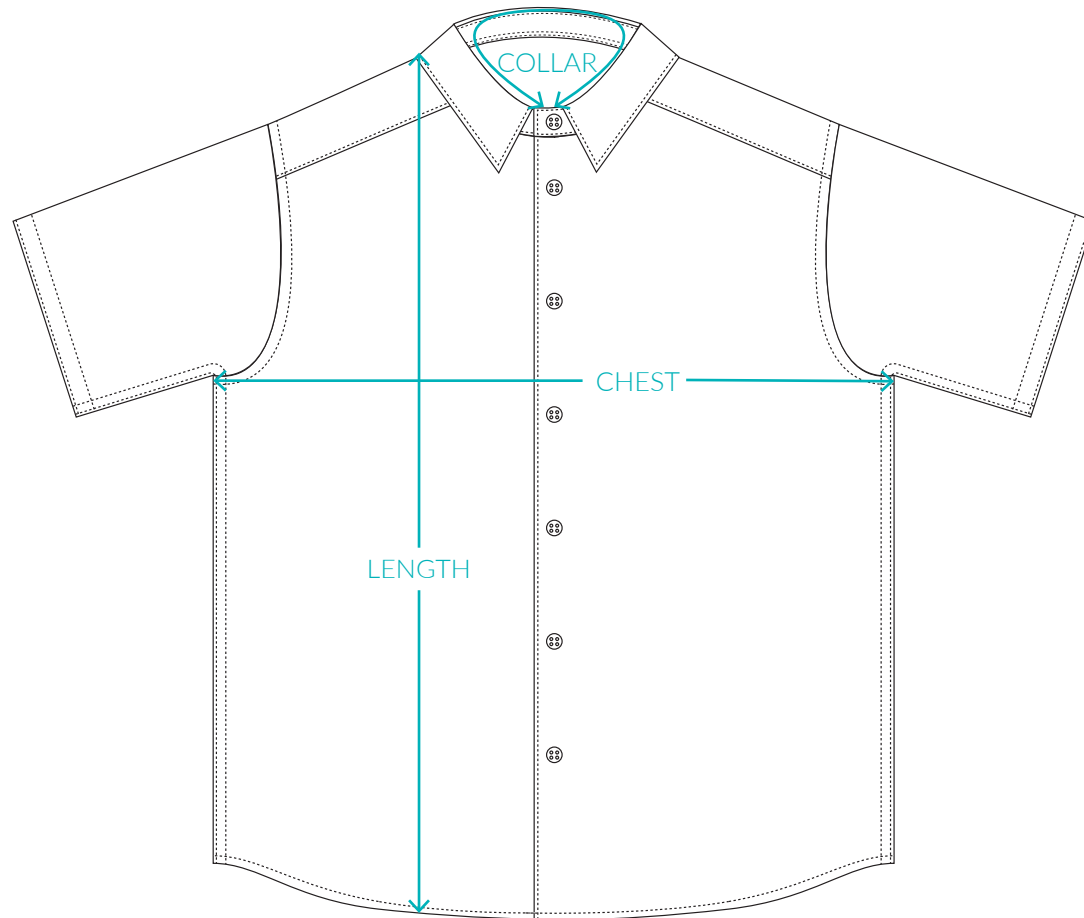

SOL'S Broadway Men

120012

Size Chart (Centimetres)

| | S | M | L | XL | XXL | 3XL | 4XL | 5XL |
|--------|----|----|----|----|-----|-----|-----|-----|
| LENGTH | 76 | 78 | 80 | 82 | 84 | 86 | 88 | 88 |
| CHEST | 54 | 57 | 60 | 63 | 66 | 69 | 72 | 75 |

| | S | M | L | XL | XXL | 3XL | 4XL | 5XL |
|--------|-------|-------|-------|-------|-------|-------|-------|-------|
| COLLAR | 37-38 | 39-40 | 41-42 | 43-44 | 45-46 | 47-48 | 49-50 | 50-51 |

Material Information