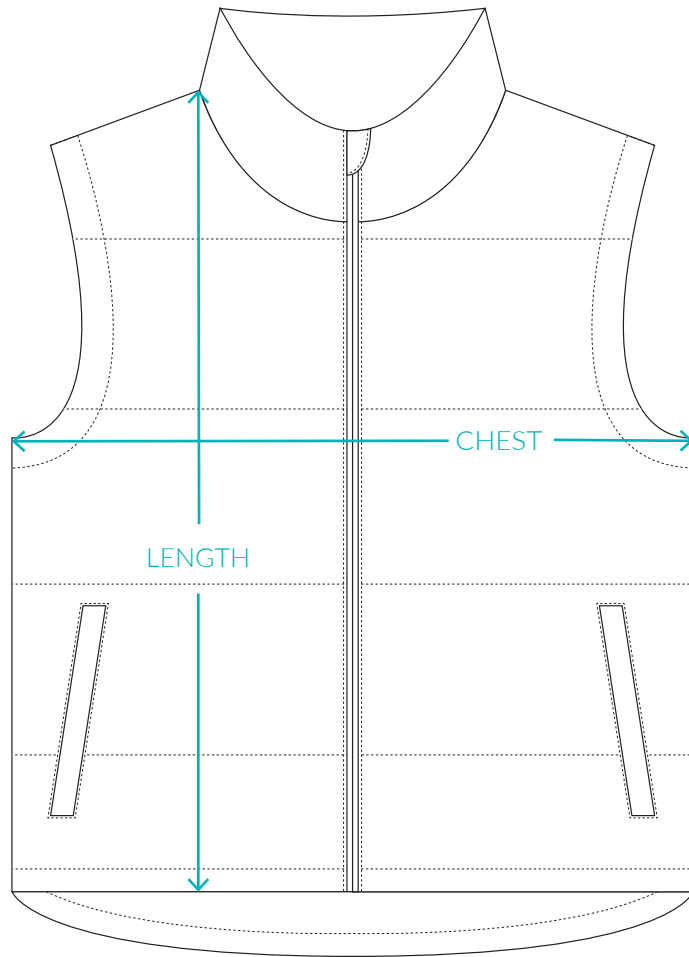

SOL'S Warm  
120008

Size Chart (Centimetres)

	S	M	L	XL	2XL	3XL	4XL	5XL
LENGTH	67	69	71	73	75	78	81	84
CHEST	56	59	62	65	68	71	74	77

## Material Information

100% 210T Polyamide Shell  
100% Polyester Lining