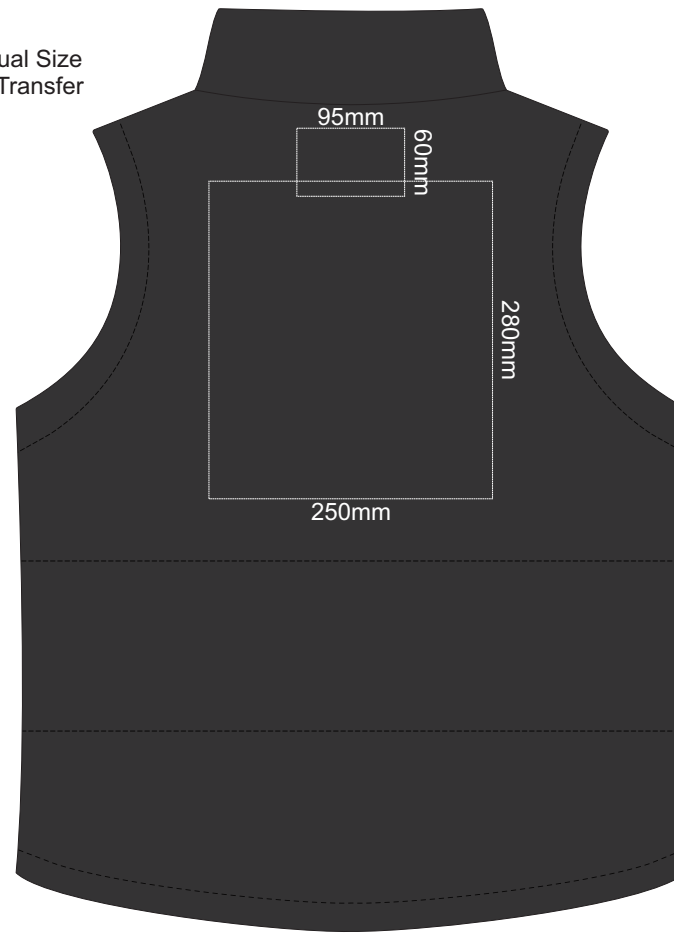

15% of Actual Size
Colourflex Transfer

FRONT SMALL

BACK SMALL

15% of Actual Size
Colourflex Transfer

FRONT MEDIUM

BACK MEDIUM

15% of Actual Size
Colourflex Transfer

FRONT LARGE

BACK LARGE

15% of Actual Size
Colourflex Transfer

FRONT EXTRA LARGE

BACK EXTRA LARGE

FRONT XXL LARGE

15% of Actual Size
Colourflex Transfer

BACK XXL LARGE

FRONT 3XL LARGE

15% of Actual Size
Colourflex Transfer

BACK 3XL LARGE

15% of Actual Size
Colourflex Transfer

FRONT 4XL LARGE

BACK 4XL LARGE

FRONT 5XL LARGE

15% of Actual Size
Colourflex Transfer

BACK 5XL LARGE

FRONT SMALL

15% of Actual Size
Embroidery

BACK SMALL

FRONT MEDIUM

15% of Actual Size
Embroidery

BACK MEDIUM

FRONT LARGE

15% of Actual Size
Embroidery