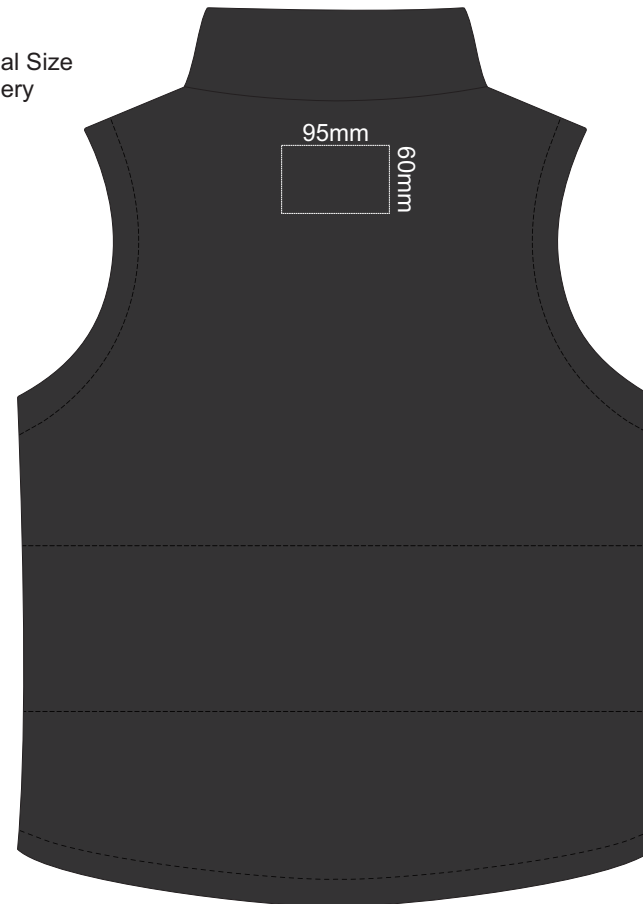

BACK LARGE

15% of Actual Size
Colourflex Transfer

FRONT EXTRA LARGE

BACK EXTRA LARGE

FRONT XXL LARGE

15% of Actual Size
Colourflex Transfer

BACK XXL LARGE

FRONT 3XL LARGE

15% of Actual Size
Colourflex Transfer

BACK 3XL LARGE

15% of Actual Size
Colourflex Transfer

FRONT 4XL LARGE

BACK 4XL LARGE

FRONT 5XL LARGE

15% of Actual Size
Colourflex Transfer

BACK 5XL LARGE

FRONT SMALL

15% of Actual Size
Embroidery

BACK SMALL

FRONT MEDIUM

15% of Actual Size
Embroidery

BACK MEDIUM

FRONT LARGE

15% of Actual Size
Embroidery