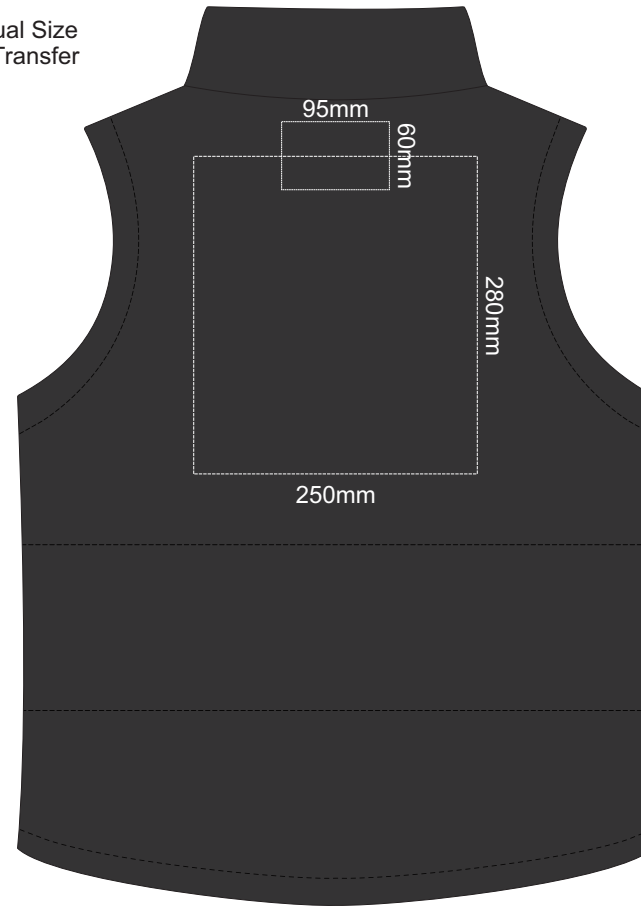

15% of Actual Size
Colourflex Transfer

FRONT SMALL

BACK SMALL

15% of Actual Size
Colourflex Transfer

FRONT MEDIUM

BACK MEDIUM

15% of Actual Size
Colourflex Transfer

FRONT LARGE

BACK LARGE

15% of Actual Size
Colourflex Transfer

FRONT EXTRA LARGE

BACK EXTRA LARGE

FRONT XXL LARGE

15% of Actual Size
Colourflex Transfer

BACK XXL LARGE

FRONT 3XL LARGE

15% of Actual Size
Colourflex Transfer

BACK 3XL LARGE

15% of Actual Size
Colourflex Transfer

FRONT 4XL LARGE

BACK 4XL LARGE

FRONT 5XL LARGE

15% of Actual Size
Colourflex Transfer

BACK 5XL LARGE

BACK LARGE

FRONT EXTRA LARGE

15% of Actual Size
Embroidery

BACK EXTRA LARGE

FRONT XXL LARGE

15% of Actual Size
Embroidery

BACK XXL LARGE

FRONT 3XL LARGE