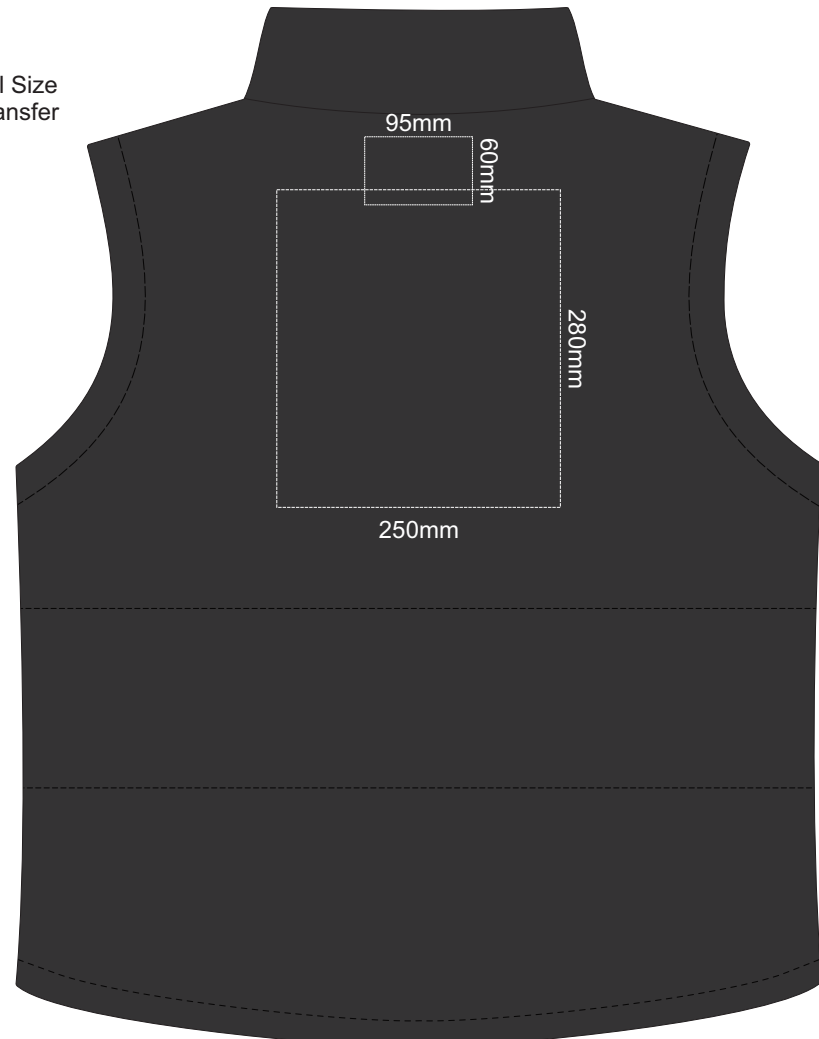

15% of Actual Size
Colourflex Transfer

FRONT SMALL

BACK SMALL

15% of Actual Size
Colourflex Transfer

FRONT MEDIUM

BACK MEDIUM

15% of Actual Size
Colourflex Transfer

FRONT LARGE

BACK LARGE

15% of Actual Size
Colourflex Transfer

FRONT EXTRA LARGE

BACK EXTRA LARGE

FRONT XXL LARGE

15% of Actual Size
Colourflex Transfer

BACK XXL LARGE

FRONT 3XL LARGE

15% of Actual Size
Colourflex Transfer

BACK 3XL LARGE

15% of Actual Size
Colourflex Transfer

FRONT 4XL LARGE

BACK 4XL LARGE

FRONT 5XL LARGE

15% of Actual Size
Colourflex Transfer

BACK 5XL LARGE

FRONT SMALL

15% of Actual Size
Embroidery

BACK SMALL

FRONT MEDIUM

15% of Actual Size
Embroidery

BACK MEDIUM

FRONT LARGE

15% of Actual Size
Embroidery