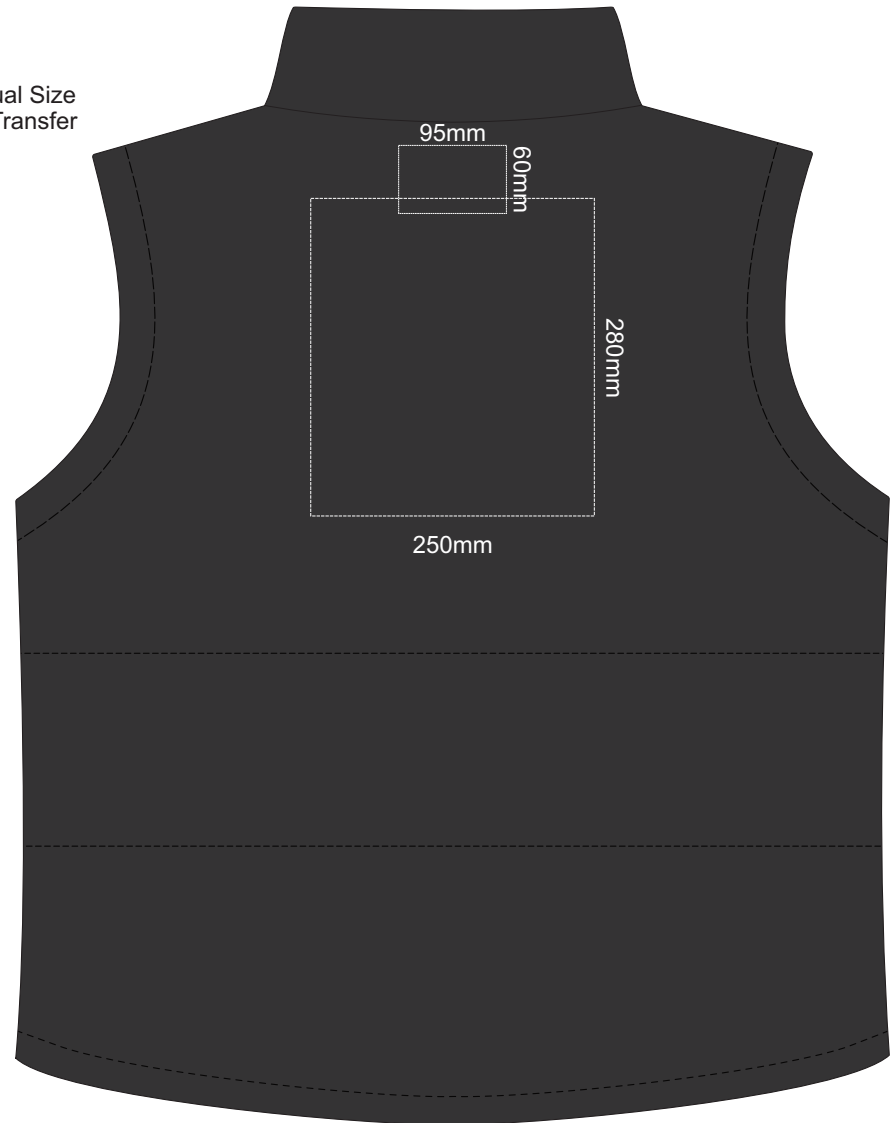

BACK LARGE

15% of Actual Size
Colourflex Transfer

FRONT EXTRA LARGE

BACK EXTRA LARGE

FRONT XXL LARGE

15% of Actual Size
Colourflex Transfer

BACK XXL LARGE

FRONT 3XL LARGE

15% of Actual Size
Colourflex Transfer

BACK 3XL LARGE

15% of Actual Size
Colourflex Transfer

FRONT 4XL LARGE

BACK 4XL LARGE

FRONT 5XL LARGE

15% of Actual Size
Colourflex Transfer

BACK 5XL LARGE

FRONT SMALL

15% of Actual Size
Embroidery

BACK SMALL

FRONT MEDIUM

15% of Actual Size
Embroidery

BACK MEDIUM

FRONT LARGE

15% of Actual Size
Embroidery