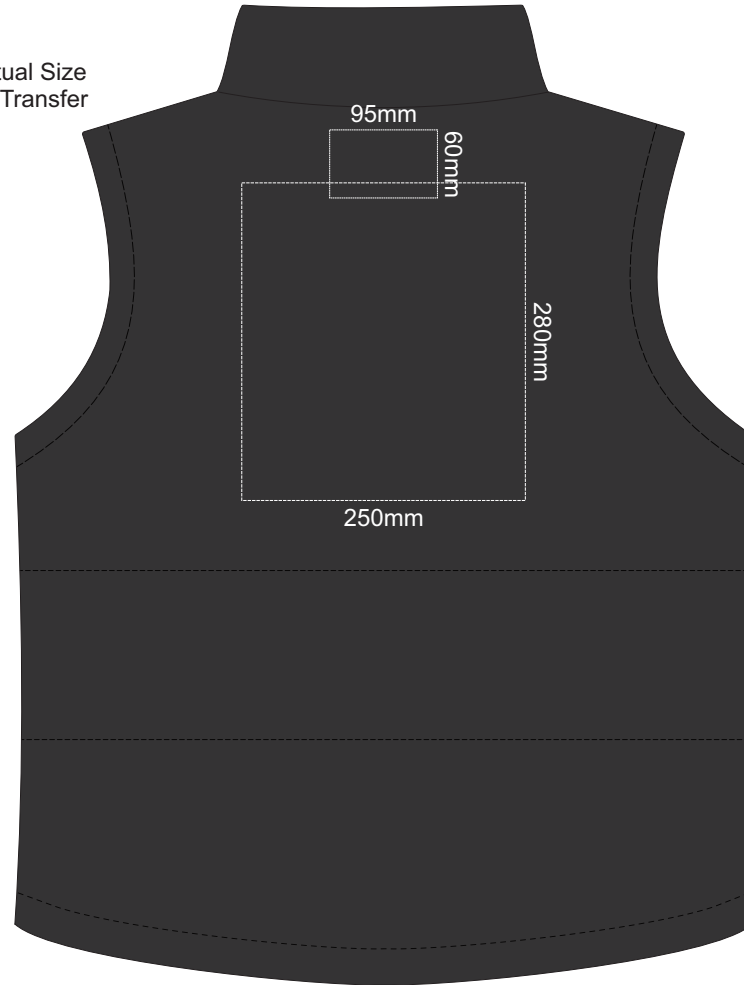

15% of Actual Size
Colourflex Transfer

FRONT SMALL

BACK SMALL

15% of Actual Size
Colourflex Transfer

FRONT MEDIUM

BACK MEDIUM

15% of Actual Size
Colourflex Transfer

FRONT LARGE

BACK LARGE

15% of Actual Size
Colourflex Transfer

FRONT EXTRA LARGE

BACK EXTRA LARGE

FRONT XXL LARGE

15% of Actual Size
Colourflex Transfer

BACK XXL LARGE

FRONT 3XL LARGE

15% of Actual Size
Colourflex Transfer

BACK 3XL LARGE

15% of Actual Size
Colourflex Transfer

FRONT 4XL LARGE

BACK 4XL LARGE

FRONT 5XL LARGE

15% of Actual Size
Colourflex Transfer

BACK 5XL LARGE

FRONT SMALL

15% of Actual Size
Embroidery

BACK SMALL

FRONT MEDIUM

15% of Actual Size
Embroidery

BACK MEDIUM

FRONT LARGE

15% of Actual Size
Embroidery