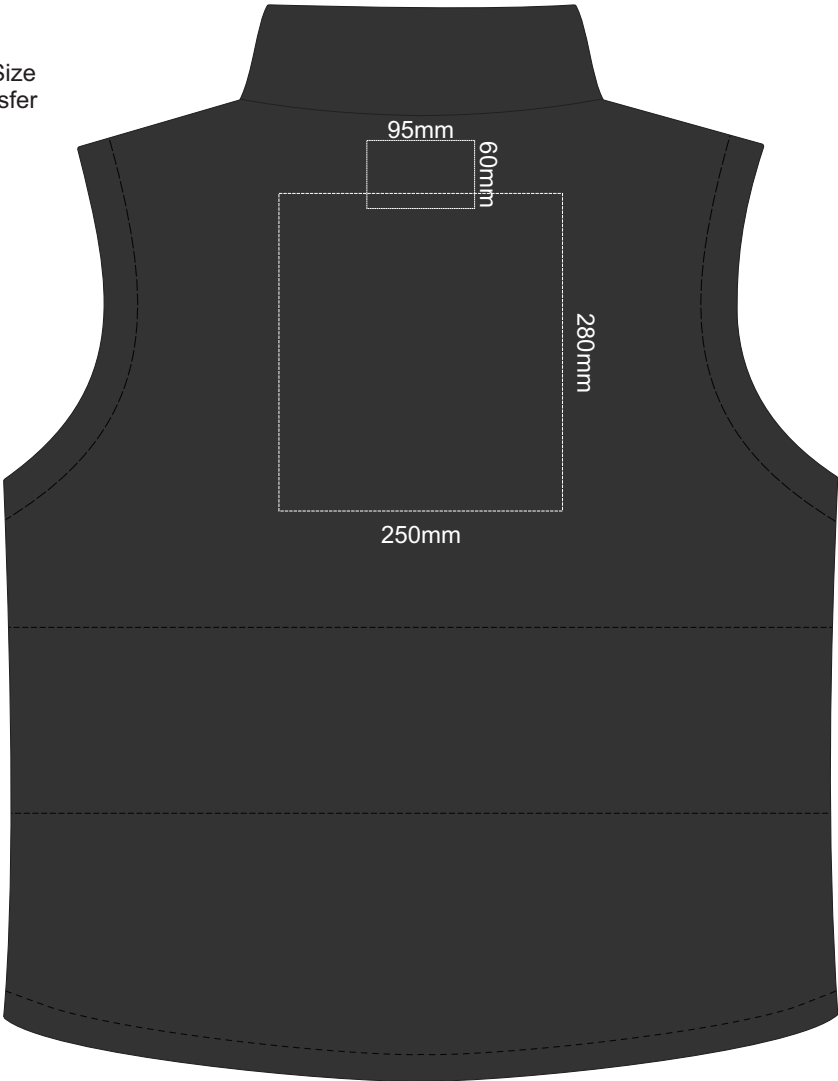

BACK LARGE

15% of Actual Size
Colourflex Transfer

FRONT EXTRA LARGE

BACK EXTRA LARGE

FRONT XXL LARGE

15% of Actual Size
Colourflex Transfer

BACK XXL LARGE

FRONT 3XL LARGE

15% of Actual Size
Colourflex Transfer

BACK 3XL LARGE

15% of Actual Size
Colourflex Transfer

FRONT 4XL LARGE

BACK 4XL LARGE

FRONT 5XL LARGE

15% of Actual Size
Colourflex Transfer

BACK 5XL LARGE

FRONT SMALL

15% of Actual Size
Embroidery

BACK SMALL

FRONT MEDIUM

15% of Actual Size
Embroidery

BACK MEDIUM

FRONT LARGE

15% of Actual Size
Embroidery