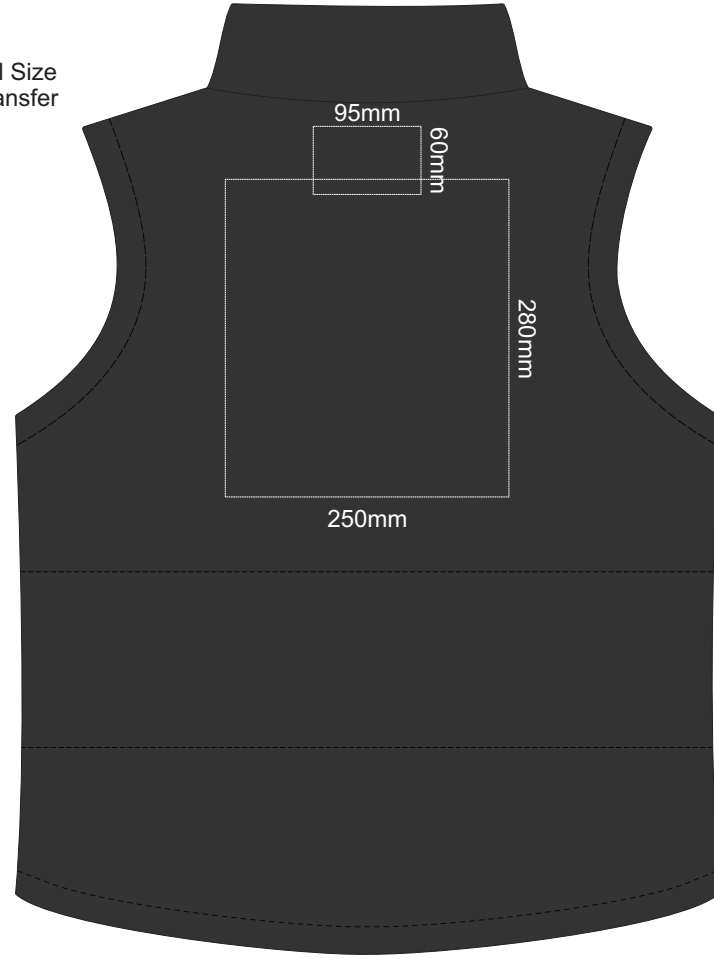

15% of Actual Size
Colourflex Transfer

FRONT SMALL

BACK SMALL

15% of Actual Size
Colourflex Transfer

FRONT MEDIUM

BACK MEDIUM

15% of Actual Size
Colourflex Transfer

FRONT LARGE

BACK LARGE

15% of Actual Size
Colourflex Transfer

FRONT EXTRA LARGE

BACK EXTRA LARGE

FRONT XXL LARGE

15% of Actual Size
Colourflex Transfer

BACK XXL LARGE

FRONT 3XL LARGE

15% of Actual Size
Colourflex Transfer

BACK 3XL LARGE

15% of Actual Size
Colourflex Transfer

FRONT 4XL LARGE

BACK 4XL LARGE

FRONT 5XL LARGE

15% of Actual Size
Colourflex Transfer

BACK 5XL LARGE

FRONT SMALL

15% of Actual Size
Embroidery

BACK SMALL

FRONT MEDIUM

15% of Actual Size
Embroidery

BACK MEDIUM

FRONT LARGE

15% of Actual Size
Embroidery