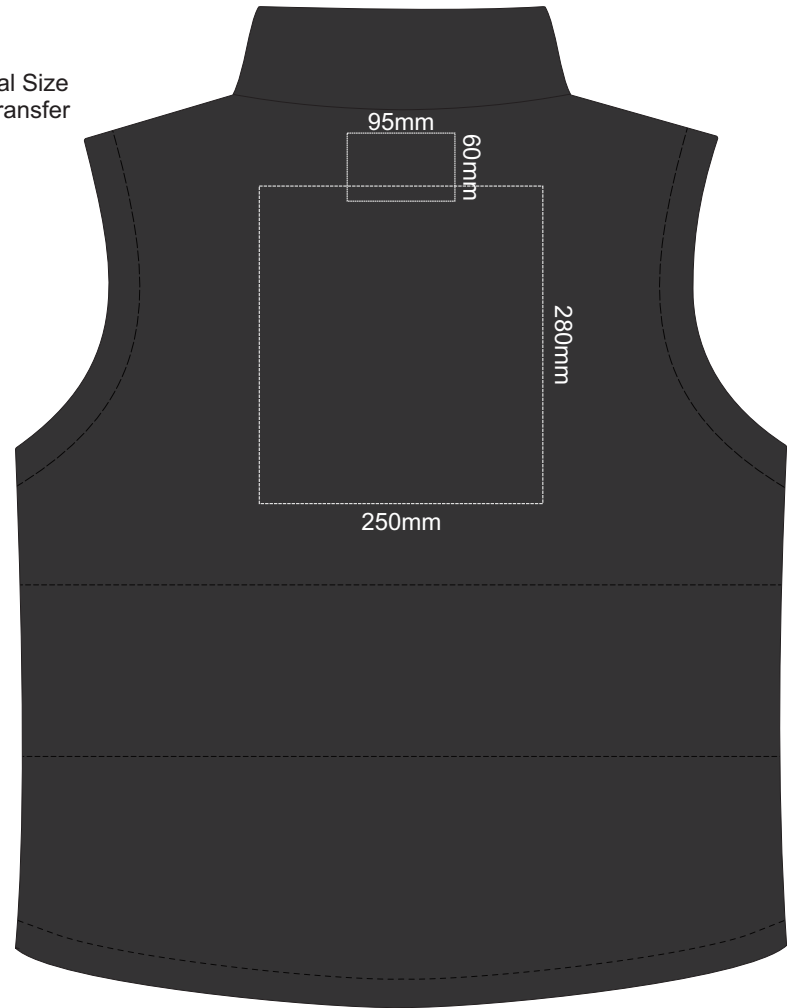

15% of Actual Size
Colourflex Transfer

FRONT SMALL

BACK SMALL

15% of Actual Size
Colourflex Transfer

FRONT MEDIUM

BACK MEDIUM

15% of Actual Size
Colourflex Transfer

FRONT LARGE

BACK LARGE

15% of Actual Size
Colourflex Transfer

FRONT EXTRA LARGE

BACK EXTRA LARGE

FRONT XXL LARGE

15% of Actual Size
Colourflex Transfer

BACK XXL LARGE

FRONT 3XL LARGE

15% of Actual Size
Colourflex Transfer

BACK 3XL LARGE

15% of Actual Size
Colourflex Transfer

FRONT 4XL LARGE

BACK 4XL LARGE

FRONT 5XL LARGE

15% of Actual Size
Colourflex Transfer

BACK 5XL LARGE

FRONT SMALL

15% of Actual Size
Embroidery

BACK SMALL

FRONT MEDIUM

15% of Actual Size
Embroidery

BACK MEDIUM

FRONT LARGE

15% of Actual Size
Embroidery