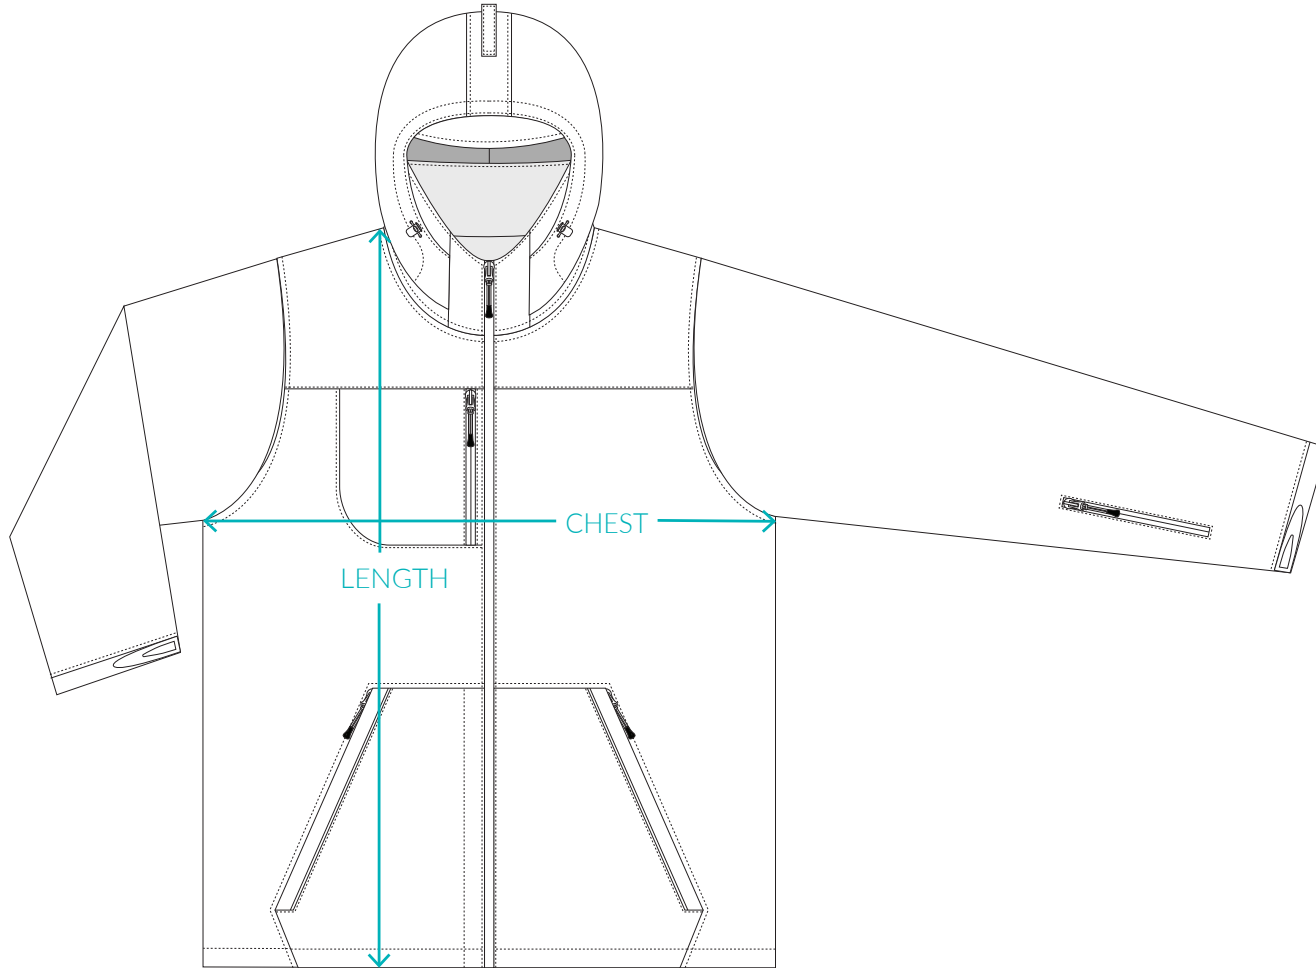

SOL'S Rock Men

12004

Size Chart (Centimetres)

	S	M	L	XL	XXL	3XL
LENGTH	76	78	80	82	84	86
CHEST	57	60	63	66	69	72

Material Information

340 GSM Soft Shell
94% Polyester 6% Elastane
100% Polyester Lining
100% Polyester Padding