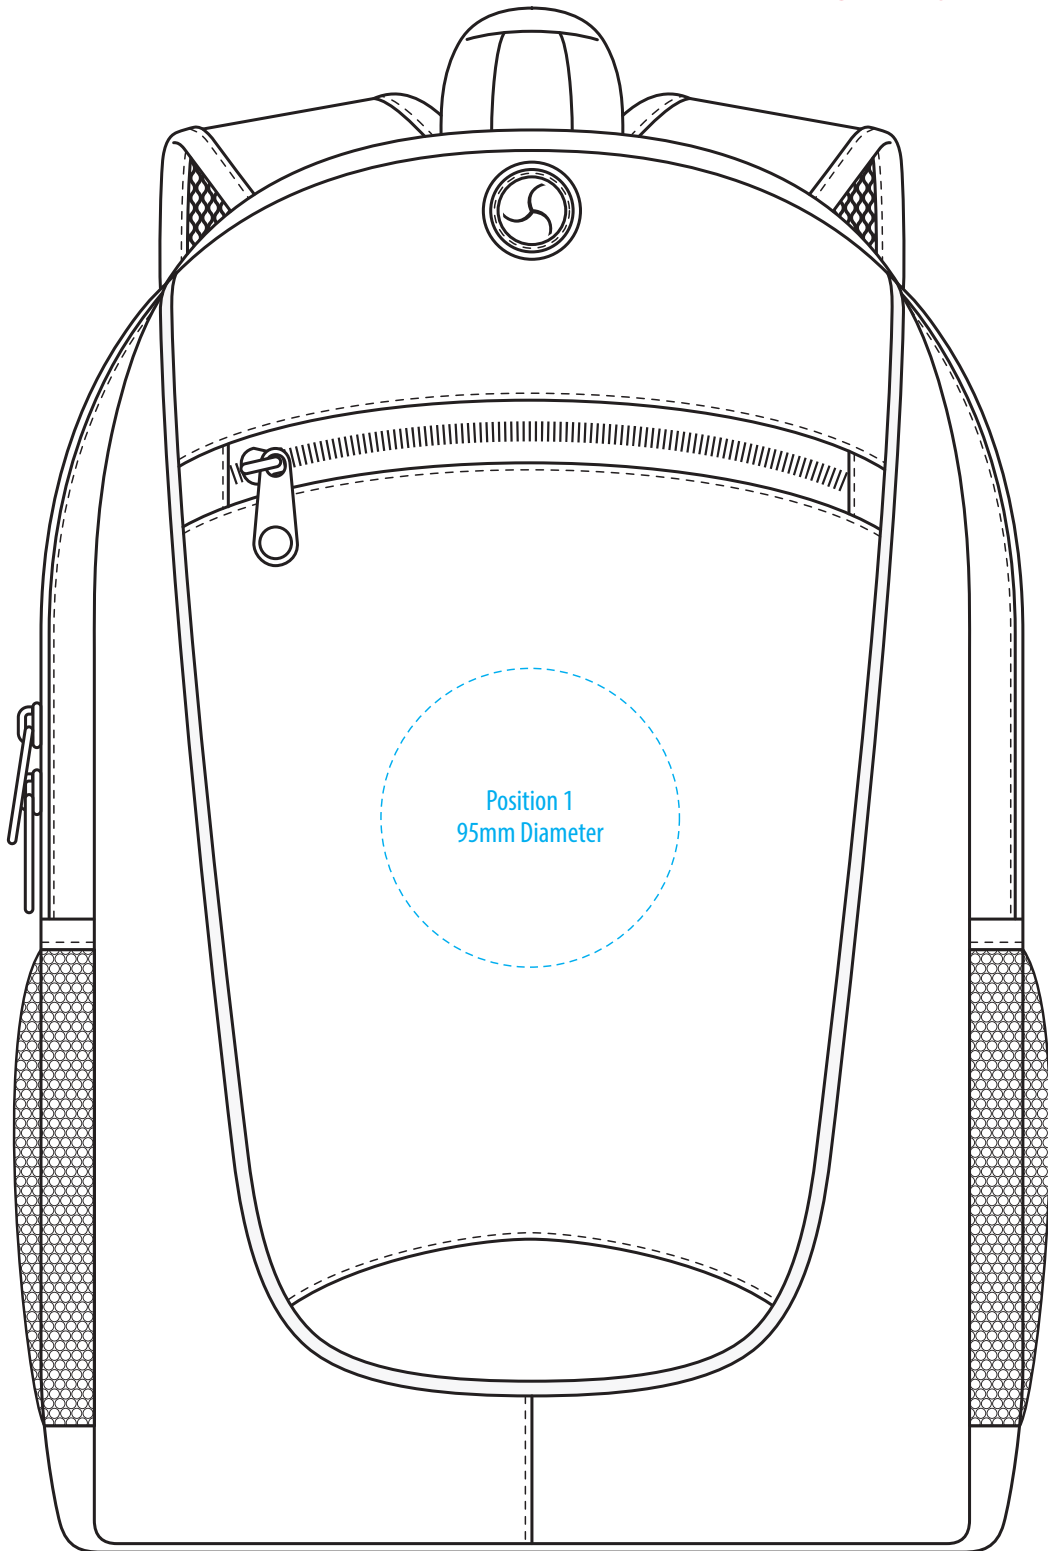

1199

FRONT

COLOUR

1199

NOTE:

The maximum decoration area is a guide only and is greatly dependant on the logo shape.

FRONT

EMBROIDERY / SUPASUB / SUPAETCH / SUPAFLEX AREA

1199

NOTE:

The maximum decoration area is a guide only and is greatly dependant on the logo shape.

Front Pocket
150mm W x 130mm H

FRONT

SUPACOLOUR