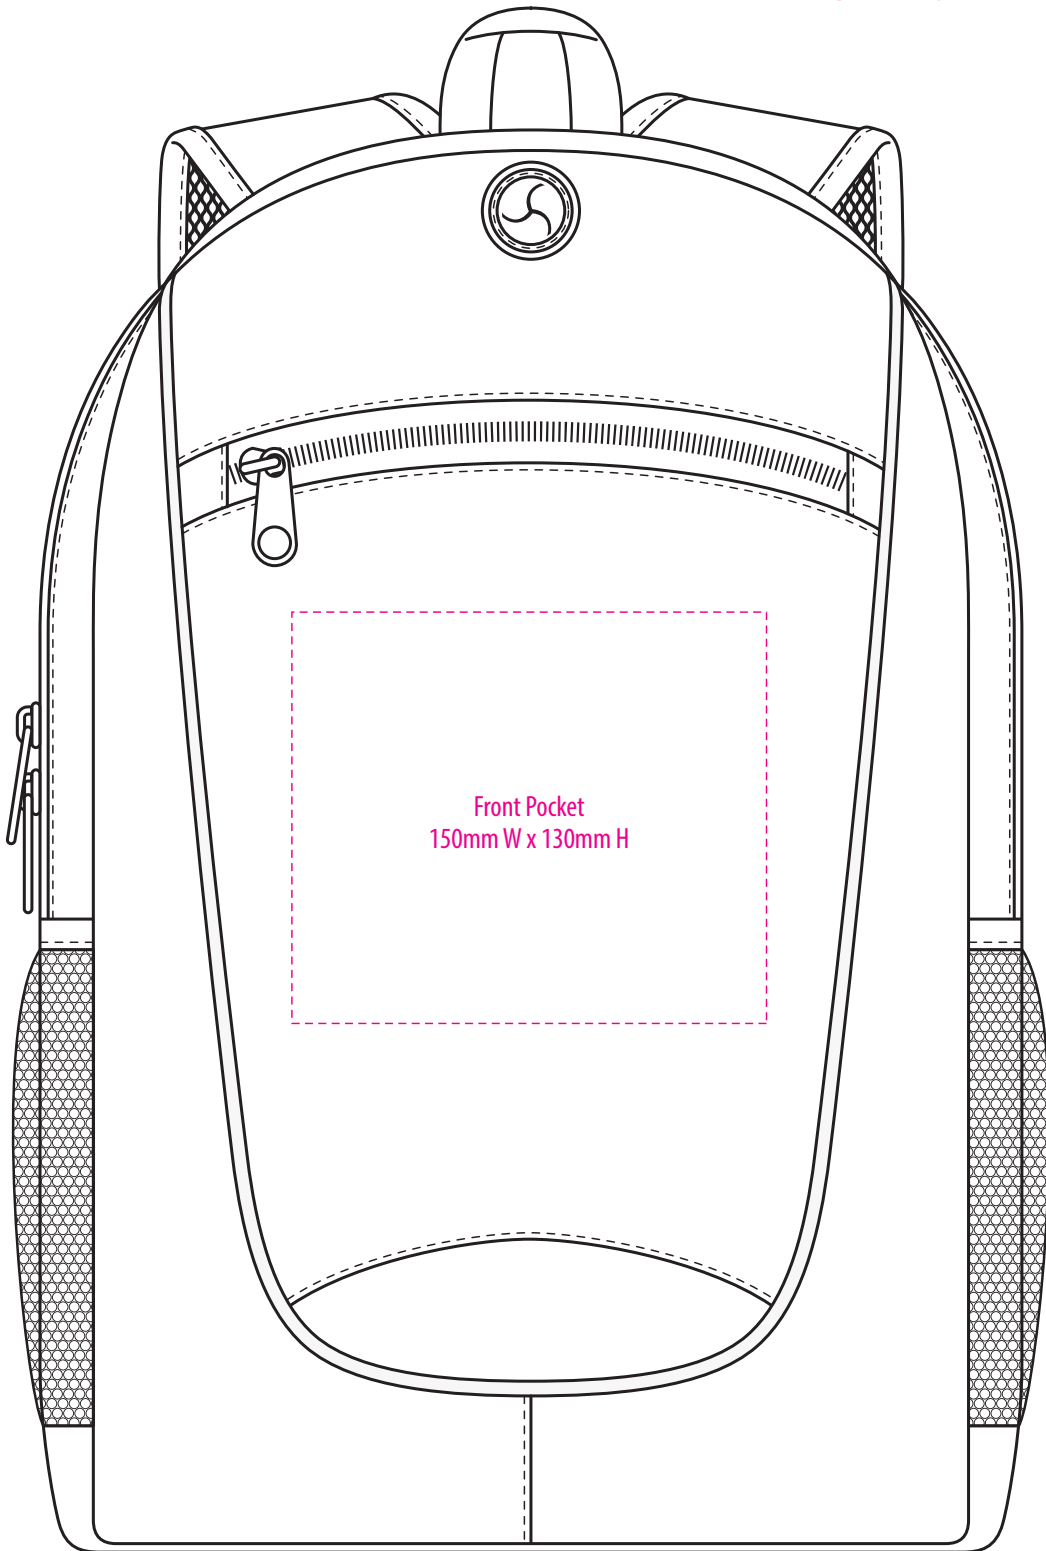

1199

FRONT

COLOUR

1199

NOTE:

The maximum decoration area is a guide only and is greatly dependant on the logo shape.

FRONT

EMBROIDERY / SUPASUB / SUPAETCH / SUPAFLEX AREA

1199

NOTE:

The maximum decoration area is a guide only and is greatly dependant on the logo shape.

Front Pocket
150mm W x 130mm H

FRONT

SUPACOLOUR