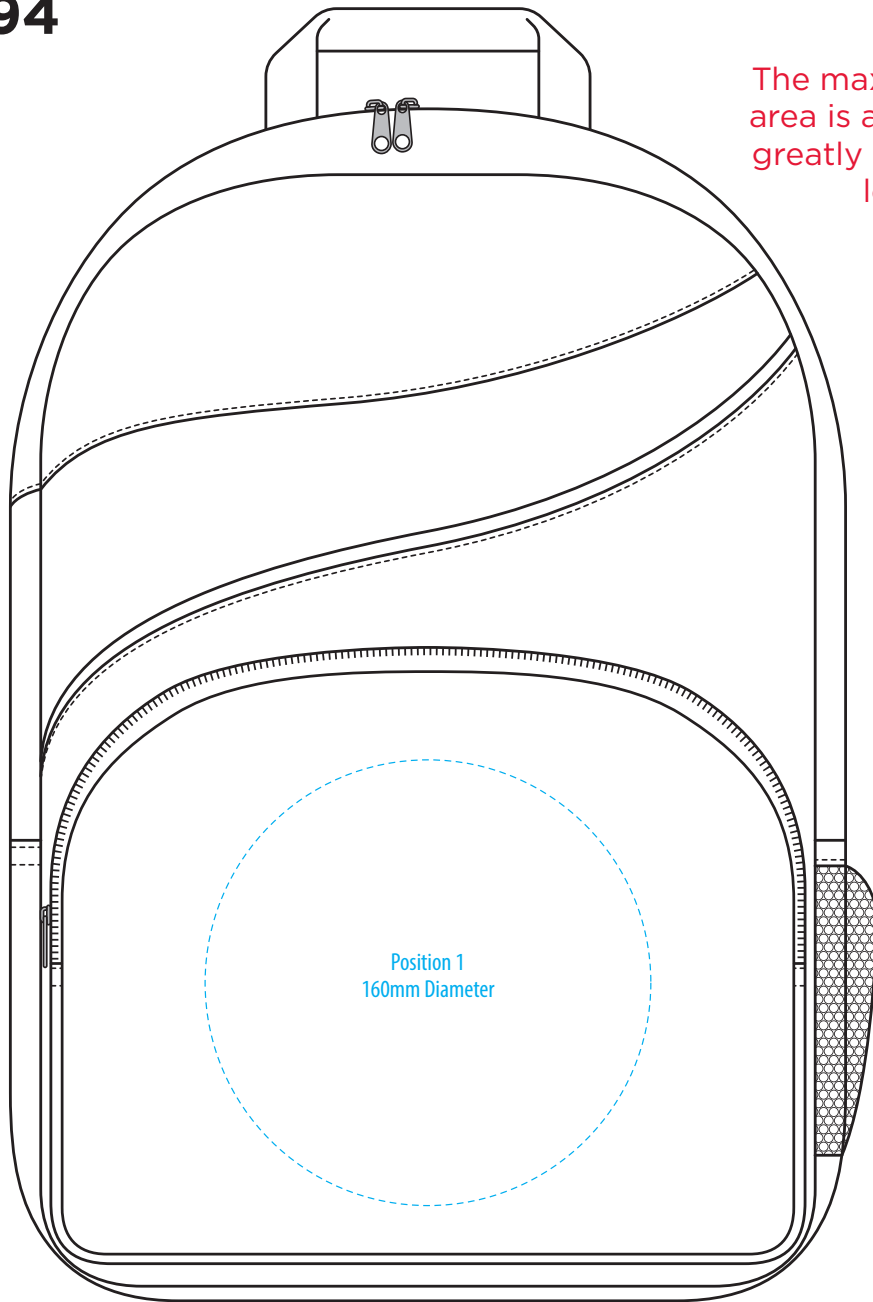

1194

FRONT

BACK

-----  
COLOUR

1194

FRONT

**NOTE:**

The maximum decoration area is a guide only and is greatly dependant on the logo shape.

BACK

-----  
EMBROIDERY

1194

FRONT

**NOTE:**

The maximum decoration area is a guide only and is greatly dependant on the logo shape.

BACK

-----  
SUPACOLOUR

1194

FRONT

**NOTE:**

The maximum decoration area is a guide only and is greatly dependant on the logo shape.

BACK

SUPASUB / SUPAETCH / SUPAFLEX

1194

Position 1  
170mm W x 130mm H

FRONT

**NOTE:**

The maximum decoration area is a guide only and is greatly dependant on the logo shape.

BACK

PRINT