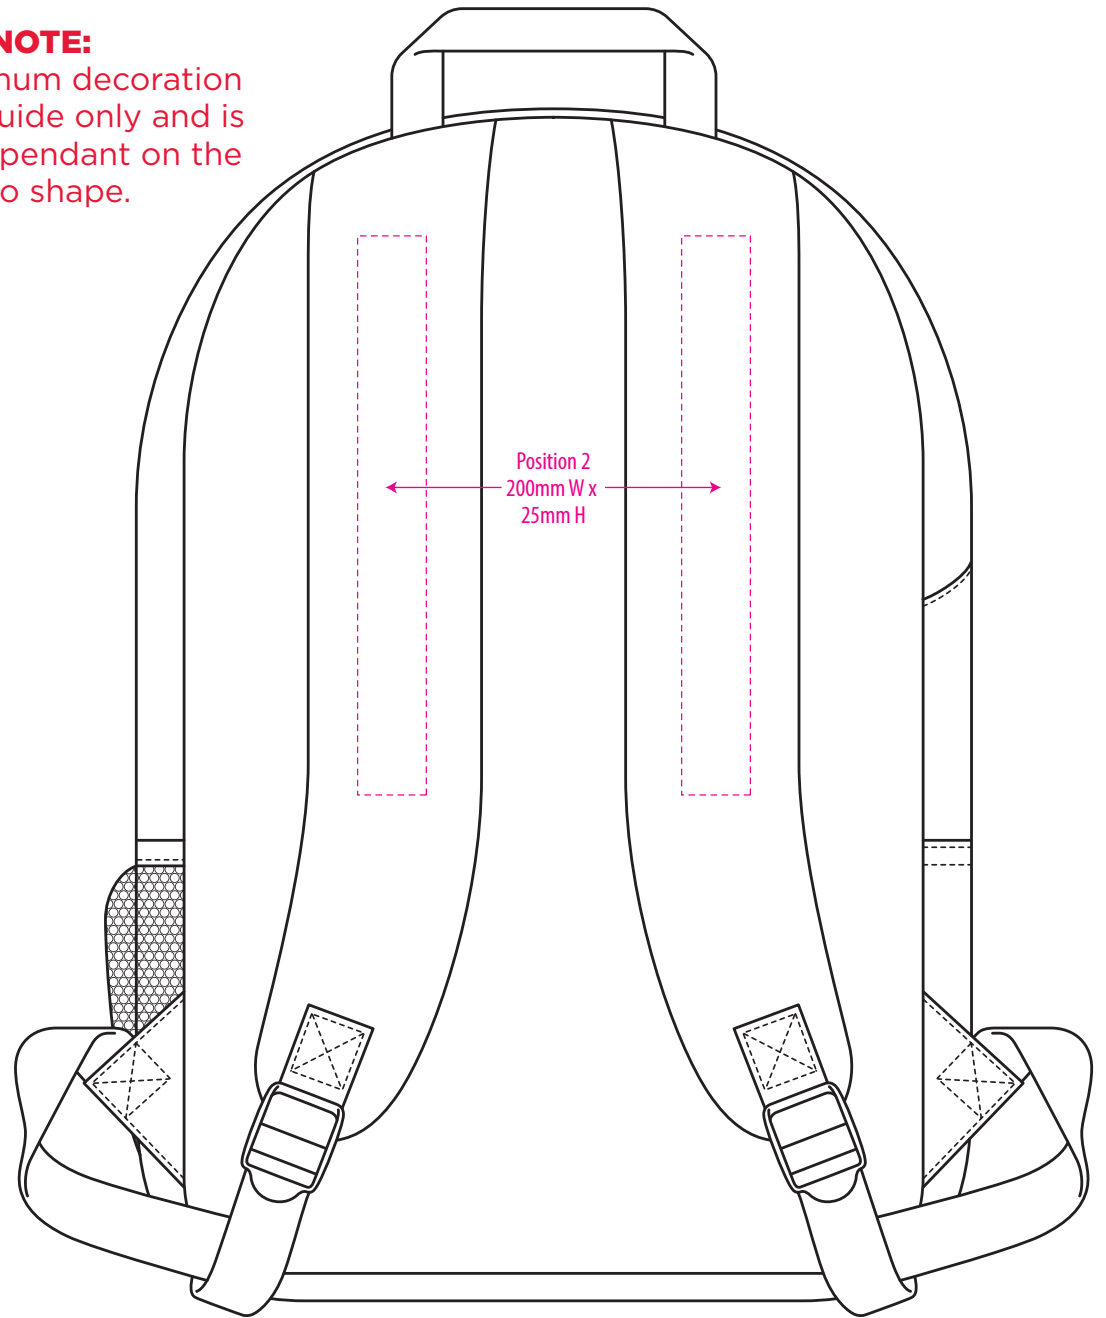

BACK

-----  
EMBROIDERY

1194

FRONT

**NOTE:**

The maximum decoration area is a guide only and is greatly dependant on the logo shape.

BACK

-----  
SUPACOLOUR

1194

FRONT

**NOTE:**

The maximum decoration area is a guide only and is greatly dependant on the logo shape.

BACK

SUPASUB / SUPAETCH / SUPAFLEX

1194

Position 1  
170mm W x 130mm H

FRONT

**NOTE:**

The maximum decoration area is a guide only and is greatly dependant on the logo shape.

BACK

PRINT