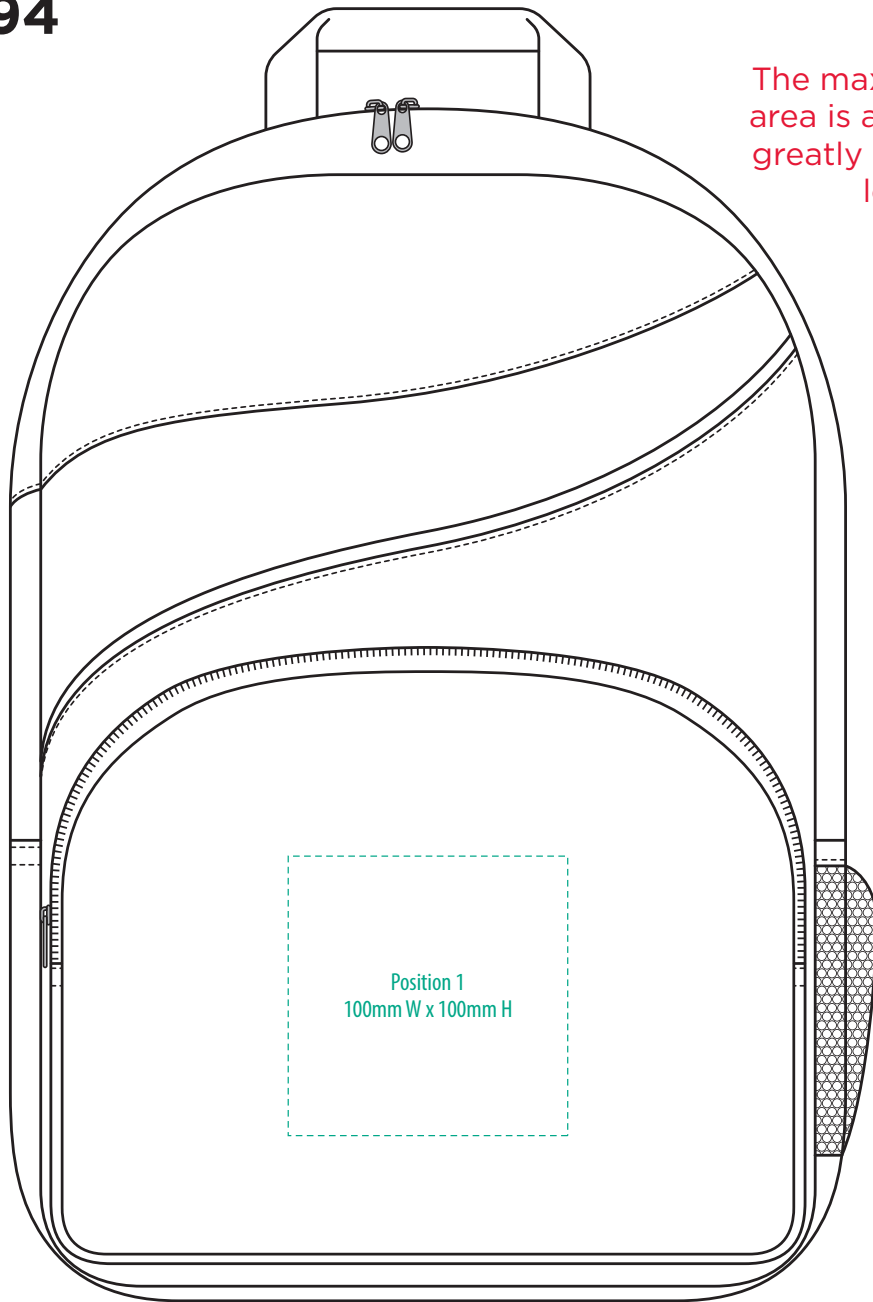

BACK

-----  
EMBROIDERY

1194

FRONT

**NOTE:**

The maximum decoration area is a guide only and is greatly dependant on the logo shape.

BACK

-----  
SUPACOLOUR

1194

FRONT

**NOTE:**

The maximum decoration area is a guide only and is greatly dependant on the logo shape.

BACK

SUPASUB / SUPAETCH / SUPAFLEX

1194

Position 1  
170mm W x 130mm H

FRONT

**NOTE:**

The maximum decoration area is a guide only and is greatly dependant on the logo shape.

BACK

PRINT