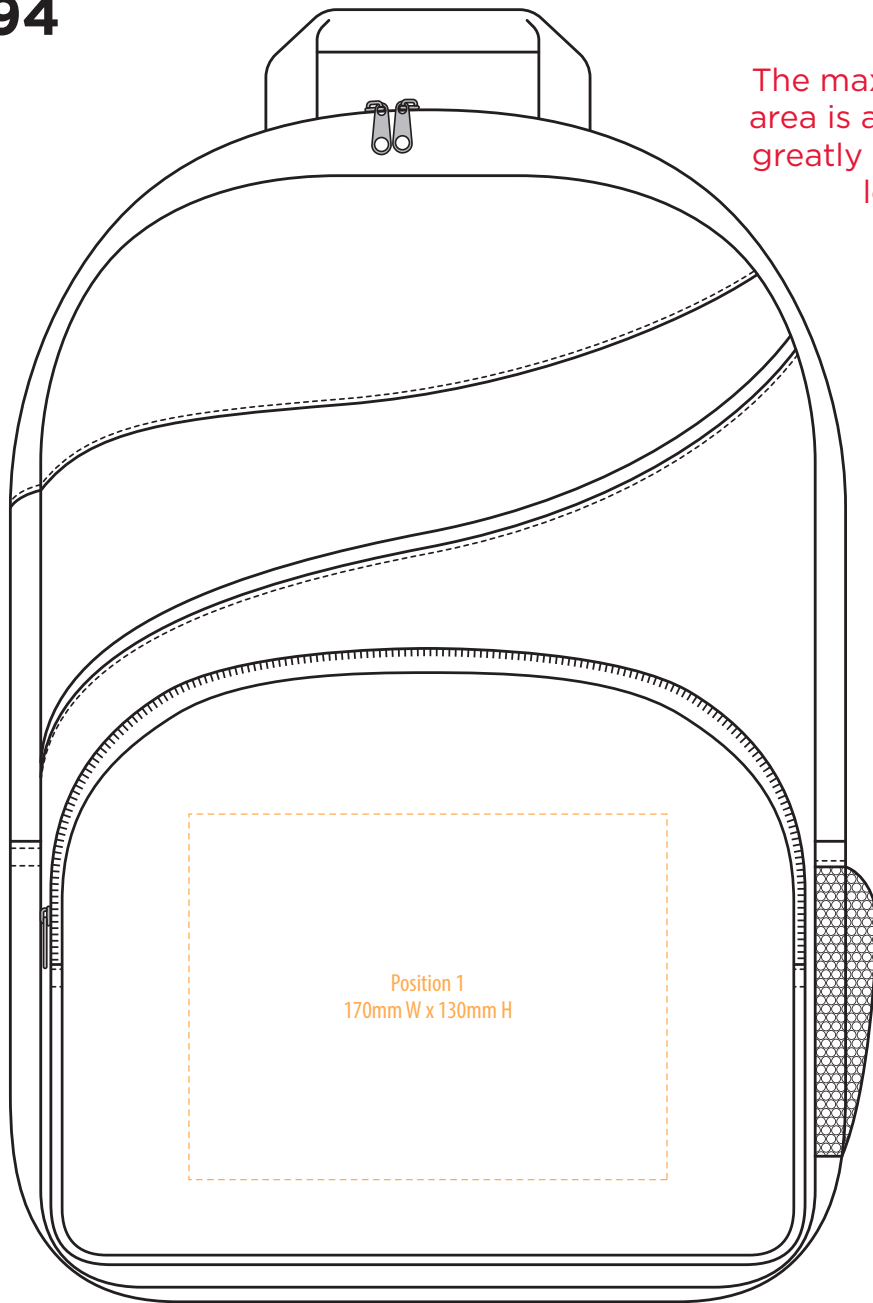

1194

FRONT

**NOTE:**

The maximum decoration area is a guide only and is greatly dependant on the logo shape.

BACK

SUPASUB / SUPAETCH / SUPAFLEX

1194

Position 1  
170mm W x 130mm H

FRONT

**NOTE:**

The maximum decoration area is a guide only and is greatly dependant on the logo shape.

BACK

PRINT