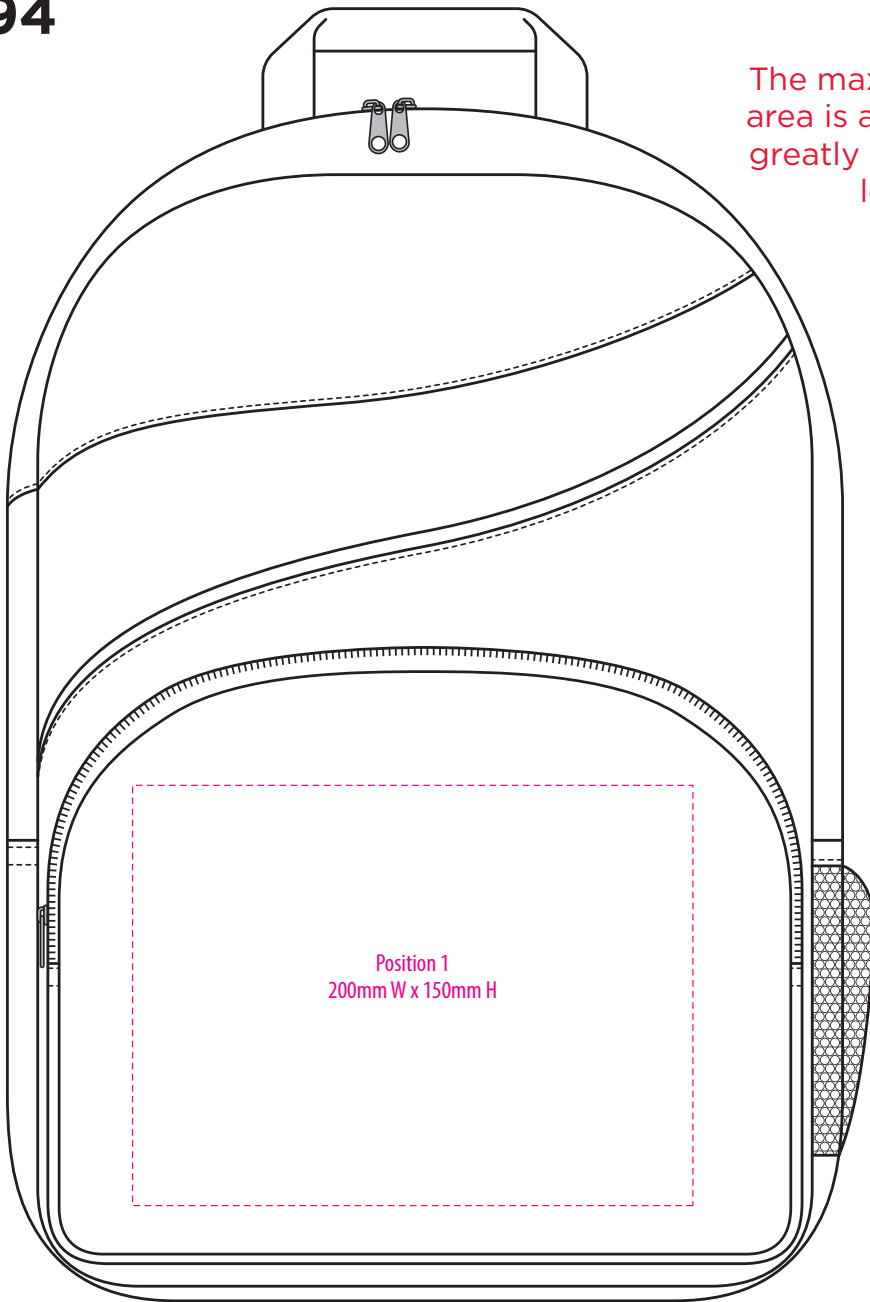

1194

FRONT

BACK

-----  
COLOUR

1194

FRONT

**NOTE:**

The maximum decoration area is a guide only and is greatly dependant on the logo shape.

BACK

-----  
EMBROIDERY

1194

FRONT

**NOTE:**

The maximum decoration area is a guide only and is greatly dependant on the logo shape.

BACK

-----  
SUPACOLOUR

1194

FRONT

**NOTE:**

The maximum decoration area is a guide only and is greatly dependant on the logo shape.

BACK

SUPASUB / SUPAETCH / SUPAFLEX

1194

Position 1  
170mm W x 130mm H

FRONT

**NOTE:**

The maximum decoration area is a guide only and is greatly dependant on the logo shape.

BACK

PRINT