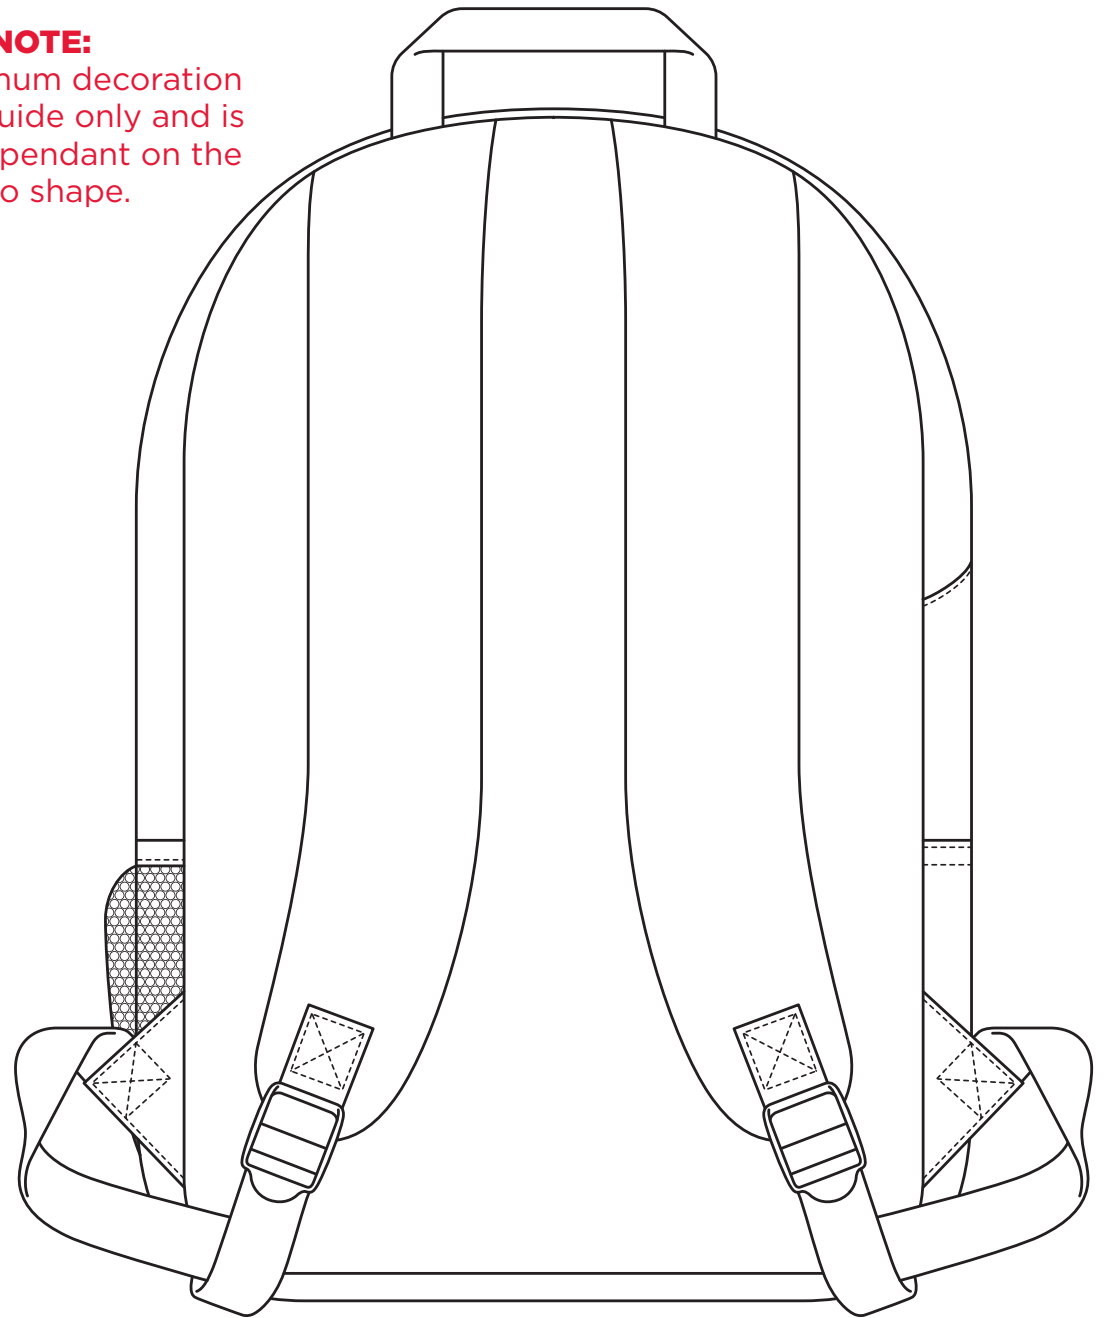

1194

FRONT

BACK

-----  
COLOUR

1194

FRONT

**NOTE:**

The maximum decoration area is a guide only and is greatly dependant on the logo shape.

BACK

-----  
EMBROIDERY

1194

FRONT

**NOTE:**

The maximum decoration area is a guide only and is greatly dependant on the logo shape.

BACK

-----  
SUPACOLOUR

1194

FRONT

**NOTE:**

The maximum decoration area is a guide only and is greatly dependant on the logo shape.

BACK

SUPASUB / SUPAETCH / SUPAFLEX

1194

Position 1  
170mm W x 130mm H

FRONT

**NOTE:**

The maximum decoration area is a guide only and is greatly dependant on the logo shape.

BACK

PRINT