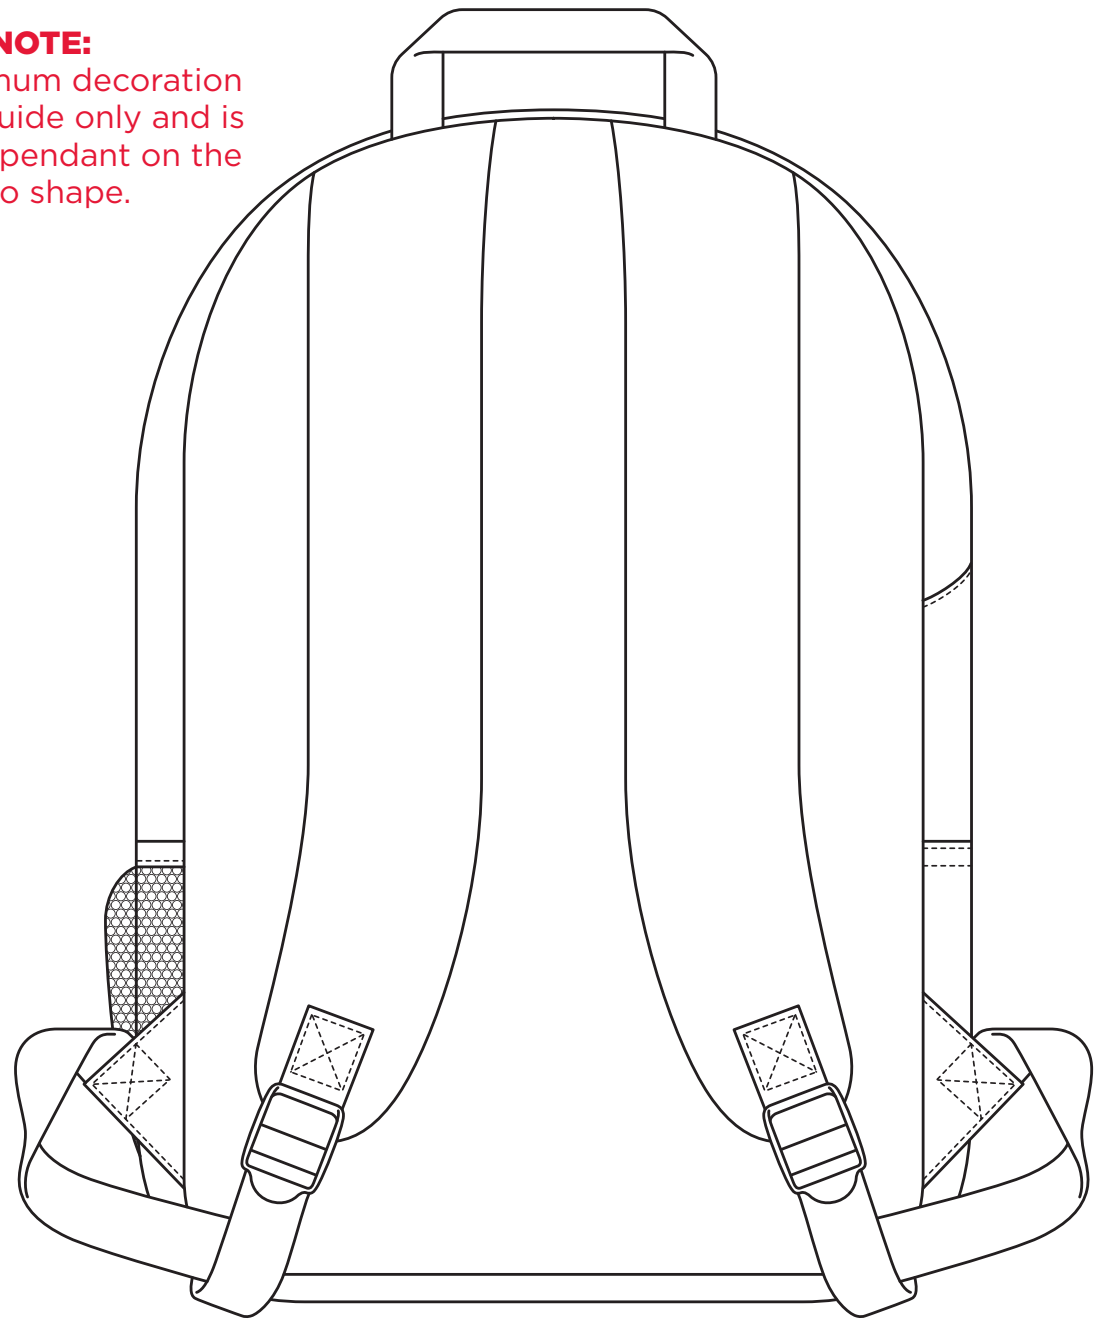

BACK

-----  
EMBROIDERY

1194

FRONT

**NOTE:**

The maximum decoration area is a guide only and is greatly dependant on the logo shape.

BACK

-----  
SUPACOLOUR

1194

FRONT

**NOTE:**

The maximum decoration area is a guide only and is greatly dependant on the logo shape.

BACK

SUPASUB / SUPAETCH / SUPAFLEX

1194

Position 1  
170mm W x 130mm H

FRONT

**NOTE:**

The maximum decoration area is a guide only and is greatly dependant on the logo shape.

BACK

PRINT