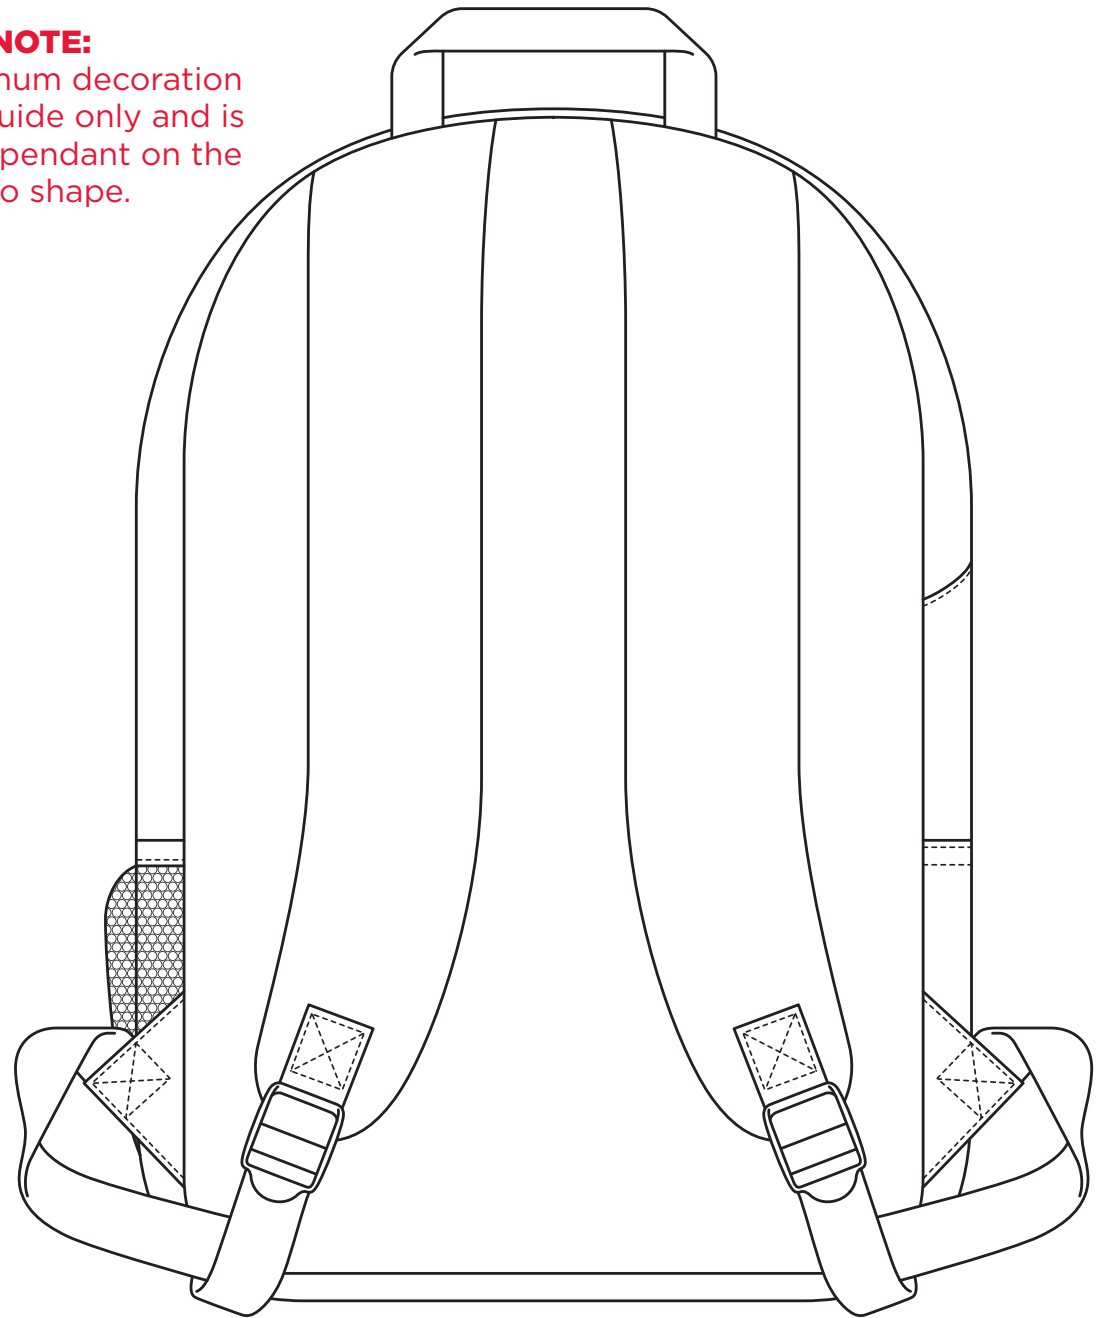

BACK

-----  
EMBROIDERY

1194

FRONT

**NOTE:**

The maximum decoration area is a guide only and is greatly dependant on the logo shape.

BACK

-----  
SUPACOLOUR

1194

FRONT

**NOTE:**

The maximum decoration area is a guide only and is greatly dependant on the logo shape.

BACK

SUPASUB / SUPAETCH / SUPAFLEX

1194

Position 1  
170mm W x 130mm H

FRONT

**NOTE:**

The maximum decoration area is a guide only and is greatly dependant on the logo shape.

BACK

PRINT