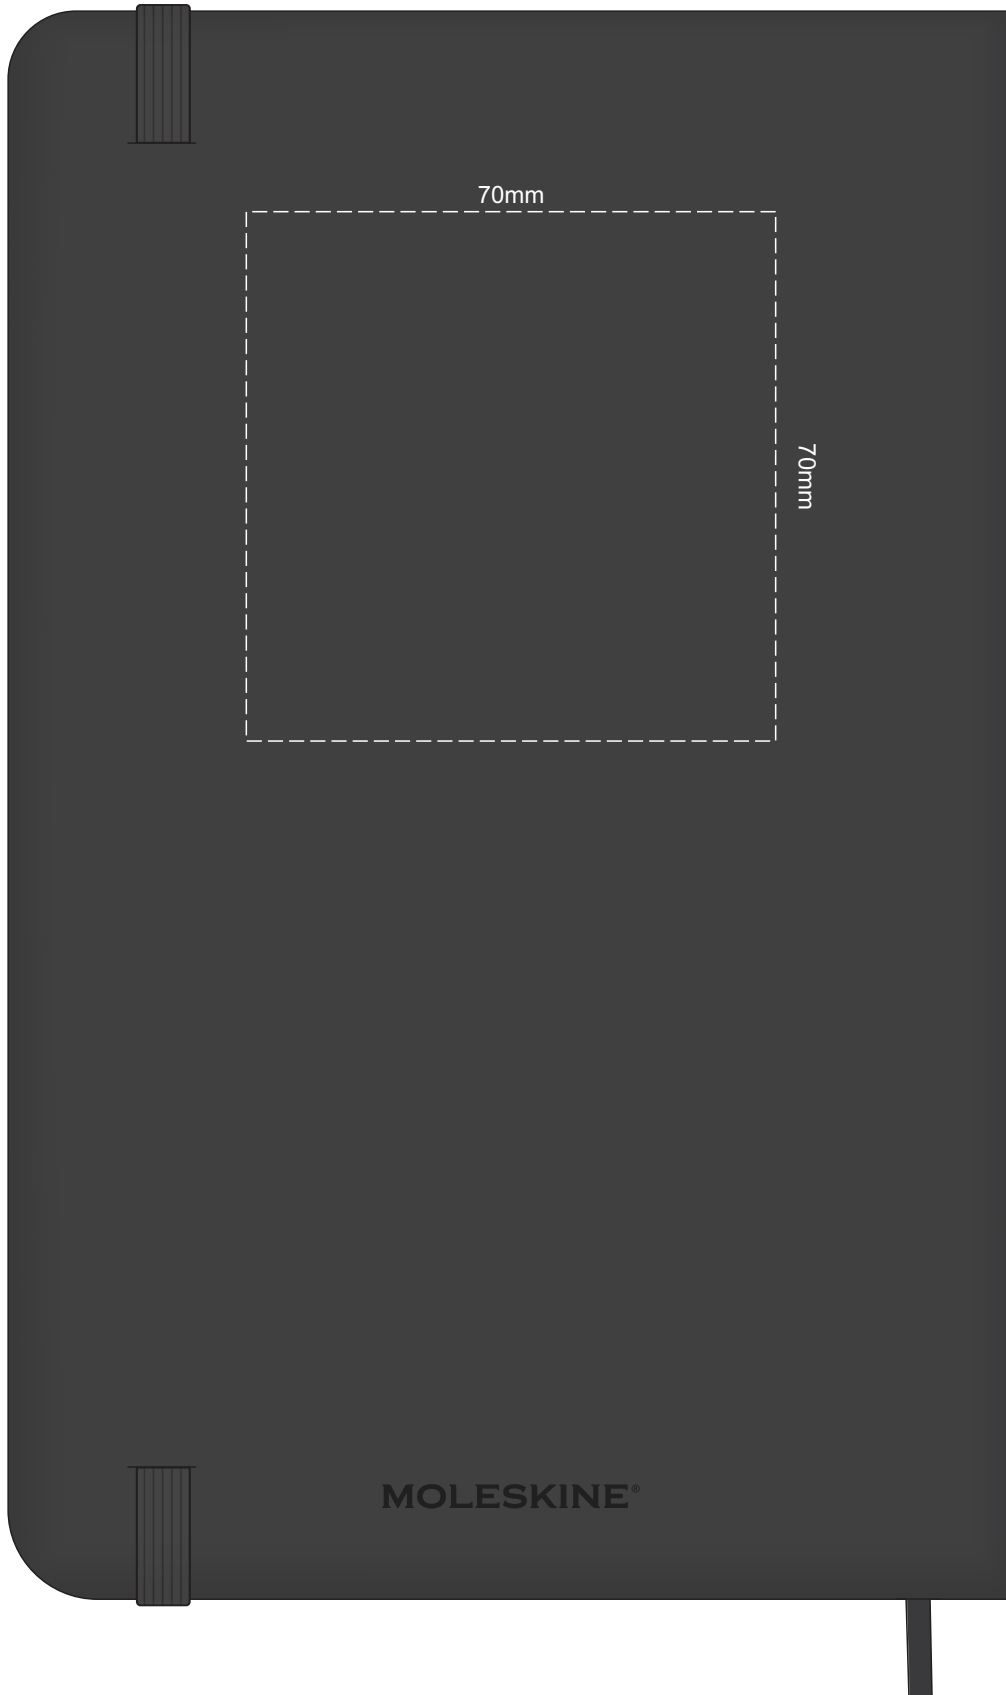

100% of Actual Size
Pad Print

POSITION K

50mm

100% of Actual Size
Direct Digital

POSITION K

60mm

100% of Actual Size
Debossing Front Cover
Debossing XL Front Cover

Print area 100 x 80mm is moveable within the XL deboss area and can rotate to suit.

100% of Actual Size
Debossing Back Cover

100% of Actual Size
Screen Print (one colour)

70% of Actual Size
Pad Print Front End-Paper

55mm

65mm

35mm

55mm

In case of loss, please return to:

As a reward: \$ _____

M ■ ■ ■

■ ■ ■

■ ■ ■

■ ■ ■

Branding area can be moved **anywhere** within the red lines.

70% of Actual Size
Pad Print Back End-Paper

Branding area can be moved anywhere within the red lines.

70% of Actual Size
Digital Print - Belly Band Template

25% of Actual Size

Belly Band Assembled on Notebook

- Green Line = Fold Lines when assembled on notebook
- Blue Line = The SIGNIFICANT PRINT AREA
(Keep all critical images & text within this box)
- Black Line = Maximum print area
- Pink Line = Bleed off to here