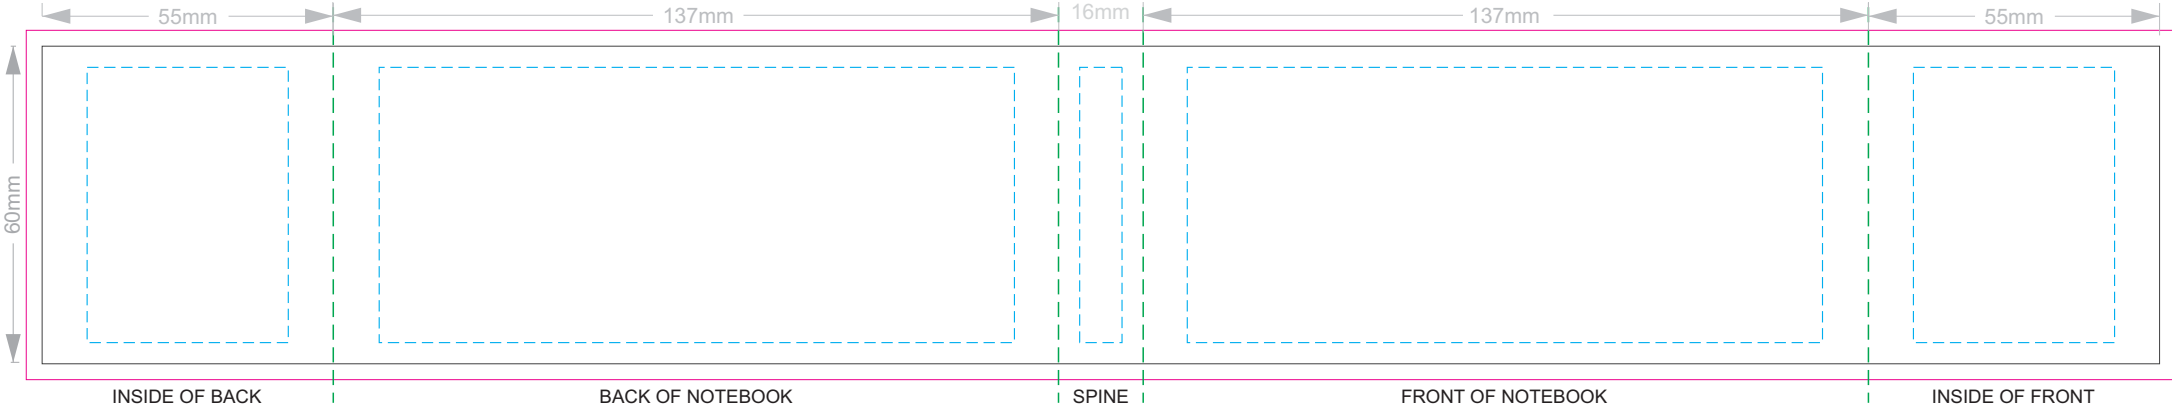

100% of Actual Size
Pad Print

POSITION K

50mm

100% of Actual Size
Direct Digital

POSITION K

60mm

100% of Actual Size
Debossing Front Cover
Debossing XL Front Cover

Print area 100 x 80mm is moveable within the XL deboss area and can rotate to suit.

100% of Actual Size
Debossing Back Cover

100% of Actual Size
Screen Print (one colour)

70% of Actual Size
Pad Print Front End-Paper

55mm

65mm

35mm

55mm

In case of loss, please return to:

As a reward: \$ _____

M ■ ■ ■

■ ■ ■

■ ■ ■

■ ■ ■

Branding area can be moved **anywhere** within the red lines.

70% of Actual Size
Pad Print Back End-Paper

Branding area can be moved anywhere within the red lines.

70% of Actual Size
Digital Print - Belly Band Template

25% of Actual Size

Belly Band Assembled on Notebook

- Green Line = Fold Lines when assembled on notebook
- Blue Line = The SIGNIFICANT PRINT AREA
(Keep all critical images & text within this box)
- Black Line = Maximum print area
- Pink Line = Bleed off to here