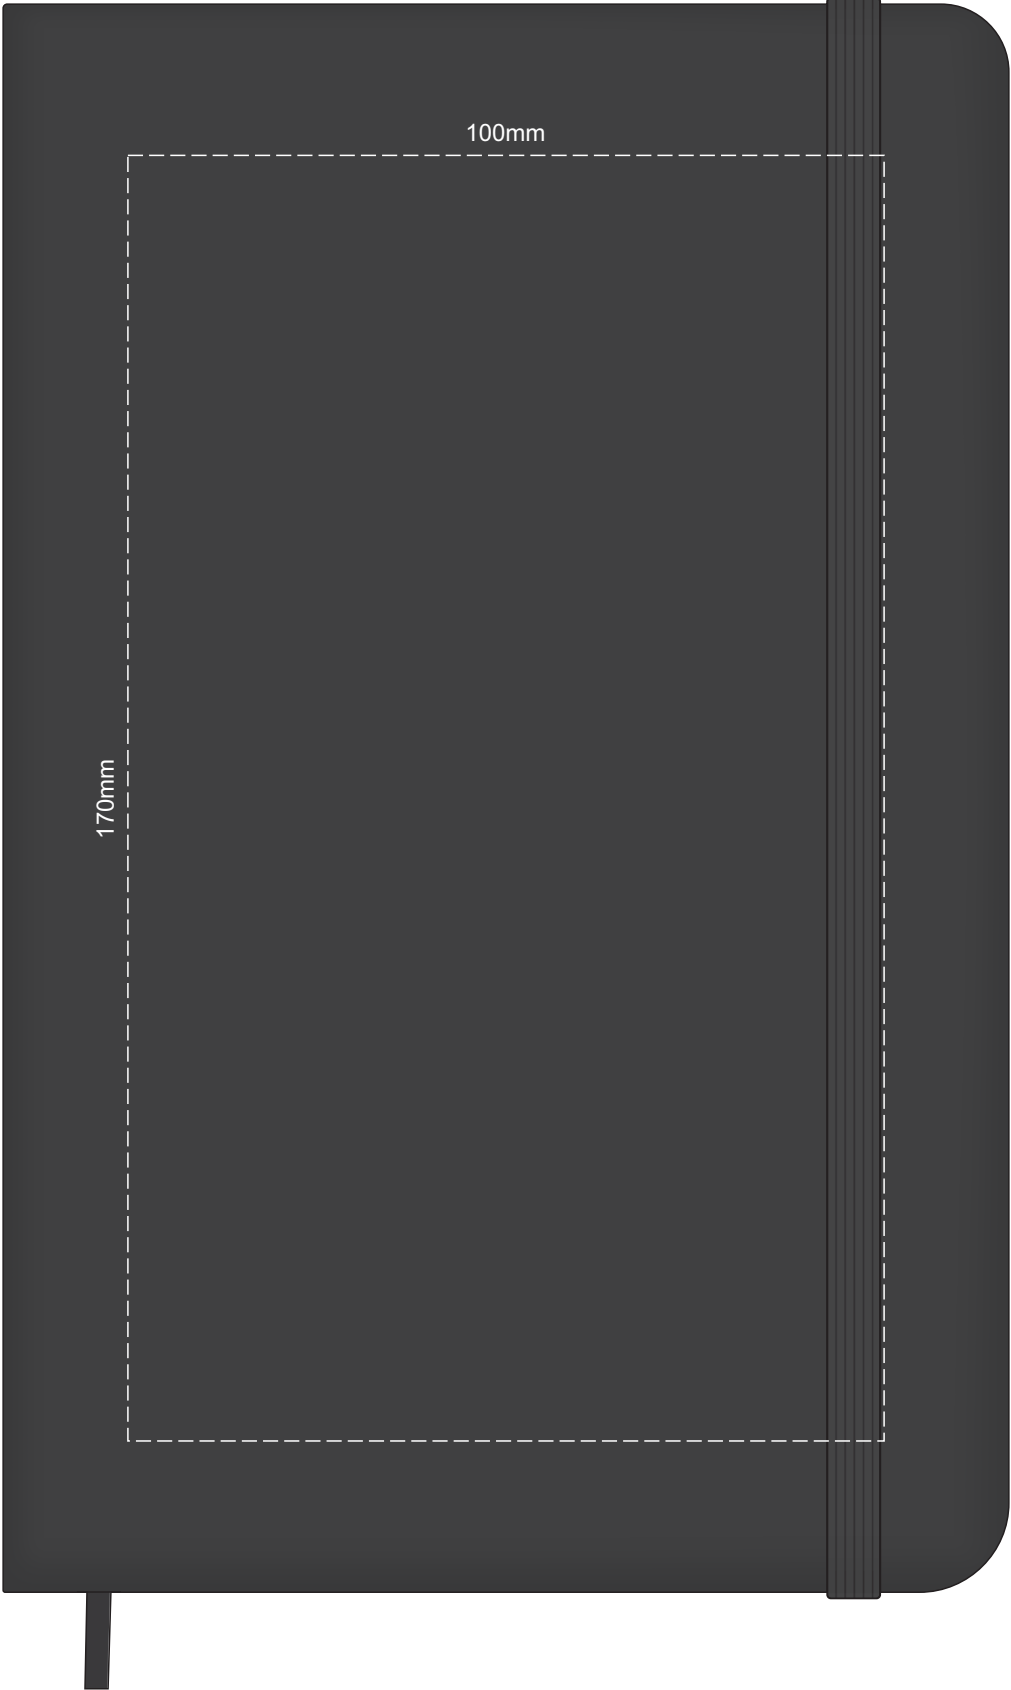

100% of Actual Size
Pad Print

POSITION K

50mm

100% of Actual Size
Direct Digital

POSITION K

60mm

100% of Actual Size
Debossing Front Cover
Debossing XL Front Cover

Print area 100 x 80mm is moveable within the XL deboss area and can rotate to suit.

100% of Actual Size
Debossing Back Cover

100% of Actual Size
Screen Print (one colour)

70% of Actual Size
Pad Print Front End-Paper

55mm

65mm

35mm

55mm

In case of loss, please return to:

As a reward: \$ _____

M ■ ■ ■

■ ■ ■

■ ■ ■

■ ■ ■

Branding area can be moved **anywhere** within the red lines.

70% of Actual Size
Pad Print Back End-Paper

Branding area can be moved anywhere within the red lines.

70% of Actual Size
Digital Print - Belly Band Template

25% of Actual Size

Belly Band Assembled on Notebook

- Green Line = Fold Lines when assembled on notebook
- Blue Line = The SIGNIFICANT PRINT AREA
(Keep all critical images & text within this box)
- Black Line = Maximum print area
- Pink Line = Bleed off to here