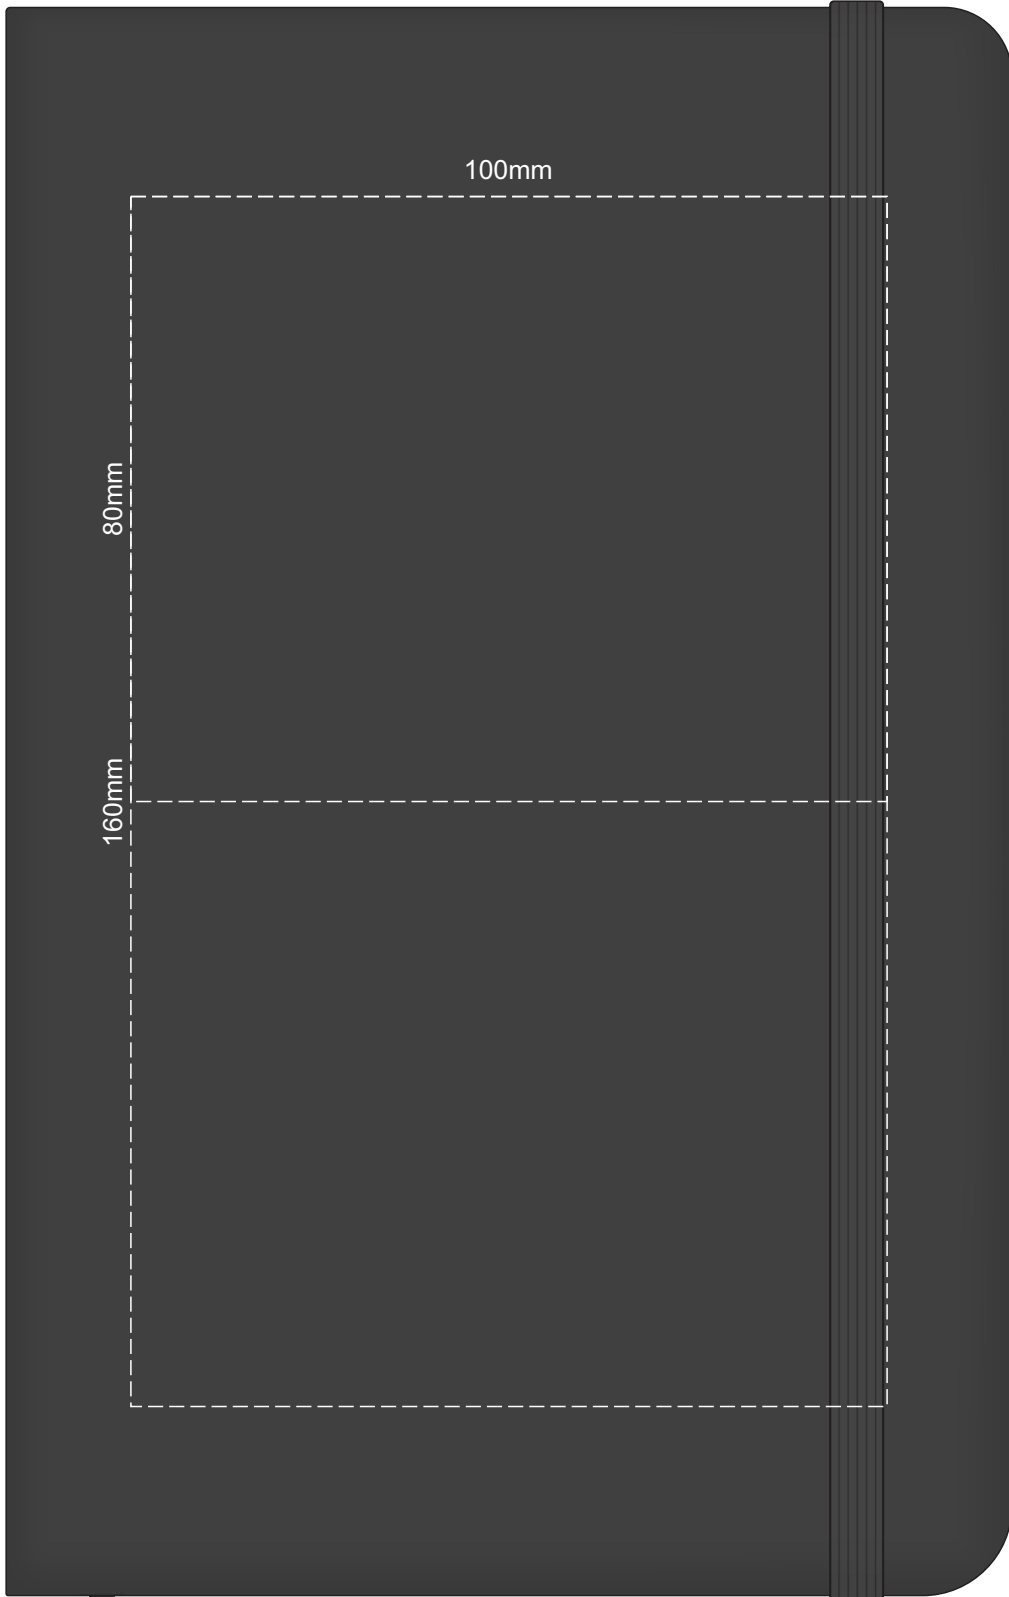

100% of Actual Size
Pad Print

POSITION K

50mm

100% of Actual Size
Direct Digital

POSITION K

60mm

100% of Actual Size
Debossing Front Cover
Debossing XL Front Cover

Print area 100 x 80mm is moveable within the XL deboss area and can rotate to suit.

100% of Actual Size
Debossing Back Cover

100% of Actual Size
Screen Print (one colour)

70% of Actual Size
Pad Print Front End-Paper

55mm

65mm

35mm

55mm

In case of loss, please return to:

As a reward: \$ _____

M ■ ■ ■

■ ■ ■

■ ■ ■

■ ■ ■

Branding area can be moved **anywhere** within the red lines.

70% of Actual Size
Pad Print Back End-Paper

Branding area can be moved anywhere within the red lines.

70% of Actual Size
Digital Print - Belly Band Template

25% of Actual Size

Belly Band Assembled on Notebook

- Green Line = Fold Lines when assembled on notebook
- Blue Line = The SIGNIFICANT PRINT AREA
(Keep all critical images & text within this box)
- Black Line = Maximum print area
- Pink Line = Bleed off to here