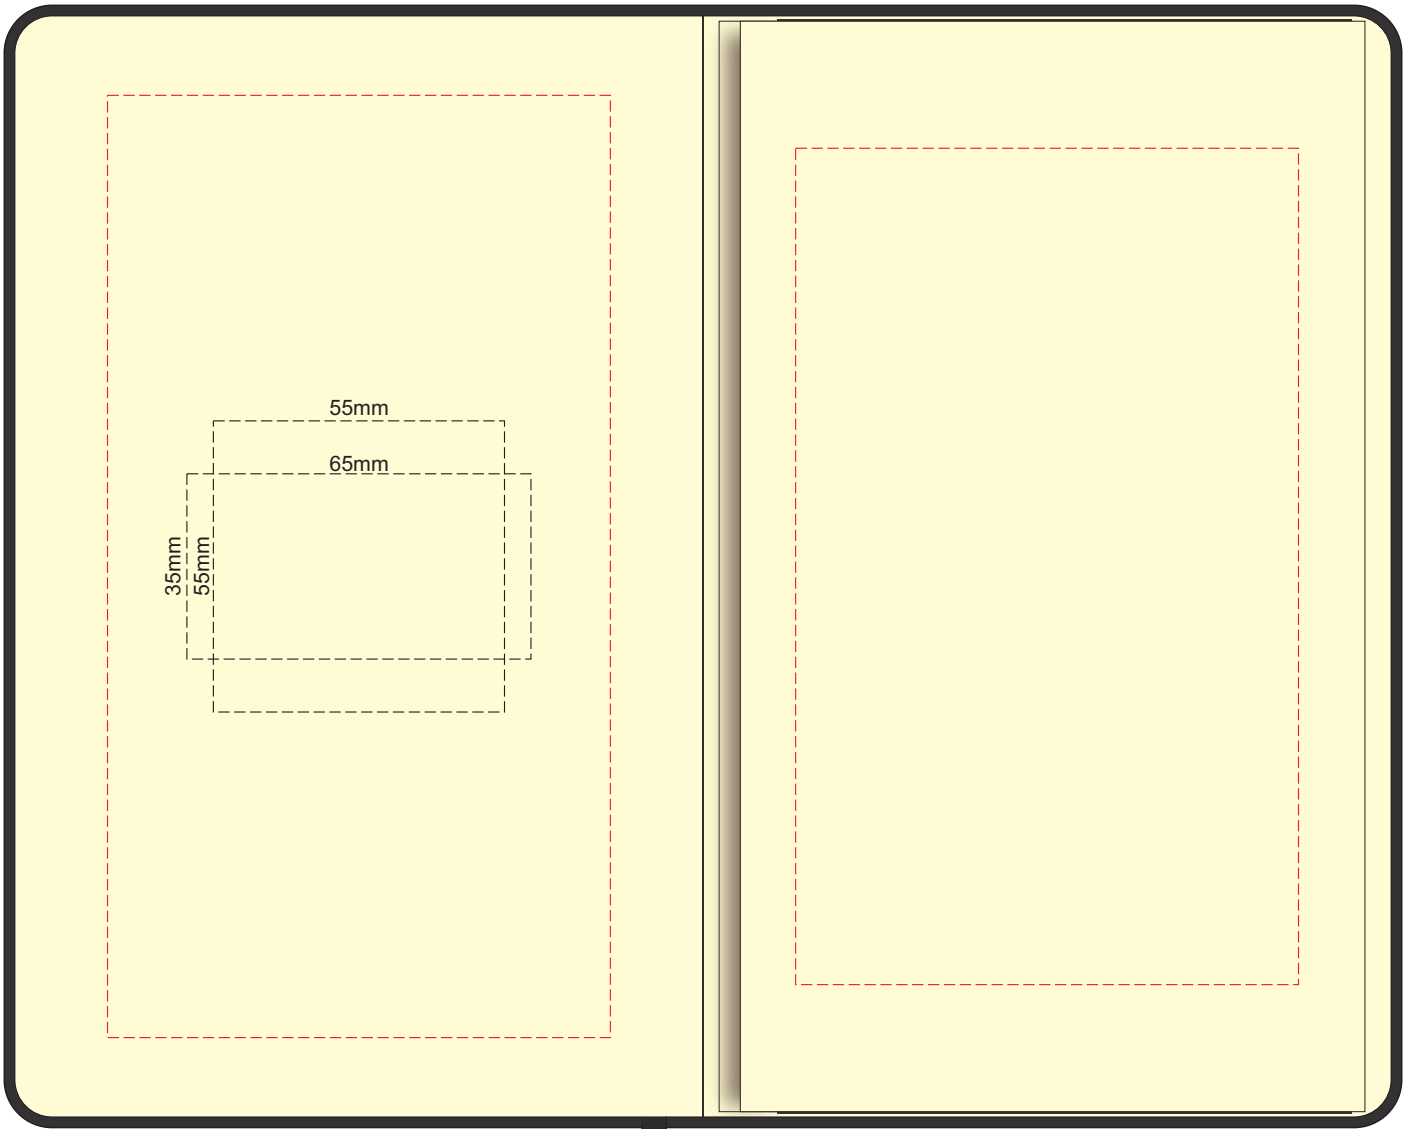

100% of Actual Size
Pad Print

POSITION K

50mm

100% of Actual Size
Direct Digital

POSITION K

60mm

100% of Actual Size
Debossing Front Cover
Debossing XL Front Cover

Print area 100 x 80mm is moveable within the XL deboss area and can rotate to suit.

100% of Actual Size
Debossing Back Cover

100% of Actual Size
Screen Print (one colour)

70% of Actual Size
Pad Print Front End-Paper

55mm

65mm

35mm

55mm

In case of loss, please return to:

As a reward: \$ _____

M ■ ■ ■

■ ■ ■

■ ■ ■

■ ■ ■

Branding area can be moved **anywhere** within the red lines.

70% of Actual Size
Pad Print Back End-Paper

Branding area can be moved anywhere within the red lines.

70% of Actual Size
Digital Print - Belly Band Template

25% of Actual Size

Belly Band Assembled on Notebook

- Green Line = Fold Lines when assembled on notebook
- Blue Line = The SIGNIFICANT PRINT AREA
(Keep all critical images & text within this box)
- Black Line = Maximum print area
- Pink Line = Bleed off to here