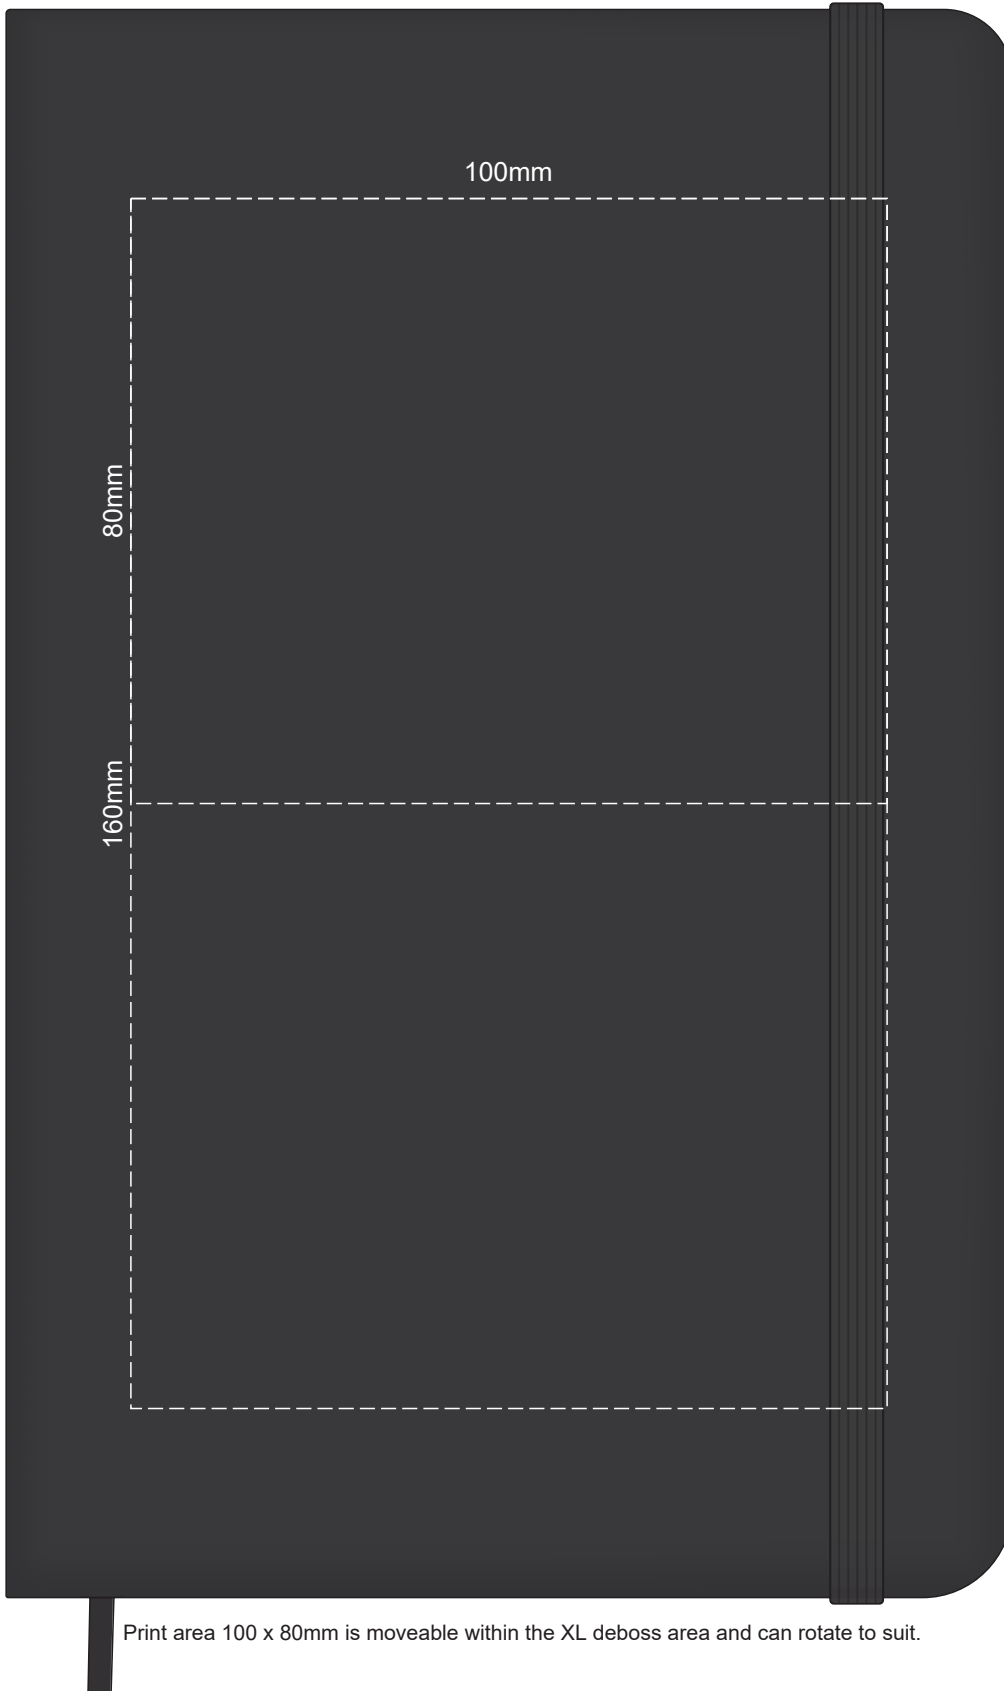

100% of Actual Size  
Debossing Front Cover  
Debossing XL Front Cover

100% of Actual Size  
Debossing Back Cover

MOLESKINE®

100% of Actual Size  
Screen Print (one colour)

Branding area can be moved anywhere within the red line.

80% of Actual Size  
Pad Print Front End-Paper

Branding area can be moved **anywhere within the red lines.**

80% of Actual Size  
Pad Print Back End-Paper

Branding area can be moved anywhere within the red lines.

70% of Actual Size  
Digital Print - Belly Band Template

25% of Actual Size

- Green Line = Fold Lines when assembled on notebook
- Blue Line = The SIGNIFICANT PRINT AREA  
(Keep all critical images & text within this box)
- Black Line = Maximum print area
- Pink Line = Bleed off to here

Belly Band Assembled on Notebook