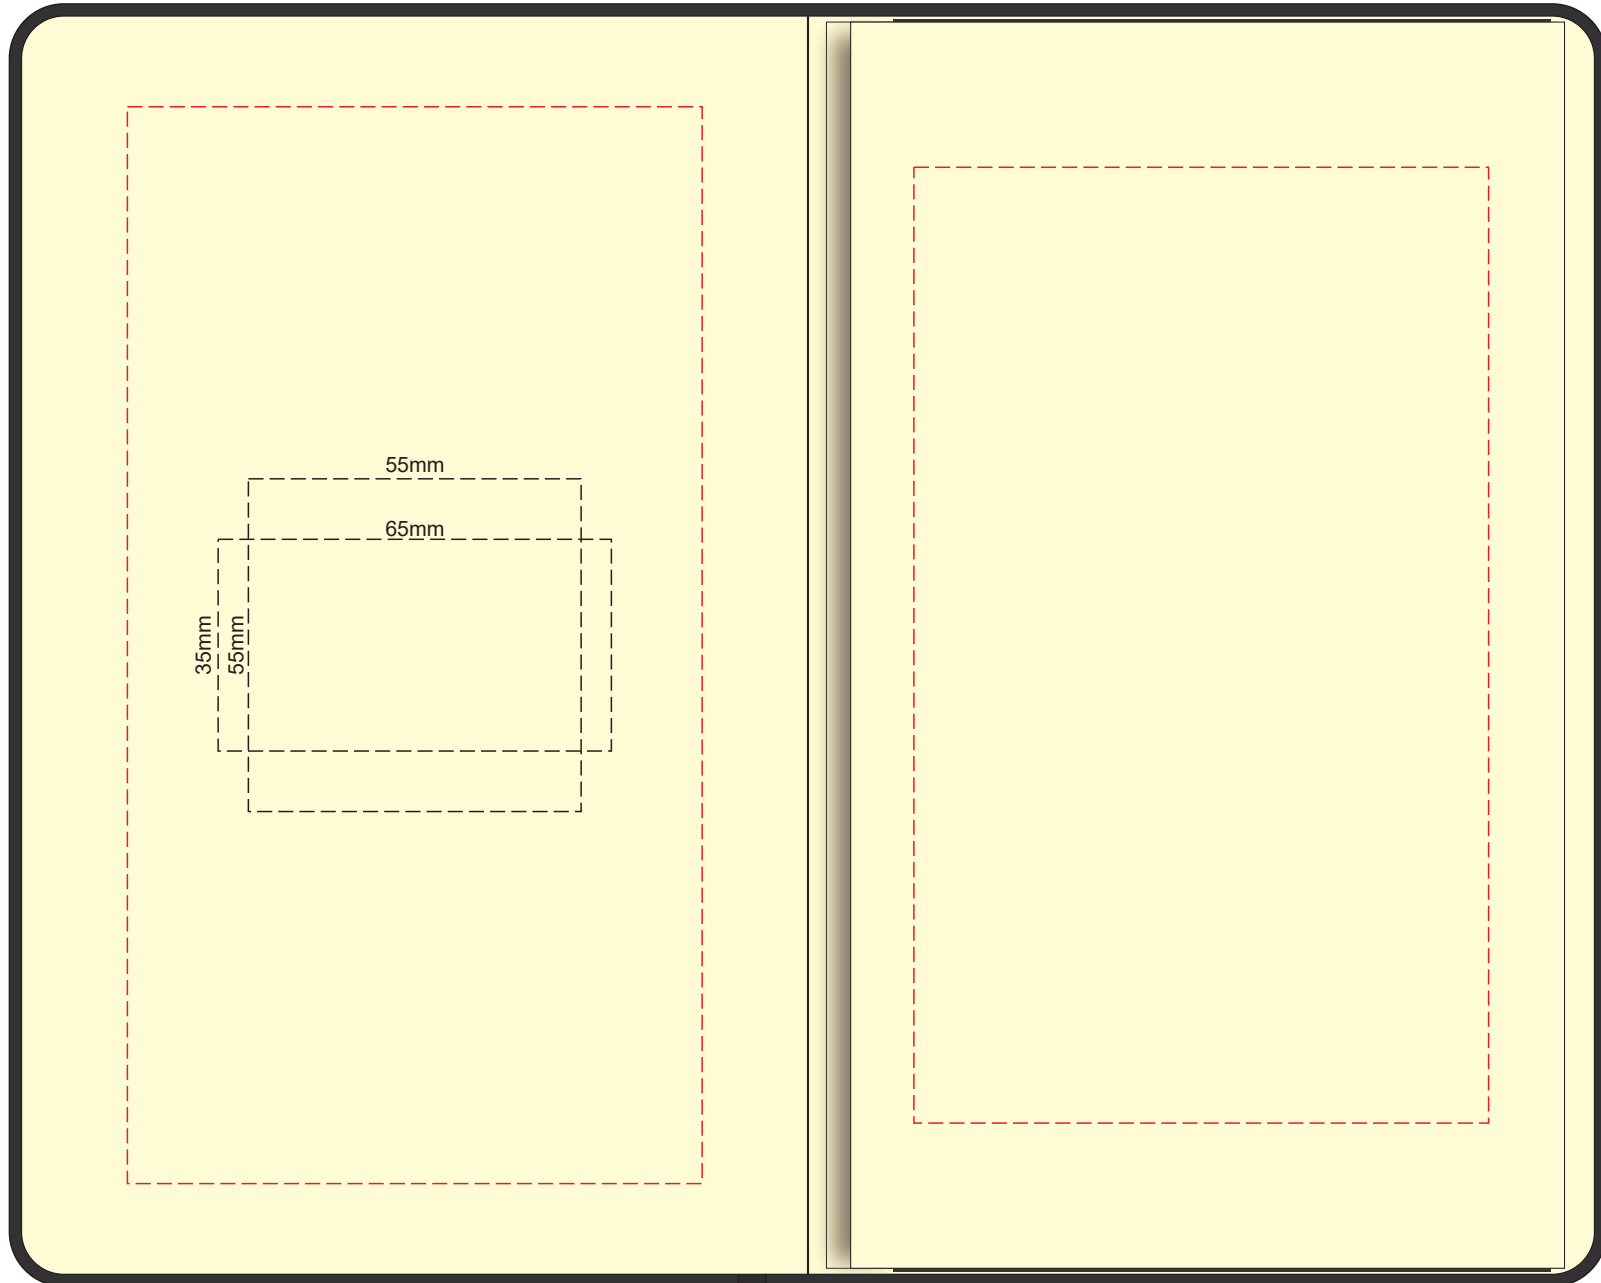

100% of Actual Size  
Debossing Front Cover  
Debossing XL Front Cover

100% of Actual Size  
Debossing Back Cover

MOLESKINE®

100% of Actual Size  
Screen Print (one colour)

Branding area can be moved anywhere within the red line.

80% of Actual Size  
Pad Print Front End-Paper

Branding area can be moved **anywhere within the red lines.**

80% of Actual Size  
Pad Print Back End-Paper

Branding area can be moved anywhere within the red lines.

70% of Actual Size  
Digital Print - Belly Band Template

25% of Actual Size

- Green Line = Fold Lines when assembled on notebook
- Blue Line = The SIGNIFICANT PRINT AREA  
(Keep all critical images & text within this box)
- Black Line = Maximum print area
- Pink Line = Bleed off to here

Belly Band Assembled on Notebook