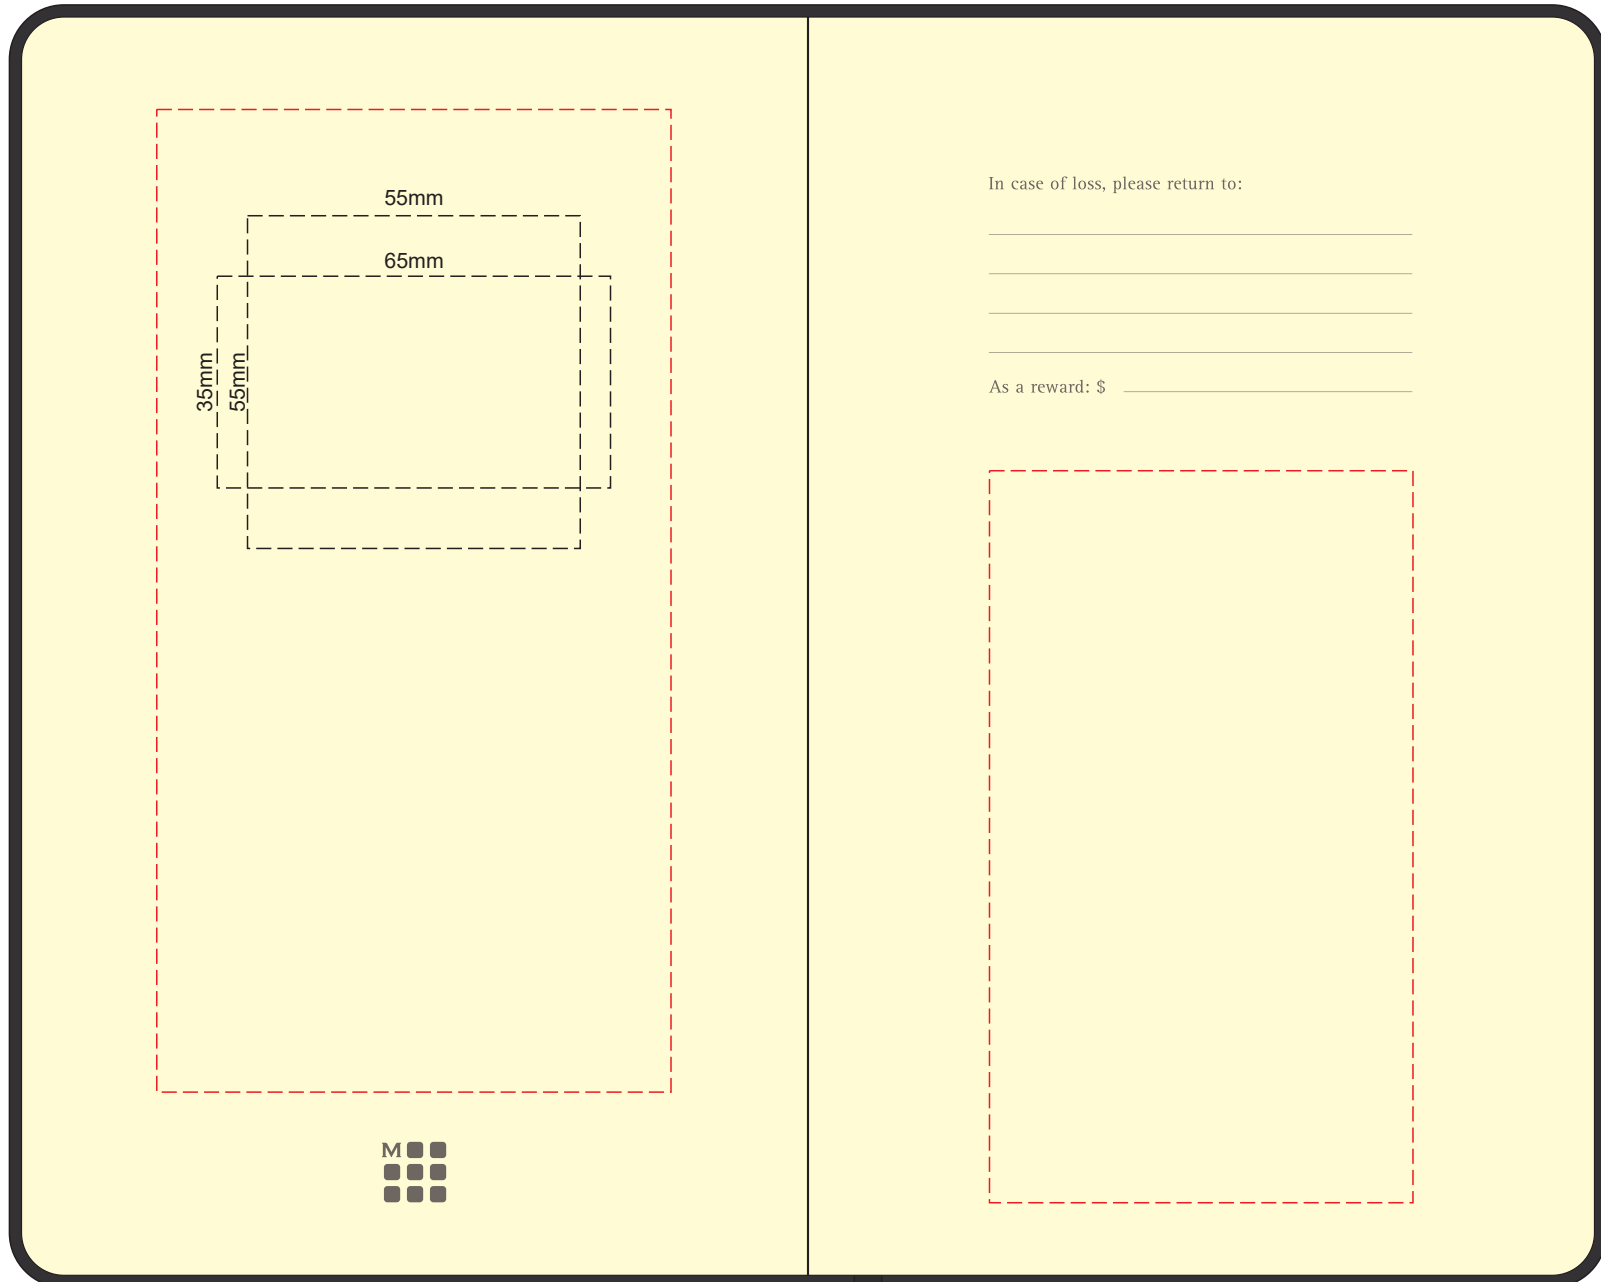

100% of Actual Size  
Debossing Front Cover  
Debossing XL Front Cover

100% of Actual Size  
Debossing Back Cover

MOLESKINE®

100% of Actual Size  
Screen Print (one colour)

Branding area can be moved anywhere within the red line.

80% of Actual Size  
Pad Print Front End-Paper

Branding area can be moved **anywhere within the red lines.**

80% of Actual Size  
Pad Print Back End-Paper

Branding area can be moved anywhere within the red lines.

70% of Actual Size  
Digital Print - Belly Band Template

25% of Actual Size

- Green Line = Fold Lines when assembled on notebook
- Blue Line = The SIGNIFICANT PRINT AREA  
(Keep all critical images & text within this box)
- Black Line = Maximum print area
- Pink Line = Bleed off to here

Belly Band Assembled on Notebook