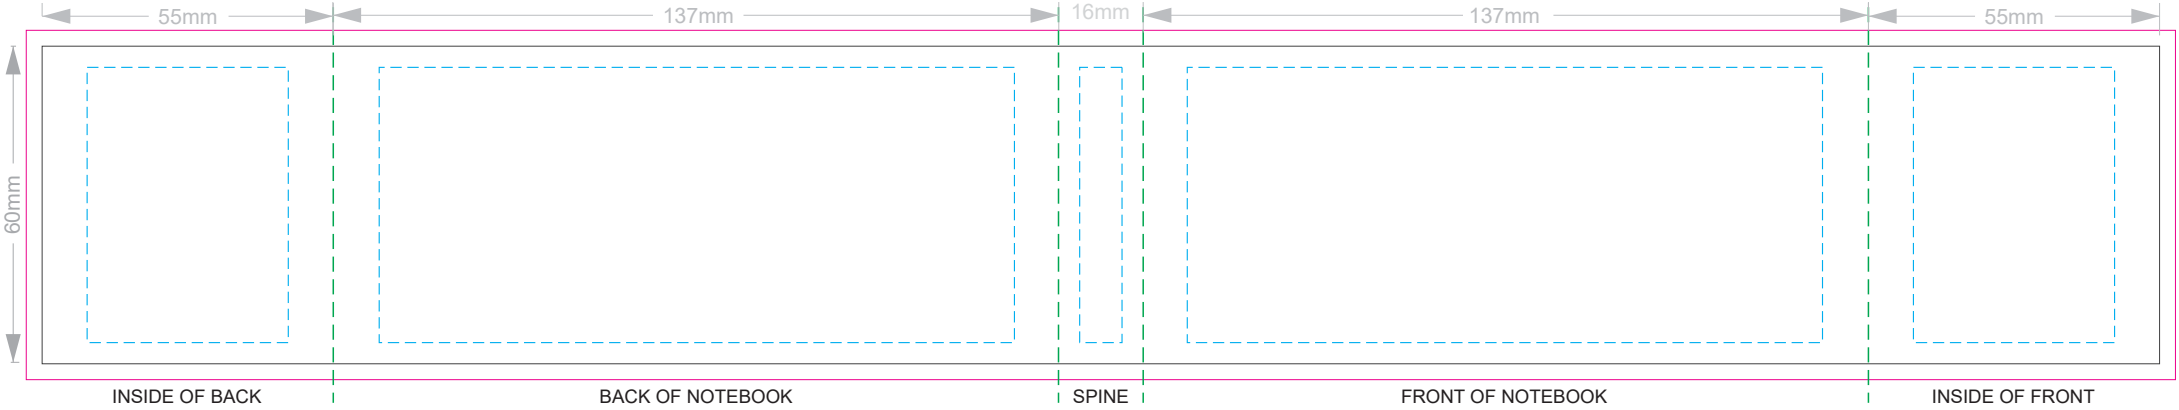

100% of Actual Size  
Debossing Front Cover  
Debossing XL Front Cover

100% of Actual Size  
Debossing Back Cover

MOLESKINE®

100% of Actual Size  
Screen Print (one colour)

Branding area can be moved anywhere within the red line.

80% of Actual Size  
Pad Print Front End-Paper

Branding area can be moved **anywhere within the red lines.**

80% of Actual Size  
Pad Print Back End-Paper

Branding area can be moved anywhere within the red lines.

70% of Actual Size  
Digital Print - Belly Band Template

25% of Actual Size

- Green Line = Fold Lines when assembled on notebook
- Blue Line = The SIGNIFICANT PRINT AREA  
(Keep all critical images & text within this box)
- Black Line = Maximum print area
- Pink Line = Bleed off to here