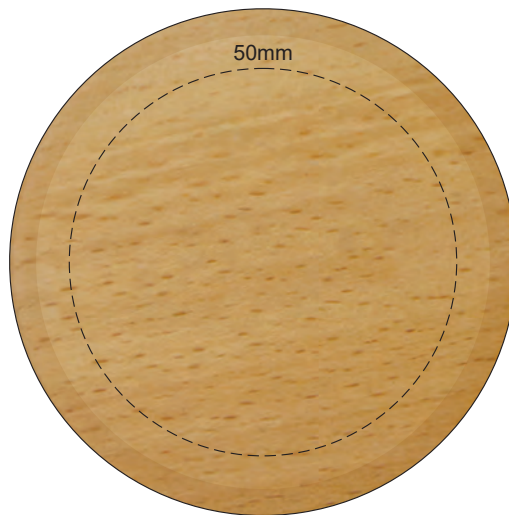

Red Line = Exact opposites of the product  
(centre artwork to the red line)

100% of Actual Size  
Laser Engraving Lid

NOTE: This product is a natural material,  
please allow for small variances in engraving colour.

 Engraves to a natural etch