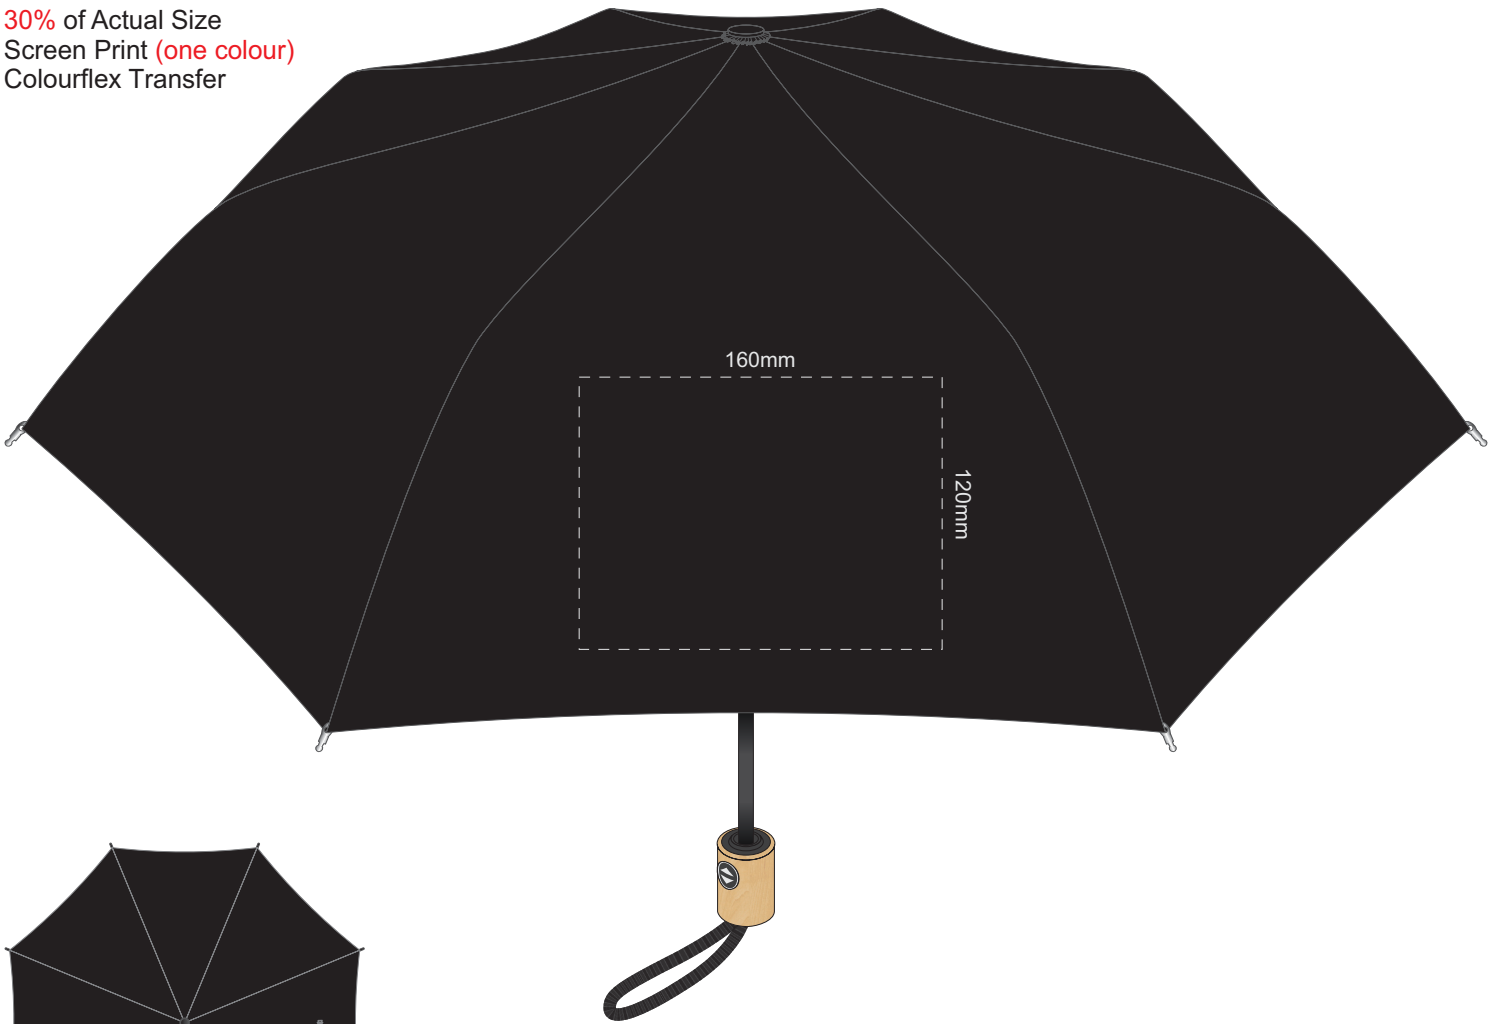

30% of Actual Size
Screen Print (one colour)
Colourflex Transfer

Top view at 5%
to indicate which
panel/s to be decorated.