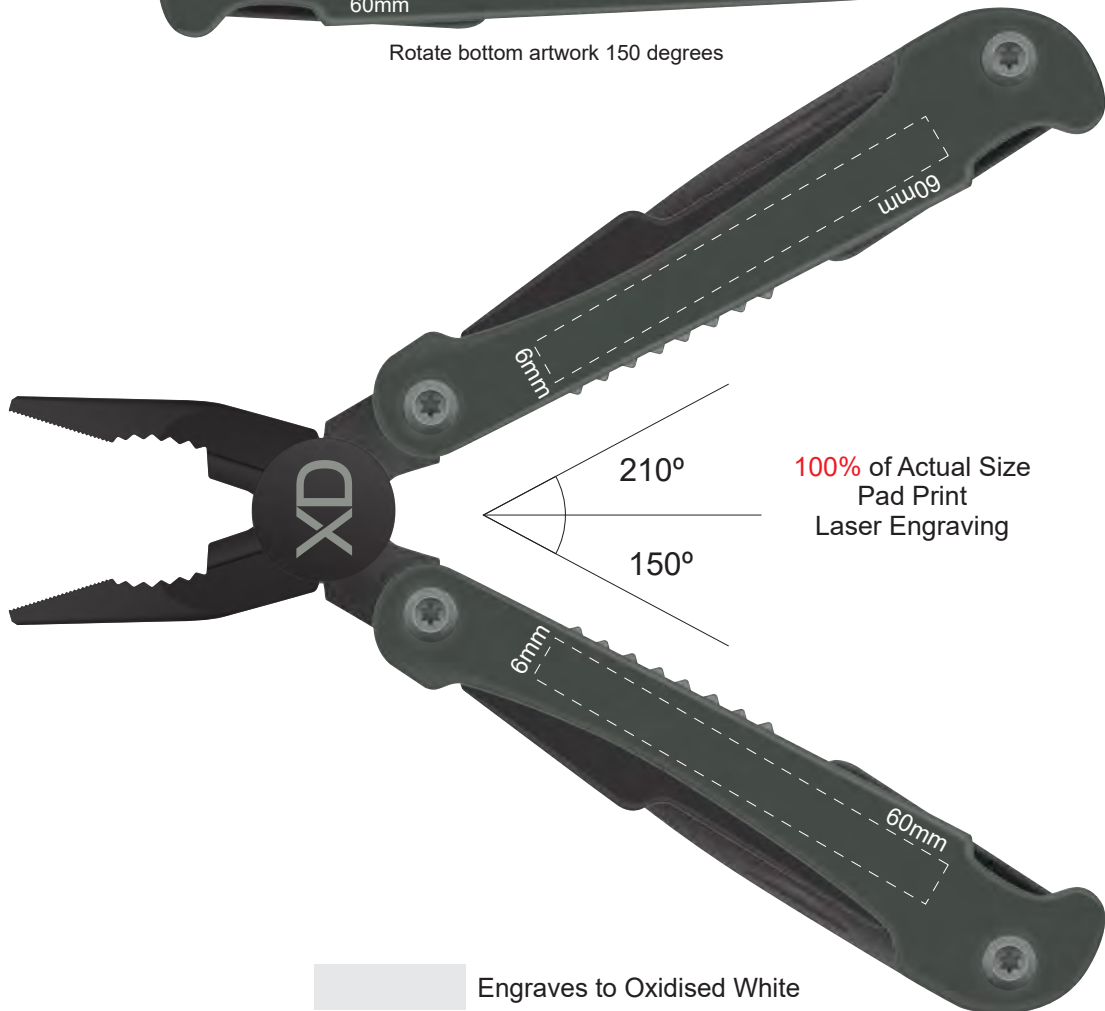

100% of Actual Size  
Pad Print  
Laser Engraving

Rotate top artwork 210 degrees

Rotate bottom artwork 150 degrees

100% of Actual Size  
Pad Print  
Laser Engraving

Engraves to Oxidised White

100% of Actual Size  
Pad Print (one colour)

30mm