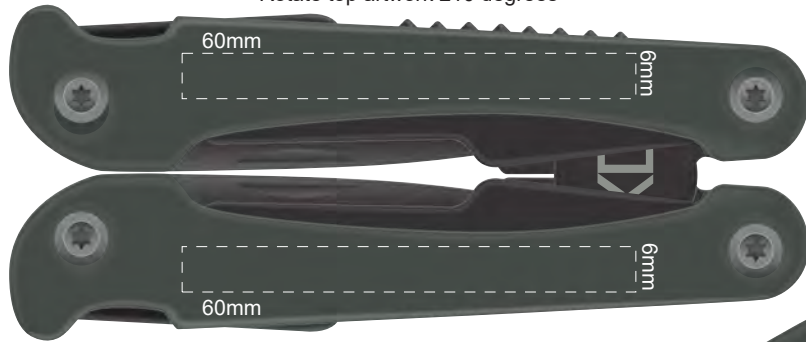

100% of Actual Size  
Pad Print  
Laser Engraving

Rotate top artwork 210 degrees

Rotate bottom artwork 150 degrees

100% of Actual Size  
Pad Print  
Laser Engraving

Engraves to Oxidised White

100% of Actual Size  
Pad Print (one colour)

30mm