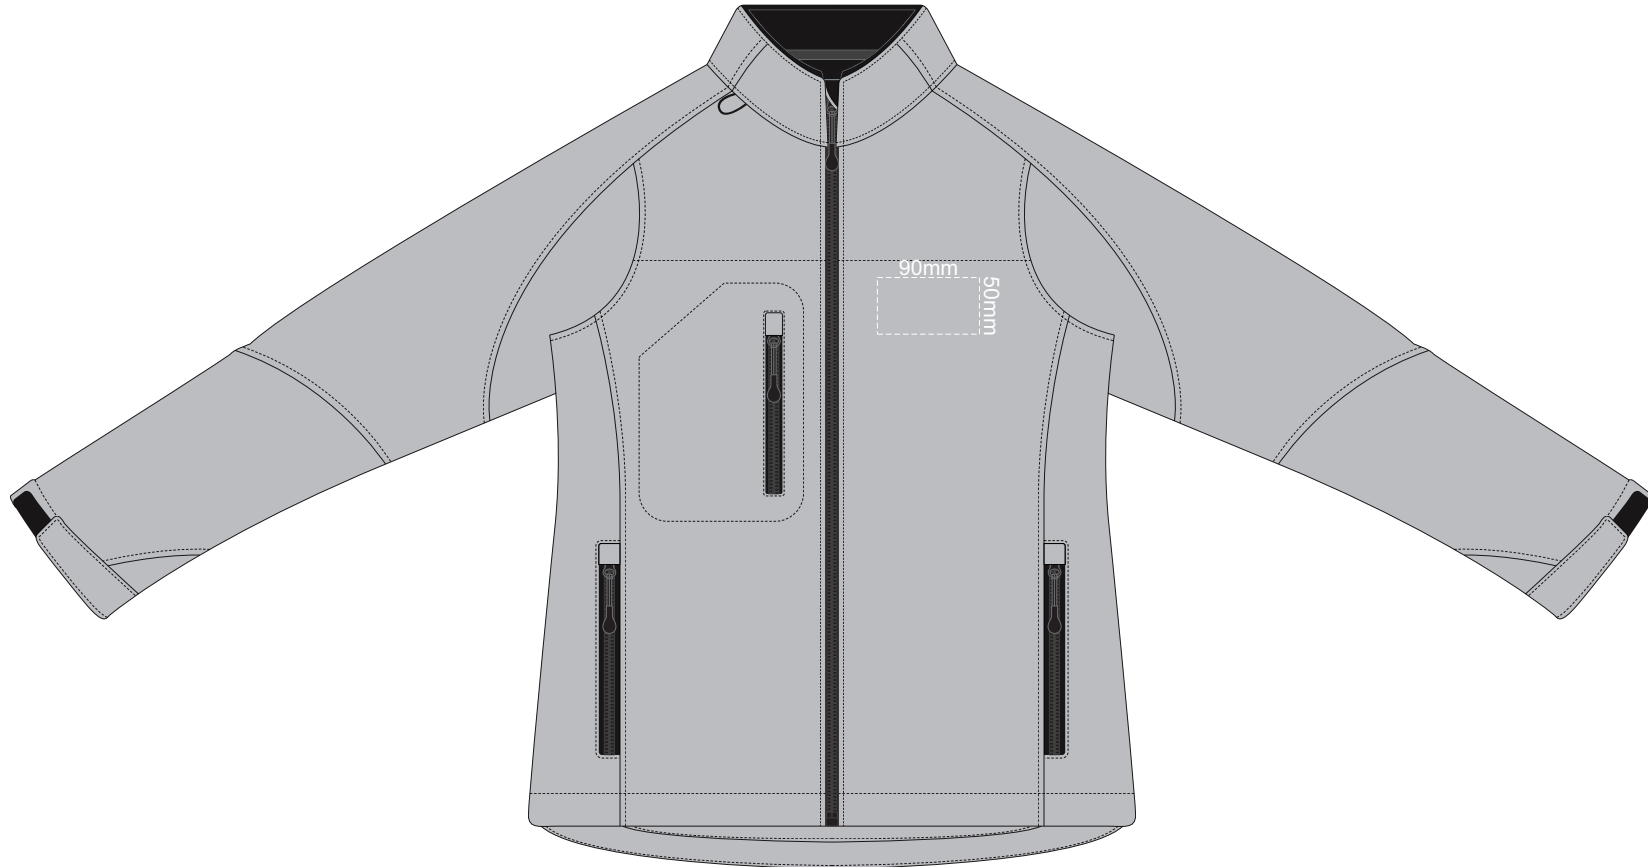

15% of Actual Size
Embriodery

FRONT

SOLS Roxy Womens Softshell Jacket - Small

15% of Actual Size
Embroidery

FRONT

SOLS Roxy Womens Softshell Jacket - Medium

15% of Actual Size
Embroidery

FRONT

SOLS Roxy Womens Softshell Jacket - Large

15% of Actual Size
Embriodery

FRONT

SOLS Roxy Womens Softshell Jacket - XL

15% of Actual Size
Embriodery

FRONT

SOLS Roxy Womens Softshell Jacket - XXL