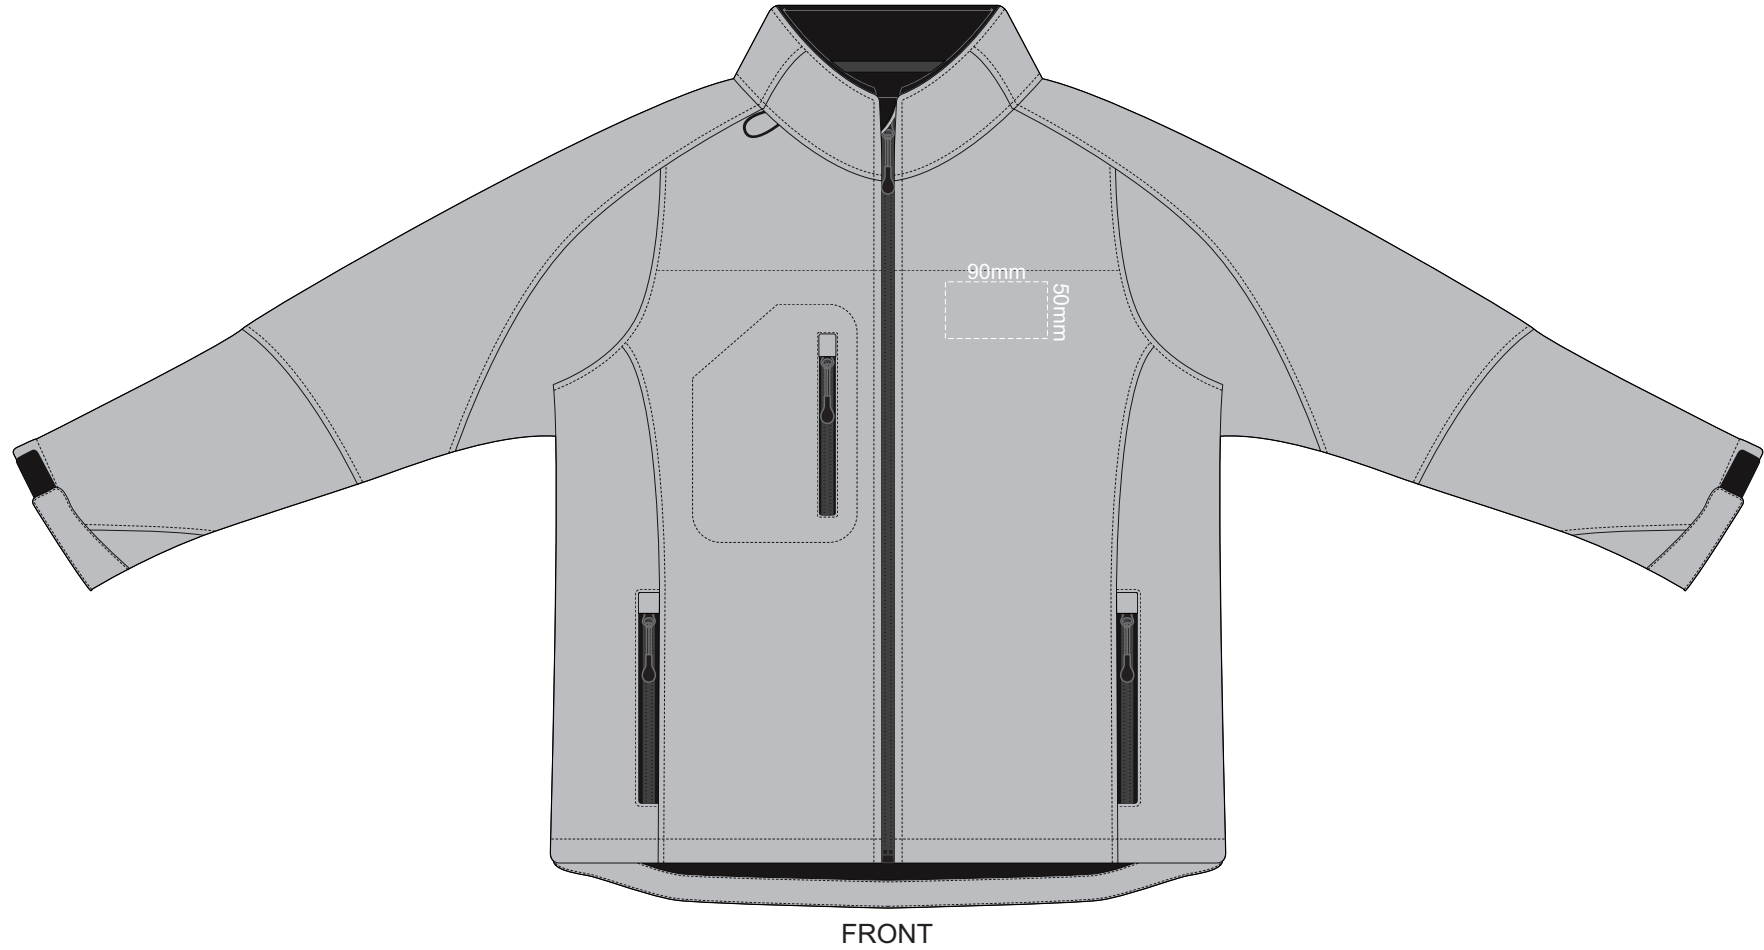

15% of Actual Size
Embroidery

FRONT

SOLS Relax Softshell Jacket - Small

15% of Actual Size
Embroidery

SOLS Relax Softshell Jacket - Medium

15% of Actual Size
Embroidery

FRONT

SOLS Relax Softshell Jacket - Large

15% of Actual Size
Embriodery

FRONT

SOLS Relax Softshell Jacket - XL

15% of Actual Size
Embriodery

FRONT

SOLS Relax Softshell Jacket - XXL

15% of Actual Size
Embroidery

FRONT

SOLS Relax Softshell Jacket - 3XL

15% of Actual Size
Embroidery

FRONT

SOLS Relax Softshell Jacket - 4XL