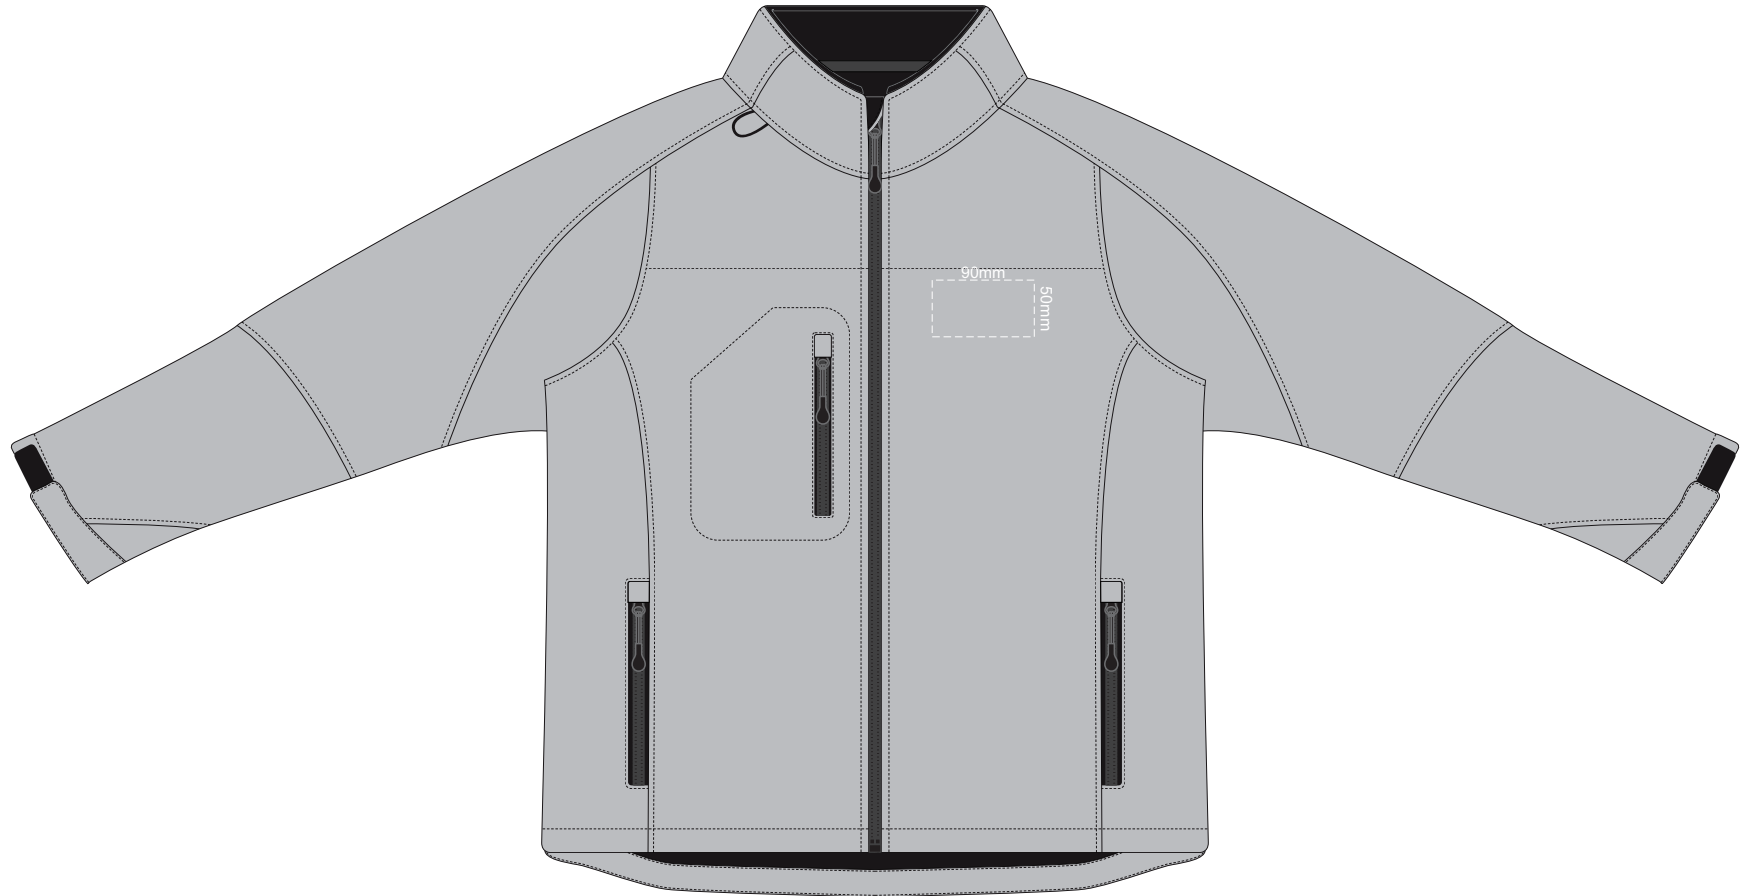

15% of Actual Size
Embroidery

FRONT

SOLS Relax Softshell Jacket - Small

15% of Actual Size
Embroidery

SOLS Relax Softshell Jacket - Medium

15% of Actual Size
Embroidery

FRONT

SOLS Relax Softshell Jacket - Large

15% of Actual Size
Embriodery

FRONT

SOLS Relax Softshell Jacket - XL

15% of Actual Size
Embriodery

FRONT

SOLS Relax Softshell Jacket - XXL

15% of Actual Size
Embroidery

FRONT

SOLS Relax Softshell Jacket - 3XL

15% of Actual Size
Embroidery

FRONT

SOLS Relax Softshell Jacket - 4XL