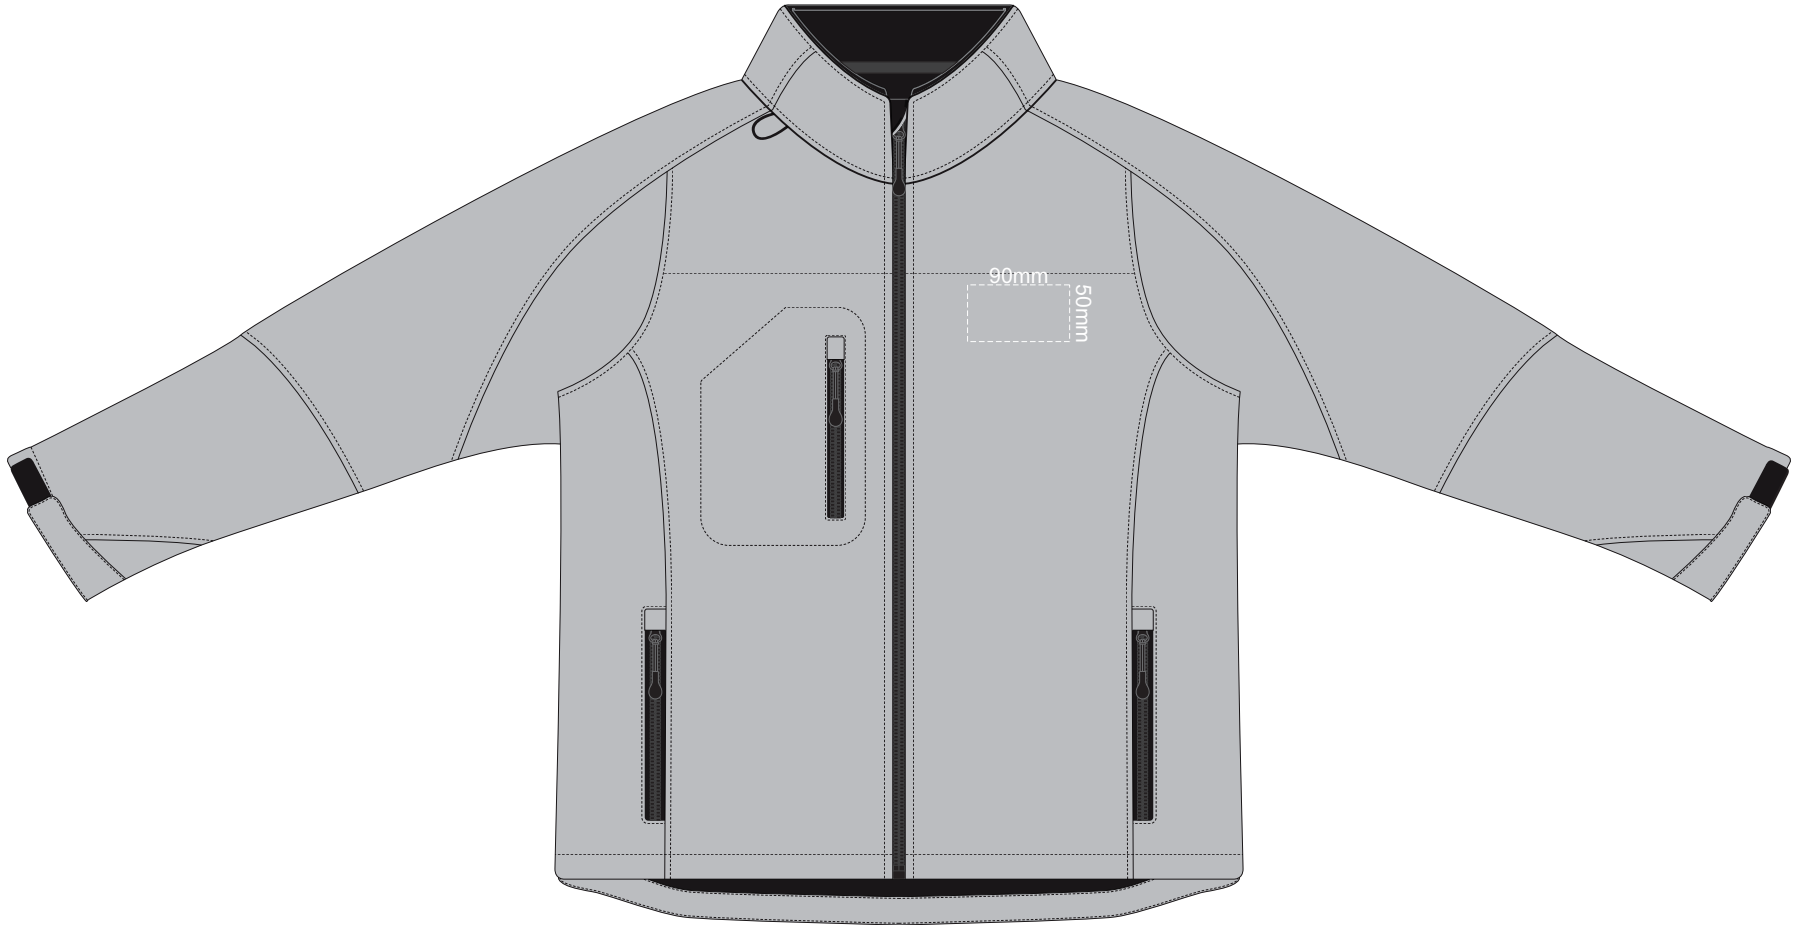

15% of Actual Size
Embroidery

FRONT

SOLS Relax Softshell Jacket - Small

15% of Actual Size
Embroidery

SOLS Relax Softshell Jacket - Medium

15% of Actual Size
Embroidery

FRONT

SOLS Relax Softshell Jacket - Large

15% of Actual Size
Embriodery

FRONT

SOLS Relax Softshell Jacket - XL

15% of Actual Size
Embriodery

FRONT

SOLS Relax Softshell Jacket - XXL

15% of Actual Size
Embroidery

FRONT

SOLS Relax Softshell Jacket - 3XL

15% of Actual Size
Embroidery

FRONT

SOLS Relax Softshell Jacket - 4XL