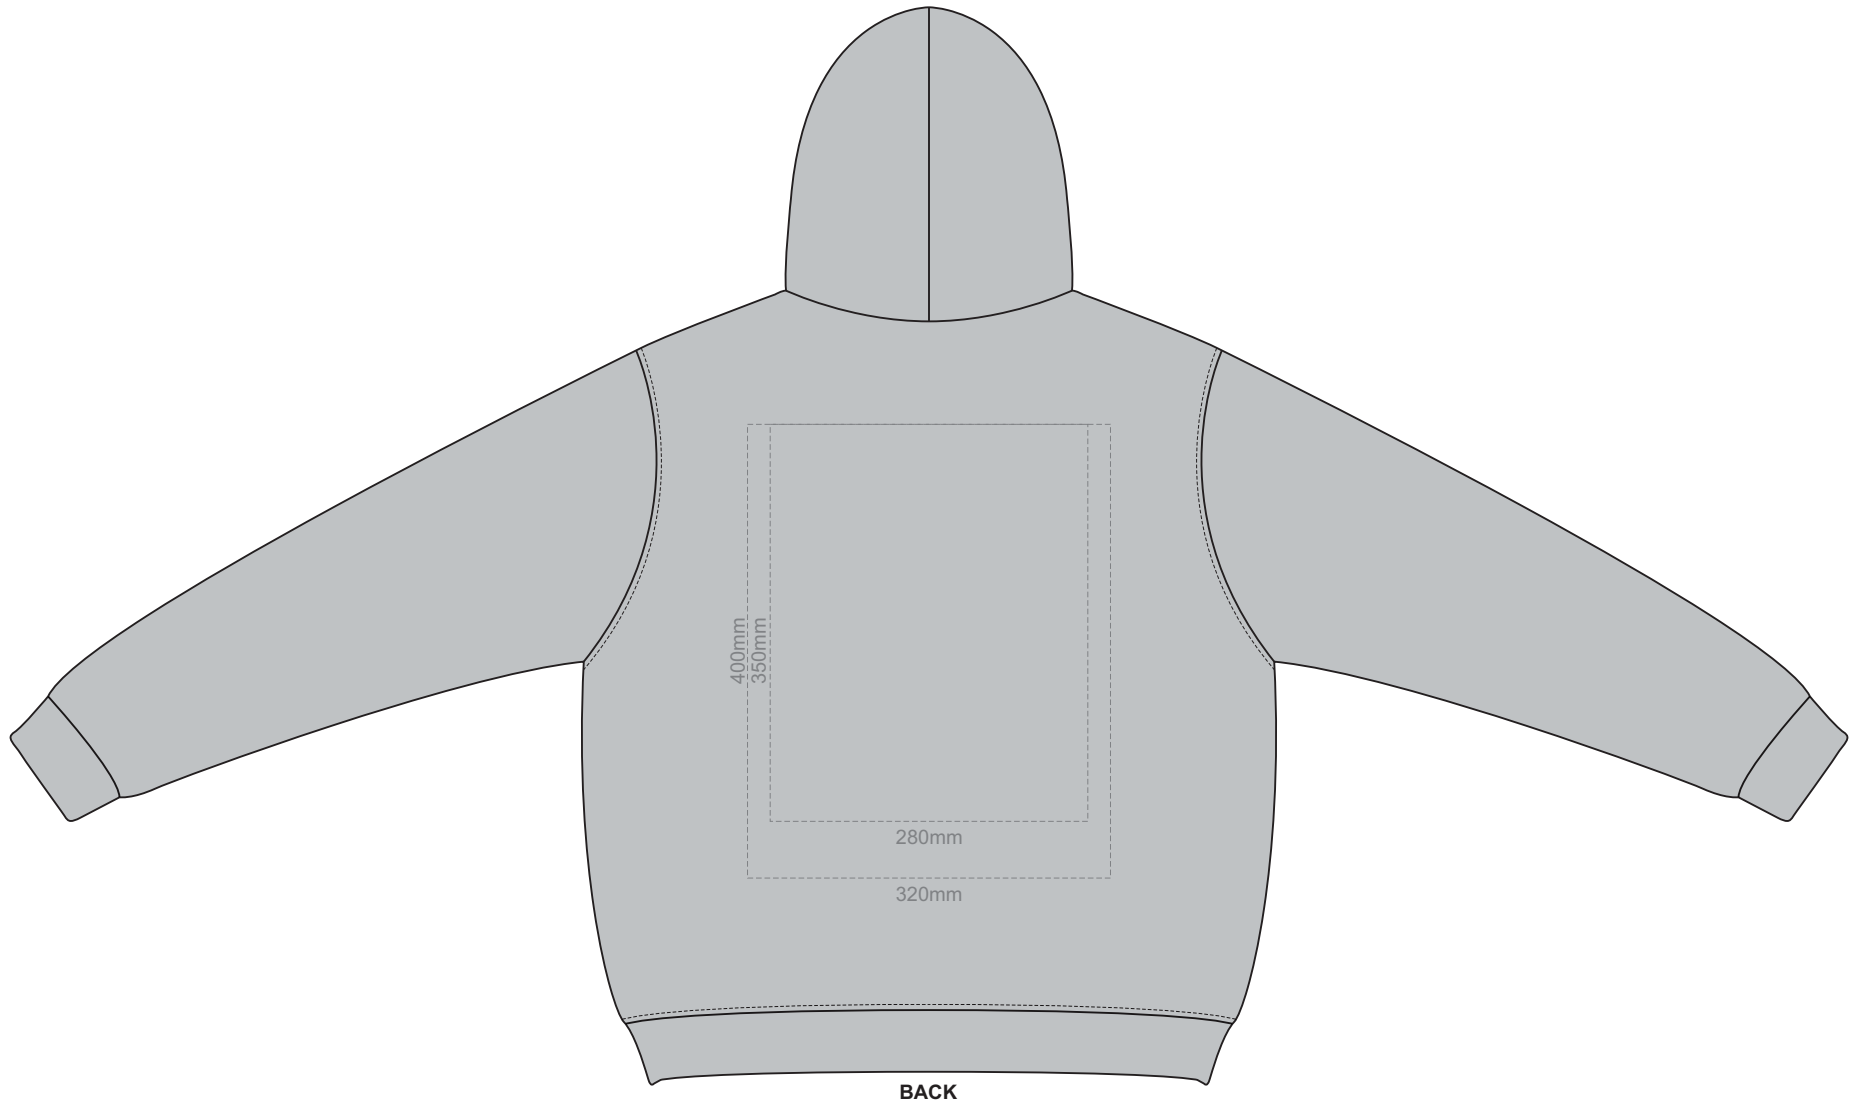

15% of Actual Size
Screen Print

BACK

SOLS Snake Hooded Sweatshirt Small

15% of Actual Size
Screen Print

FRONT

SOLS Snake Hooded Sweatshirt Medium

15% of Actual Size
Screen Print

BACK

SOLS Snake Hooded Sweatshirt Medium

15% of Actual Size
Screen Print

FRONT

SOLS Snake Hooded Sweatshirt Large

15% of Actual Size
Screen Print

SOLS Snake Hooded Sweatshirt Large

15% of Actual Size
Screen Print