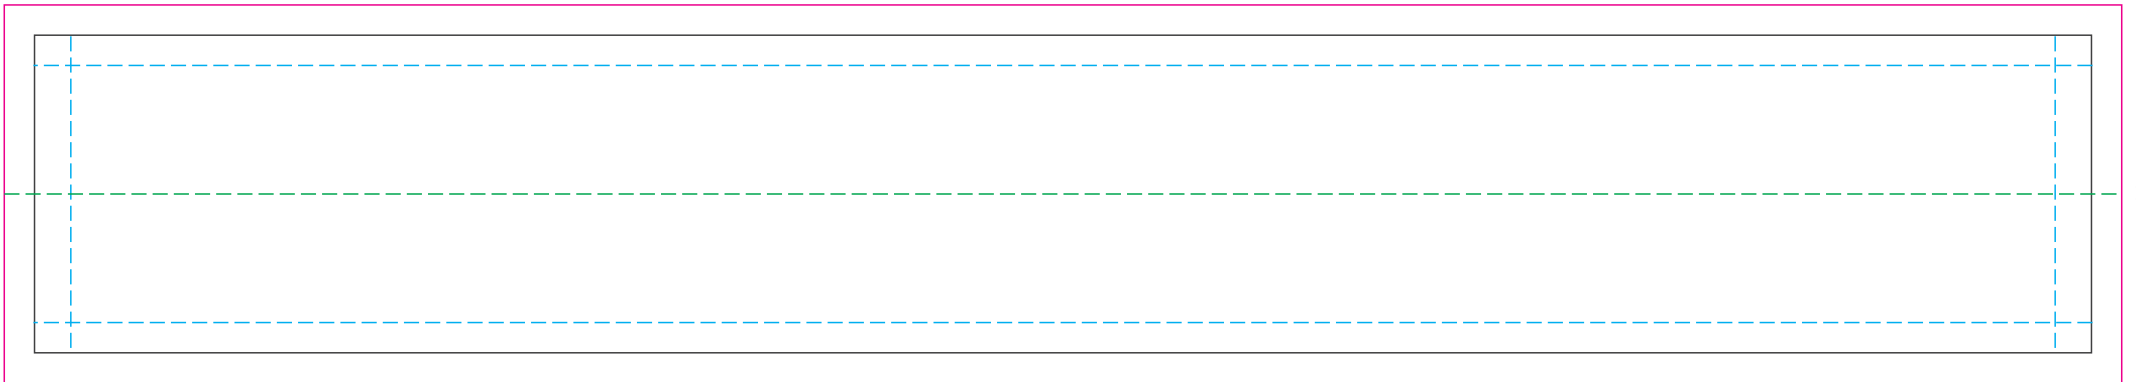

40% of Actual Size
Sublimation

680mm

105mm

Black Line = Maximum print area

Green Dotted Line = Fold Line

Pink Line = Bleed off to here

Blue = Stitch Line