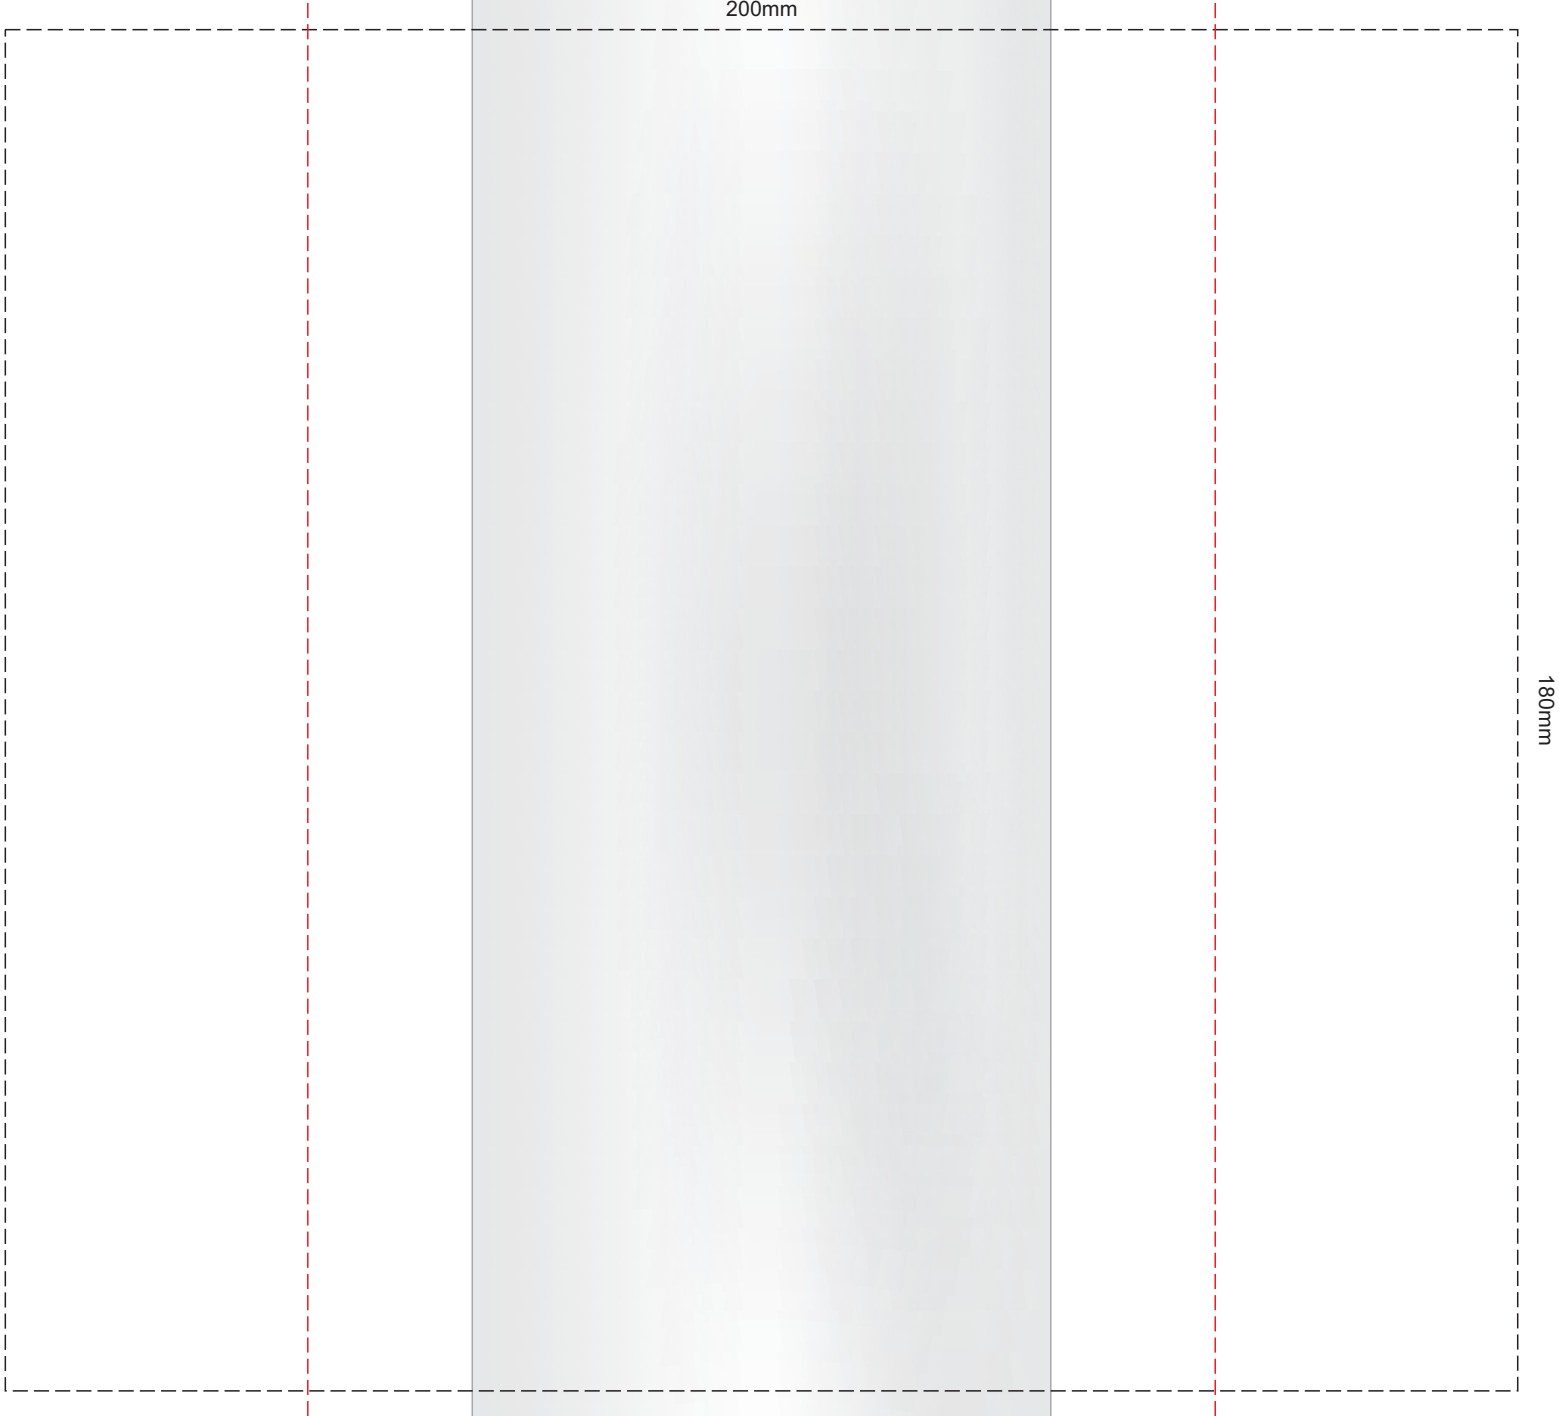

100% of Actual Size
Pad Print

100% of Actual Size
Pad Print **Top of Lid**

100% of Actual Size
Engraving **Top of Lid**

100% of Actual Size
Screen Print

200mm

180mm

Red Line = Exact opposites of the product
(centre artwork to the red line)

80% of Actual Size
Rotary Digital

235mm

200mm

Red Line = Exact opposites of the product
(centre artwork to the red line)