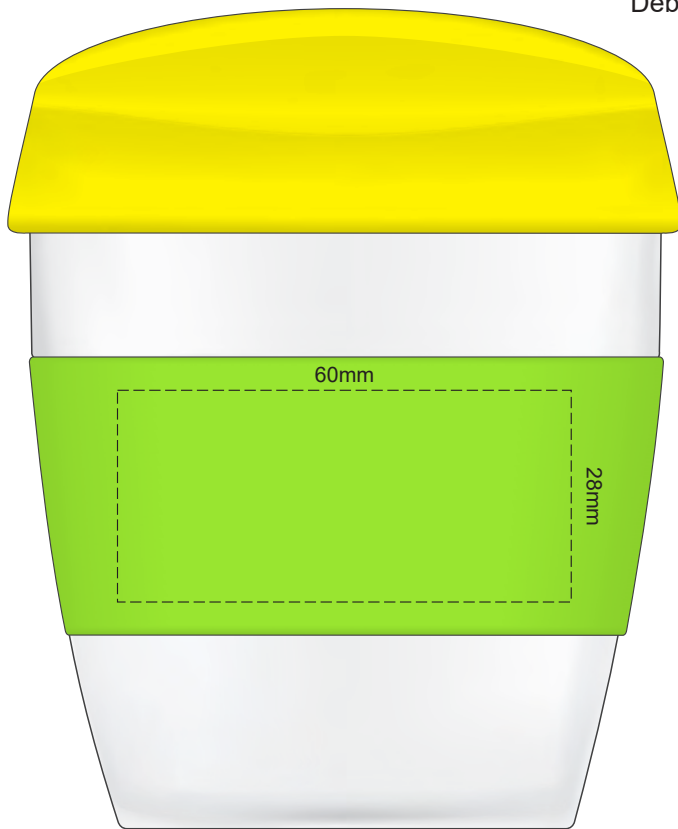

100% of Actual Size
Pad Print

SIDE 1

SIDE 2

100% of Actual Size
Silicone Digital Print
Debossed

SIDE 1

SIDE 2

100% of Actual Size
Screen Print (one colour)

Red Line = Exact opposites of the product
(centre artwork to the red line)

100% of Actual Size
Pad Print (one colour)

100% of Actual Size
Pad Print (one colour)