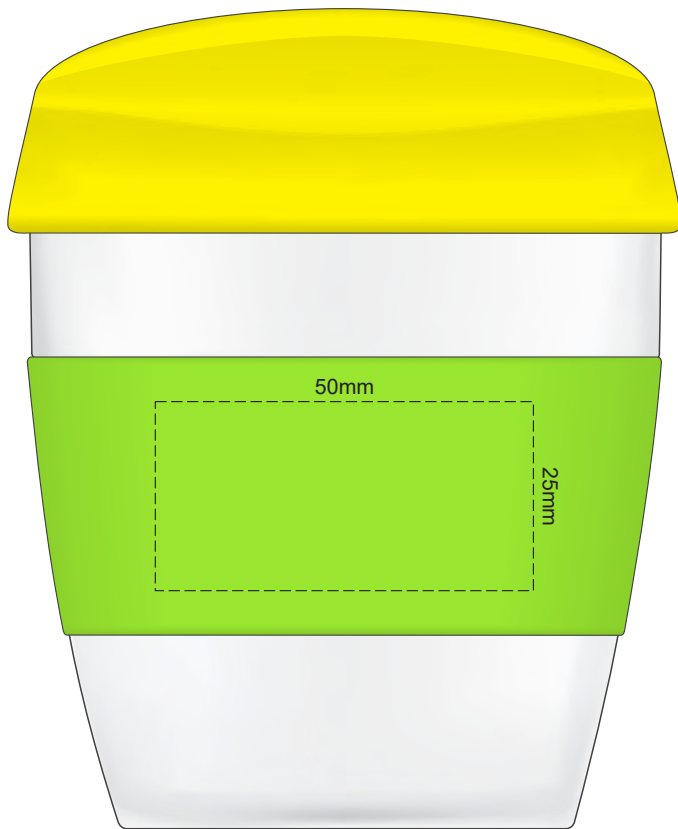

100% of Actual Size
Pad Print

SIDE 1

SIDE 2

100% of Actual Size
Silicone Digital Print
Debossed

SIDE 1

SIDE 2

100% of Actual Size
Screen Print (one colour)

Red Line = Exact opposites of the product
(centre artwork to the red line)

100% of Actual Size
Pad Print (one colour)

100% of Actual Size
Pad Print (one colour)