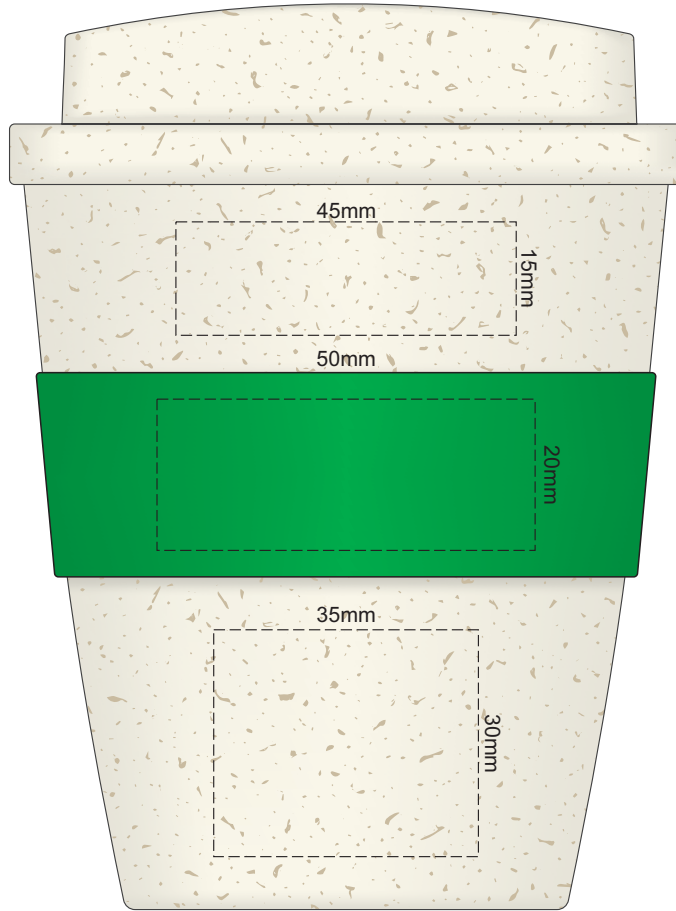

100% of Actual Size
Pad Print

SIDE 1

SIDE 2

100% of Actual Size
Screen Print (one colour)

Screen Print (one colour)
Double sided template Front & Back

Red Line = Exact opposites of the product
(centre artwork to the red line)

100% of Actual Size
Silicone Digital Print
Debossed

SIDE 1

SIDE 2