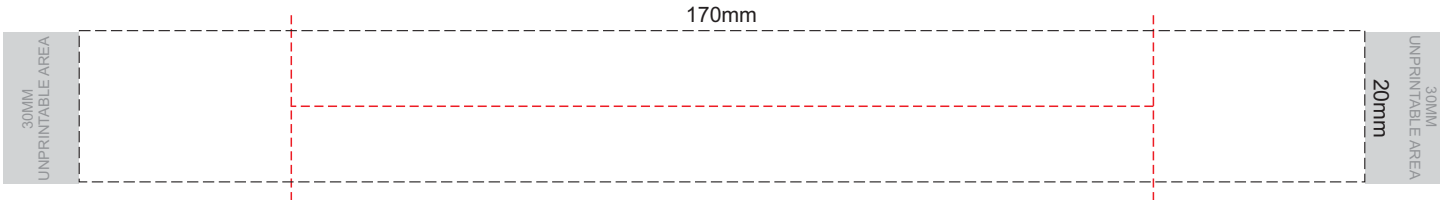

100% of Actual Size
Pad Print

SIDE 1

SIDE 2

100% of Actual Size
Screen Print (one colour)

Screen Print (one colour)
Double sided template Front & Back

Red Line = Exact opposites of the product
(centre artwork to the red line)

100% of Actual Size
Silicone Digital Print
Debossed

SIDE 1

SIDE 2