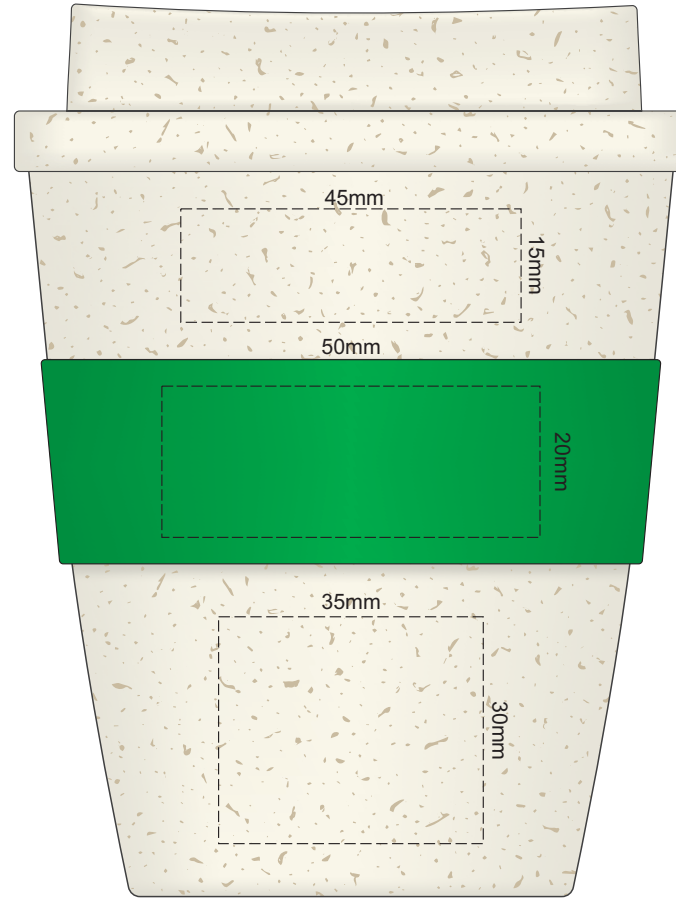

100% of Actual Size
Pad Print

SIDE 1

SIDE 2

100% of Actual Size
Screen Print (one colour)

Screen Print (one colour)
Double sided template Front & Back

Red Line = Exact opposites of the product
(centre artwork to the red line)

100% of Actual Size
Silicone Digital Print
Debossed

SIDE 1

SIDE 2