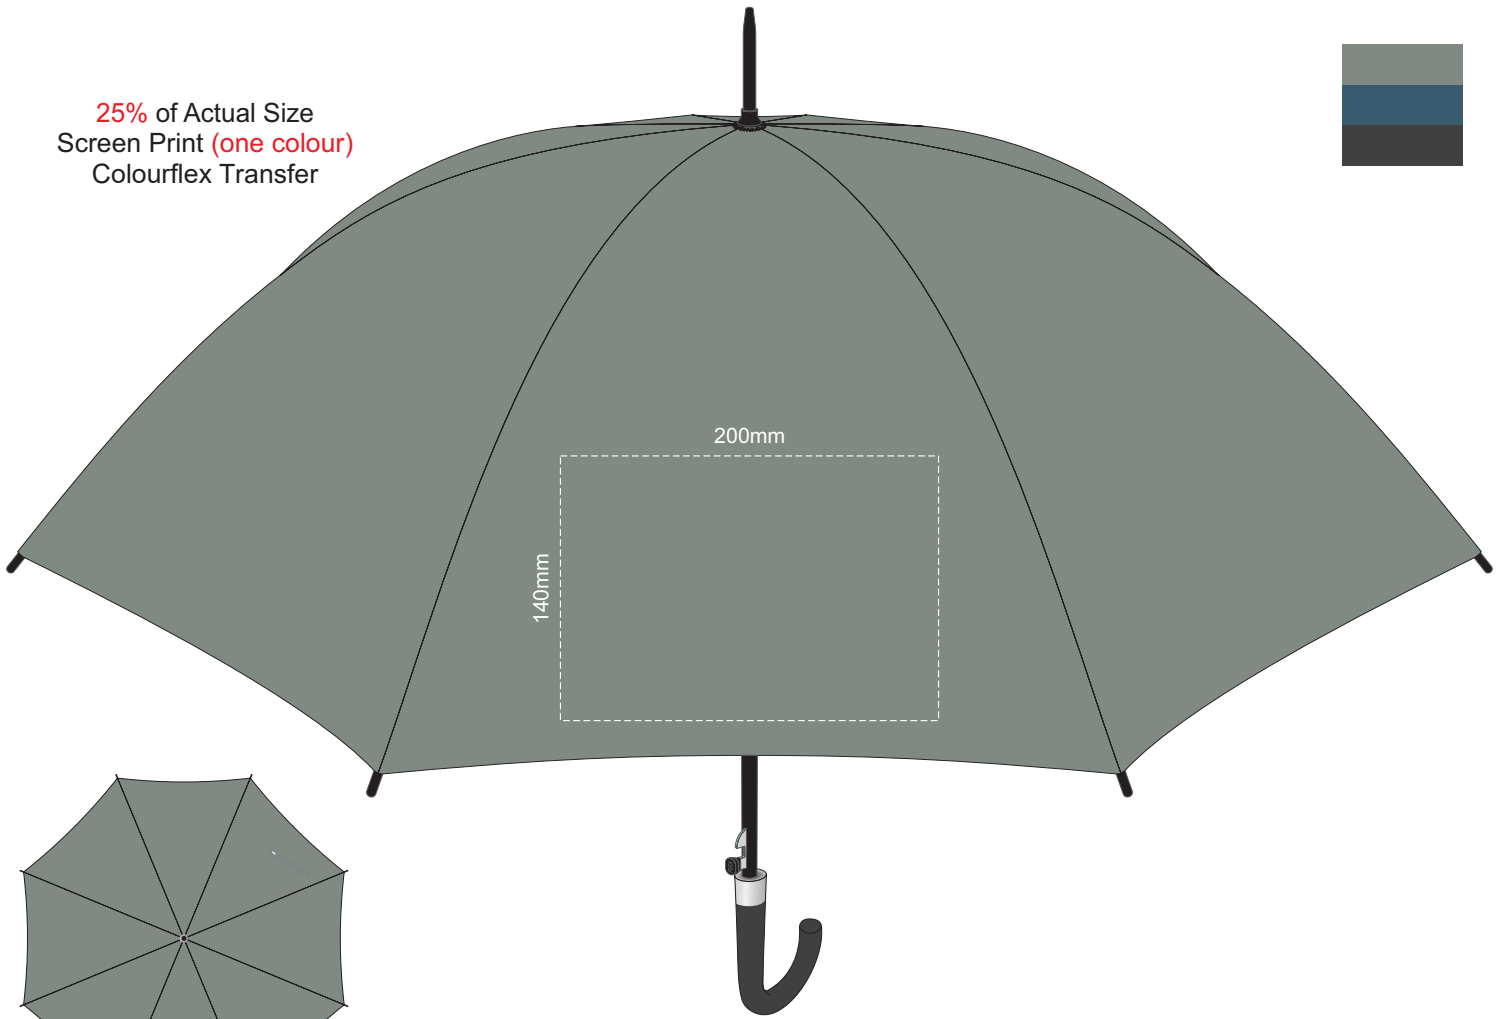

25% of Actual Size
Screen Print (one colour)
Colourflex Transfer

Top view at 5%
to indicate which
panel/s to be decorated.