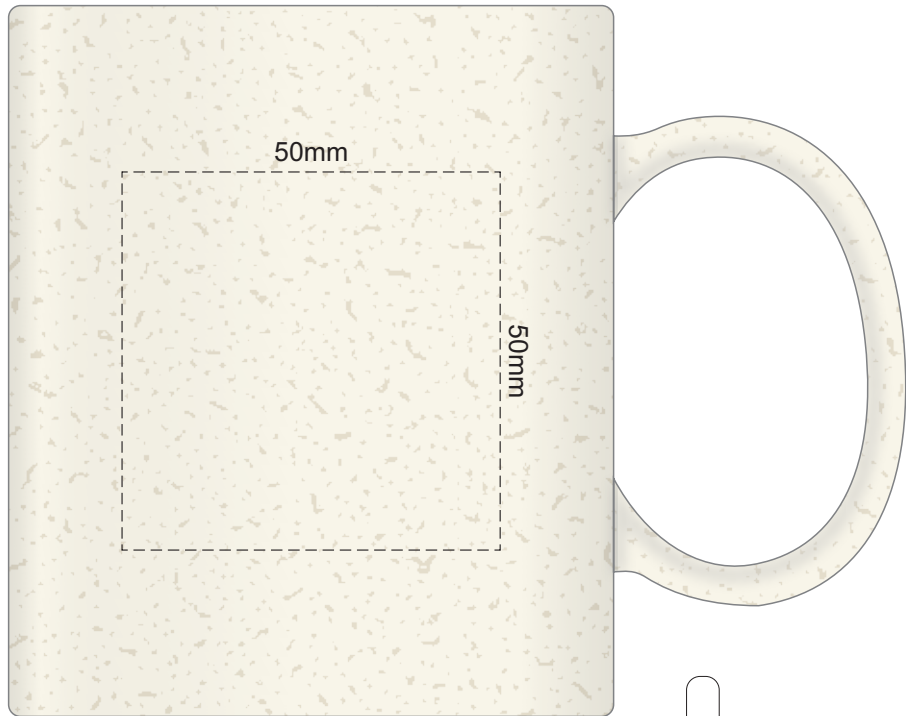

100% of Actual Size
Pad Print

SIDE 1

100% of Actual Size
Pad Print

SIDE 2

100% of Actual Size
Digital Print

GIFT BOX
FRONT

Artwork will be printed directly onto the product via CMYK printing (no white), colours will not be vibrant due to white ink not being available for this process.