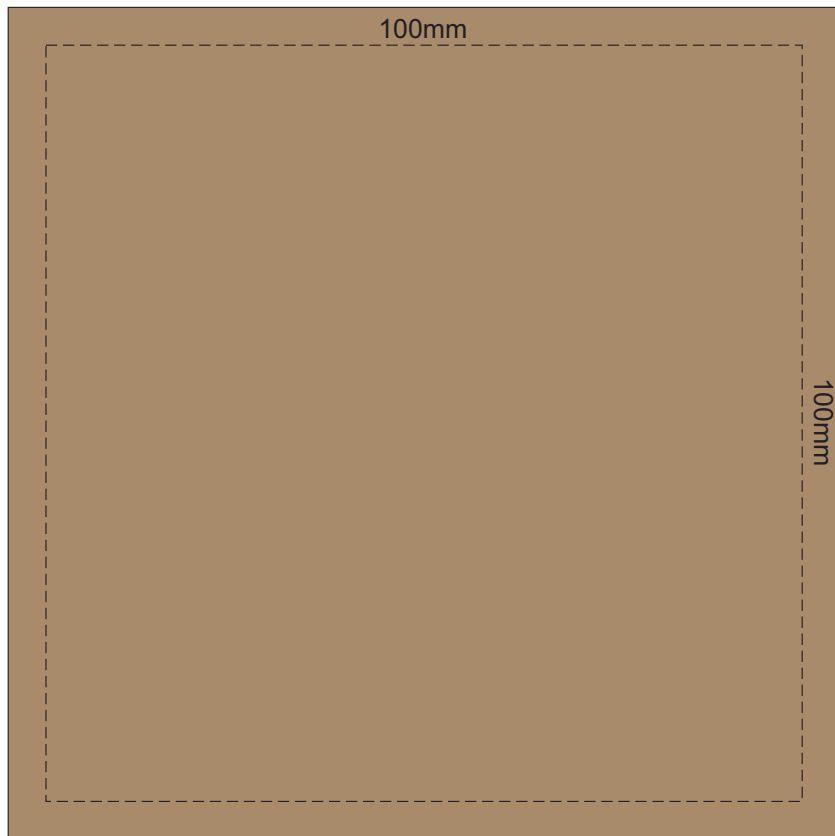

100% of Actual Size
Pad Print

SIDE 1

100% of Actual Size
Pad Print

SIDE 2

100% of Actual Size
Digital Print

GIFT BOX
FRONT

Artwork will be printed directly onto the product via CMYK printing (no white), colours will not be vibrant due to white ink not being available for this process.