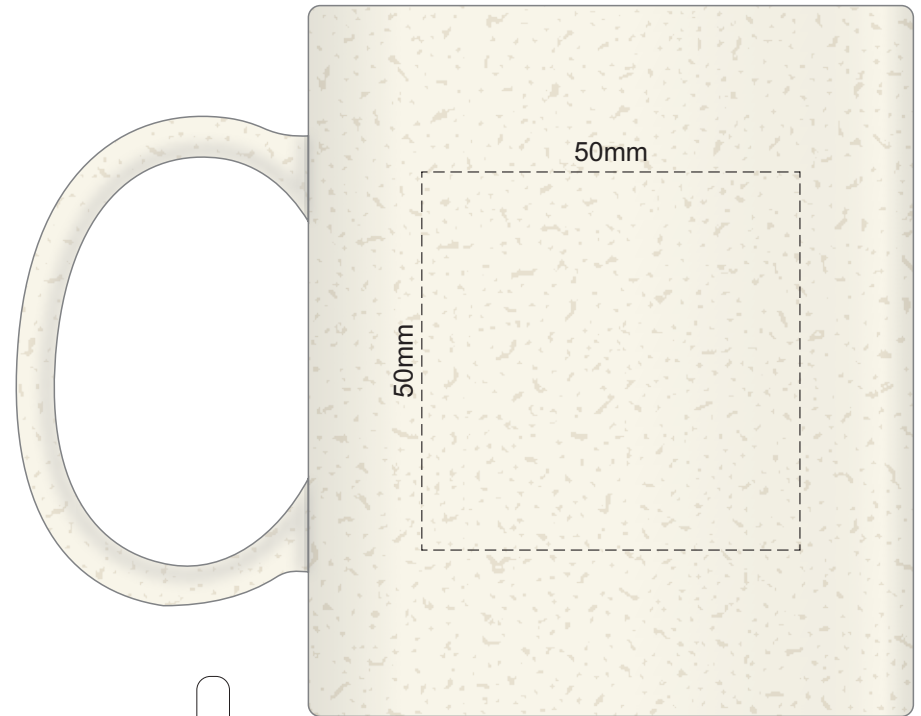

100% of Actual Size
Pad Print

SIDE 1

100% of Actual Size
Pad Print

SIDE 2

100% of Actual Size
Digital Print

GIFT BOX
FRONT

Artwork will be printed directly onto the product via CMYK printing (no white), colours will not be vibrant due to white ink not being available for this process.