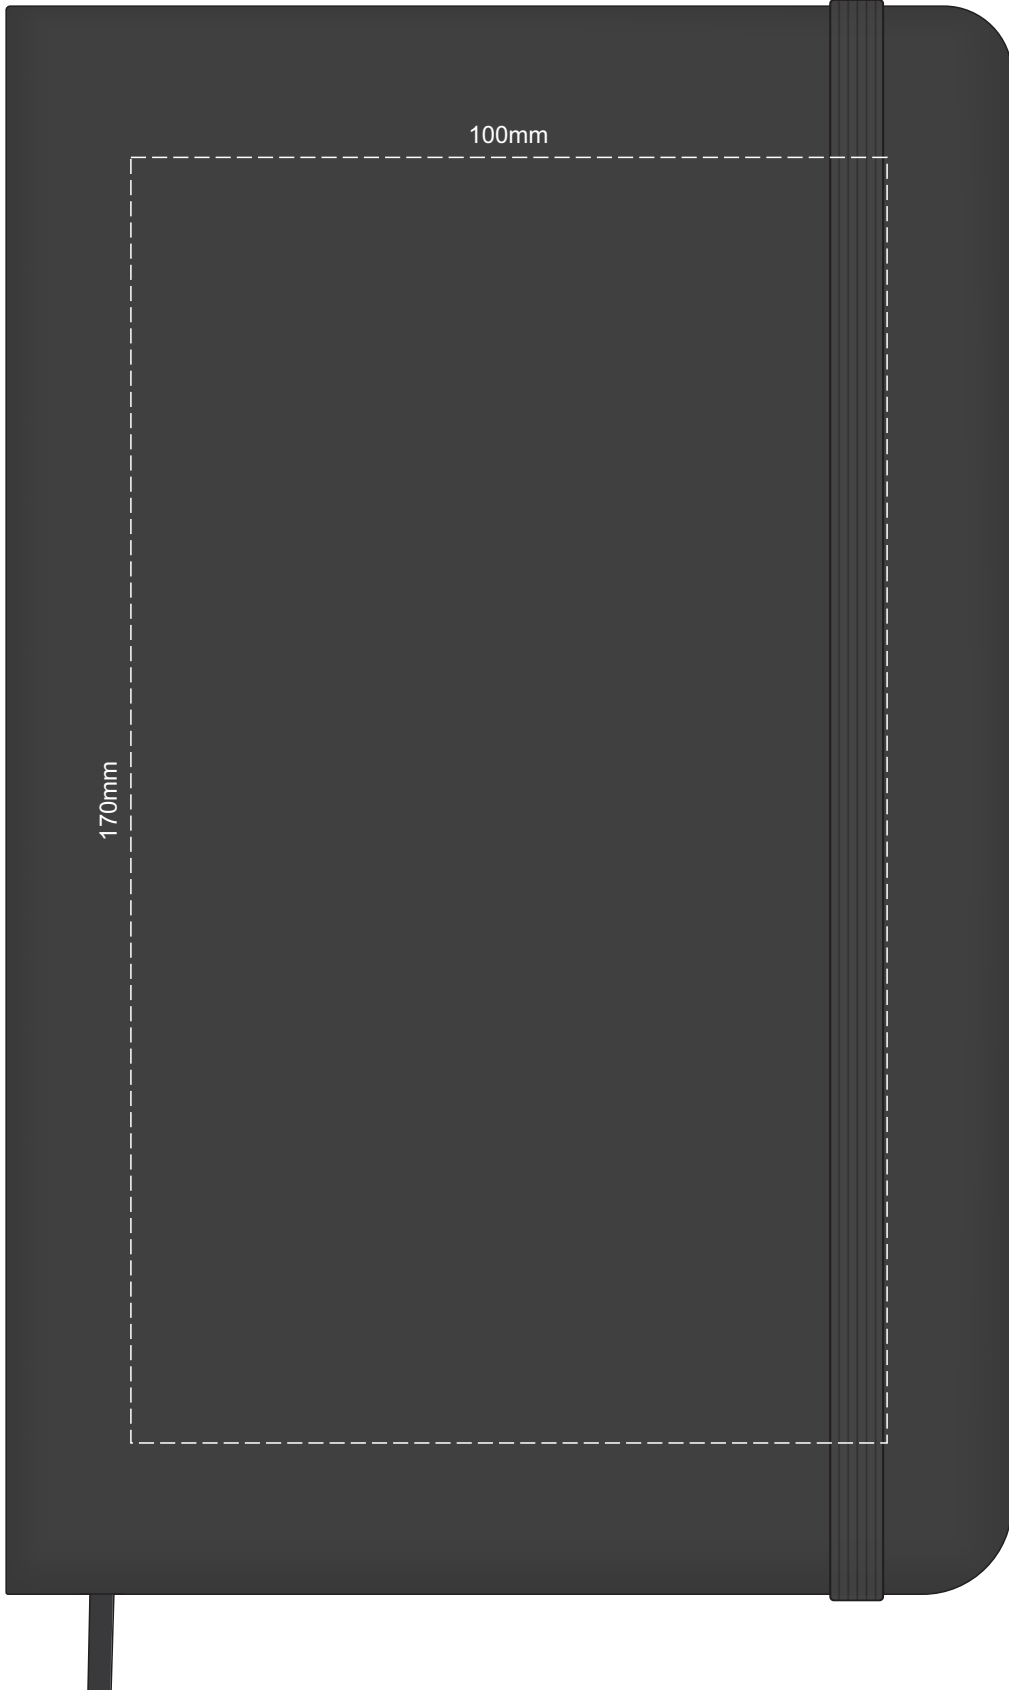

100% of Actual Size  
Screen Print (one colour)

100% of Actual Size  
Debossing Front Cover  
Debossing XL Front Cover

Print area 100 x 80mm is moveable within the XL deboss area and can rotate to suit.

100% of Actual Size  
Debossing Back Cover

70% of Actual Size  
Pad Print Front End-Paper

In case of loss, please return to:

\_\_\_\_\_

\_\_\_\_\_

\_\_\_\_\_

As a reward: \$ \_\_\_\_\_

Branding area can be moved **anywhere** within the red lines.

70% of Actual Size  
Pad Print Back End-Paper

Branding area can be moved anywhere within the red lines.

70% of Actual Size  
Digital Print - Belly Band Template

25% of Actual Size

Belly Band Assembled on Notebook

- Green Line = Fold Lines when assembled on notebook
- Blue Line = The SIGNIFICANT PRINT AREA  
(Keep all critical images & text within this box)
- Black Line = Maximum print area
- Pink Line = Bleed off to here