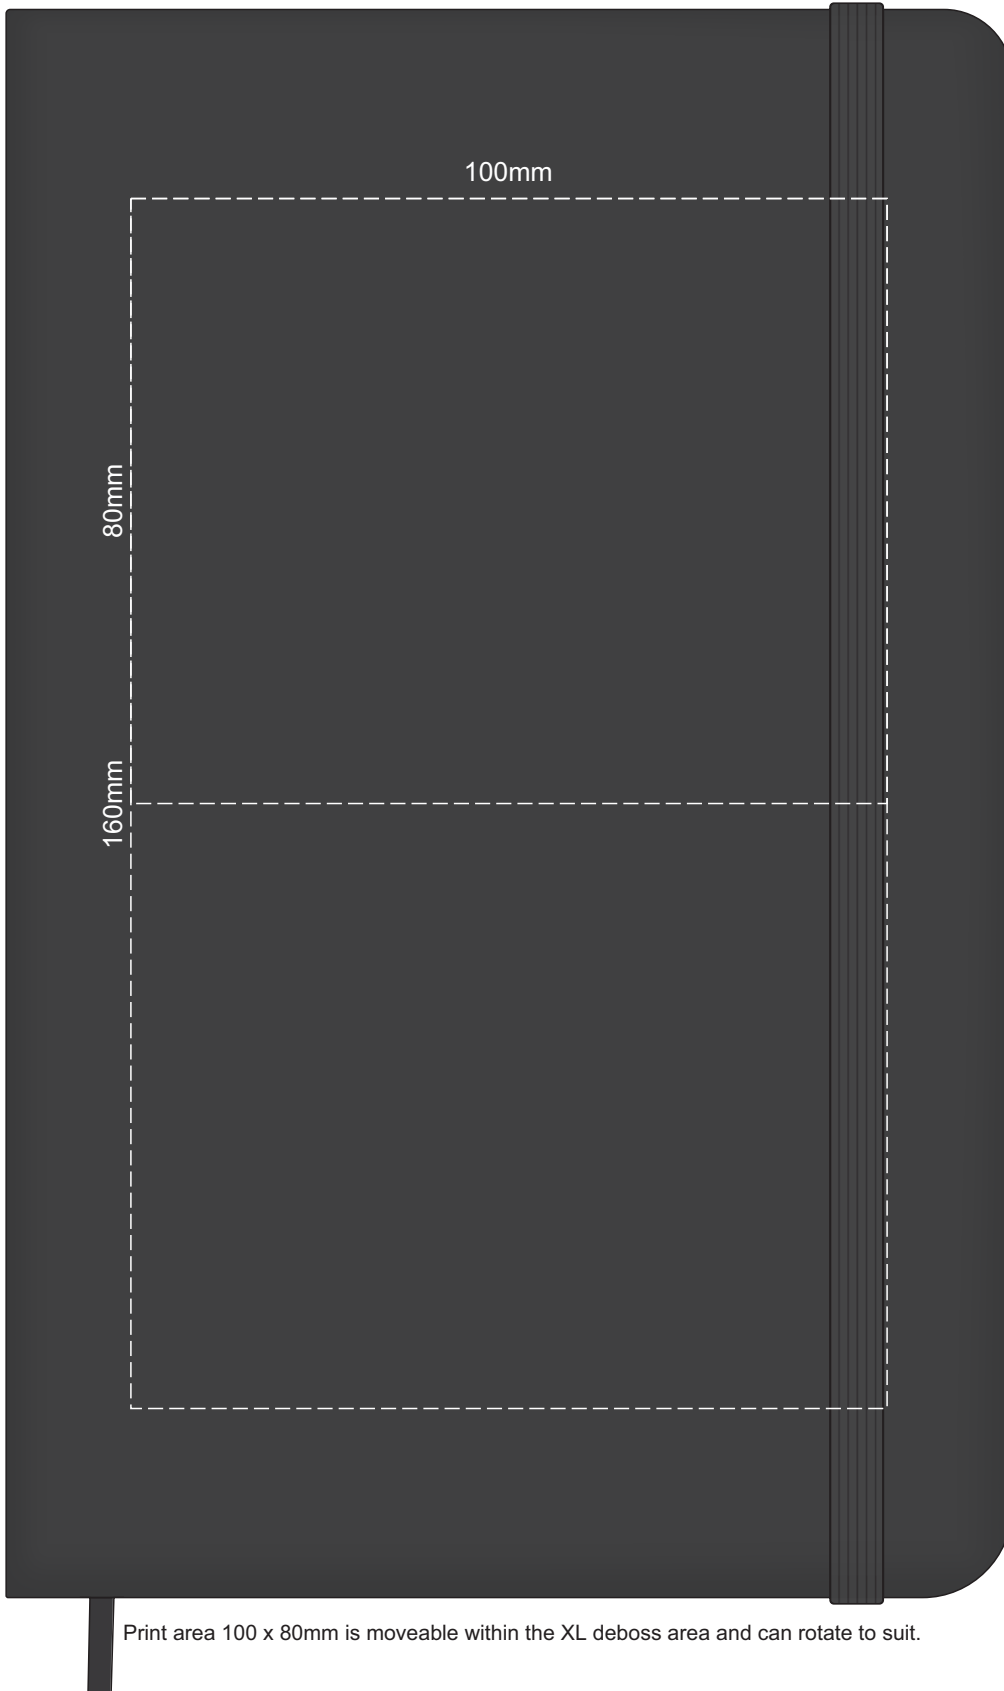

100% of Actual Size  
Screen Print (one colour)

100% of Actual Size  
Debossing Front Cover  
Debossing XL Front Cover

Print area 100 x 80mm is moveable within the XL deboss area and can rotate to suit.

100% of Actual Size  
Debossing Back Cover

70% of Actual Size  
Pad Print Front End-Paper

In case of loss, please return to:

\_\_\_\_\_

\_\_\_\_\_

\_\_\_\_\_

As a reward: \$ \_\_\_\_\_

Branding area can be moved **anywhere** within the red lines.

70% of Actual Size  
Pad Print Back End-Paper

Branding area can be moved anywhere within the red lines.

70% of Actual Size  
Digital Print - Belly Band Template

25% of Actual Size

Belly Band Assembled on Notebook

- Green Line = Fold Lines when assembled on notebook
- Blue Line = The SIGNIFICANT PRINT AREA  
(Keep all critical images & text within this box)
- Black Line = Maximum print area
- Pink Line = Bleed off to here