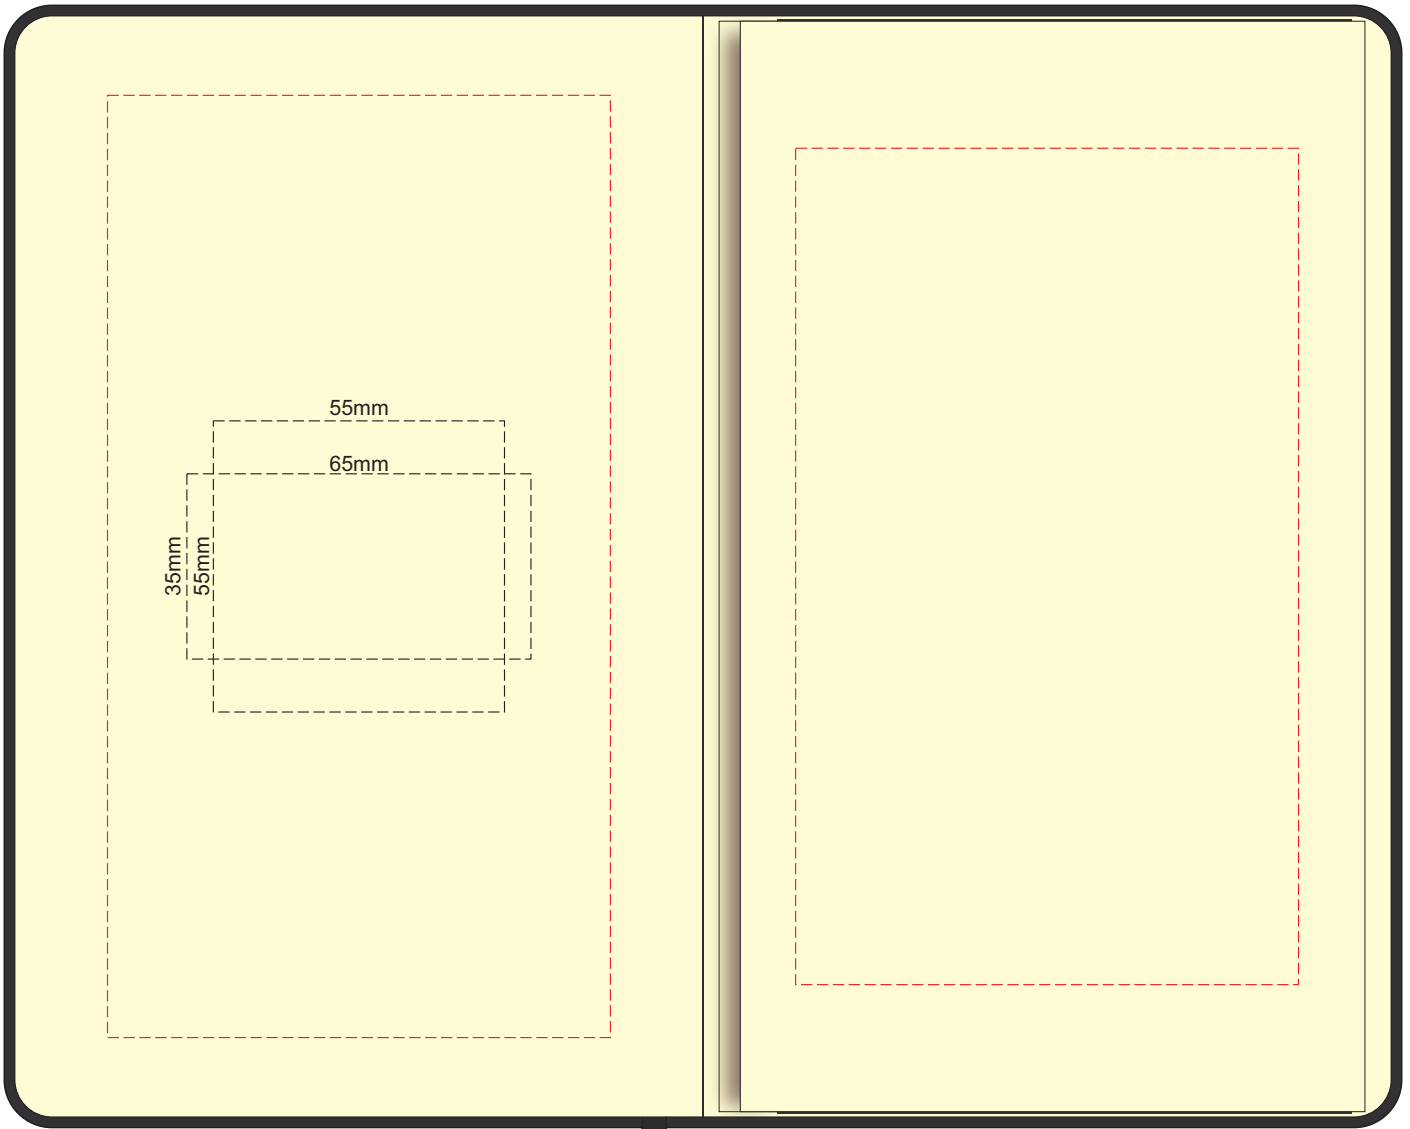

100% of Actual Size  
Screen Print (one colour)

100% of Actual Size  
Debossing Front Cover  
Debossing XL Front Cover

Print area 100 x 80mm is moveable within the XL deboss area and can rotate to suit.

100% of Actual Size  
Debossing Back Cover

70% of Actual Size  
Pad Print Front End-Paper

In case of loss, please return to:

\_\_\_\_\_

\_\_\_\_\_

\_\_\_\_\_

As a reward: \$ \_\_\_\_\_

Branding area can be moved **anywhere** within the red lines.

70% of Actual Size  
Pad Print Back End-Paper

Branding area can be moved anywhere within the red lines.

70% of Actual Size  
Digital Print - Belly Band Template

25% of Actual Size

Belly Band Assembled on Notebook

- Green Line = Fold Lines when assembled on notebook
- Blue Line = The SIGNIFICANT PRINT AREA  
(Keep all critical images & text within this box)
- Black Line = Maximum print area
- Pink Line = Bleed off to here