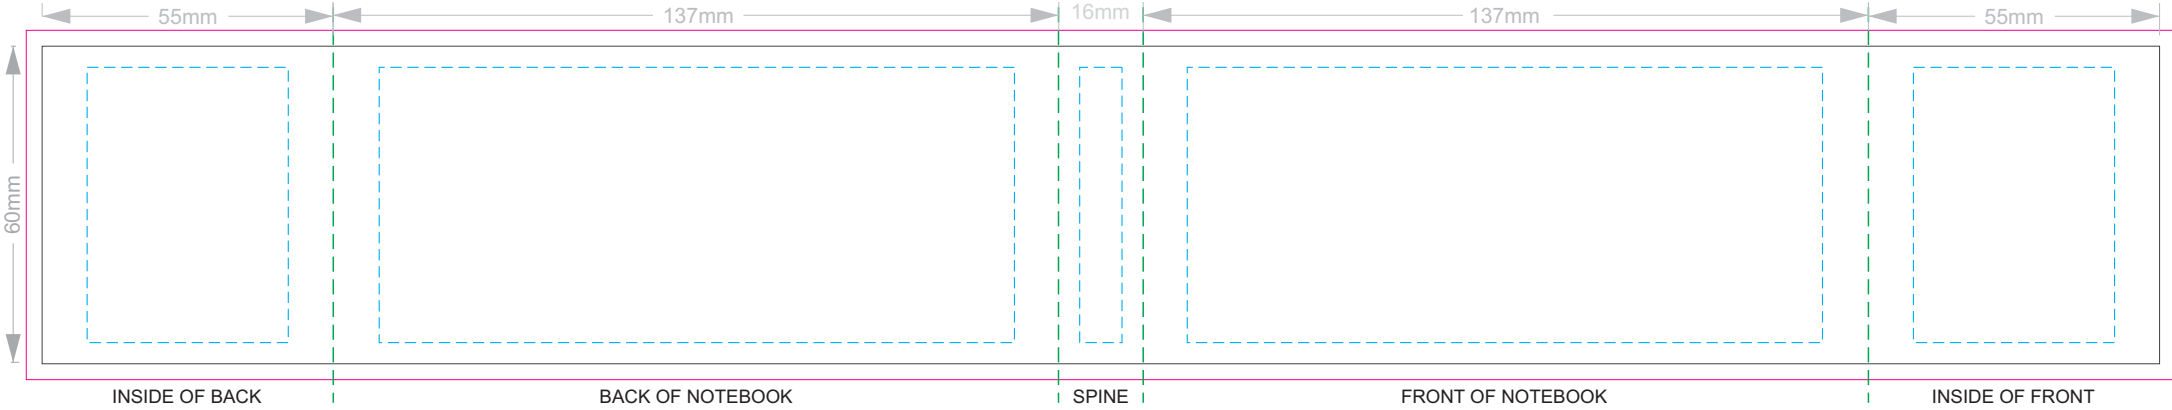

100% of Actual Size  
Screen Print (one colour)

100% of Actual Size  
Debossing Front Cover  
Debossing XL Front Cover

Print area 100 x 80mm is moveable within the XL deboss area and can rotate to suit.

100% of Actual Size  
Debossing Back Cover

70% of Actual Size  
Pad Print Front End-Paper

In case of loss, please return to:

\_\_\_\_\_

\_\_\_\_\_

\_\_\_\_\_

As a reward: \$ \_\_\_\_\_

Branding area can be moved **anywhere** within the red lines.

70% of Actual Size  
Pad Print Back End-Paper

Branding area can be moved anywhere within the red lines.

70% of Actual Size  
Digital Print - Belly Band Template

25% of Actual Size

Belly Band Assembled on Notebook

- Green Line = Fold Lines when assembled on notebook
- Blue Line = The SIGNIFICANT PRINT AREA  
(Keep all critical images & text within this box)
- Black Line = Maximum print area
- Pink Line = Bleed off to here