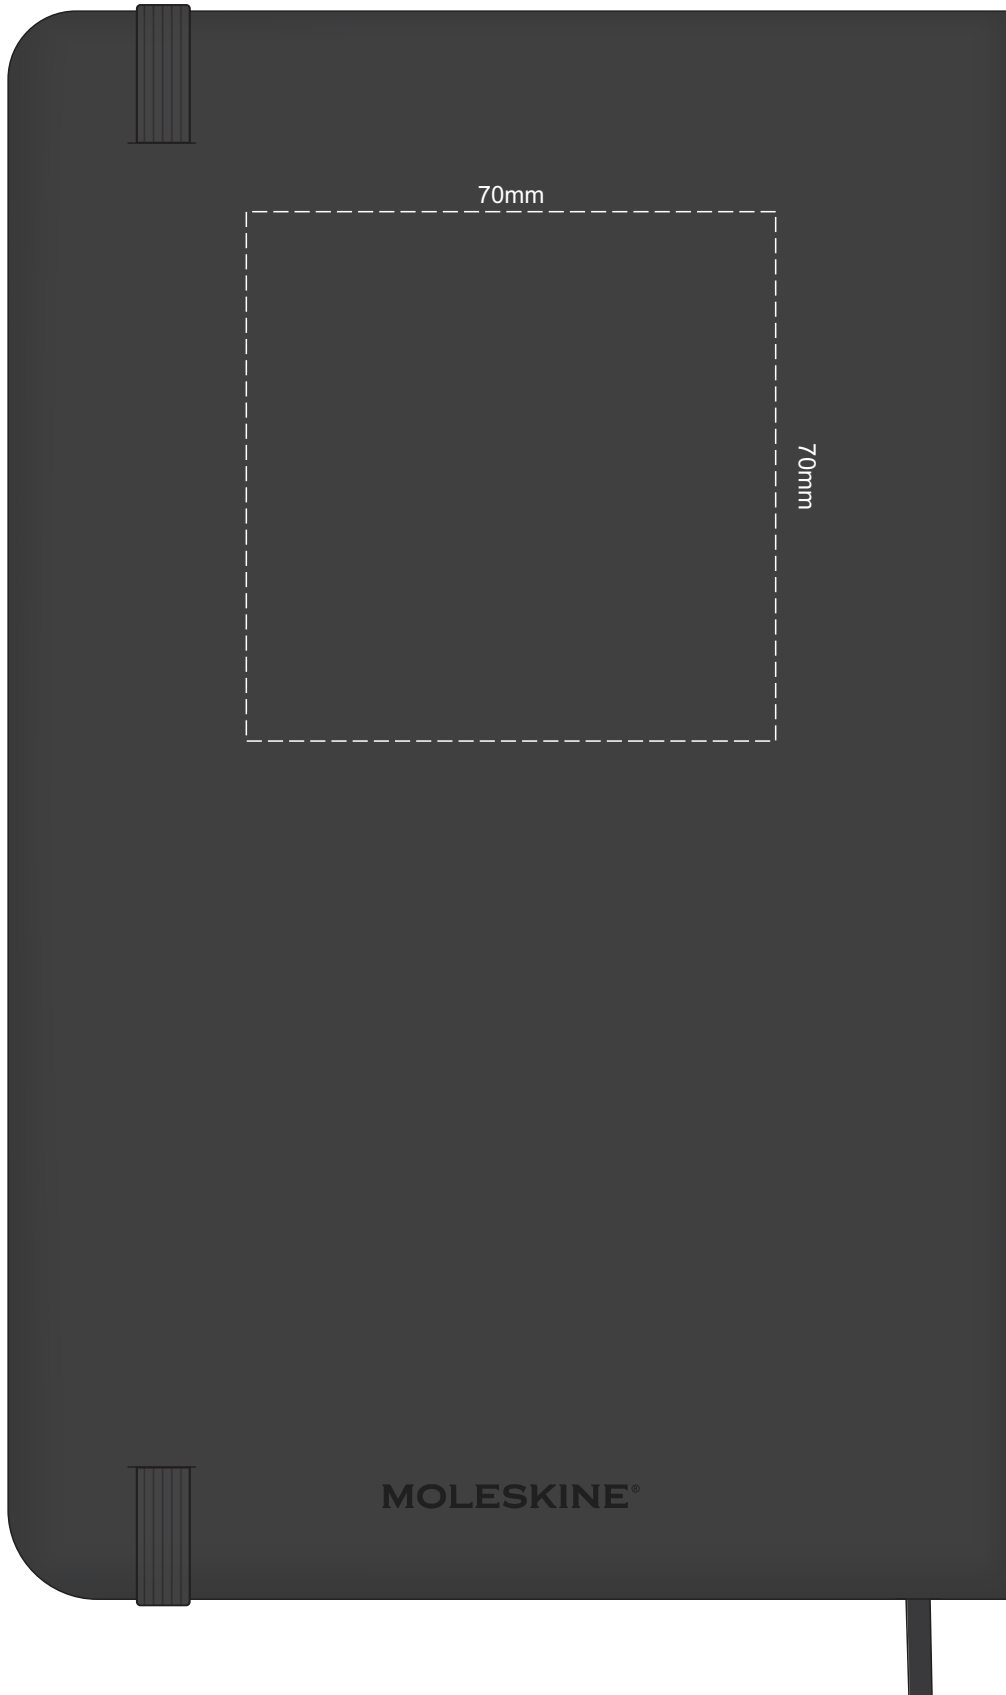

100% of Actual Size  
Screen Print (one colour)

100% of Actual Size  
Debossing Front Cover  
Debossing XL Front Cover

Print area 100 x 80mm is moveable within the XL deboss area and can rotate to suit.

100% of Actual Size  
Debossing Back Cover

70% of Actual Size  
Pad Print Front End-Paper

In case of loss, please return to:

\_\_\_\_\_

\_\_\_\_\_

\_\_\_\_\_

As a reward: \$ \_\_\_\_\_

Branding area can be moved **anywhere** within the red lines.

70% of Actual Size  
Pad Print Back End-Paper

Branding area can be moved anywhere within the red lines.

70% of Actual Size  
Digital Print - Belly Band Template

25% of Actual Size

Belly Band Assembled on Notebook

- Green Line = Fold Lines when assembled on notebook
- Blue Line = The SIGNIFICANT PRINT AREA  
(Keep all critical images & text within this box)
- Black Line = Maximum print area
- Pink Line = Bleed off to here