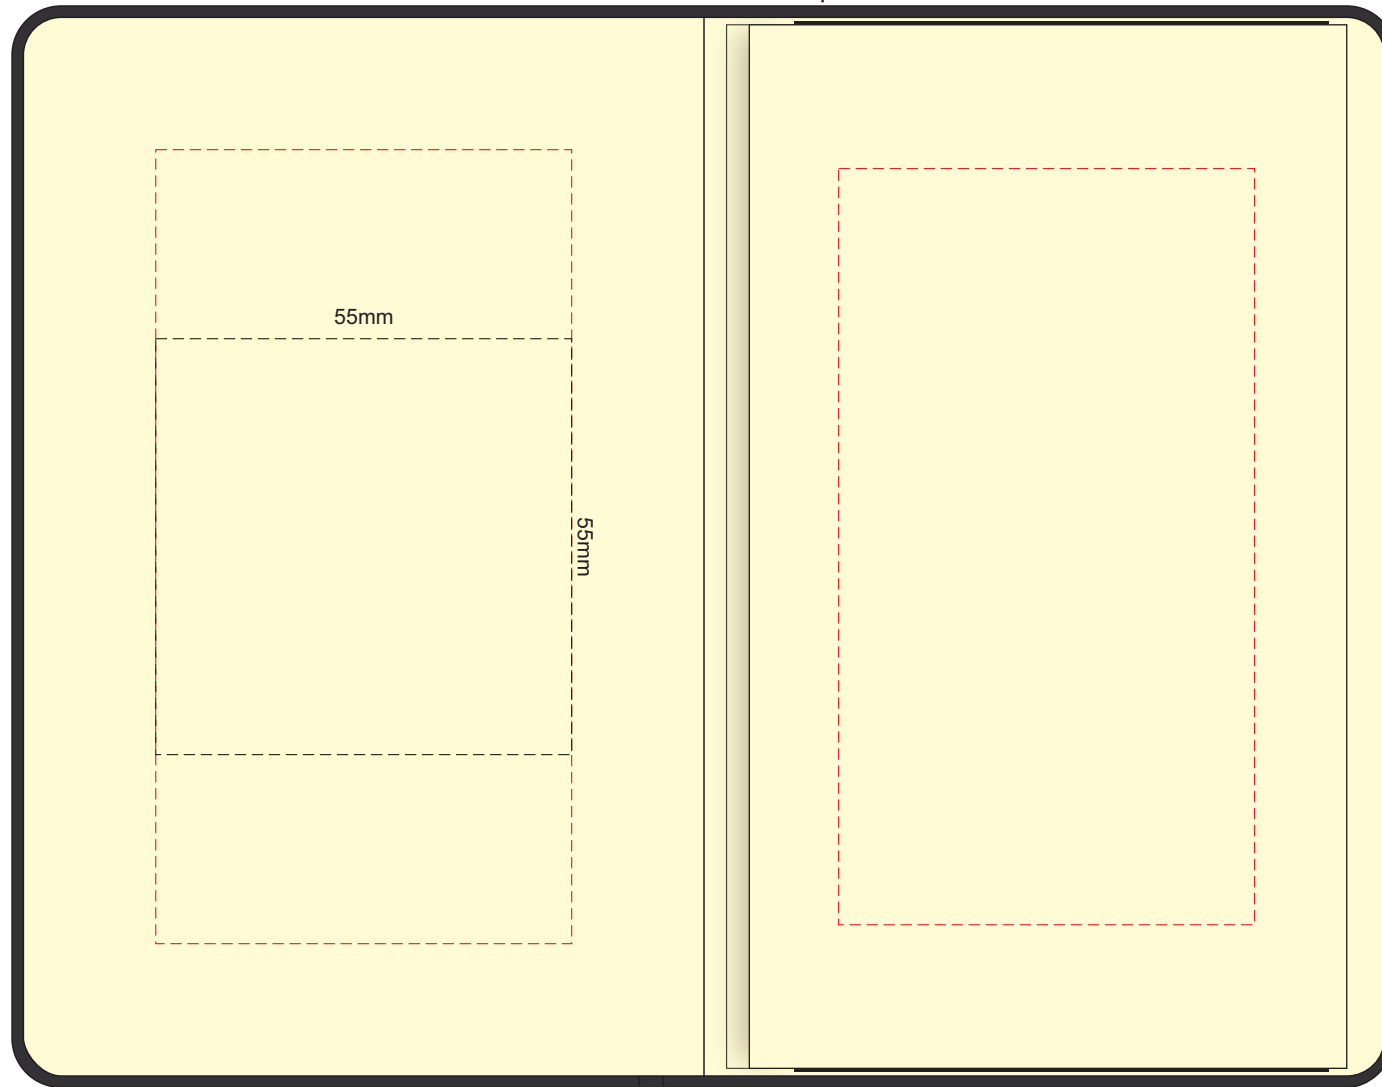

100% of Actual Size  
Debossing

100% of Actual Size  
Debossing Back Cover

100% of Actual Size  
Pad Print Front End-Paper

In case of loss, please return to:

\_\_\_\_\_

\_\_\_\_\_

\_\_\_\_\_

\_\_\_\_\_

As a reward: \$ \_\_\_\_\_

55mm

55mm

M

55mm

55mm

Branding area can be moved anywhere within the red lines.

100% of Actual Size  
Pad Print Back End-Paper

Branding area can be moved anywhere within the red lines.