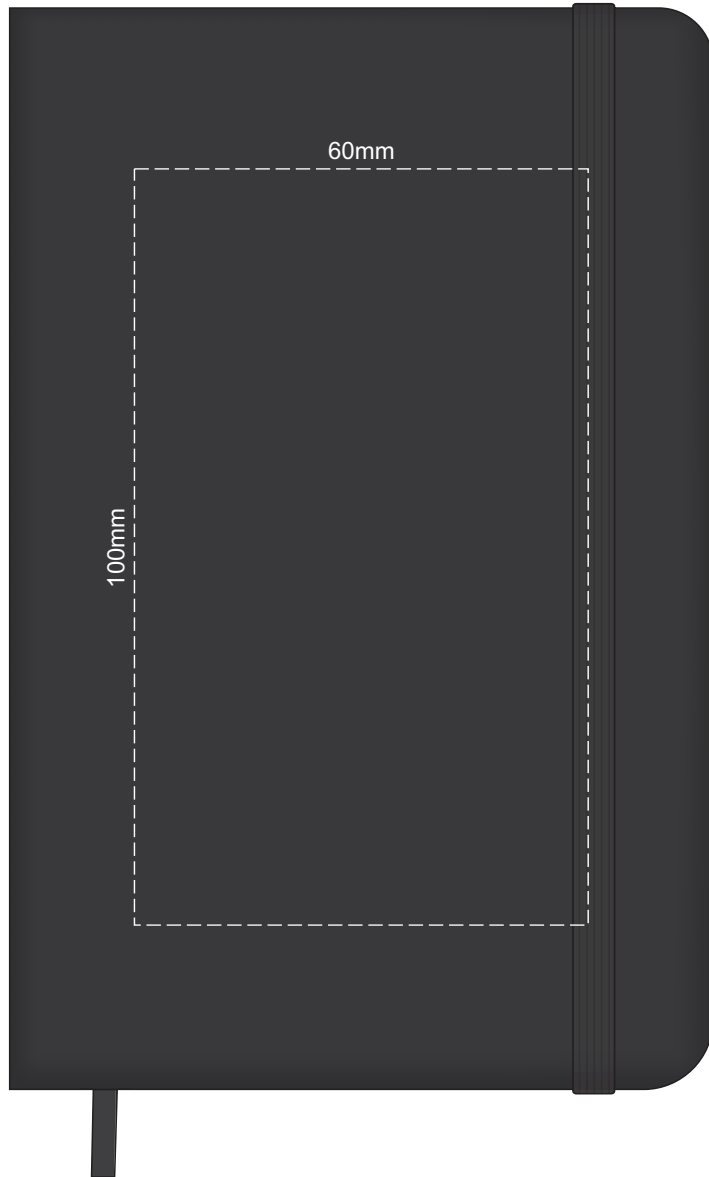

100% of Actual Size  
Debossing

100% of Actual Size  
Debossing Back Cover

100% of Actual Size  
Pad Print Front End-Paper

In case of loss, please return to:

\_\_\_\_\_

\_\_\_\_\_

\_\_\_\_\_

\_\_\_\_\_

As a reward: \$ \_\_\_\_\_

55mm

55mm

M

55mm

55mm

Branding area can be moved anywhere within the red lines.

100% of Actual Size  
Pad Print Back End-Paper

Branding area can be moved anywhere within the red lines.