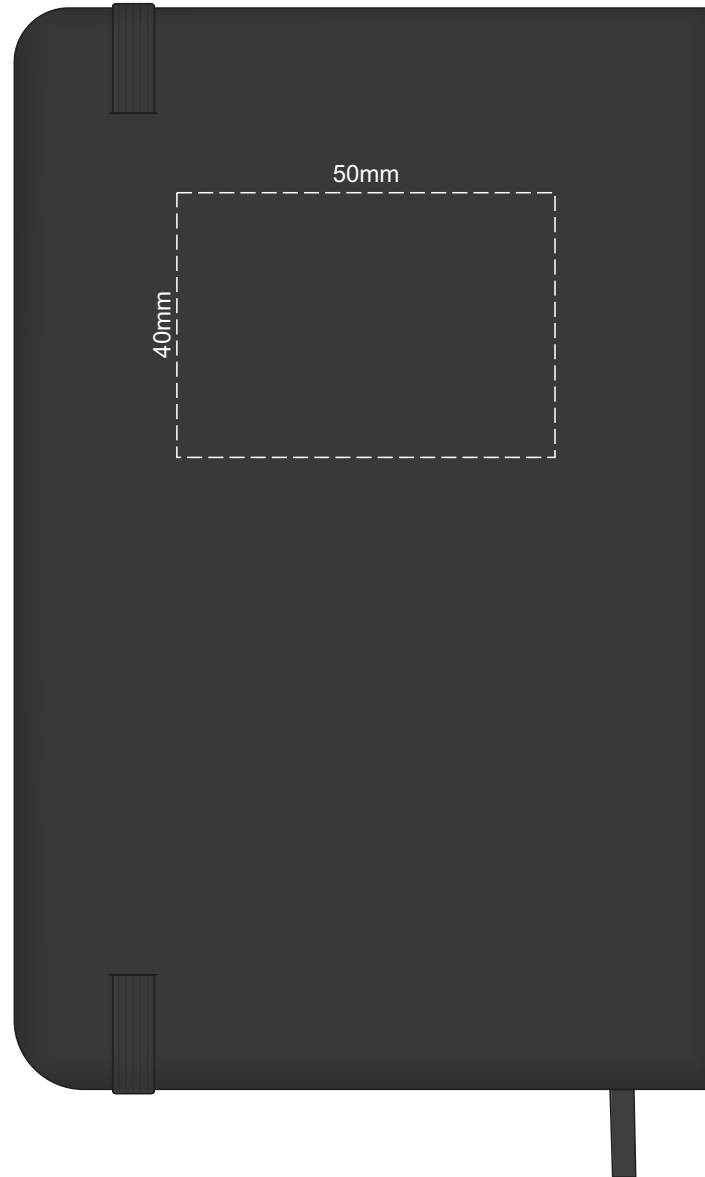

100% of Actual Size  
Debossing

100% of Actual Size  
Debossing Back Cover

100% of Actual Size  
Pad Print Front End-Paper

In case of loss, please return to:

\_\_\_\_\_

\_\_\_\_\_

\_\_\_\_\_

\_\_\_\_\_

As a reward: \$ \_\_\_\_\_

55mm

55mm

M

55mm

55mm

Branding area can be moved anywhere within the red lines.

100% of Actual Size  
Pad Print Back End-Paper

Branding area can be moved anywhere within the red lines.