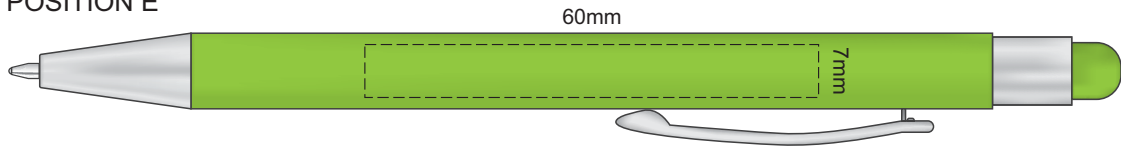

BARREL COLOURS	STYLUS COLOURS
White	Grey
Orange	Orange
Red	Red
Green	Green
Blue	Blue
Black	Black

100% of Actual Size
Screen Print

POSITION A

100% of Actual Size
Pad Print

POSITION D

POSITION E

100% of Actual Size
Laser Engraving

POSITION D

POSITION E

Engraves to an Oxidised White Finish