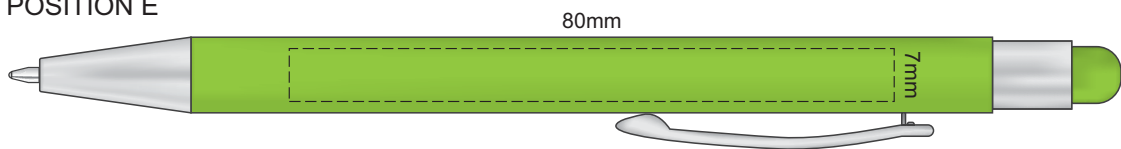

BARREL COLOURS	STYLUS COLOURS
White	Grey
Orange	Orange
Red	Red
Green	Green
Blue	Blue
Black	Black

100% of Actual Size
Screen Print

POSITION A

100% of Actual Size
Pad Print

POSITION D

POSITION E

100% of Actual Size
Laser Engraving

POSITION D

POSITION E

Engraves to an Oxidised White Finish