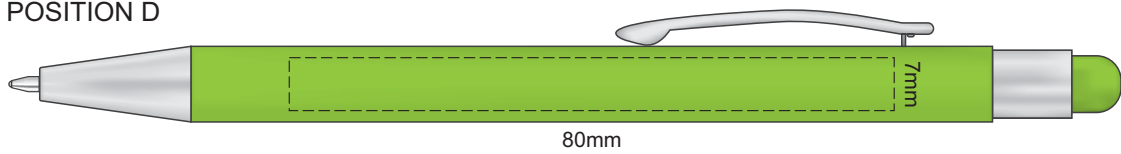

BARREL COLOURS	STYLUS COLOURS
White	Grey
Orange	Orange
Red	Red
Green	Green
Blue	Blue
Black	Black

100% of Actual Size
Screen Print

POSITION A

100% of Actual Size
Pad Print

POSITION D

POSITION E

100% of Actual Size
Laser Engraving

POSITION D

POSITION E

Engraves to an Oxidised White Finish