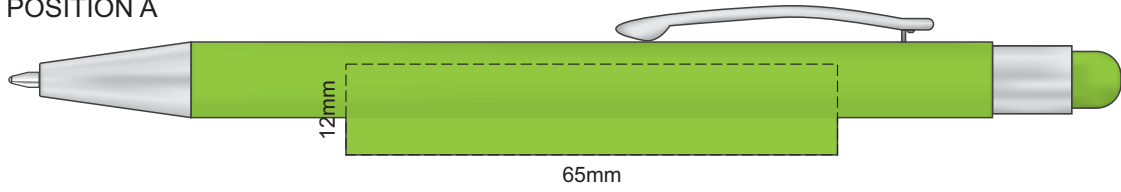

BARREL COLOURS	STYLUS COLOURS
White	Grey
Orange	Orange
Red	Red
Green	Green
Blue	Blue
Black	Black

100% of Actual Size
Screen Print

POSITION A

100% of Actual Size
Pad Print

POSITION D

POSITION E

100% of Actual Size
Laser Engraving

POSITION D

POSITION E

Engraves to an Oxidised White Finish