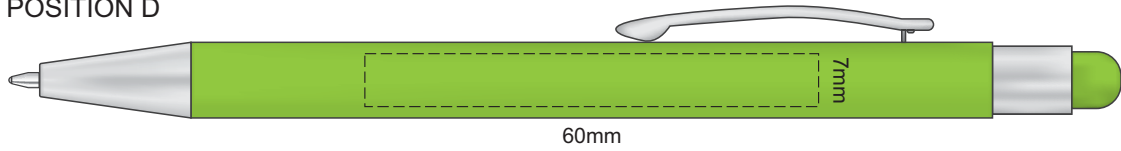

BARREL COLOURS	STYLUS COLOURS
White	Grey
Orange	Orange
Red	Red
Green	Green
Blue	Blue
Black	Black

100% of Actual Size
Screen Print

POSITION A

100% of Actual Size
Pad Print

POSITION D

POSITION E

100% of Actual Size
Laser Engraving

POSITION D

POSITION E

Engraves to an Oxidised White Finish