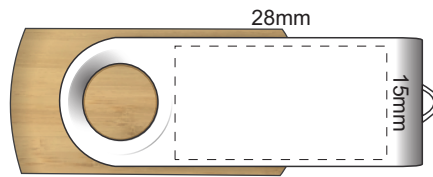

100% of Actual Size  
Pad Print  
Laser Engraving

-  Silver engraves to a natural etch
-  Colours engrave to a shiny steel finish

100% of Actual Size  
Pad Print (one colour)