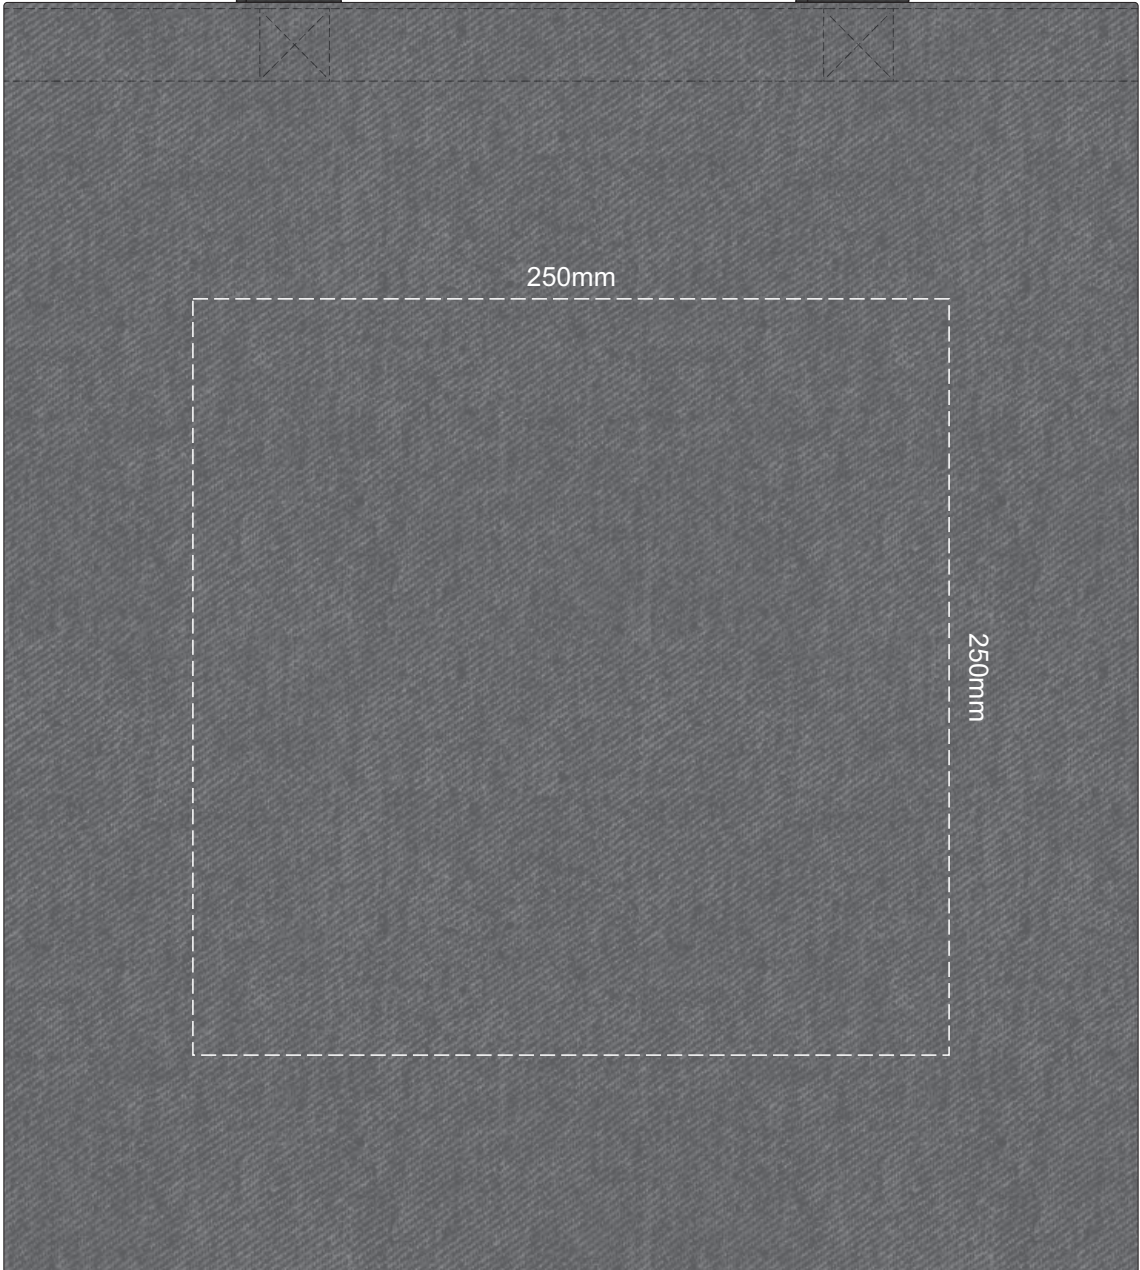

40% of Actual Size
Screen Print

250mm

250mm

40% of Actual Size
Colourflex Transfer

Please note the orientation of these print areas may be rotated to best suit your needs.