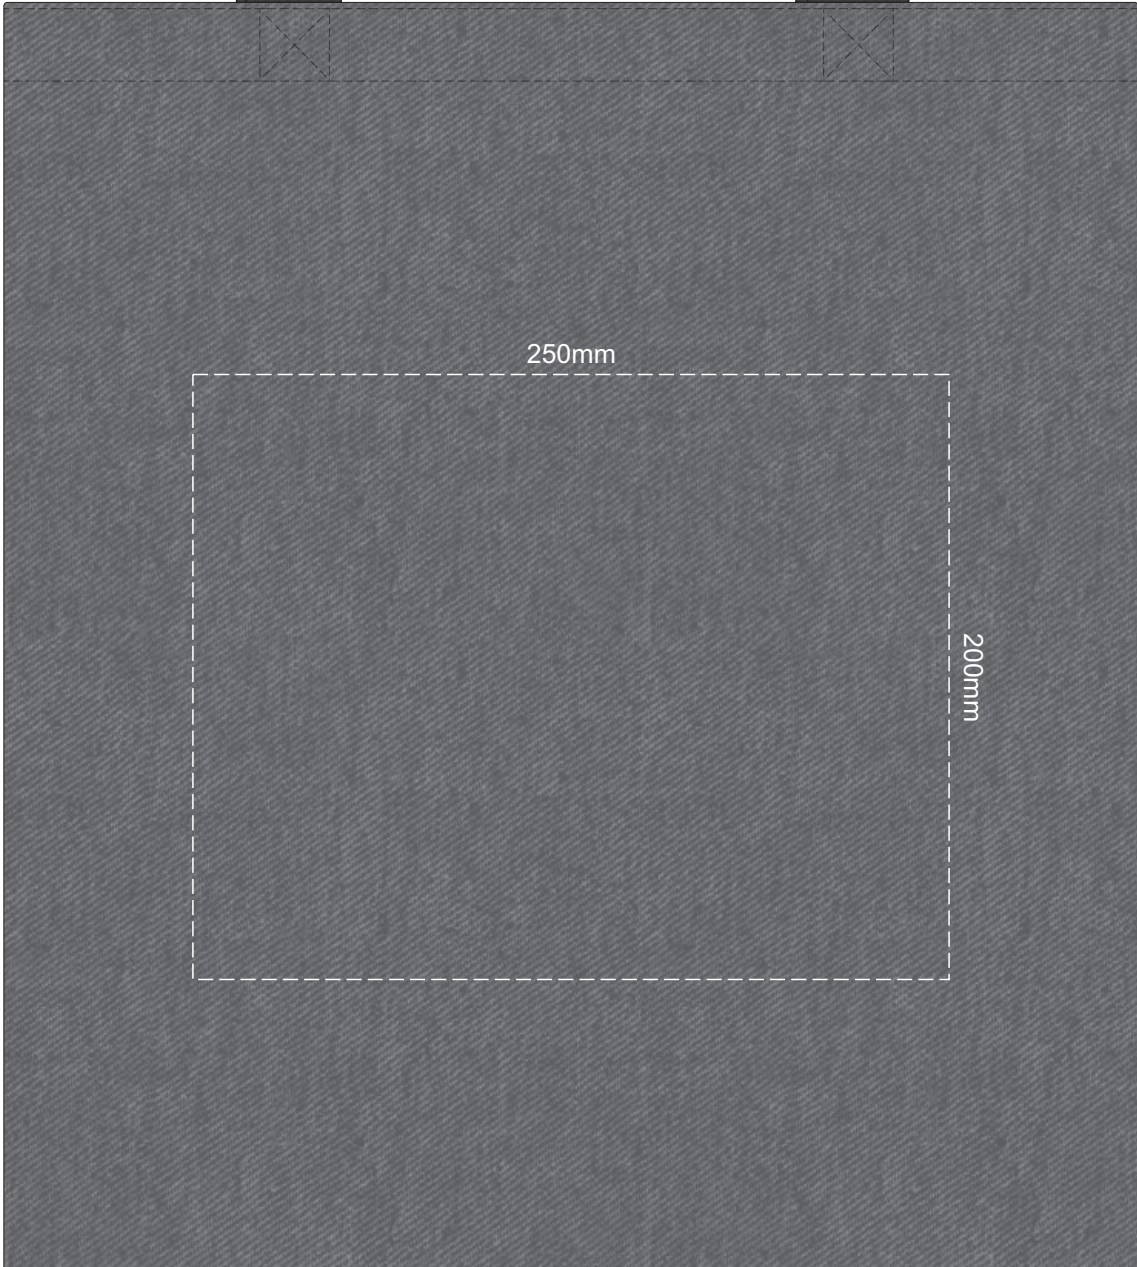

40% of Actual Size
Screen Print

250mm

250mm

40% of Actual Size
Colourflex Transfer

Please note the orientation of these print areas may be rotated to best suit your needs.