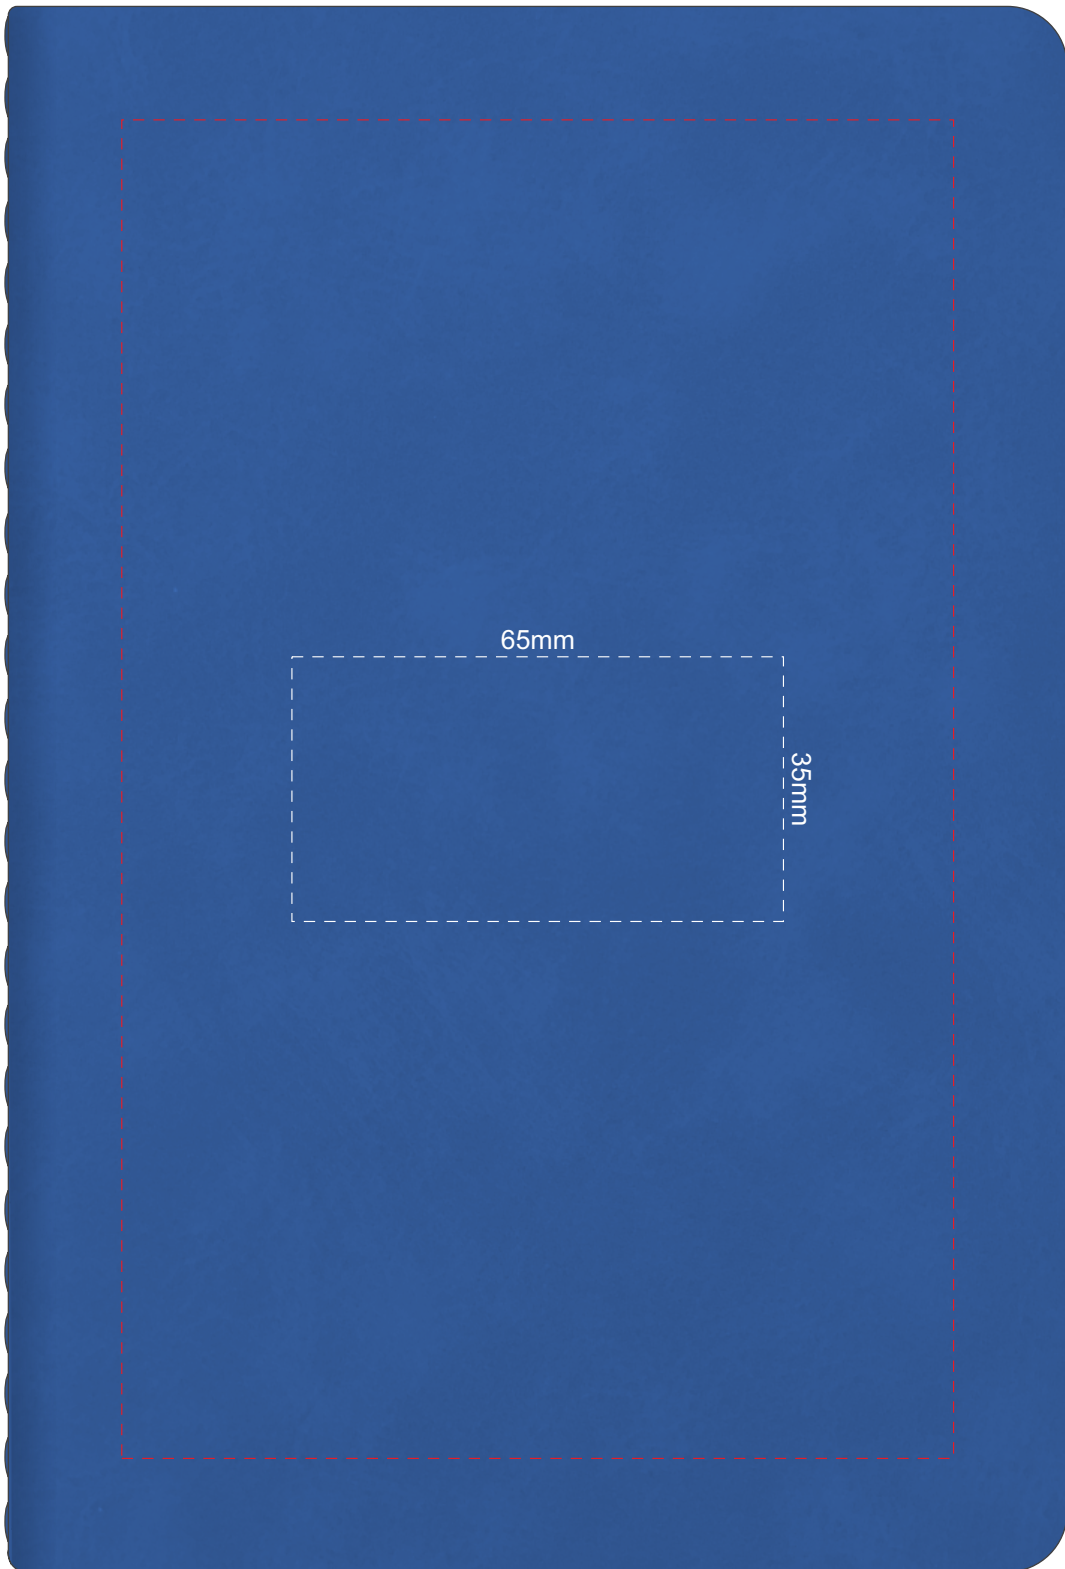

100% of Actual Size
Pad Print

Branding area can be moved **anywhere within the red line.**

100% of Actual Size
Pad Print

Branding area can be moved **anywhere within the red line.**

100% of Actual Size
Screen Print (one colour)

100% of Actual Size
Debossing
Debossing XL

Print area 120 x 90mm is moveable within the XL deboss area and can rotate to suit.