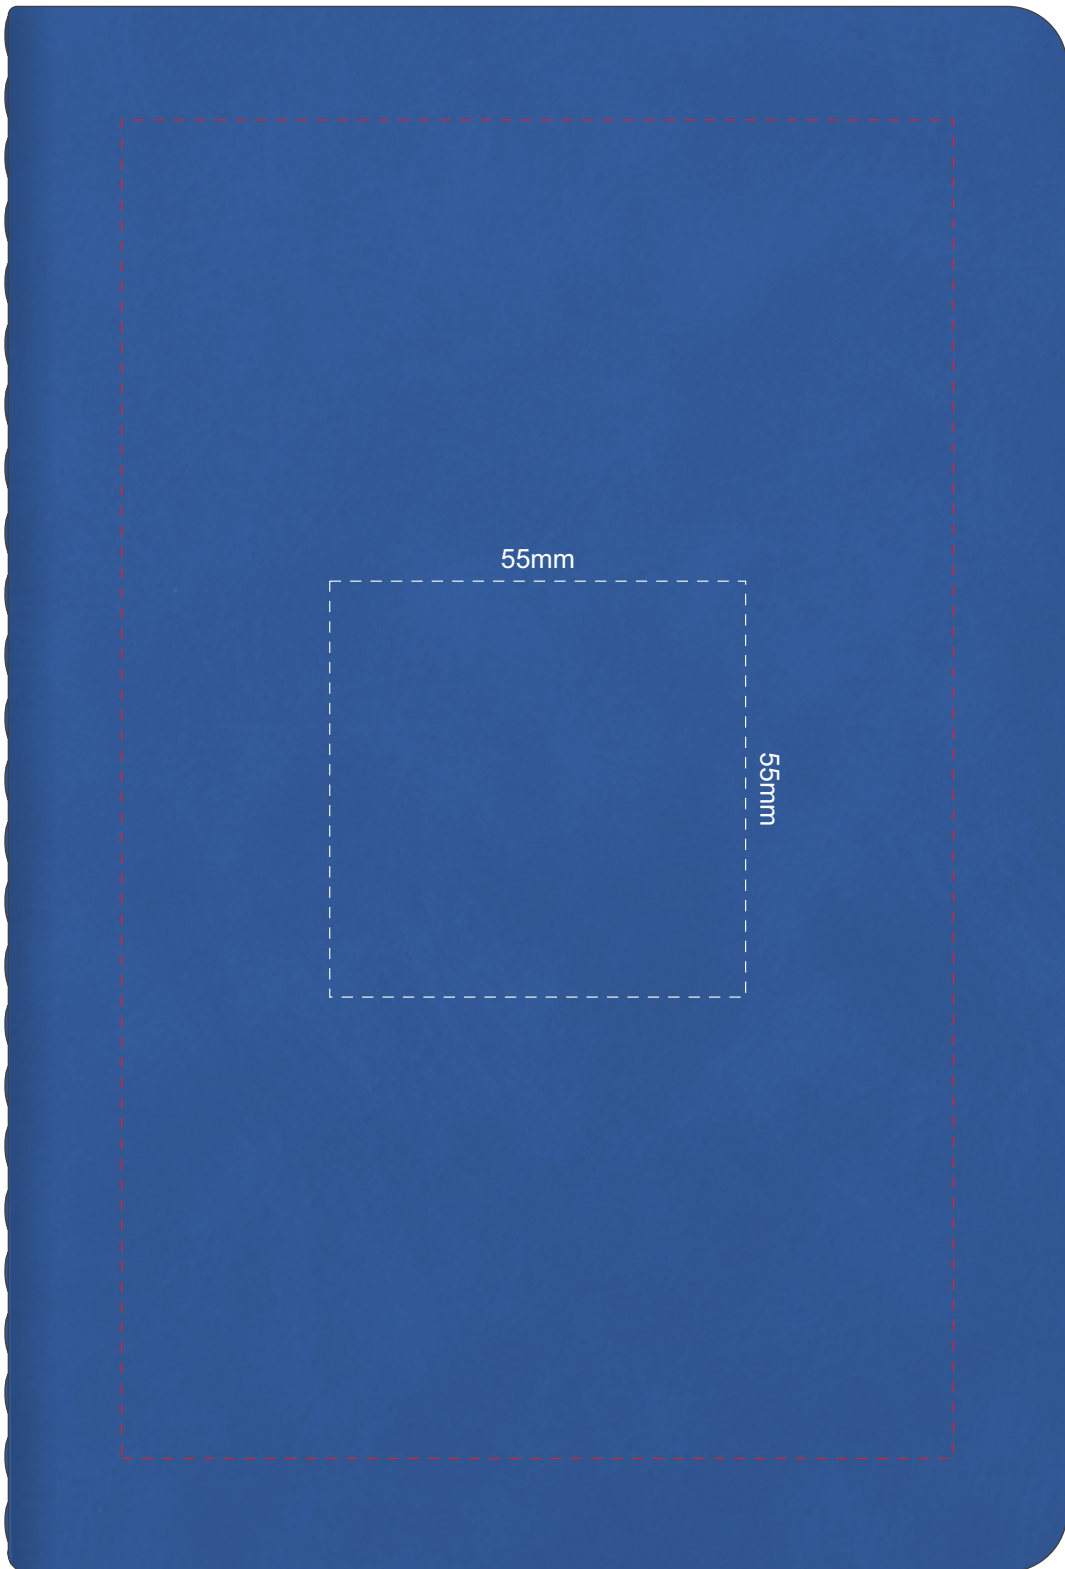

100% of Actual Size
Pad Print

Branding area can be moved **anywhere within the red line.**

100% of Actual Size
Pad Print

Branding area can be moved **anywhere within the red line.**

100% of Actual Size
Screen Print (one colour)

100% of Actual Size
Debossing
Debossing XL

Print area 120 x 90mm is moveable within the XL deboss area and can rotate to suit.