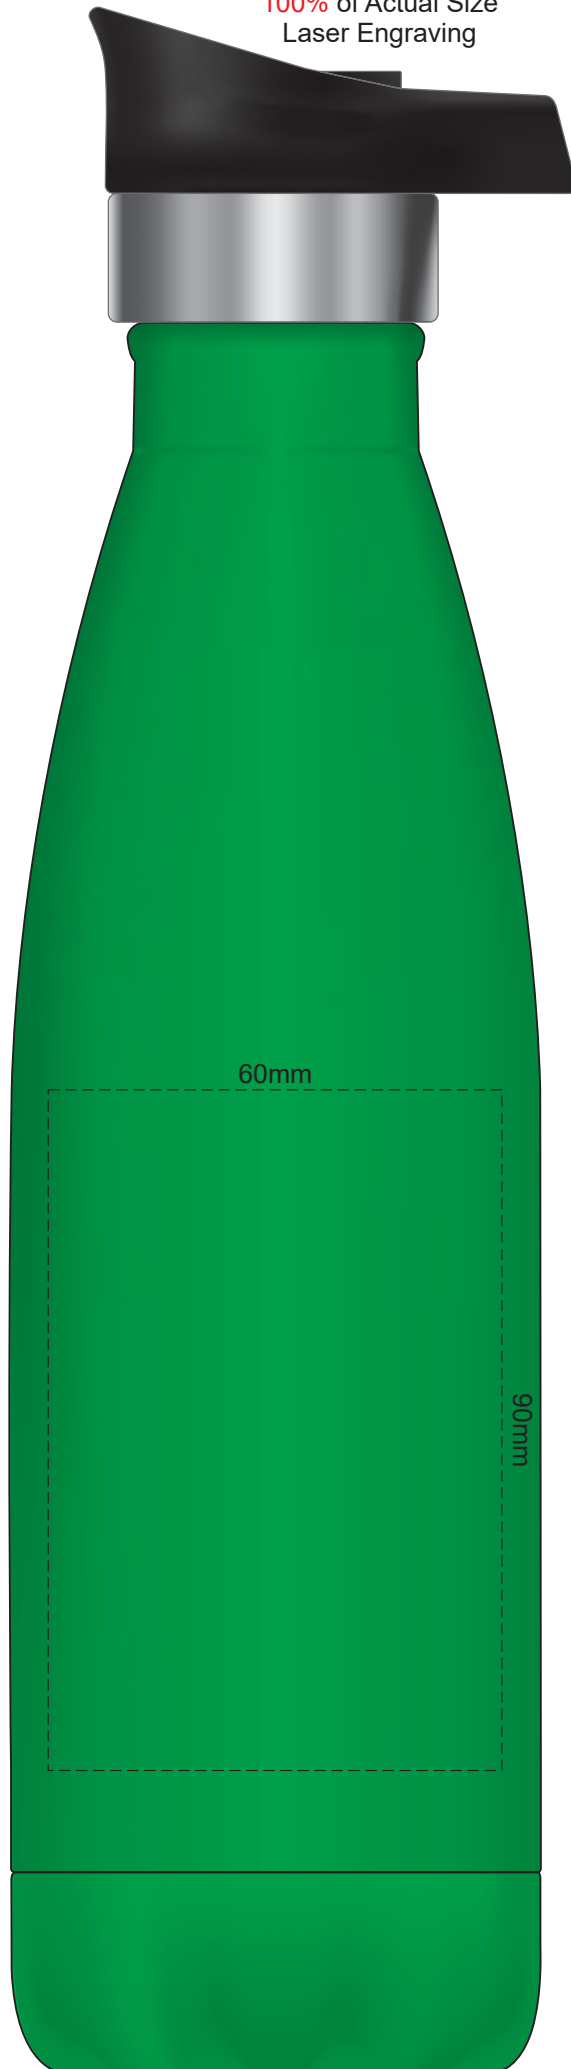

100% of Actual Size
Pad Print

100% of Actual Size
Screen Print

195mm

approximately 25mm unprintable area

90mm

Red Line = Exact opposites of the product
(centre artwork to the red line)

100% of Actual Size
Laser Engraving

Engraves to a
Shiny Steel Finish

70% of Actual Size
Rotary Digital

217mm

90mm

Red Line = Exact opposites of the product
(centre artwork to the red line)