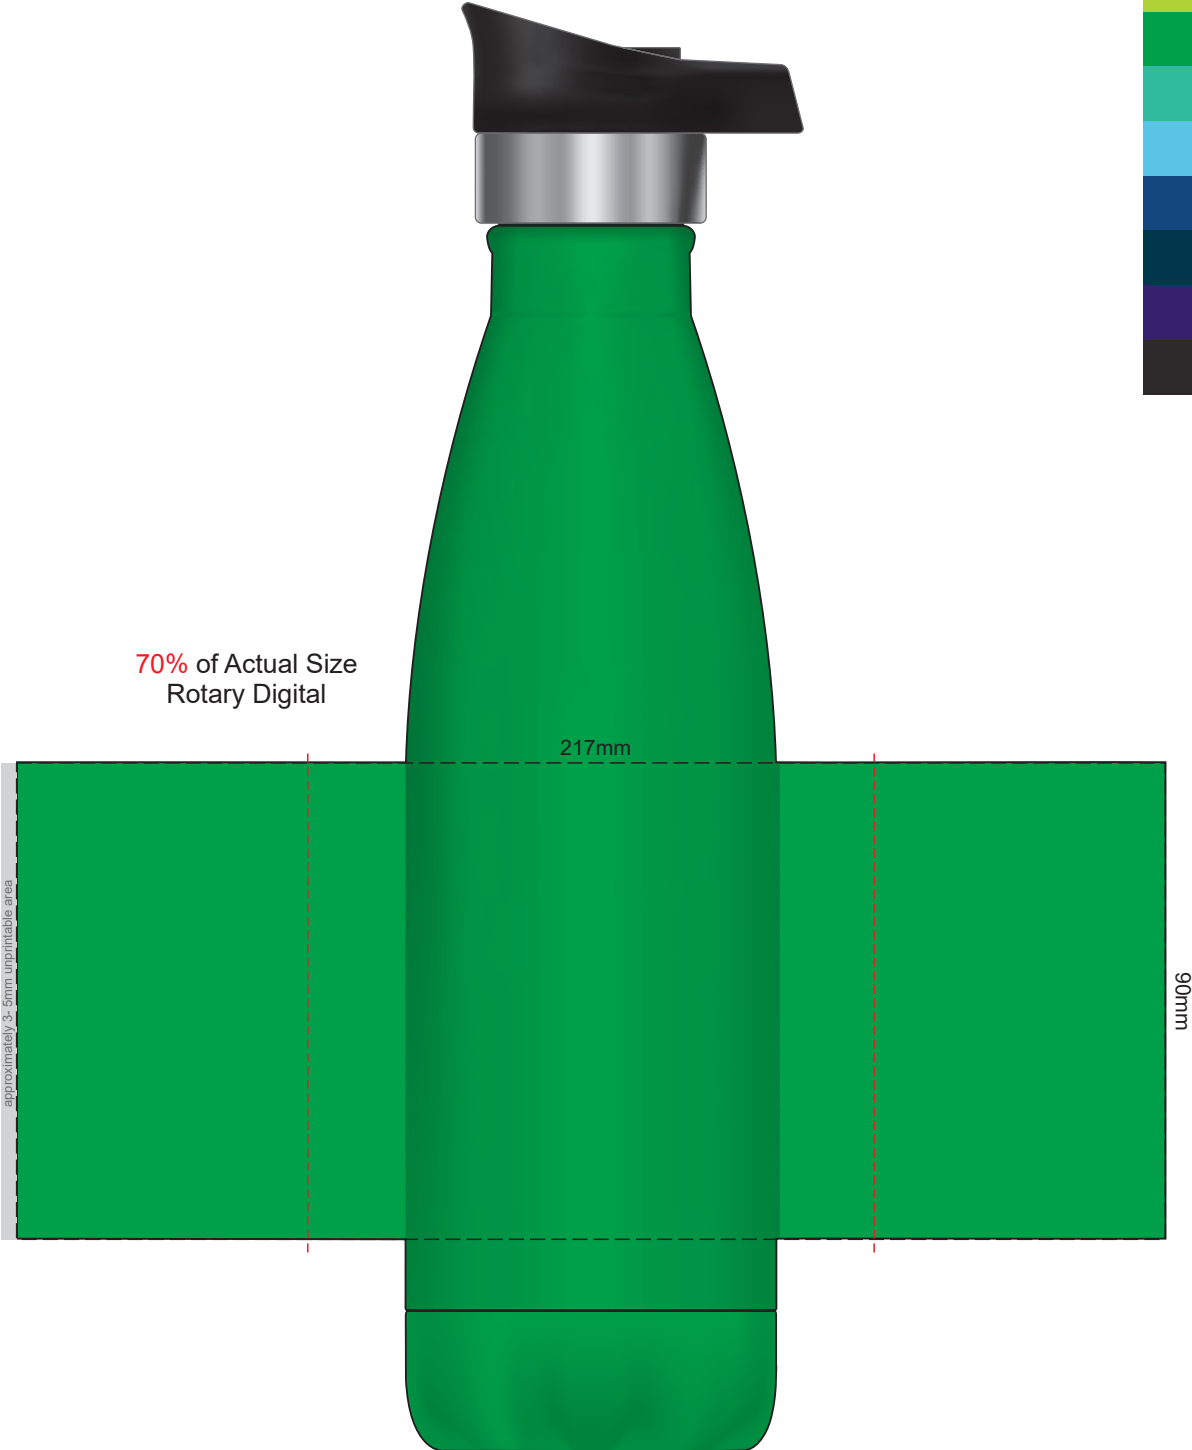

100% of Actual Size
Pad Print

100% of Actual Size
Screen Print

195mm

approximately 25mm unprintable area

90mm

Red Line = Exact opposites of the product
(centre artwork to the red line)

100% of Actual Size
Laser Engraving

Engraves to a
Shiny Steel Finish

70% of Actual Size
Rotary Digital

217mm

90mm

Red Line = Exact opposites of the product
(centre artwork to the red line)