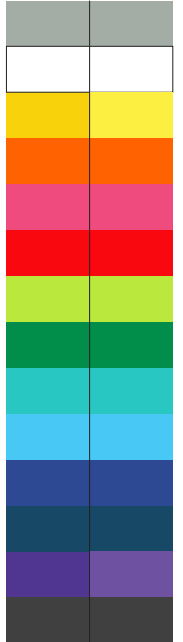

100% of Actual Size
Pad Print

Flip & Band
Lid colour colour

Cup colour

100% of Actual Size
Pad Print

SIDE 1

SIDE 2

Flip & Band
Lid colour colour

Cup colour

100% of Actual Size
Screen Print (one colour)

Screen Print (one colour)
Double Sided Template Front & Back

Red Line = Exact opposites of the product
(centre artwork to the red line)

Flip & Band
Lid colour colour

Cup colour

100% of Actual Size
Silicone Digital Print
Debossed

SIDE 1

SIDE 2