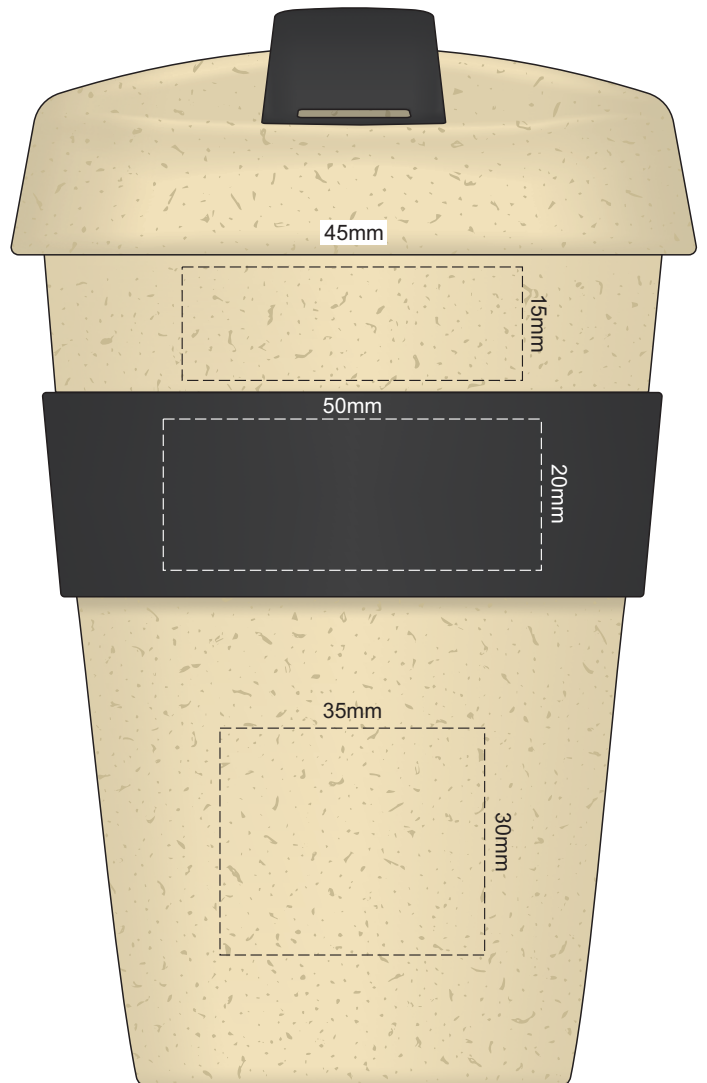

100% of Actual Size
Pad Print

Flip & Band
Lid colour colour

Cup colour

100% of Actual Size
Pad Print

SIDE 1

SIDE 2

Flip & Band
Lid colour colour

Cup colour

100% of Actual Size
Screen Print (one colour)

Screen Print (one colour)
Double Sided Template Front & Back

Red Line = Exact opposites of the product
(centre artwork to the red line)

Flip & Band
Lid colour colour

Cup colour

100% of Actual Size
Silicone Digital Print
Debossed

SIDE 1

SIDE 2