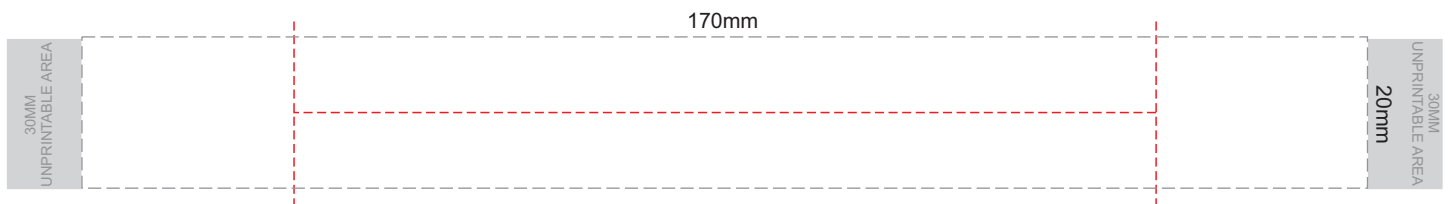

100% of Actual Size
Pad Print

Flip & Band
Lid colour colour

Cup colour

100% of Actual Size
Pad Print

SIDE 1

SIDE 2

Flip & Band
Lid colour colour

Cup colour

100% of Actual Size
Screen Print (one colour)

Screen Print (one colour)
Double Sided Template Front & Back

Red Line = Exact opposites of the product
(centre artwork to the red line)

Flip & Band
Lid colour colour

Cup colour

100% of Actual Size
Silicone Digital Print
Debossed

SIDE 1

SIDE 2