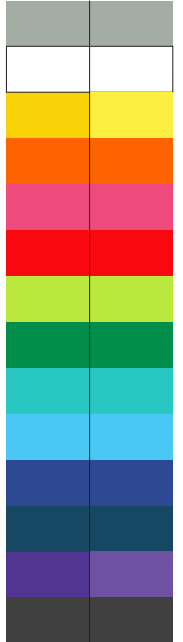

100% of Actual Size
Pad Print

Flip & Band
Lid colour colour

Cup colour

100% of Actual Size
Pad Print

SIDE 1

SIDE 2

Flip & Band
Lid colour colour

Cup colour

100% of Actual Size
Screen Print (one colour)

Screen Print (one colour)
Double Sided Template Front & Back

Red Line = Exact opposites of the product
(centre artwork to the red line)

Flip & Band
Lid colour colour

Cup colour

100% of Actual Size
Silicone Digital Print
Debossed

SIDE 1

SIDE 2