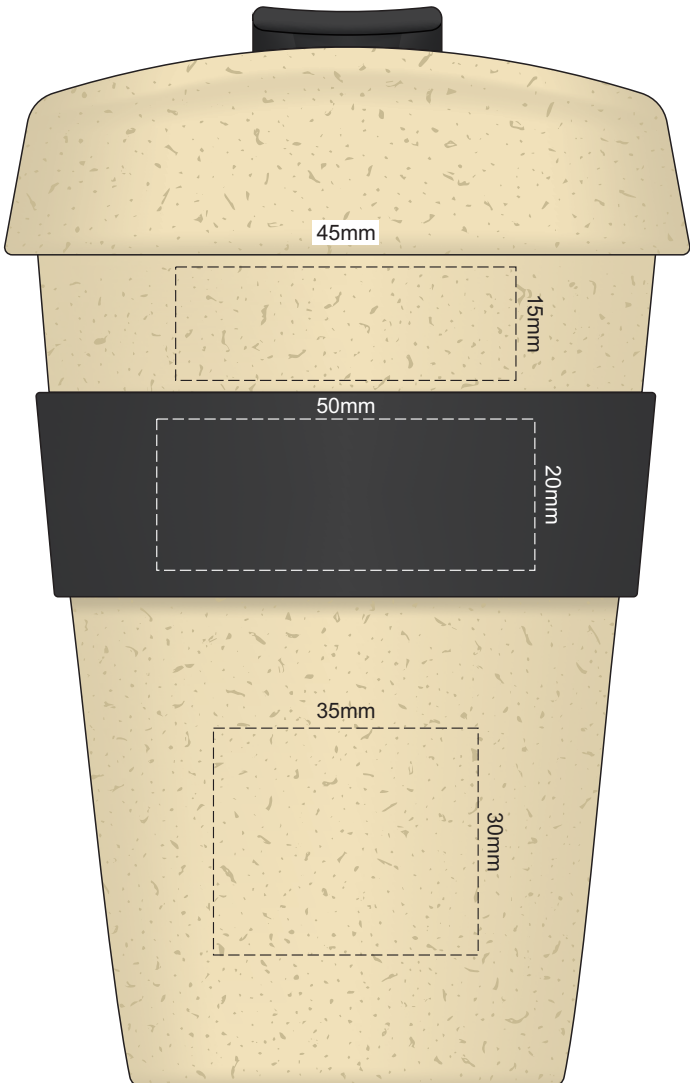

100% of Actual Size
Pad Print

Flip & Band
Lid colour colour

Cup colour

100% of Actual Size
Pad Print

SIDE 1

SIDE 2

Flip & Band
Lid colour colour

Cup colour

100% of Actual Size
Screen Print (one colour)

Screen Print (one colour)
Double Sided Template Front & Back

Red Line = Exact opposites of the product
(centre artwork to the red line)

Flip & Band
Lid colour colour

Cup colour

100% of Actual Size
Silicone Digital Print
Debossed

SIDE 1

SIDE 2