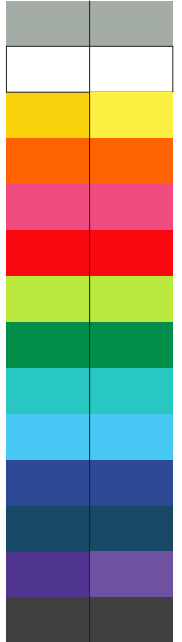

100% of Actual Size
Pad Print

Flip & Band
Lid colour colour

Cup colour

100% of Actual Size
Pad Print

SIDE 1

SIDE 2

Flip & Band
Lid colour colour

Cup colour

100% of Actual Size
Screen Print (one colour)

Screen Print (one colour)
Double Sided Template Front & Back

Red Line = Exact opposites of the product
(centre artwork to the red line)

Flip & Band
Lid colour colour

Cup colour

100% of Actual Size
Silicone Digital Print
Debossed

SIDE 1

SIDE 2