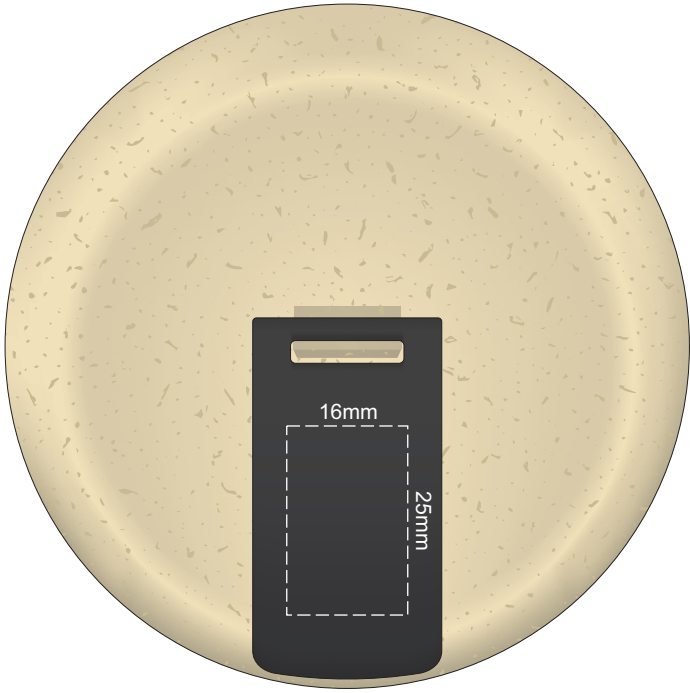

100% of Actual Size
Pad Print

Flip & Band
Lid colour colour

Cup colour

100% of Actual Size
Pad Print

SIDE 1

SIDE 2

Flip & Band
Lid colour colour

Cup colour

100% of Actual Size
Screen Print (one colour)

Screen Print (one colour)
Double Sided Template Front & Back

Red Line = Exact opposites of the product
(centre artwork to the red line)

Flip & Band
Lid colour colour

Cup colour

100% of Actual Size
Silicone Digital Print
Debossed

SIDE 1

SIDE 2