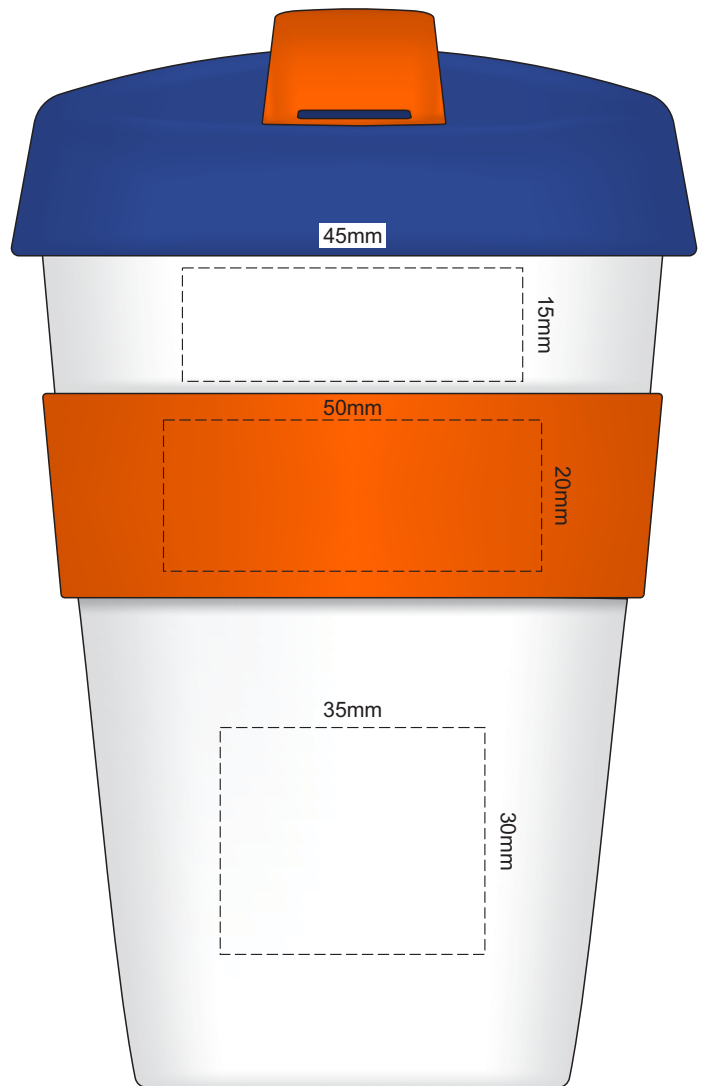

100% of Actual Size
Pad Print

Flip & Band
Lid colour colour

Cup colour

100% of Actual Size
Pad Print

SIDE 1

SIDE 2

Flip & Band
Lid colour colour

Cup colour

100% of Actual Size
Screen Print (one colour)

Screen Print (one colour)
Double sided template front & Back

Red Line = Exact opposites of the product
(centre artwork to the red line)

Flip & Band
Lid colour colour

Cup colour

100% of Actual Size
Silicone Digital Print
Debossed

SIDE 1

SIDE 2