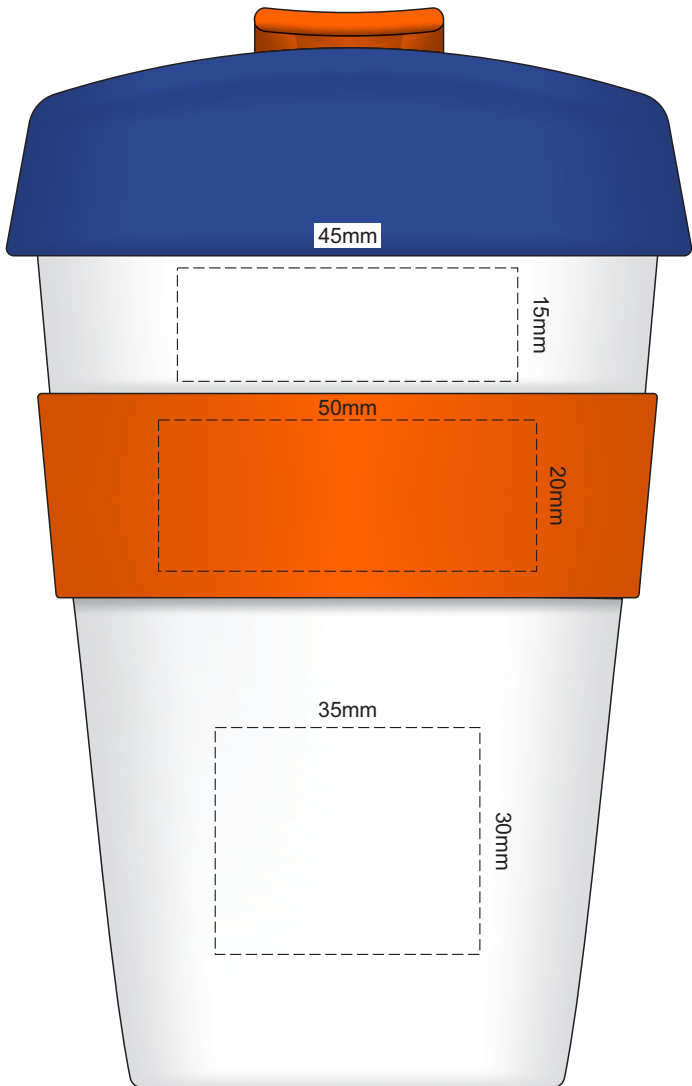

100% of Actual Size
Pad Print

Flip & Band
Lid colour colour

Cup colour

100% of Actual Size
Pad Print

SIDE 1

SIDE 2

Flip & Band
Lid colour colour

Cup colour

100% of Actual Size
Screen Print (one colour)

Screen Print (one colour)
Double sided template front & Back

Red Line = Exact opposites of the product
(centre artwork to the red line)

Flip & Band
Lid colour colour

Cup colour

100% of Actual Size
Silicone Digital Print
Debossed

SIDE 1

SIDE 2