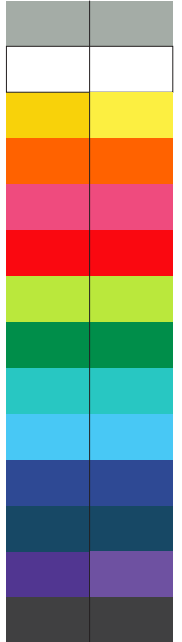

100% of Actual Size
Pad Print

Flip & Band
Lid colour colour

Cup colour

100% of Actual Size
Pad Print

SIDE 1

SIDE 2

Flip & Band
Lid colour colour

Cup colour

100% of Actual Size
Screen Print (one colour)

Screen Print (one colour)
Double sided template front & Back

Red Line = Exact opposites of the product
(centre artwork to the red line)

Flip & Band
Lid colour colour

Cup colour

100% of Actual Size
Silicone Digital Print
Debossed

SIDE 1

SIDE 2