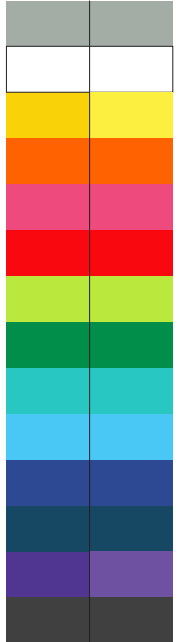

100% of Actual Size
Pad Print

Flip & Band
Lid colour colour

Cup colour

100% of Actual Size
Pad Print

SIDE 1

SIDE 2

Flip & Band
Lid colour colour

Cup colour

100% of Actual Size
Screen Print (one colour)

Screen Print (one colour)
Double sided template front & Back

Red Line = Exact opposites of the product
(centre artwork to the red line)

Flip & Band
Lid colour colour

Cup colour

100% of Actual Size
Silicone Digital Print
Debossed

SIDE 1

SIDE 2