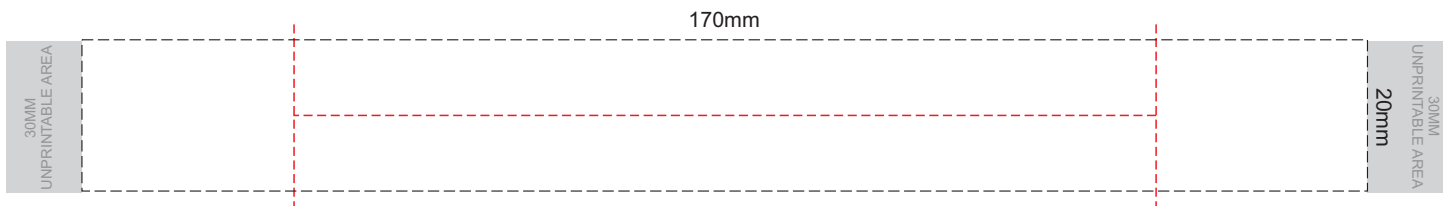

100% of Actual Size
Pad Print

Flip & Band
Lid colour colour

Cup colour

100% of Actual Size
Pad Print

SIDE 1

SIDE 2

Flip & Band
Lid colour colour

Cup colour

100% of Actual Size
Screen Print (one colour)

Screen Print (one colour)
Double sided template front & Back

Red Line = Exact opposites of the product
(centre artwork to the red line)

Flip & Band
Lid colour colour

Cup colour

100% of Actual Size
Silicone Digital Print
Debossed

SIDE 1

SIDE 2