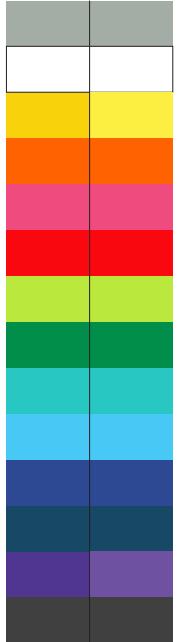

100% of Actual Size
Pad Print

Flip & Band
Lid colour colour

Cup colour

100% of Actual Size
Pad Print

SIDE 1

SIDE 2

Flip & Band
Lid colour colour

Cup colour

100% of Actual Size
Screen Print (one colour)

Screen Print (one colour)
Double sided template front & Back

Red Line = Exact opposites of the product
(centre artwork to the red line)

Flip & Band
Lid colour colour

Cup colour

100% of Actual Size
Silicone Digital Print
Debossed

SIDE 1

SIDE 2