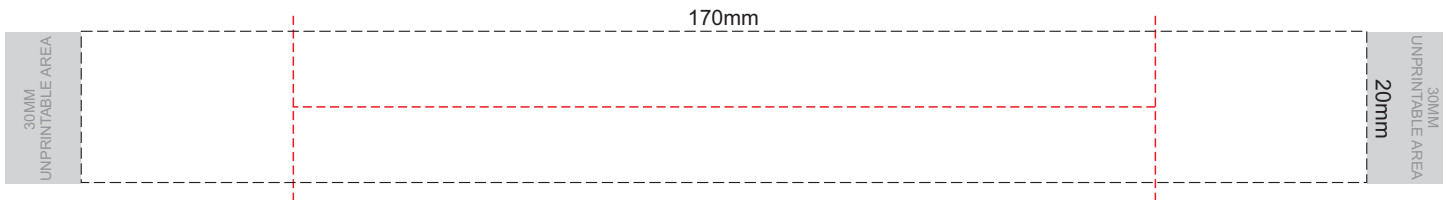

Flip & Lid
Colour

Band
Colour

100% of Actual Size
Pad Print

100% of Actual Size
Pad Print

SIDE 1

SIDE 2

Flip & Lid Colour Band Colour

Grey	Grey
White	White
Yellow	Yellow
Orange	Orange
Pink	Pink
Red	Red
Light Green	Light Green
Green	Green
Cyan	Cyan
Light Blue	Light Blue
Dark Blue	Dark Blue
Teal	Teal
Purple	Purple
Black	Black

100% of Actual Size
Screen Print (one colour)

Screen Print (one colour)
Double Sided Template Front & Back

Red Line = Exact opposites of the product
(centre artwork to the red line)

Flip & Lid Colour

Band Colour

100% of Actual Size
Silicone Digital Print
Debossed

SIDE 1

SIDE 2