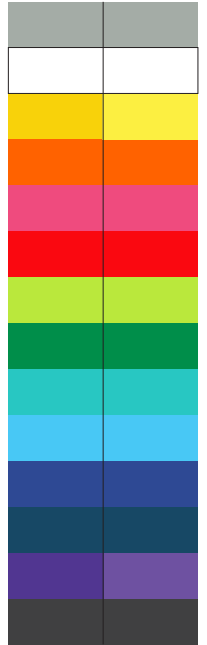

Flip & Lid
Colour

Band
Colour

100% of Actual Size
Pad Print

100% of Actual Size
Pad Print

SIDE 1

SIDE 2

Flip & Lid Colour Band Colour

Grey	Grey
White	White
Yellow	Yellow
Orange	Orange
Pink	Pink
Red	Red
Light Green	Light Green
Green	Green
Cyan	Cyan
Light Blue	Light Blue
Dark Blue	Dark Blue
Teal	Teal
Purple	Purple
Black	Black

100% of Actual Size
Screen Print (one colour)

Screen Print (one colour)
Double Sided Template Front & Back

Red Line = Exact opposites of the product
(centre artwork to the red line)

Flip & Lid Colour

Band Colour

100% of Actual Size
Silicone Digital Print
Debossed

SIDE 1

SIDE 2