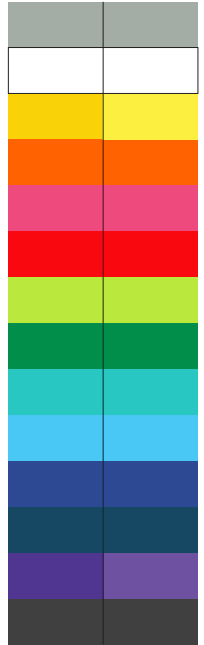

Flip & Lid
Colour

Band
Colour

100% of Actual Size
Pad Print

100% of Actual Size
Pad Print

SIDE 1

SIDE 2

Flip & Lid Colour Band Colour

Grey	Grey
White	White
Yellow	Yellow
Orange	Orange
Pink	Pink
Red	Red
Light Green	Light Green
Green	Green
Cyan	Cyan
Light Blue	Light Blue
Dark Blue	Dark Blue
Teal	Teal
Purple	Purple
Black	Black

100% of Actual Size
Screen Print (one colour)

Screen Print (one colour)
Double Sided Template Front & Back

Red Line = Exact opposites of the product
(centre artwork to the red line)

Flip & Lid Colour

Band Colour

100% of Actual Size
Silicone Digital Print
Debossed

SIDE 1

SIDE 2