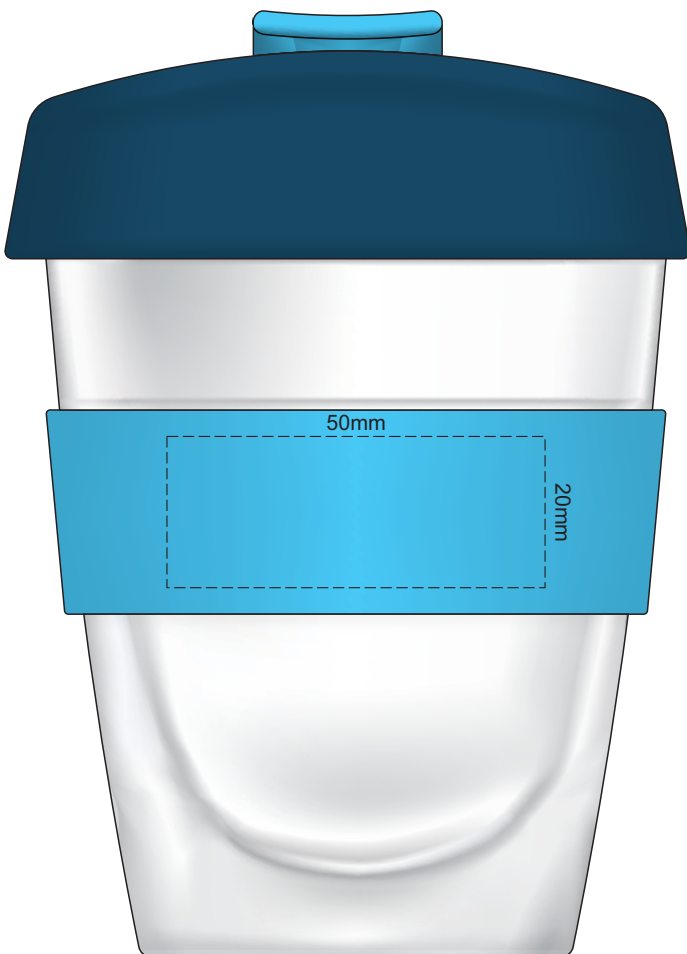

Flip & Lid
Colour

Band
Colour

100% of Actual Size
Pad Print

100% of Actual Size
Pad Print

SIDE 1

SIDE 2

Flip & Lid Colour Band Colour

Grey	Grey
White	White
Yellow	Yellow
Orange	Orange
Pink	Pink
Red	Red
Light Green	Light Green
Green	Green
Cyan	Cyan
Light Blue	Light Blue
Dark Blue	Dark Blue
Teal	Teal
Purple	Purple
Black	Black

100% of Actual Size
Screen Print (one colour)

Screen Print (one colour)
Double Sided Template Front & Back

Red Line = Exact opposites of the product
(centre artwork to the red line)

Flip & Lid Colour

Band Colour

100% of Actual Size
Silicone Digital Print
Debossed

SIDE 1

SIDE 2