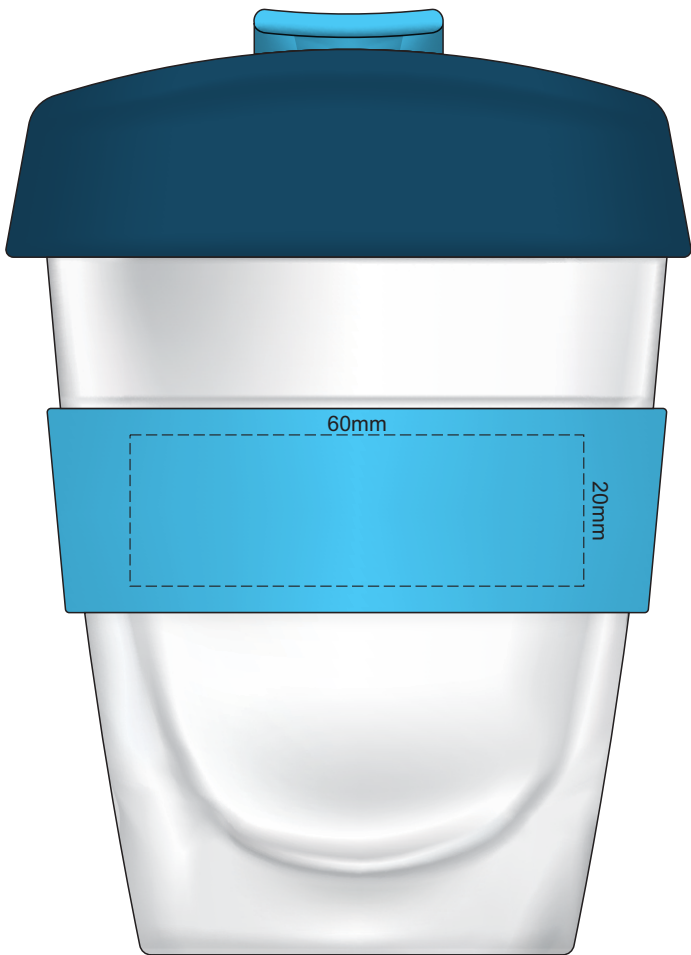

Flip & Lid
Colour

Band
Colour

100% of Actual Size
Pad Print

100% of Actual Size
Pad Print

SIDE 1

SIDE 2

Flip & Lid Colour Band Colour

Grey	Grey
White	White
Yellow	Yellow
Orange	Orange
Pink	Pink
Red	Red
Light Green	Light Green
Green	Green
Cyan	Cyan
Light Blue	Light Blue
Dark Blue	Dark Blue
Teal	Teal
Purple	Purple
Black	Black

100% of Actual Size
Screen Print (one colour)

Screen Print (one colour)
Double Sided Template Front & Back

Red Line = Exact opposites of the product
(centre artwork to the red line)

Flip & Lid Colour

Band Colour

100% of Actual Size
Silicone Digital Print
Debossed

SIDE 1

SIDE 2