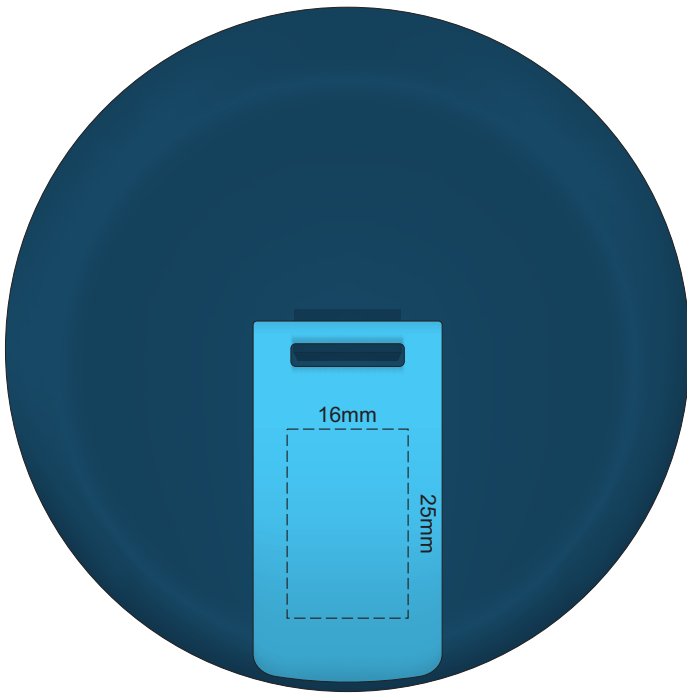

Flip & Lid
Colour

Band
Colour

100% of Actual Size
Pad Print

100% of Actual Size
Pad Print

SIDE 1

SIDE 2

Flip & Lid Colour Band Colour

Grey	Grey
White	White
Yellow	Yellow
Orange	Orange
Pink	Pink
Red	Red
Light Green	Light Green
Green	Green
Cyan	Cyan
Light Blue	Light Blue
Dark Blue	Dark Blue
Teal	Teal
Purple	Purple
Black	Black

100% of Actual Size
Screen Print (one colour)

Screen Print (one colour)
Double Sided Template Front & Back

Red Line = Exact opposites of the product
(centre artwork to the red line)

Flip & Lid Colour

Band Colour

100% of Actual Size
Silicone Digital Print
Debossed

SIDE 1

SIDE 2