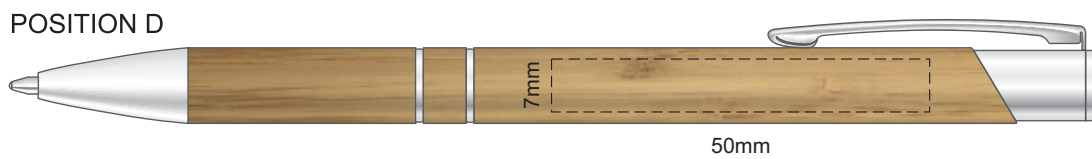

100% of Actual Size
Screen Print (One Colour)

100% of Actual Size
Pad Print

100% of Actual Size
Laser Engraving

This product is a natural material, please allow
for variances in grain pattern and engraving colour.

 Engraves to a Natural Etch