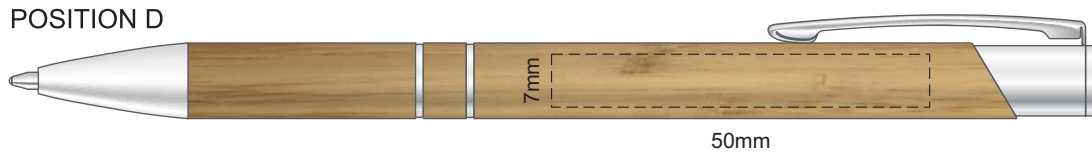

100% of Actual Size
Screen Print (One Colour)

100% of Actual Size
Pad Print

100% of Actual Size
Laser Engraving

This product is a natural material, please allow
for variances in grain pattern and engraving colour.

 Engraves to a Natural Etch