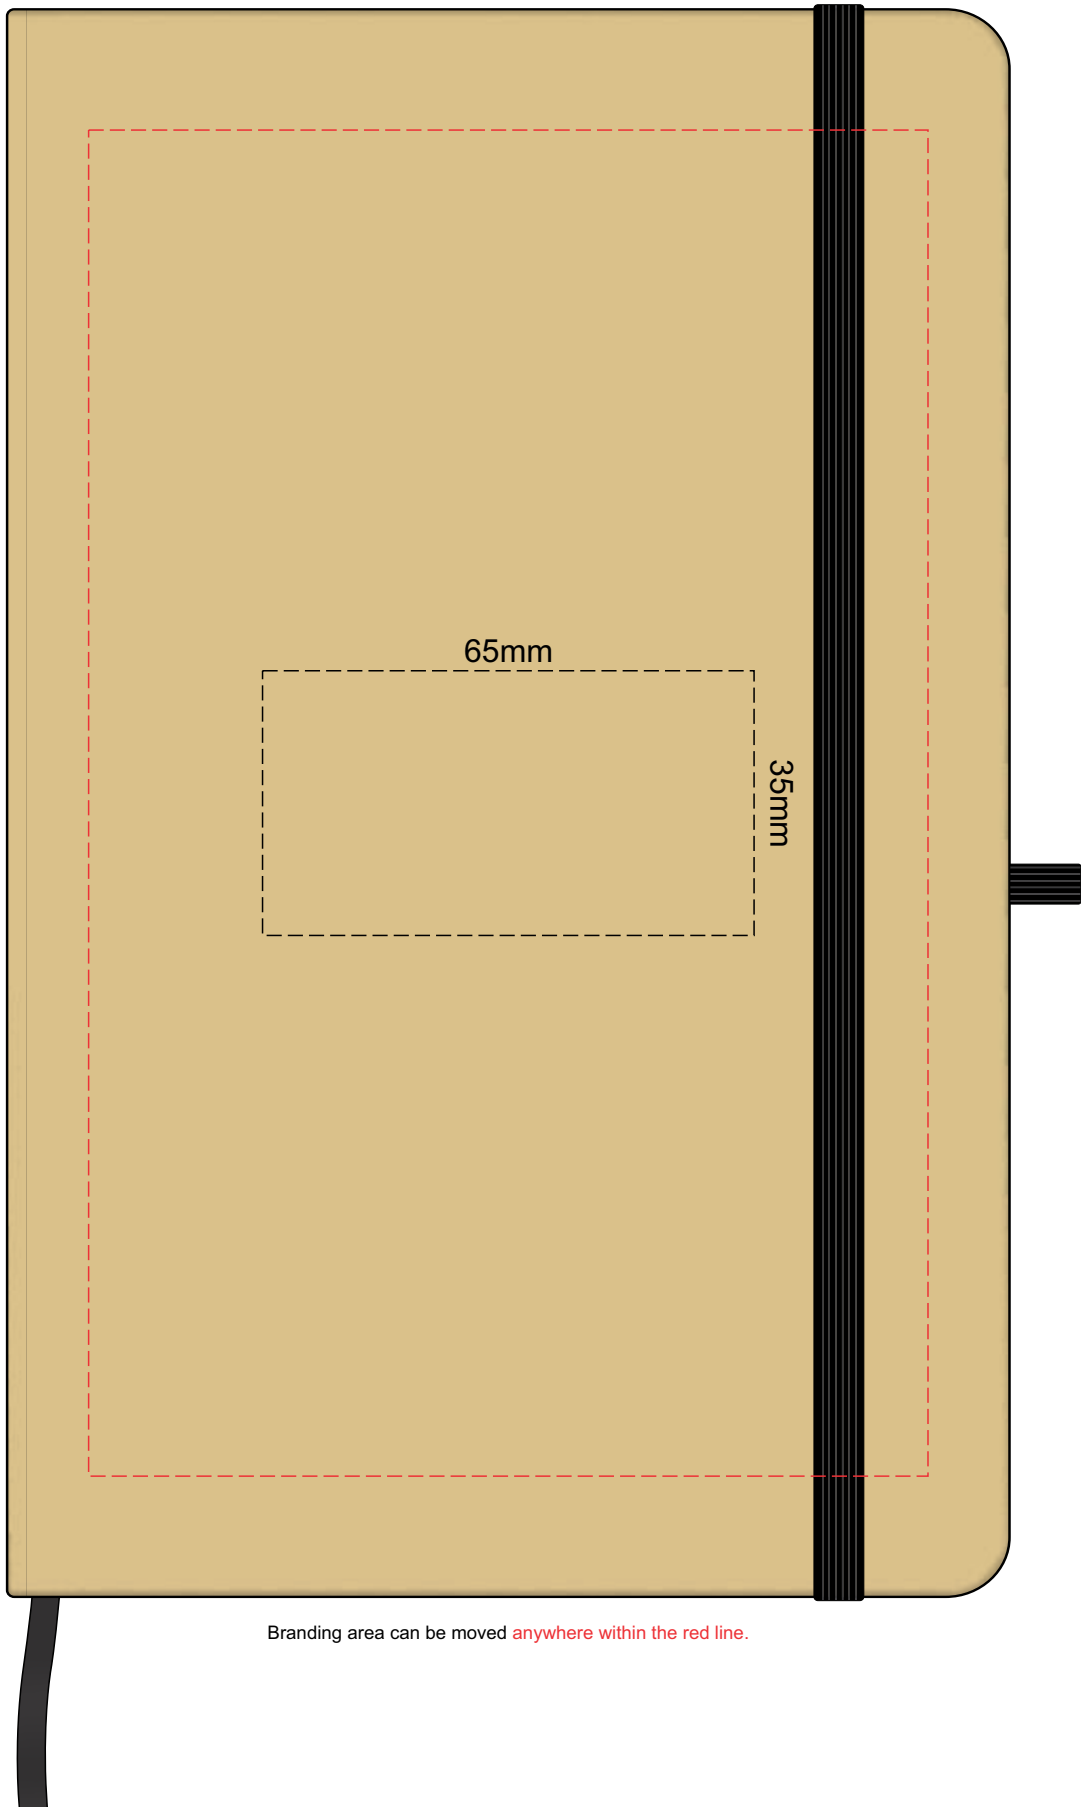

100% of Actual Size
Pad Print

Branding area can be moved **anywhere** within the red line.

100% of Actual Size
BACK Pad Print

Branding area can be moved **anywhere within the red line.**

100% of Actual Size
Pad Print

Branding area can be moved anywhere within the red line.

100% of Actual Size
BACK Pad Print

Branding area can be moved **anywhere within the red line.**

100% of Actual Size
Screen Print (one colour)

100% of Actual Size
BACK Screen Print (one colour)