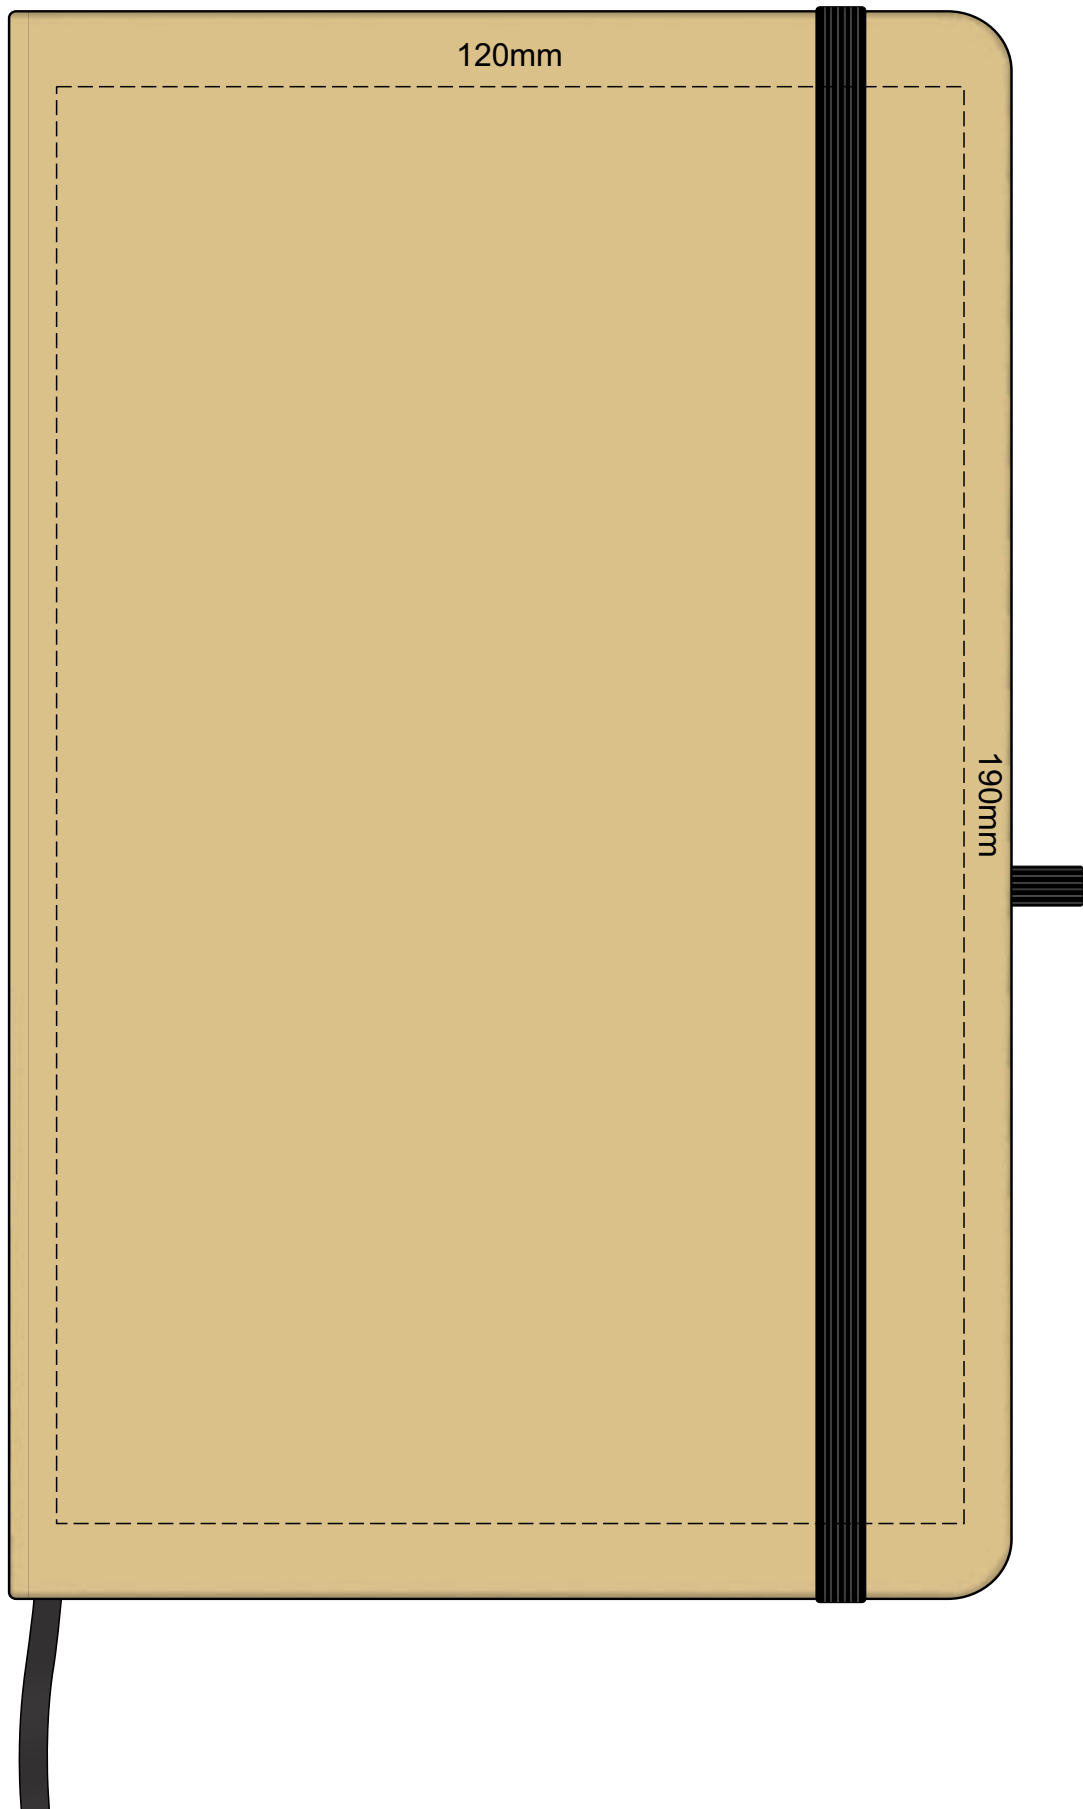

100% of Actual Size
Pad Print

Branding area can be moved **anywhere** within the red line.

100% of Actual Size
BACK Pad Print

Branding area can be moved **anywhere within the red line.**

100% of Actual Size
Pad Print

Branding area can be moved anywhere within the red line.

100% of Actual Size
BACK Pad Print

Branding area can be moved **anywhere within the red line.**

100% of Actual Size
Screen Print (one colour)

100% of Actual Size
BACK Screen Print (one colour)