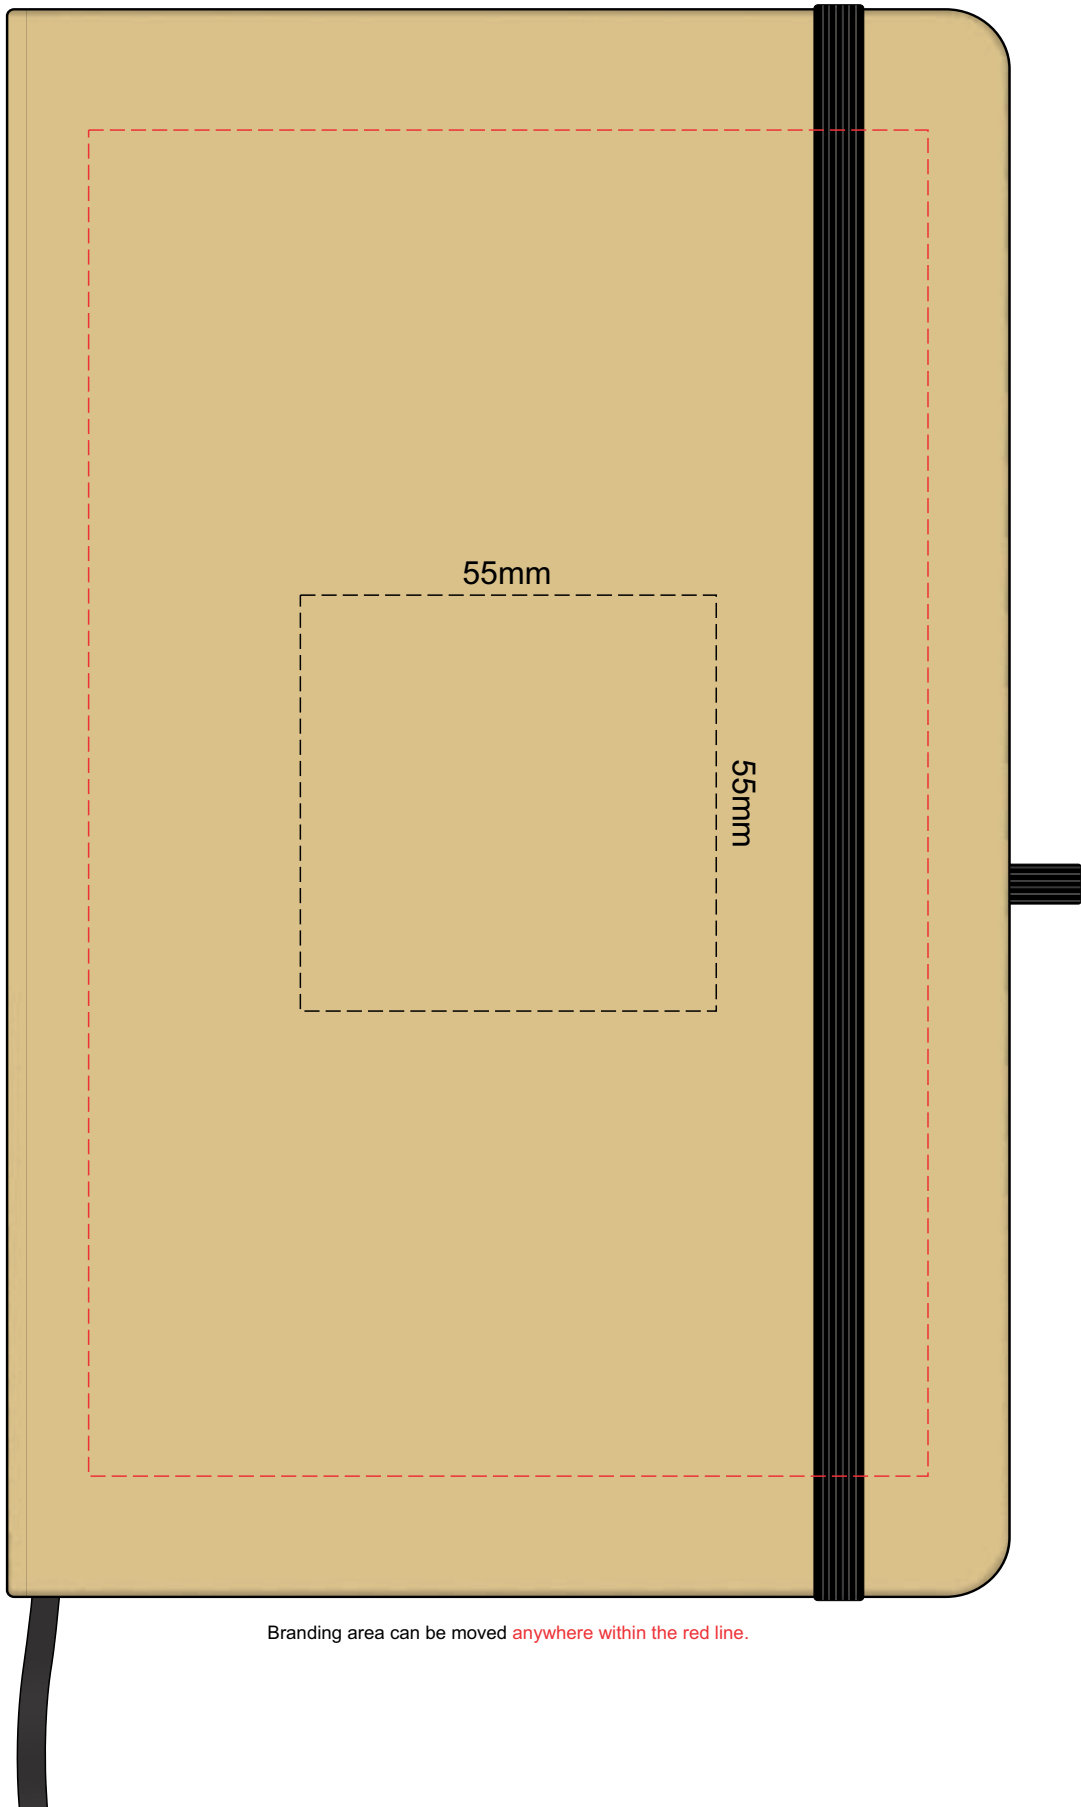

100% of Actual Size
Pad Print

Branding area can be moved **anywhere** within the red line.

100% of Actual Size
BACK Pad Print

Branding area can be moved **anywhere within the red line.**

100% of Actual Size
Pad Print

Branding area can be moved anywhere within the red line.

100% of Actual Size
BACK Pad Print

Branding area can be moved **anywhere within the red line.**

100% of Actual Size
Screen Print (one colour)

100% of Actual Size
BACK Screen Print (one colour)