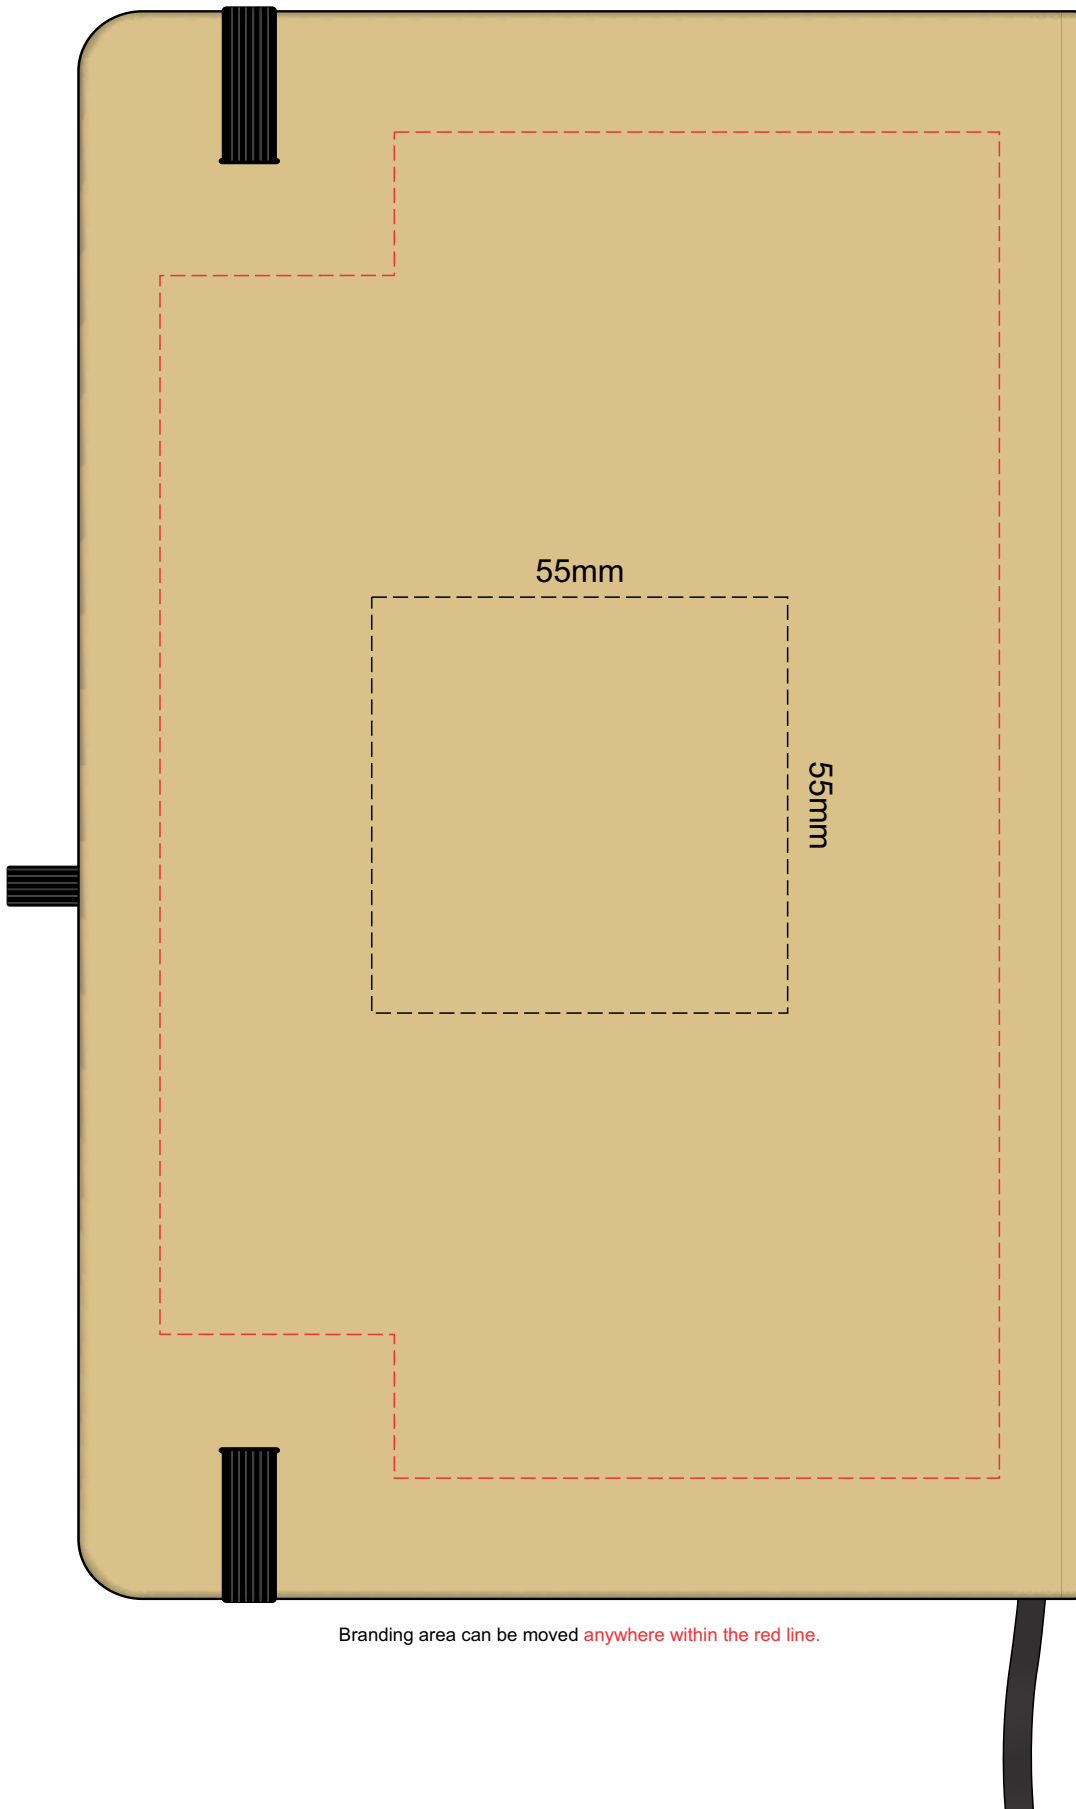

100% of Actual Size
Pad Print

Branding area can be moved **anywhere** within the red line.

100% of Actual Size
BACK Pad Print

Branding area can be moved **anywhere within the red line.**

100% of Actual Size
Pad Print

Branding area can be moved anywhere within the red line.

100% of Actual Size
BACK Pad Print

Branding area can be moved **anywhere within the red line.**

100% of Actual Size
Screen Print (one colour)

100% of Actual Size
BACK Screen Print (one colour)