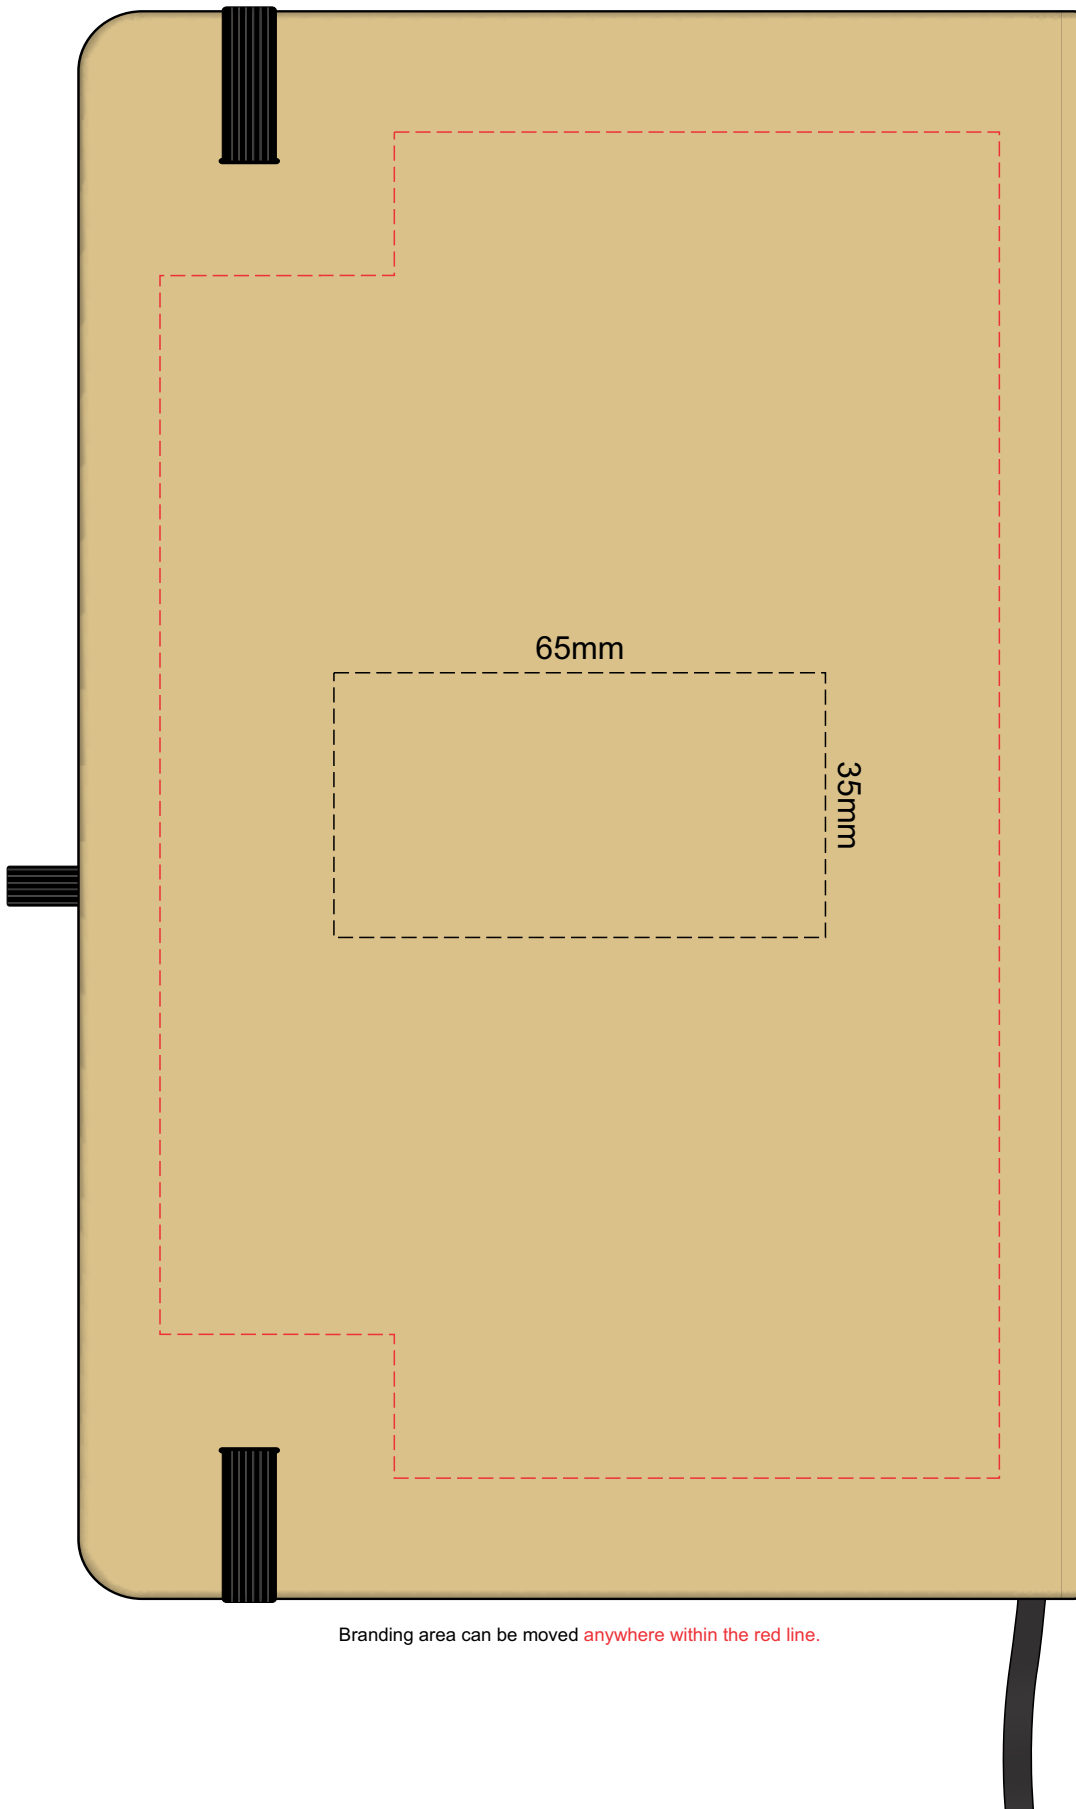

100% of Actual Size
Pad Print

Branding area can be moved **anywhere** within the red line.

100% of Actual Size
BACK Pad Print

Branding area can be moved **anywhere within the red line.**

100% of Actual Size
Pad Print

Branding area can be moved anywhere within the red line.

100% of Actual Size
BACK Pad Print

Branding area can be moved **anywhere within the red line.**

100% of Actual Size
Screen Print (one colour)

100% of Actual Size
BACK Screen Print (one colour)