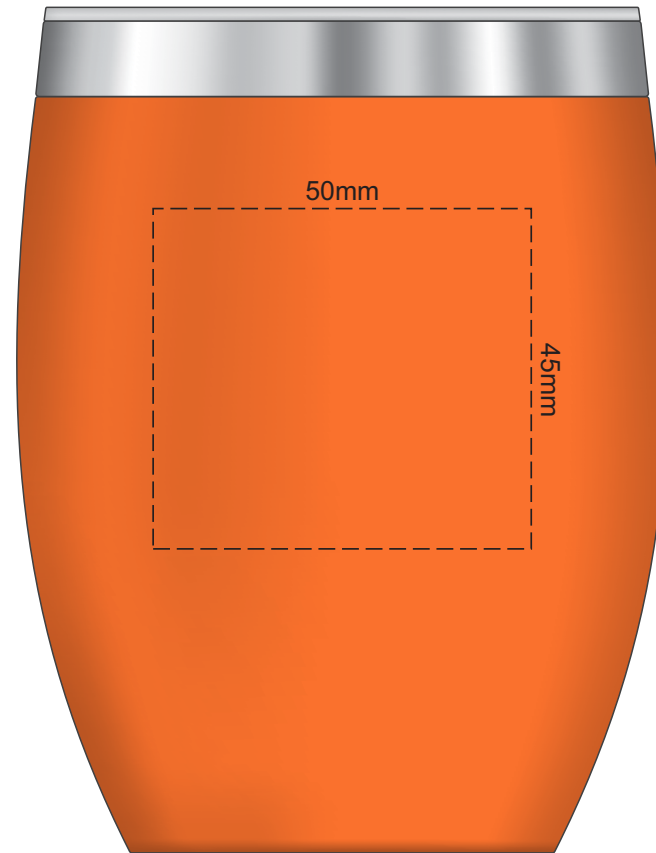

100% of Actual Size  
Pad Print

100% of Actual Size  
Engraving

Engraves to a  
Shiny Steel finish