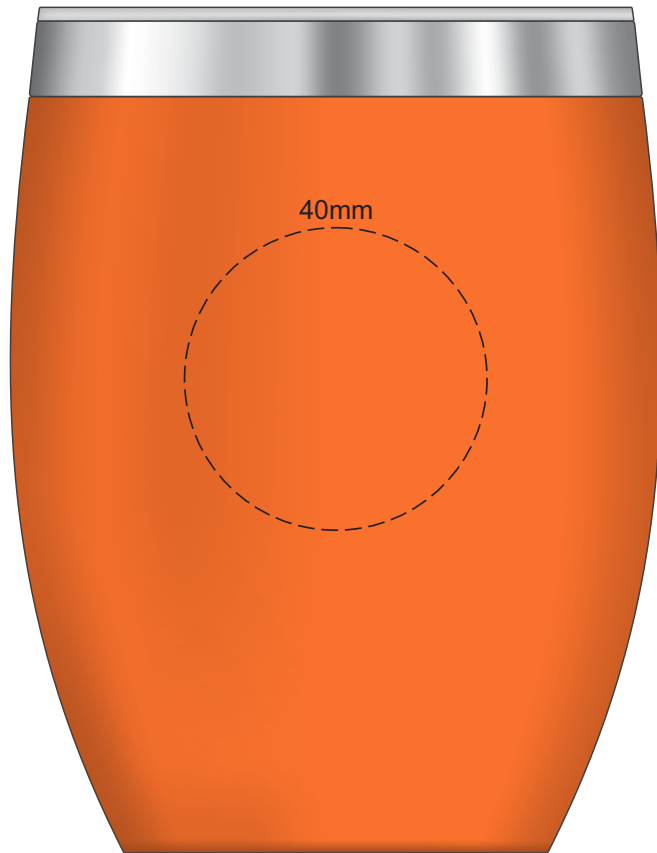

100% of Actual Size  
Pad Print

100% of Actual Size  
Engraving

Engraves to a  
Shiny Steel finish