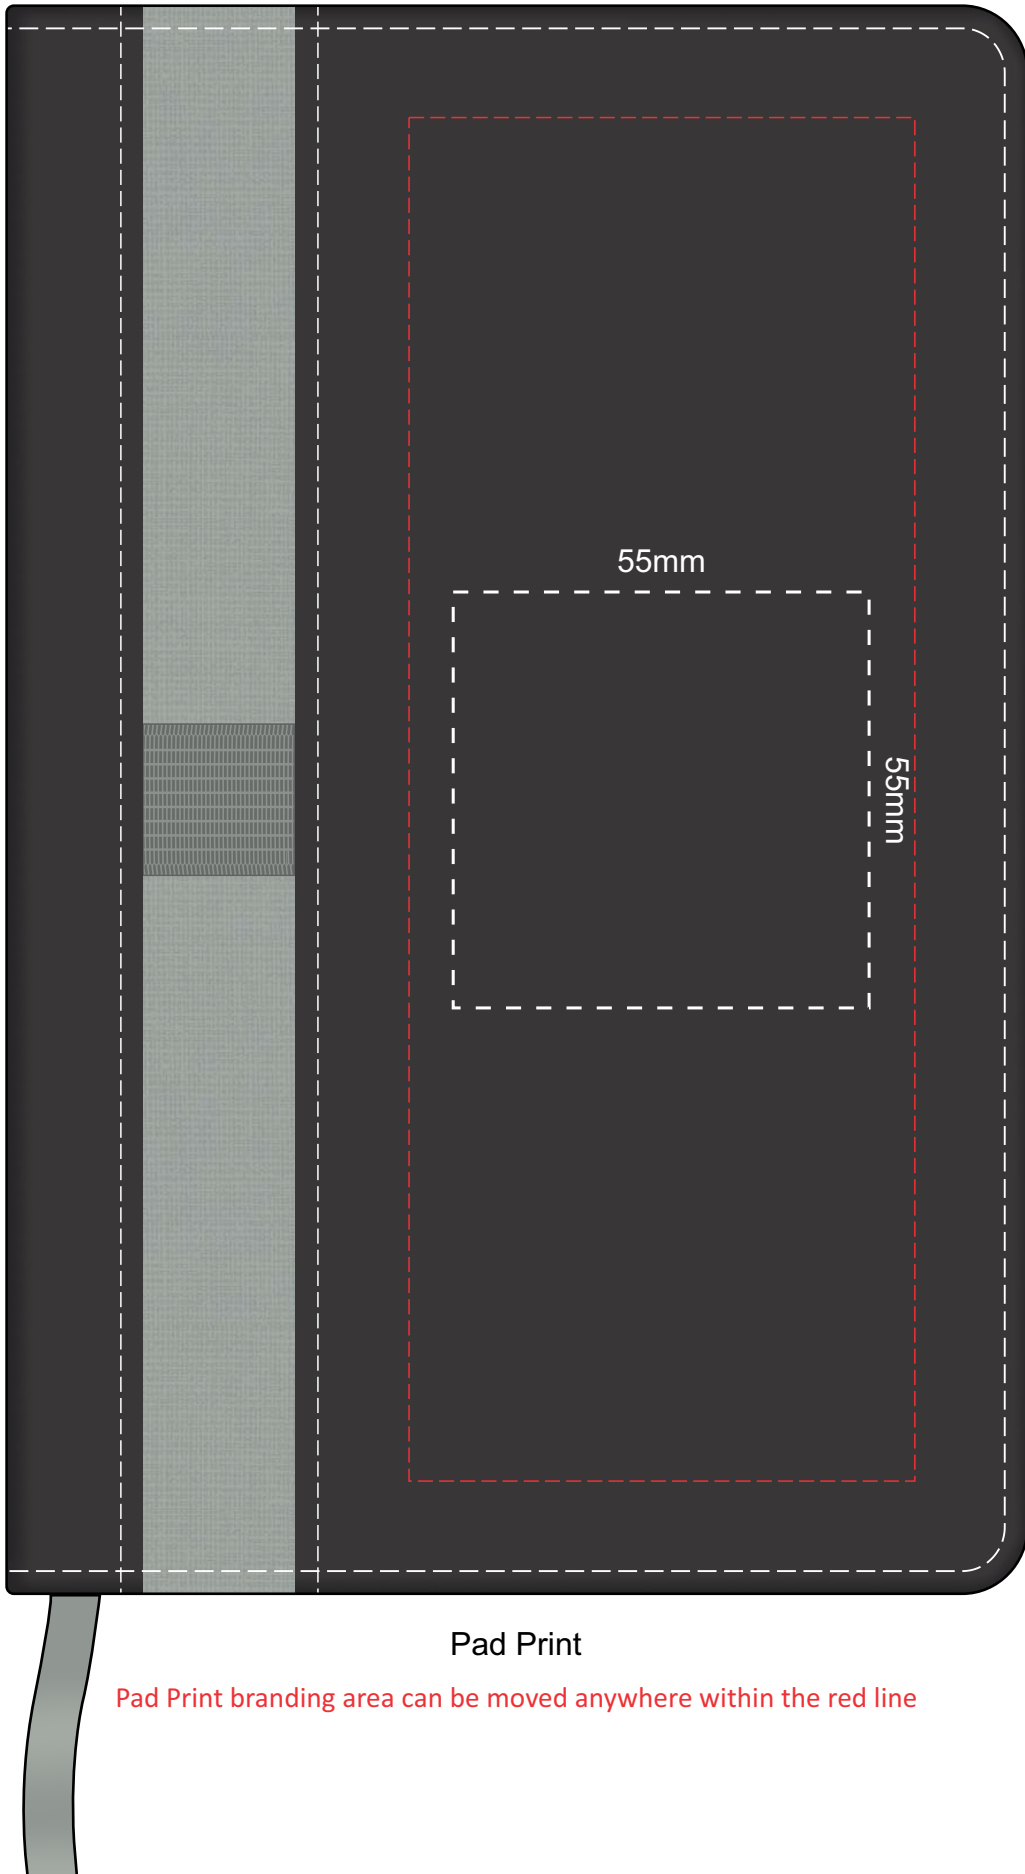

100% of Actual Size

Pad Print

Pad Print branding area can be moved anywhere within the red line

100% of Actual Size

Pad Print

Pad Print branding area can be moved anywhere within the red line

100% of Actual Size

80mm

180mm

Direct Digital

100% of Actual Size
Debossing
Debossing XL

Print area 70 x 100mm is moveable within the XL deboss area and can rotate to suit.