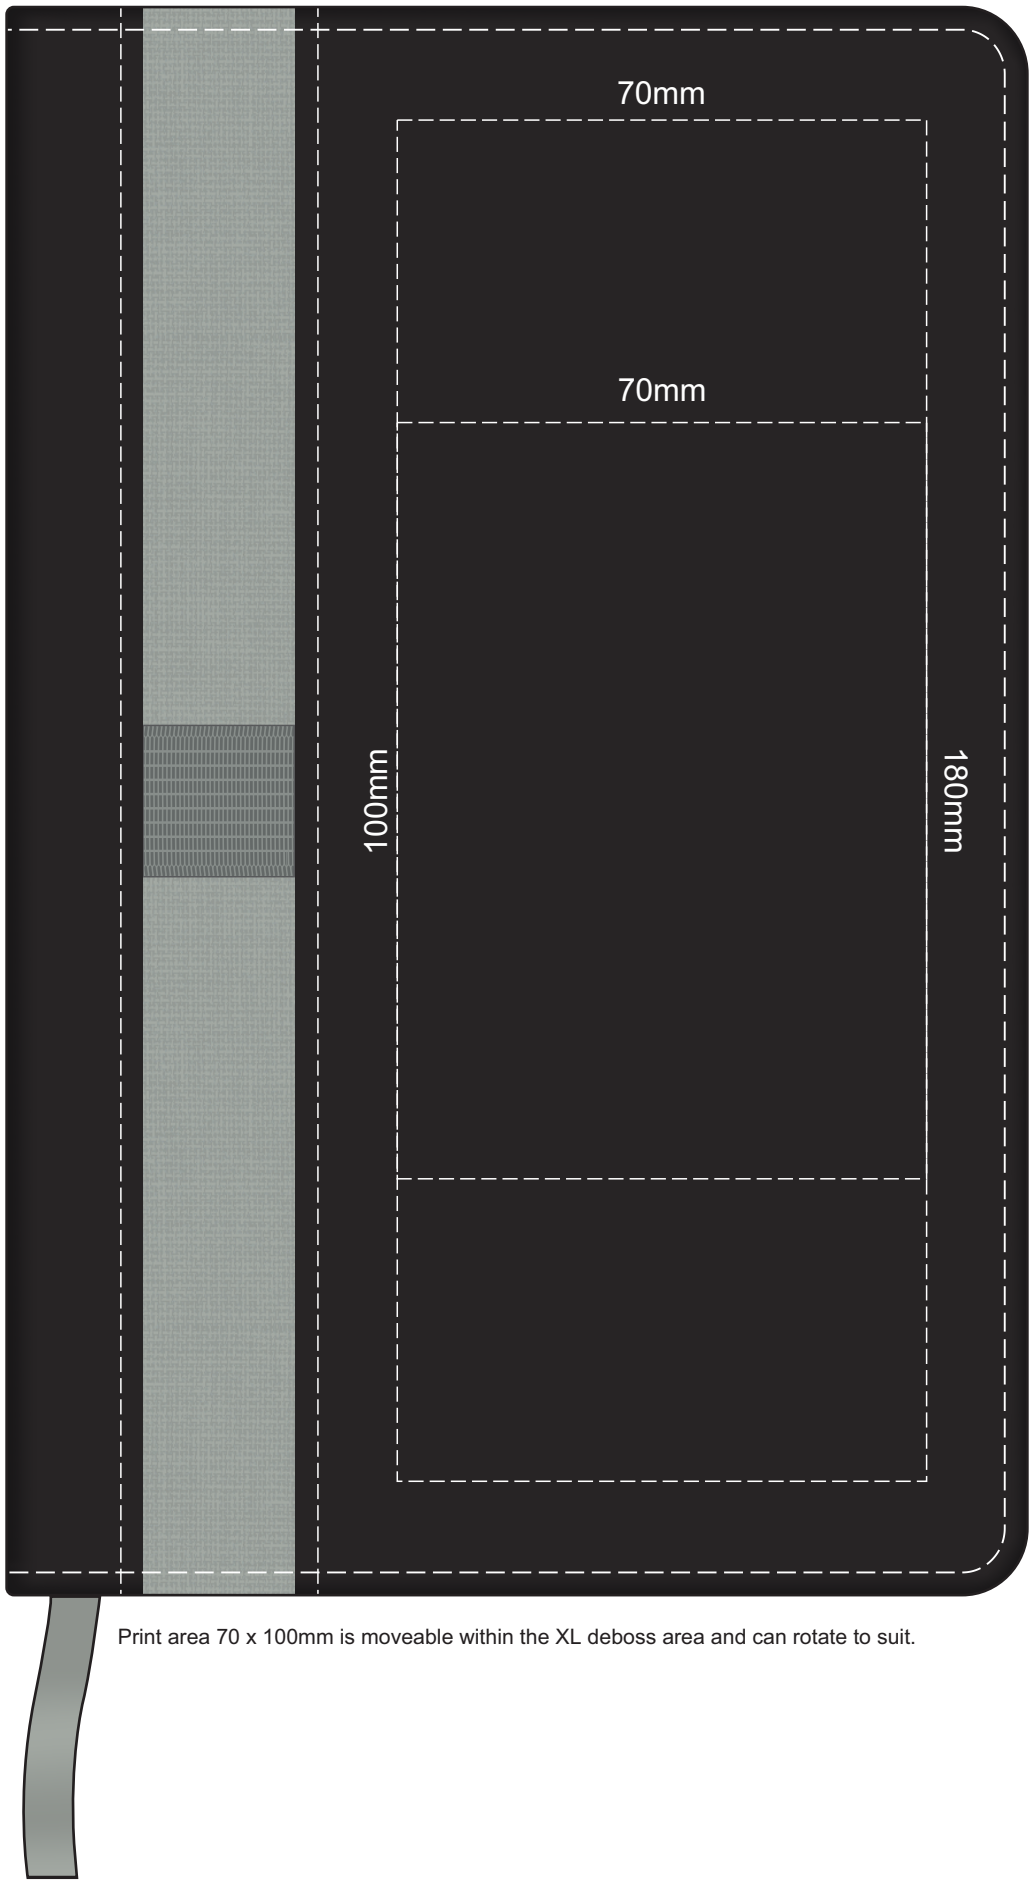

100% of Actual Size

Pad Print

Pad Print branding area can be moved anywhere within the red line

100% of Actual Size

Pad Print

Pad Print branding area can be moved anywhere within the red line

100% of Actual Size

80mm

180mm

Direct Digital

100% of Actual Size
Debossing
Debossing XL

Print area 70 x 100mm is moveable within the XL deboss area and can rotate to suit.