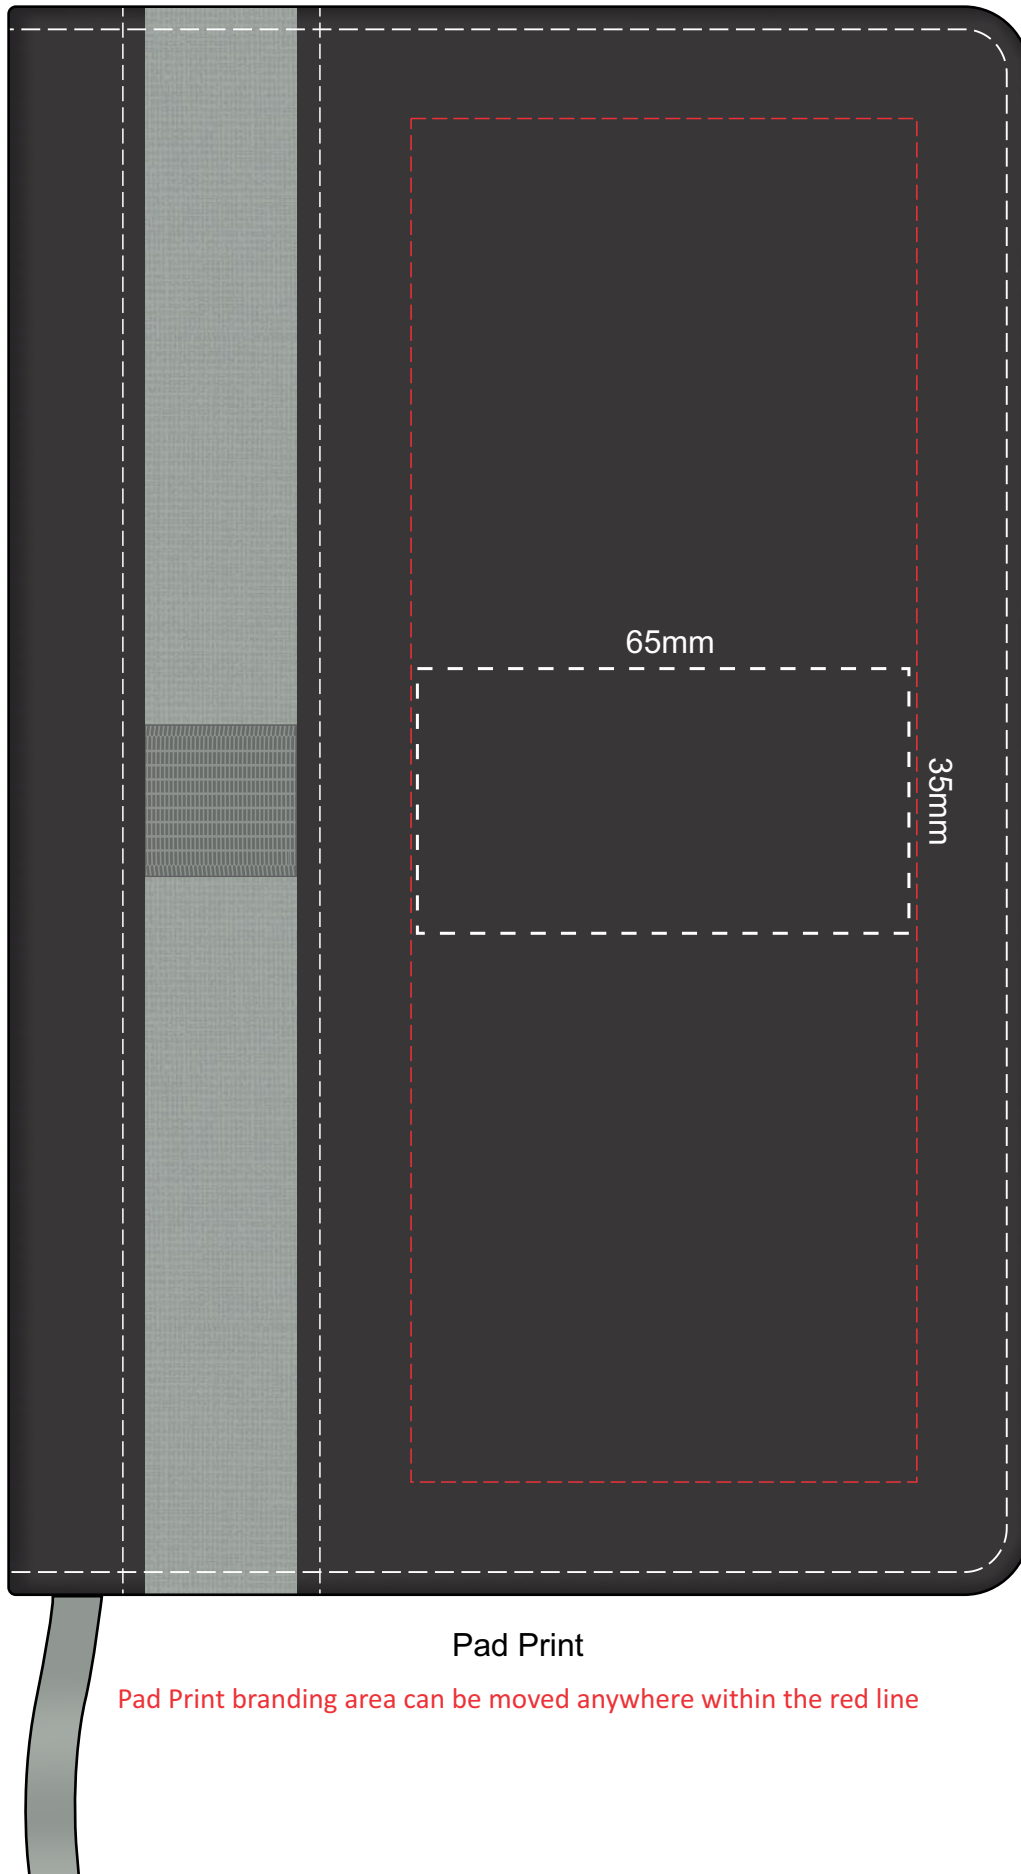

100% of Actual Size

Pad Print

Pad Print branding area can be moved anywhere within the red line

100% of Actual Size

Pad Print

Pad Print branding area can be moved anywhere within the red line

100% of Actual Size

80mm

180mm

Direct Digital

100% of Actual Size
Debossing
Debossing XL

Print area 70 x 100mm is moveable within the XL deboss area and can rotate to suit.