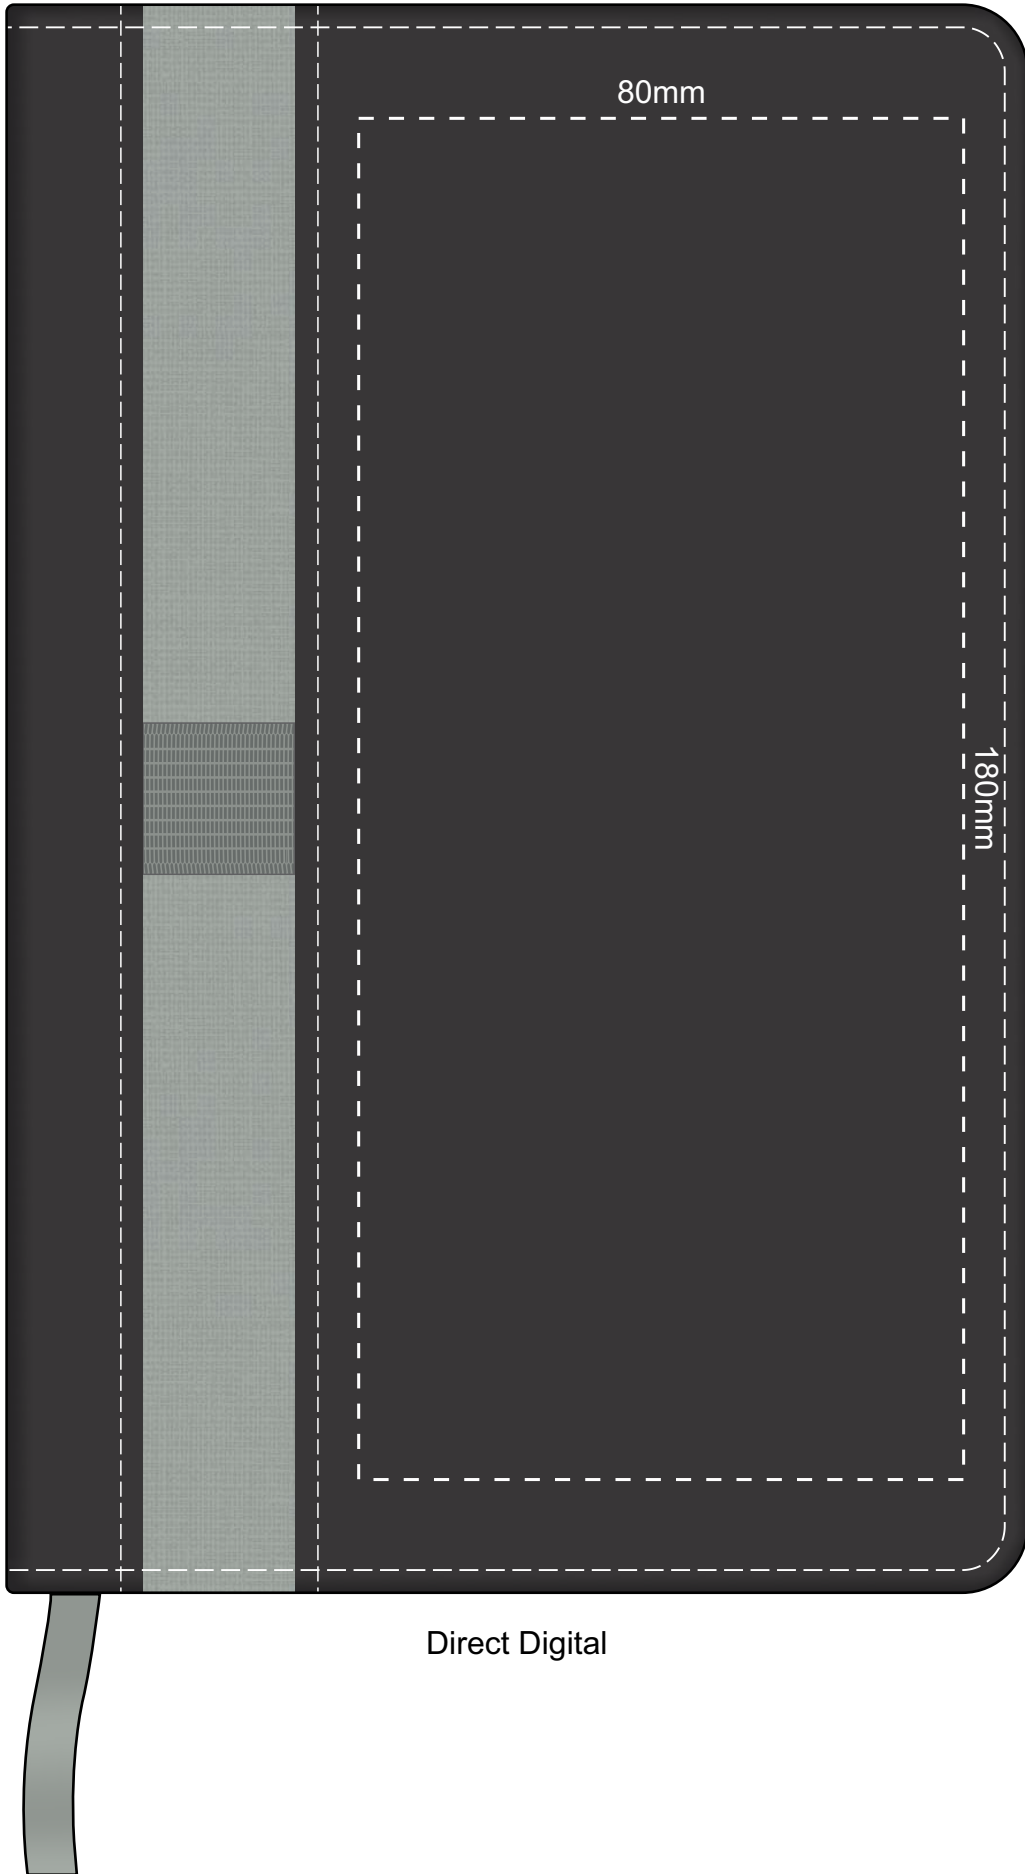

100% of Actual Size

Pad Print

Pad Print branding area can be moved anywhere within the red line

100% of Actual Size

Pad Print

Pad Print branding area can be moved anywhere within the red line

100% of Actual Size

80mm

180mm

Direct Digital

100% of Actual Size
Debossing
Debossing XL

Print area 70 x 100mm is moveable within the XL deboss area and can rotate to suit.