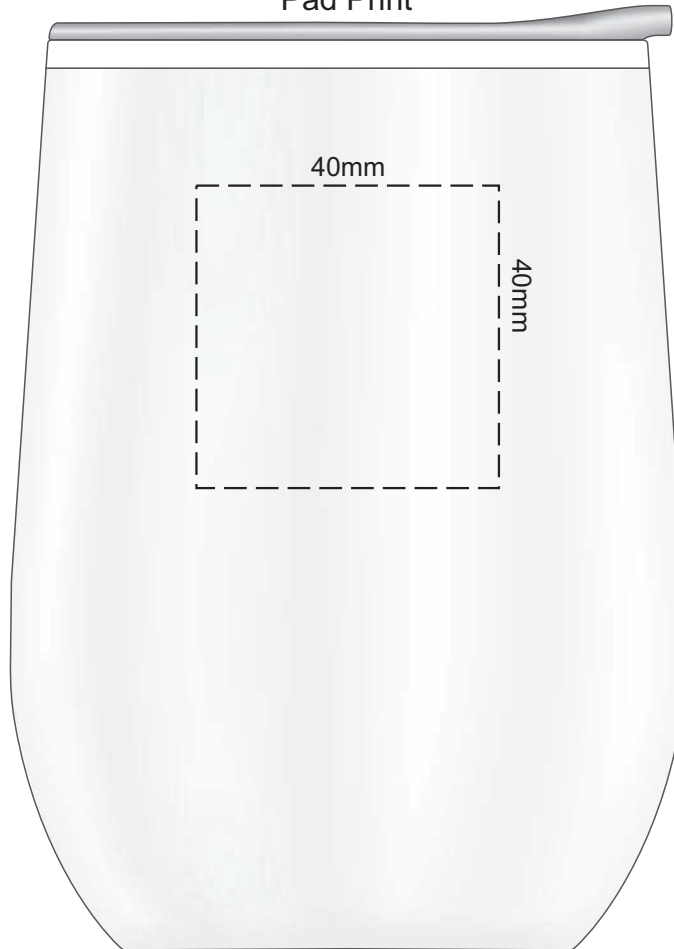

100% of Actual Size  
Pad Print

100% of Actual Size  
Engraving

Stainless Steel Engraves to a  
Natural Etch

Please be aware that artwork will adhere to the shape of the product. Therefore, linear shapes that utilise the full print area may appear skewed from the side perspective due to the tapered nature of the product.

100% of Actual Size  
Pad Print

100% of Actual Size  
Engraving

Engraves to a  
Shiny Steel Finish

Please be aware that artwork will adhere to the shape of the product. Therefore, linear shapes that utilise the full print area may appear skewed from the side perspective due to the tapered nature of the product.