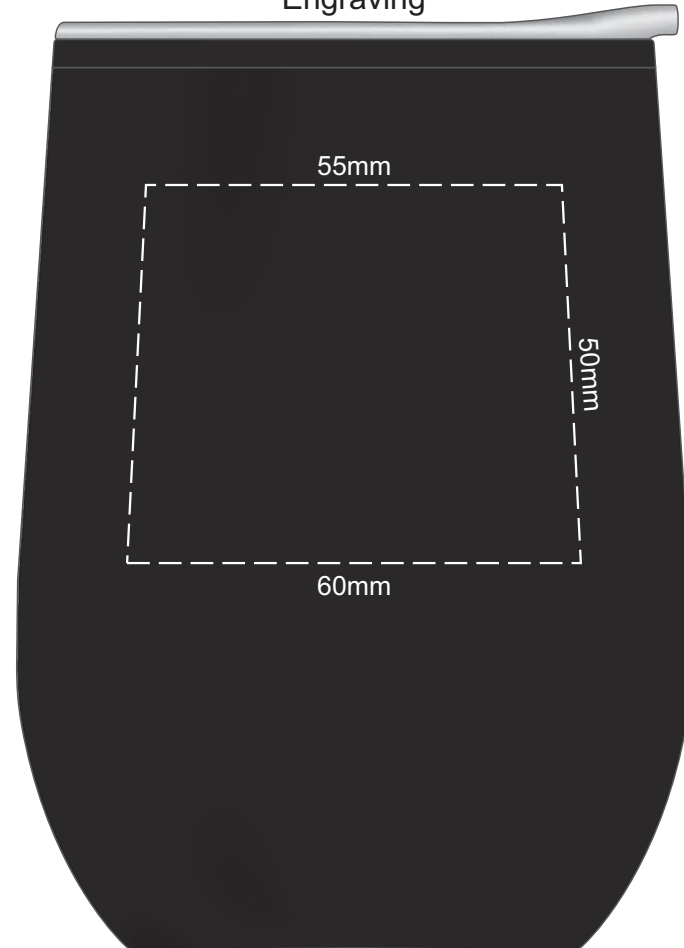

100% of Actual Size  
Pad Print

100% of Actual Size  
Engraving

Stainless Steel Engraves to a  
Natural Etch

Please be aware that artwork will adhere to the shape of the product. Therefore, linear shapes that utilise the full print area may appear skewed from the side perspective due to the tapered nature of the product.

100% of Actual Size  
Pad Print

100% of Actual Size  
Engraving

Engraves to a  
Shiny Steel Finish

Please be aware that artwork will adhere to the shape of the product. Therefore, linear shapes that utilise the full print area may appear skewed from the side perspective due to the tapered nature of the product.