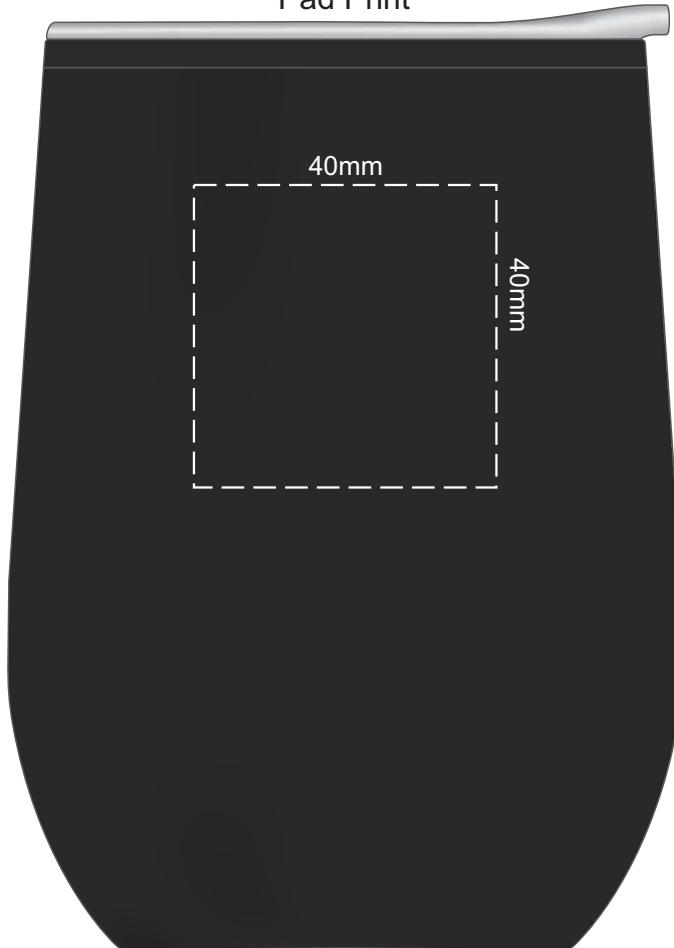

100% of Actual Size  
Pad Print

100% of Actual Size  
Engraving

Stainless Steel Engraves to a  
Natural Etch

Please be aware that artwork will adhere to the shape of the product. Therefore, linear shapes that utilise the full print area may appear skewed from the side perspective due to the tapered nature of the product.

100% of Actual Size  
Pad Print

100% of Actual Size  
Engraving

Engraves to a  
Shiny Steel Finish

Please be aware that artwork will adhere to the shape of the product. Therefore, linear shapes that utilise the full print area may appear skewed from the side perspective due to the tapered nature of the product.