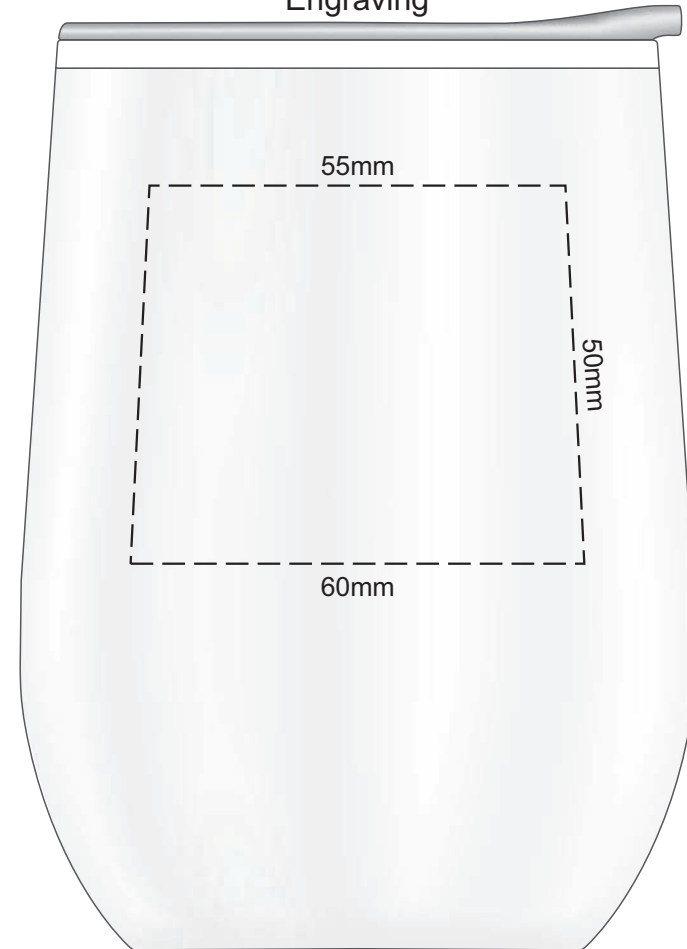

100% of Actual Size  
Pad Print

100% of Actual Size  
Engraving

Stainless Steel Engraves to a  
Natural Etch

Please be aware that artwork will adhere to the shape of the product. Therefore, linear shapes that utilise the full print area may appear skewed from the side perspective due to the tapered nature of the product.

100% of Actual Size  
Pad Print

100% of Actual Size  
Engraving

Engraves to a  
Shiny Steel Finish

Please be aware that artwork will adhere to the shape of the product. Therefore, linear shapes that utilise the full print area may appear skewed from the side perspective due to the tapered nature of the product.