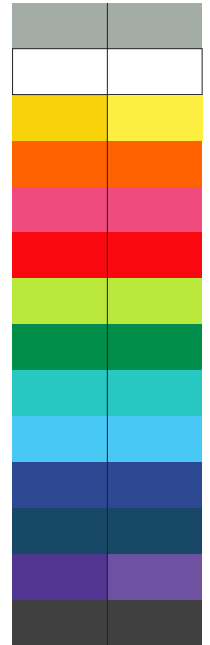

100% of Actual Size  
Pad Print

Flip & Lid  
Colour

100% of Actual Size  
Pad Print

SIDE 1

SIDE 2

Flip & Lid Colour    Band Colour

100% of Actual Size  
Screen Print (one colour)

Screen Print (one colour)  
Double Sided Template Front & Back

Red Line = Exact opposites of the product  
(centre artwork to the red line)

Flip & Lid  
Colour

Band  
Colour

100% of Actual Size  
Silicone Digital Print  
Debossed

SIDE 1

SIDE 2