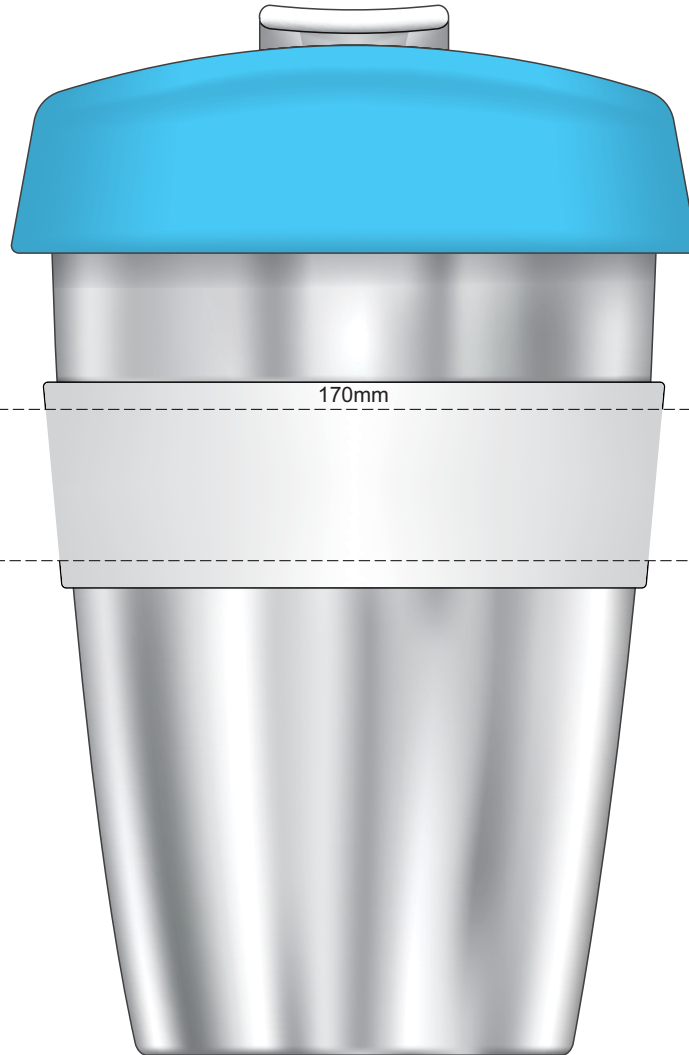

100% of Actual Size  
Pad Print

Flip & Lid  
Colour

100% of Actual Size  
Pad Print

SIDE 1

SIDE 2

Flip & Lid Colour    Band Colour

100% of Actual Size  
Screen Print (one colour)

Screen Print (one colour)  
Double Sided Template Front & Back

Red Line = Exact opposites of the product  
(centre artwork to the red line)

Flip & Lid  
Colour

Band  
Colour

100% of Actual Size  
Silicone Digital Print  
Debossed

SIDE 1

SIDE 2