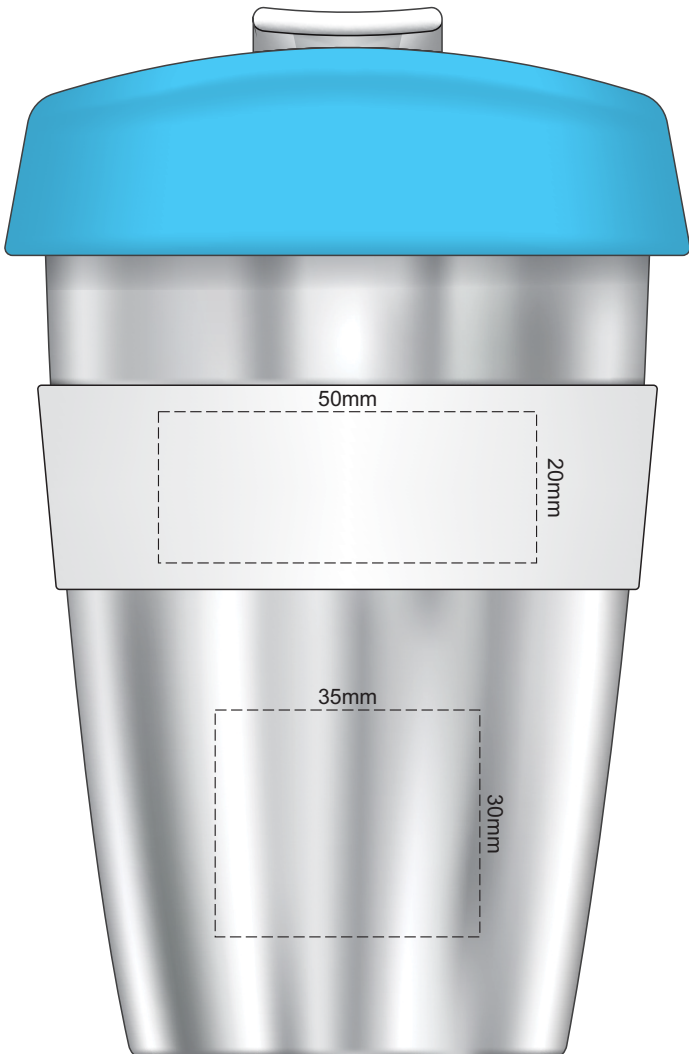

100% of Actual Size  
Pad Print

Flip & Lid  
Colour

100% of Actual Size  
Pad Print

SIDE 1

SIDE 2

Flip & Lid Colour    Band Colour

100% of Actual Size  
Screen Print (one colour)

Screen Print (one colour)  
Double Sided Template Front & Back

Red Line = Exact opposites of the product  
(centre artwork to the red line)

Flip & Lid  
Colour

Band  
Colour

100% of Actual Size  
Silicone Digital Print  
Debossed

SIDE 1

SIDE 2