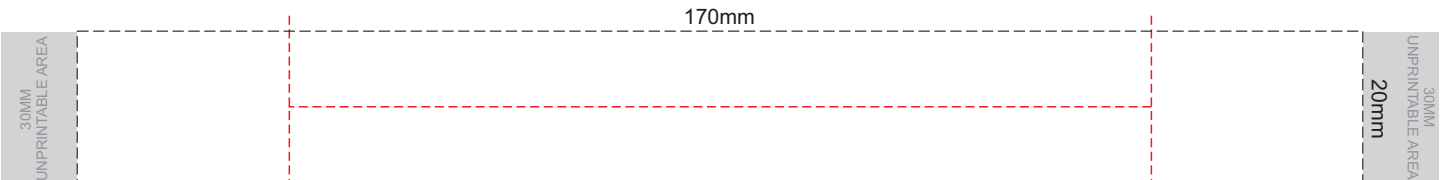

100% of Actual Size  
Pad Print

Flip & Lid  
Colour

100% of Actual Size  
Pad Print

SIDE 1

SIDE 2

Flip & Lid Colour    Band Colour

100% of Actual Size  
Screen Print (one colour)

Screen Print (one colour)  
Double Sided Template Front & Back

Red Line = Exact opposites of the product  
(centre artwork to the red line)

Flip & Lid  
Colour

Band  
Colour

100% of Actual Size  
Silicone Digital Print  
Debossed

SIDE 1

SIDE 2