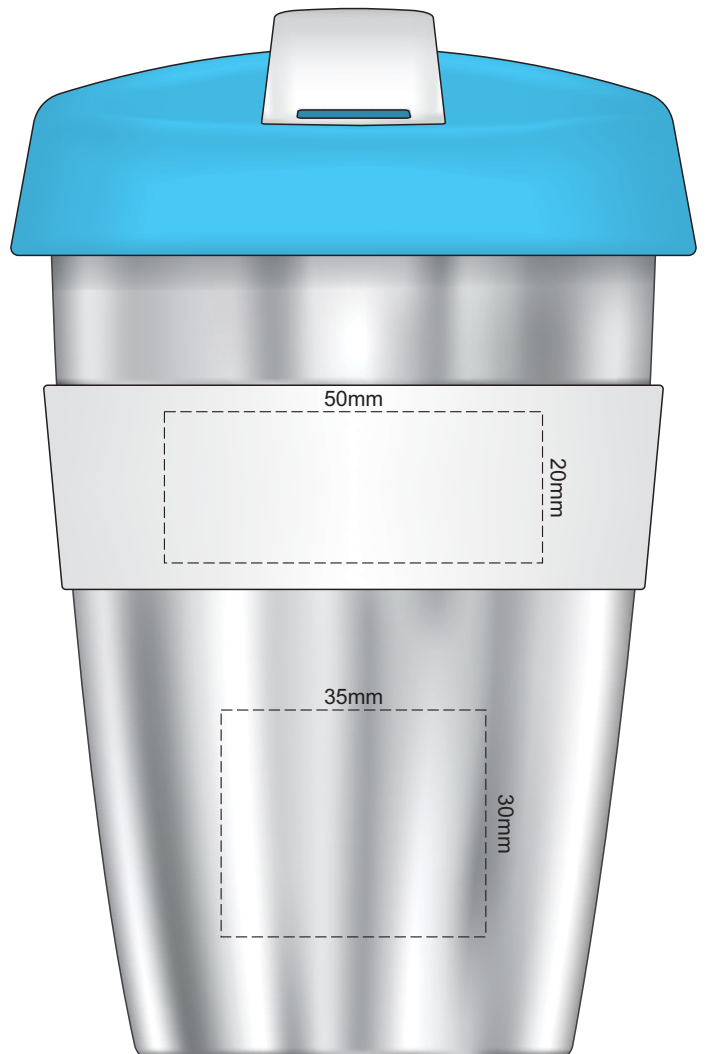

100% of Actual Size  
Pad Print

Flip & Lid  
Colour

100% of Actual Size  
Pad Print

SIDE 1

SIDE 2

Flip & Lid Colour    Band Colour

100% of Actual Size  
Screen Print (one colour)

Screen Print (one colour)  
Double Sided Template Front & Back

Red Line = Exact opposites of the product  
(centre artwork to the red line)

Flip & Lid  
Colour

Band  
Colour

100% of Actual Size  
Silicone Digital Print  
Debossed

SIDE 1

SIDE 2