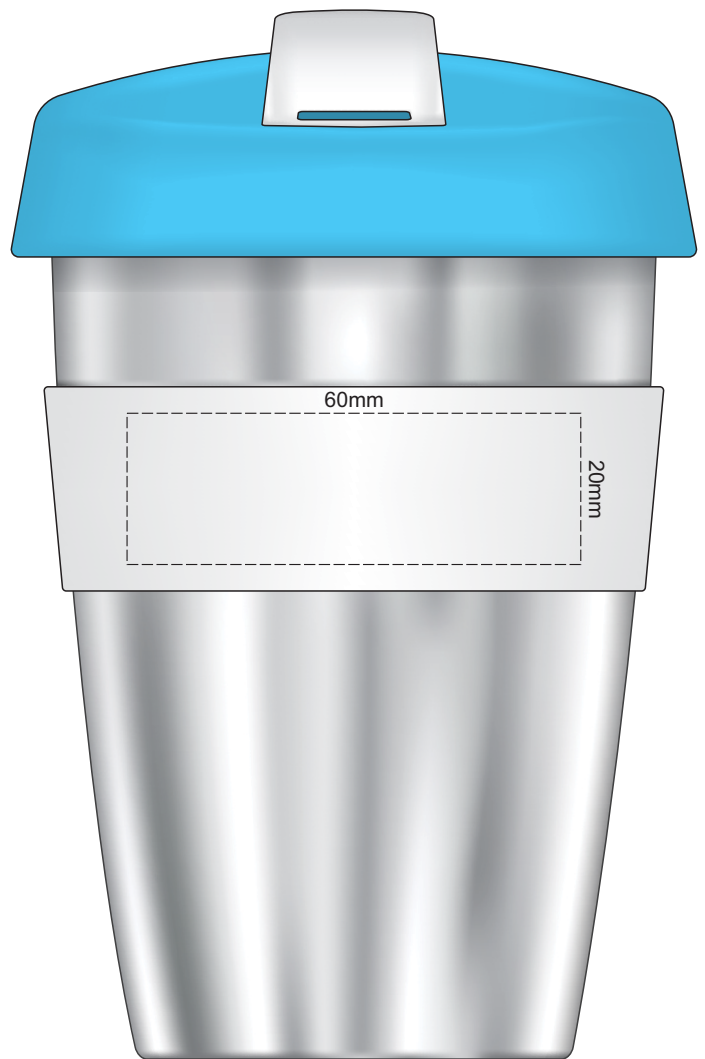

100% of Actual Size  
Pad Print

Flip & Lid  
Colour

100% of Actual Size  
Pad Print

SIDE 1

SIDE 2

Flip & Lid Colour    Band Colour

100% of Actual Size  
Screen Print (one colour)

Screen Print (one colour)  
Double Sided Template Front & Back

Red Line = Exact opposites of the product  
(centre artwork to the red line)

Flip & Lid  
Colour

Band  
Colour

100% of Actual Size  
Silicone Digital Print  
Debossed

SIDE 1

SIDE 2