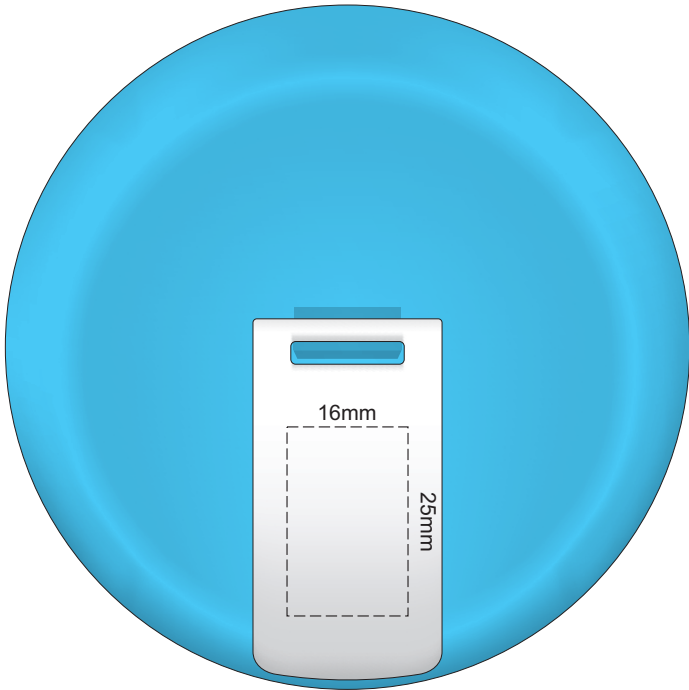

100% of Actual Size  
Pad Print

Flip & Lid  
Colour

100% of Actual Size  
Pad Print

SIDE 1

SIDE 2

Flip & Lid Colour    Band Colour

100% of Actual Size  
Screen Print (one colour)

Screen Print (one colour)  
Double Sided Template Front & Back

Red Line = Exact opposites of the product  
(centre artwork to the red line)

Flip & Lid  
Colour

Band  
Colour

100% of Actual Size  
Silicone Digital Print  
Debossed

SIDE 1

SIDE 2