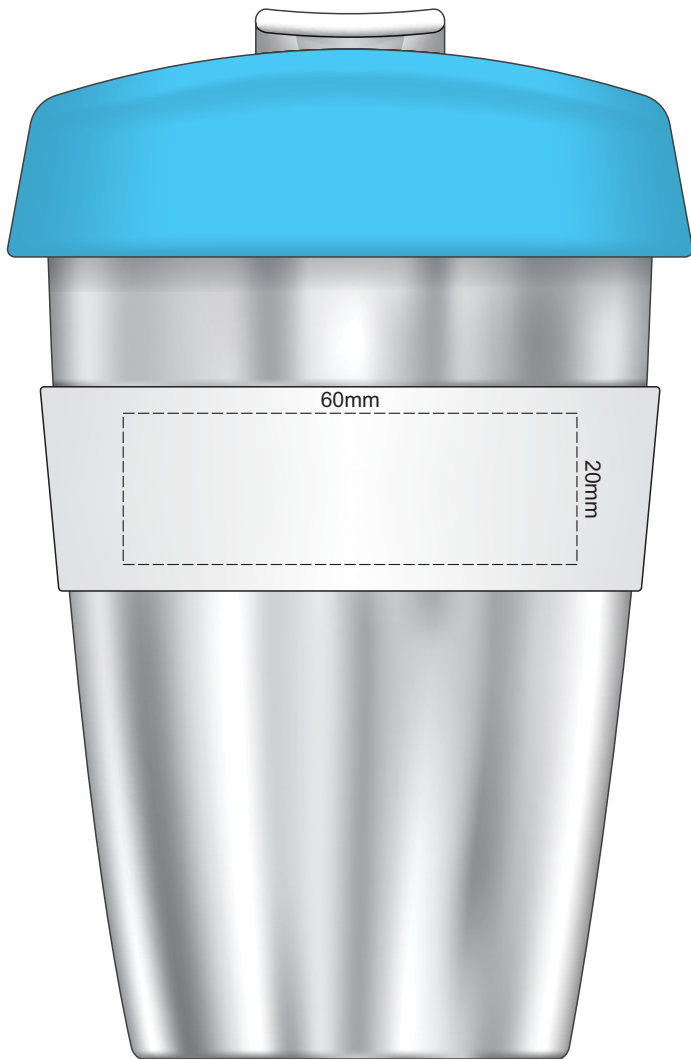

100% of Actual Size  
Pad Print

Flip & Lid  
Colour

100% of Actual Size  
Pad Print

SIDE 1

SIDE 2

Flip & Lid Colour    Band Colour

100% of Actual Size  
Screen Print (one colour)

Screen Print (one colour)  
Double Sided Template Front & Back

Red Line = Exact opposites of the product  
(centre artwork to the red line)

Flip & Lid  
Colour

Band  
Colour

100% of Actual Size  
Silicone Digital Print  
Debossed

SIDE 1

SIDE 2